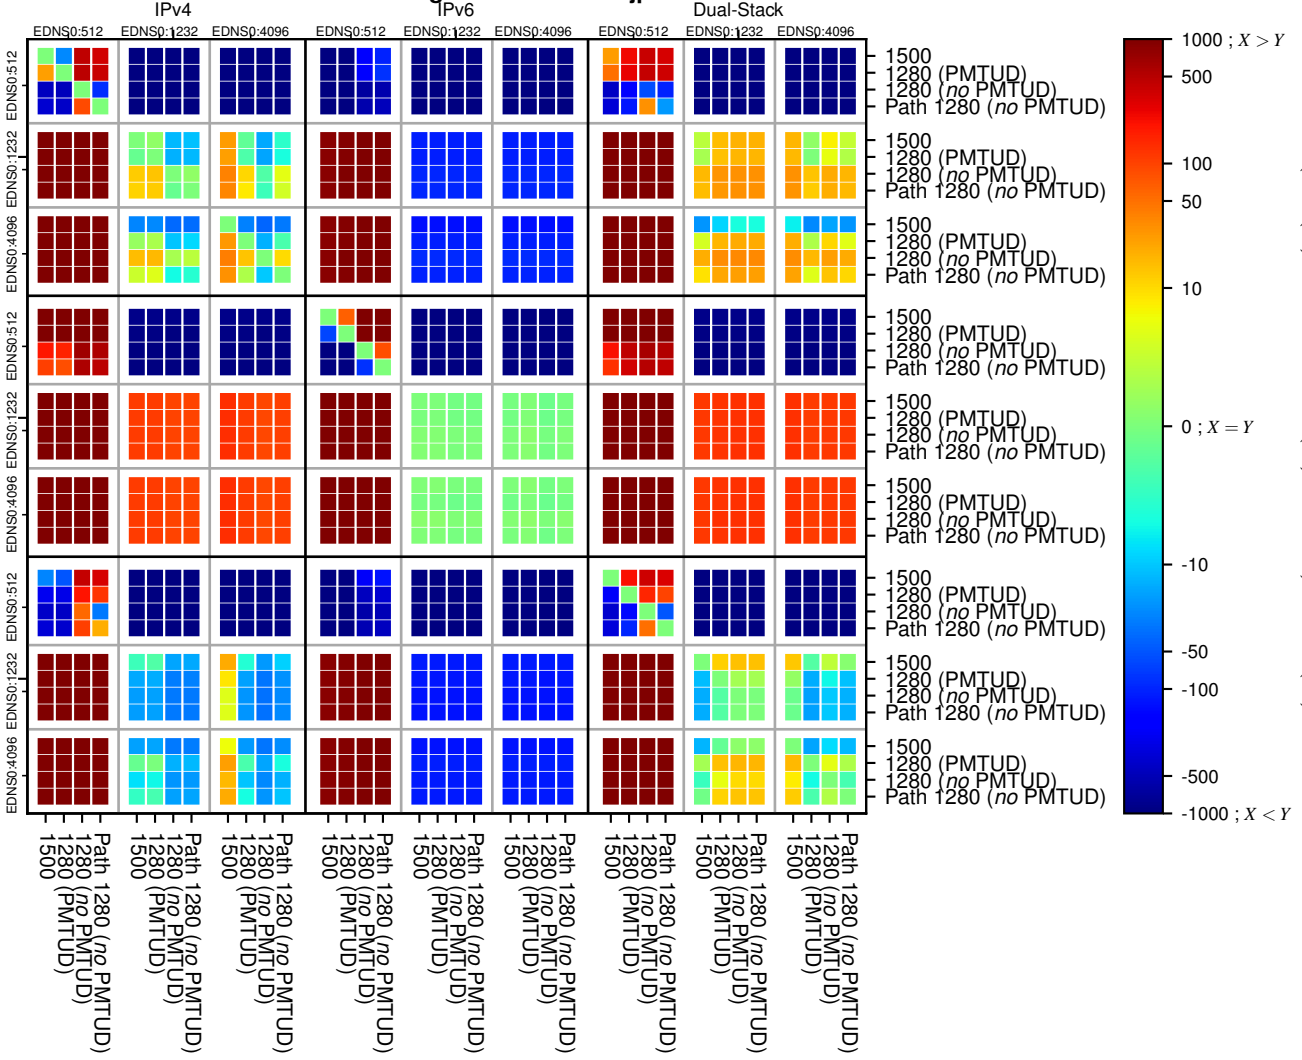

All Zones without DNSSEC returning NOERROR for '.jp'

All Zones with DNSSEC returning NOERROR for '.jp'

All Zones returning NOERROR for '.jp'