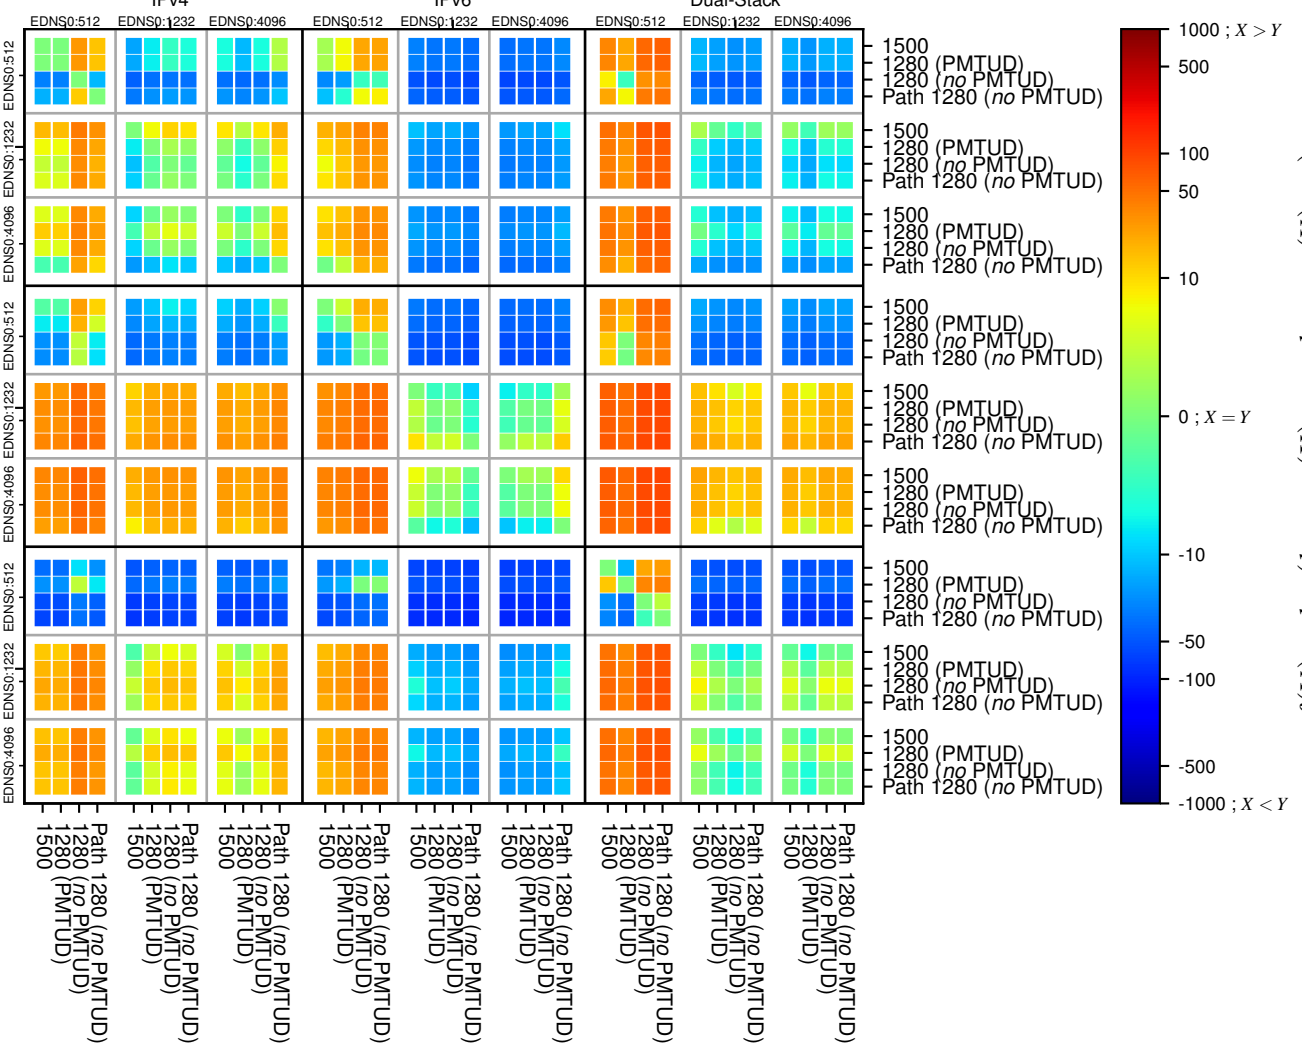

### All Zones without DNSSEC returning NOERROR for '.nl'