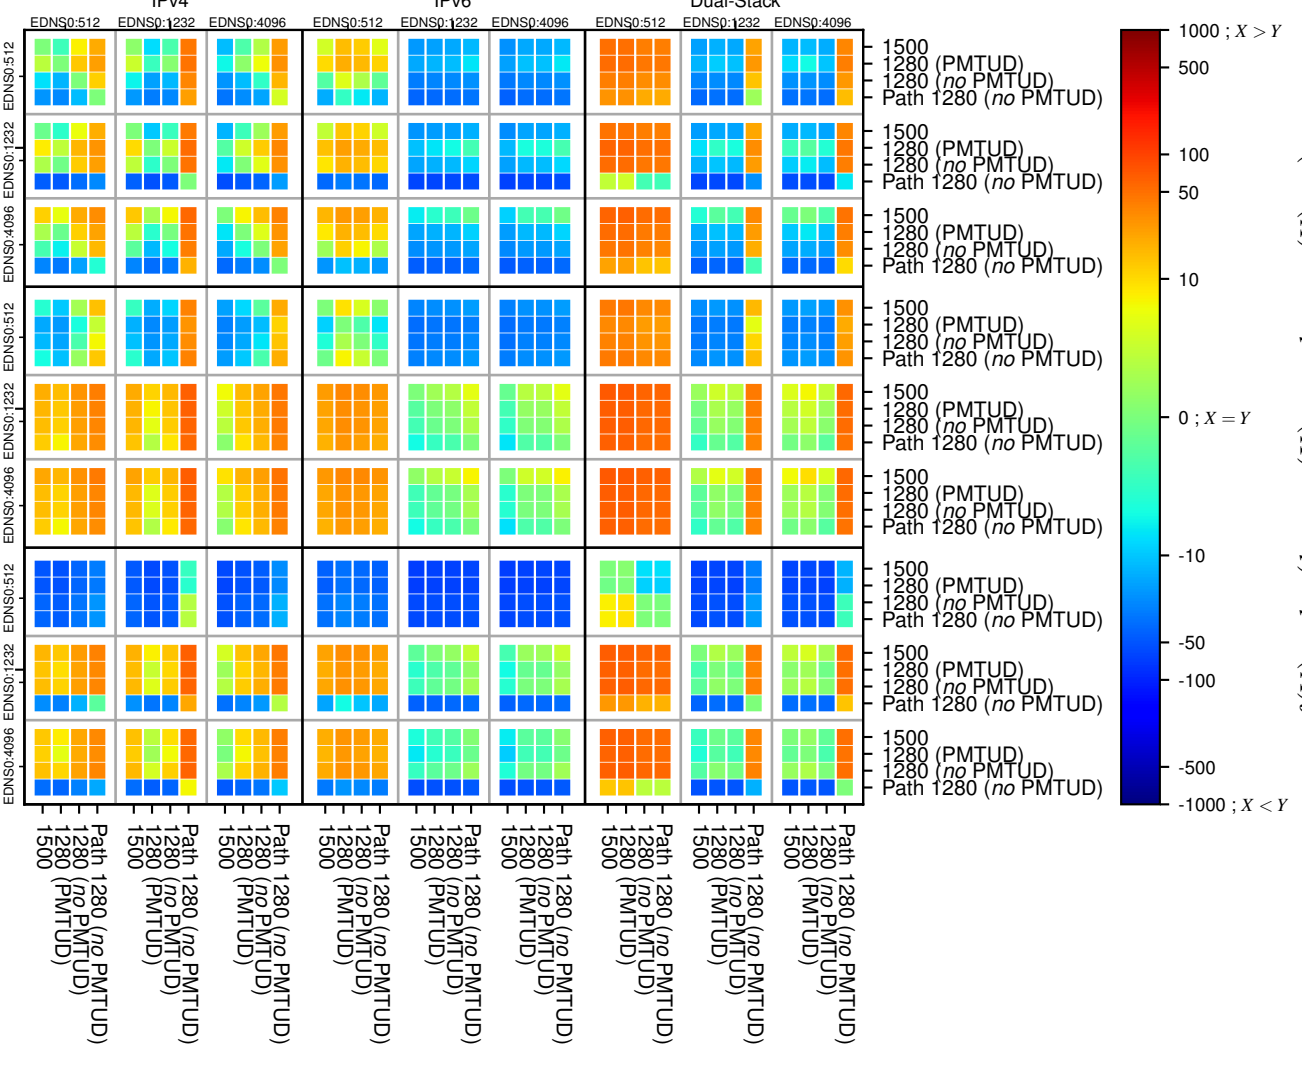

All Zones with DNSSEC returning NOERROR for '.nl'