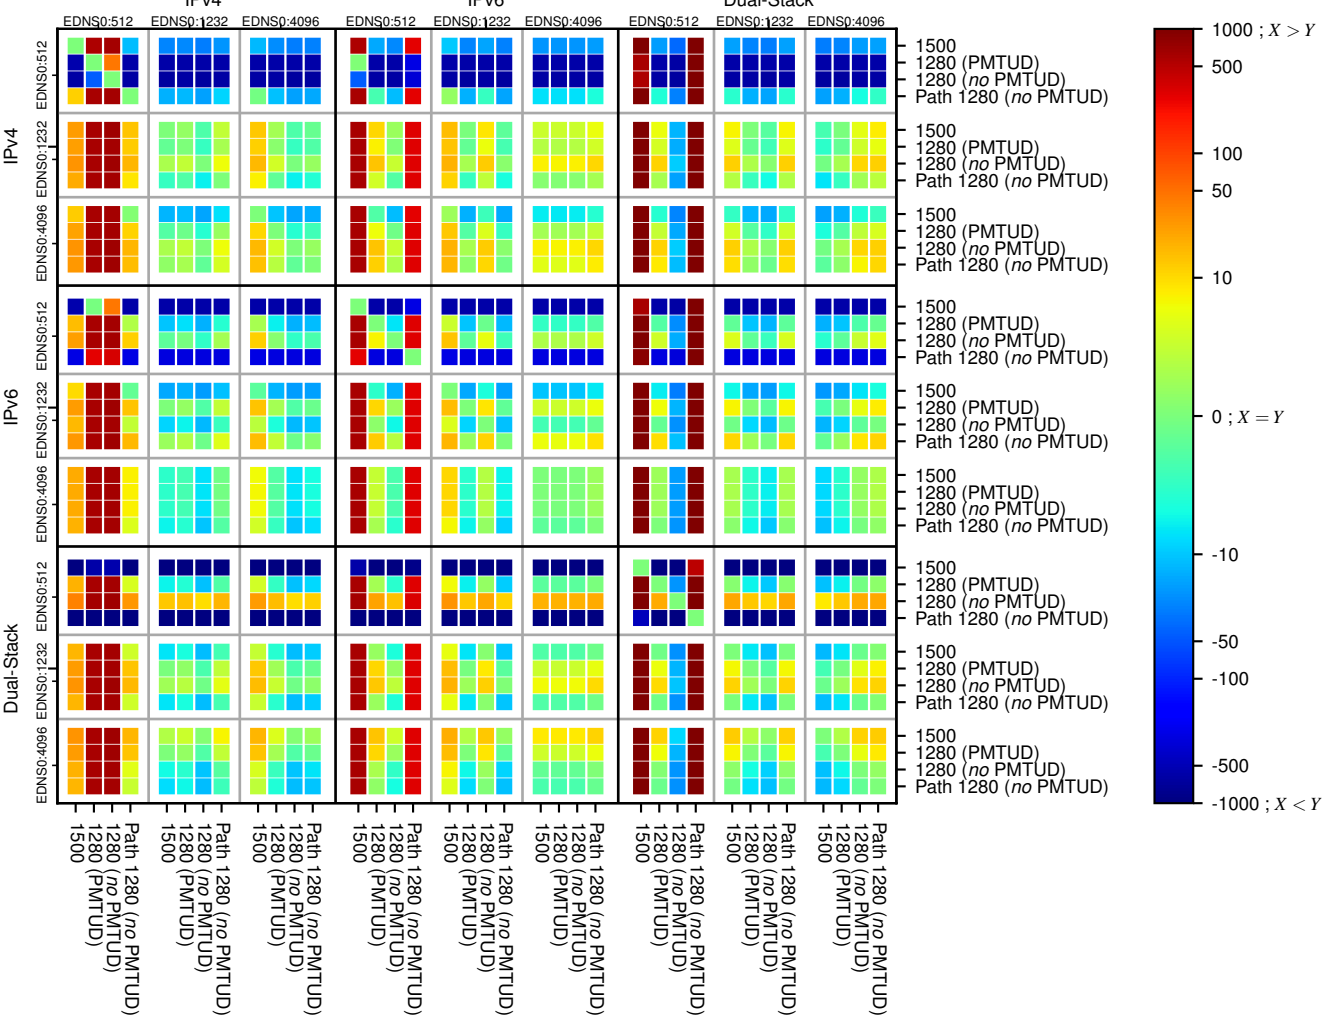

All Zones without DNSSEC returning NOERROR for '.de'

All Zones with DNSSEC returning NOERROR for '.de'

All Zones returning NOERROR for '.de'