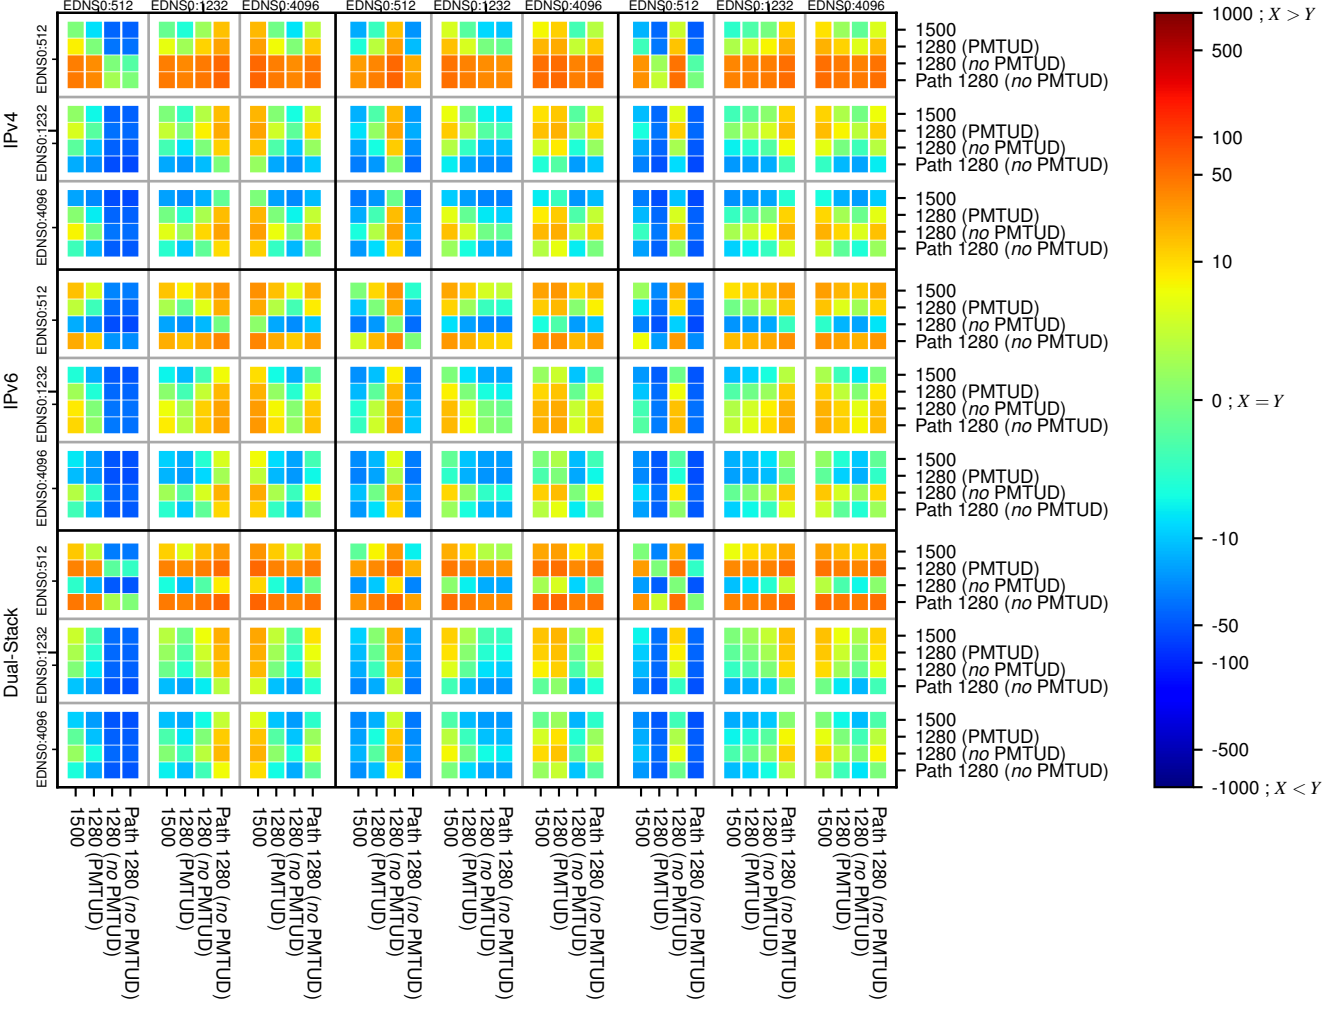

All Zones with DNSSEC returning NOERROR for '.se'