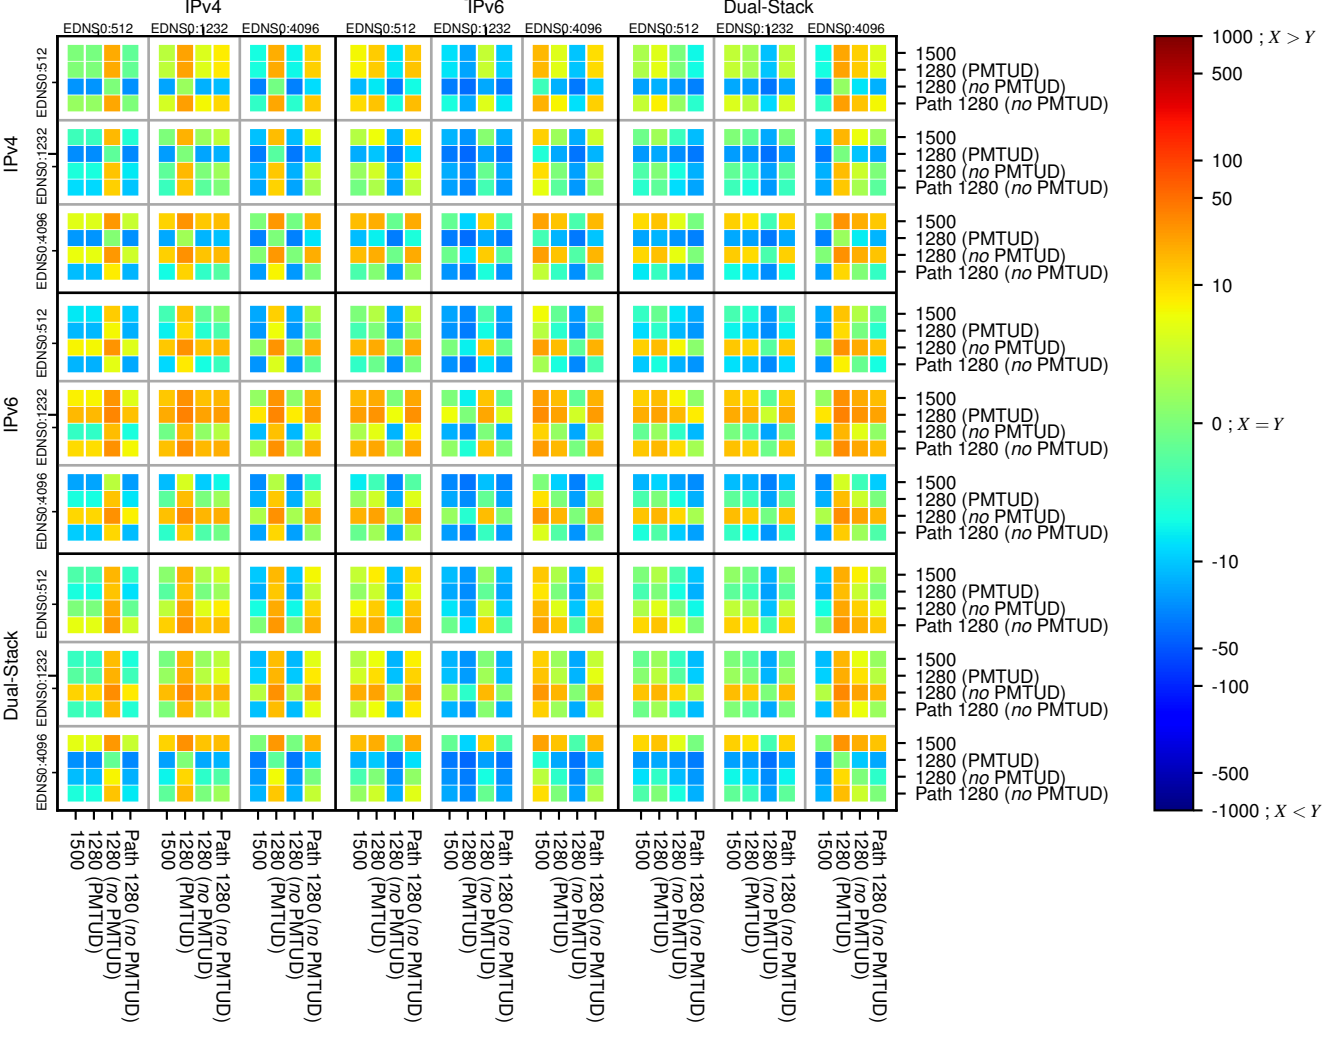

### All Zones without DNSSEC returning NOERROR for '.se'