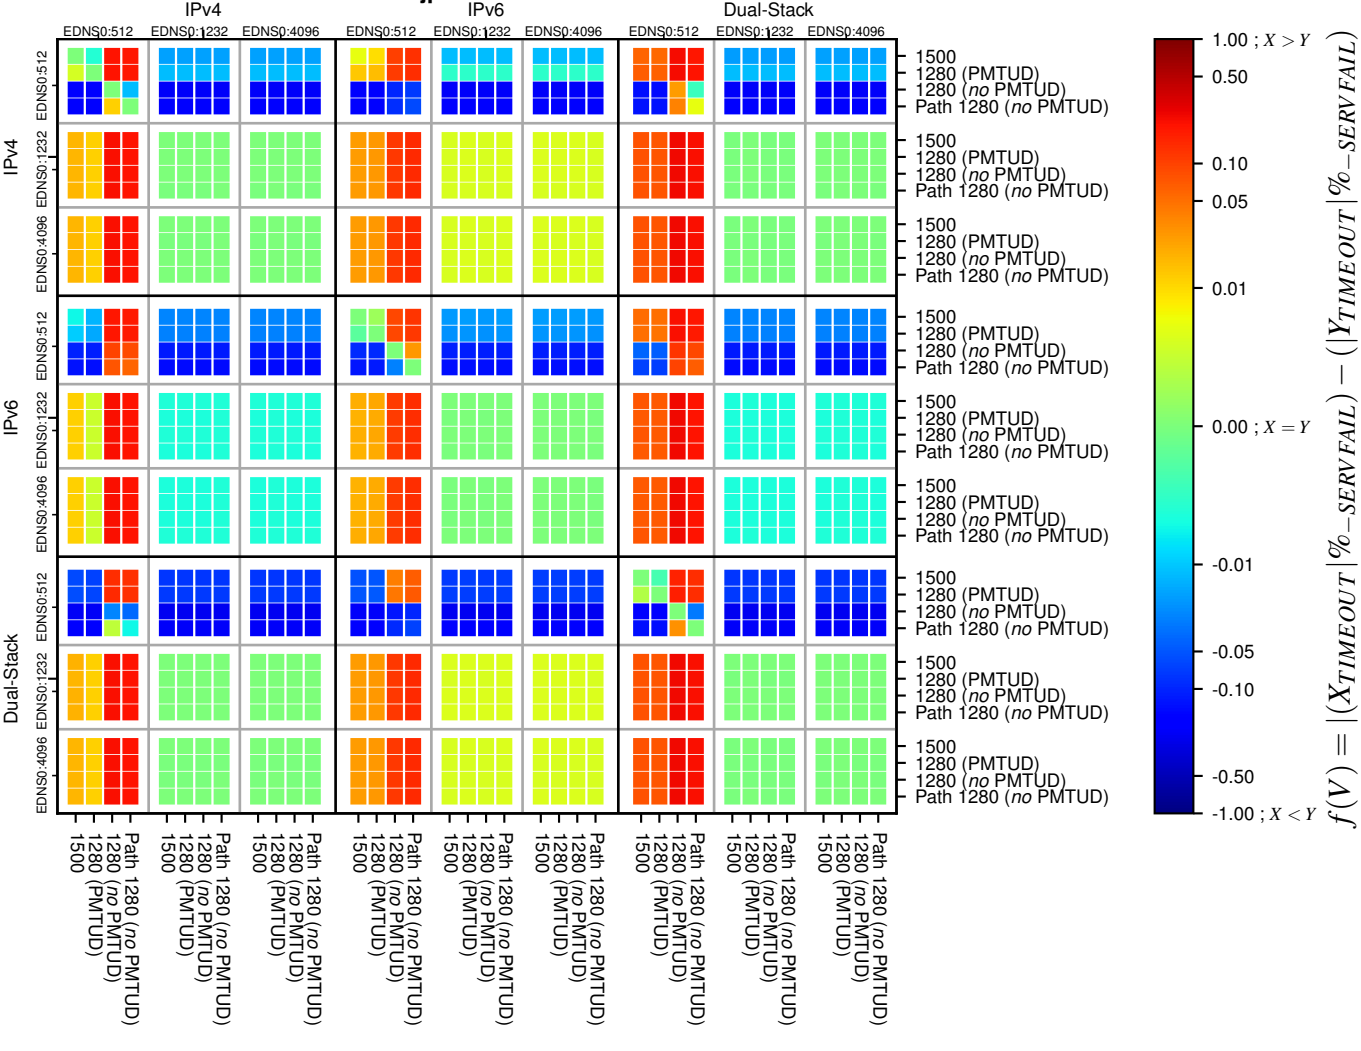

All Zones without DNSSEC for '.jp'

All Zones with DNSSEC for '.jp'

All Zones for '.jp'

$$f(V) = |(X_{TIMEOUT} | \% - SERVFAIL) - (Y_{TIMEOUT} | \% - SERVFAIL)|$$