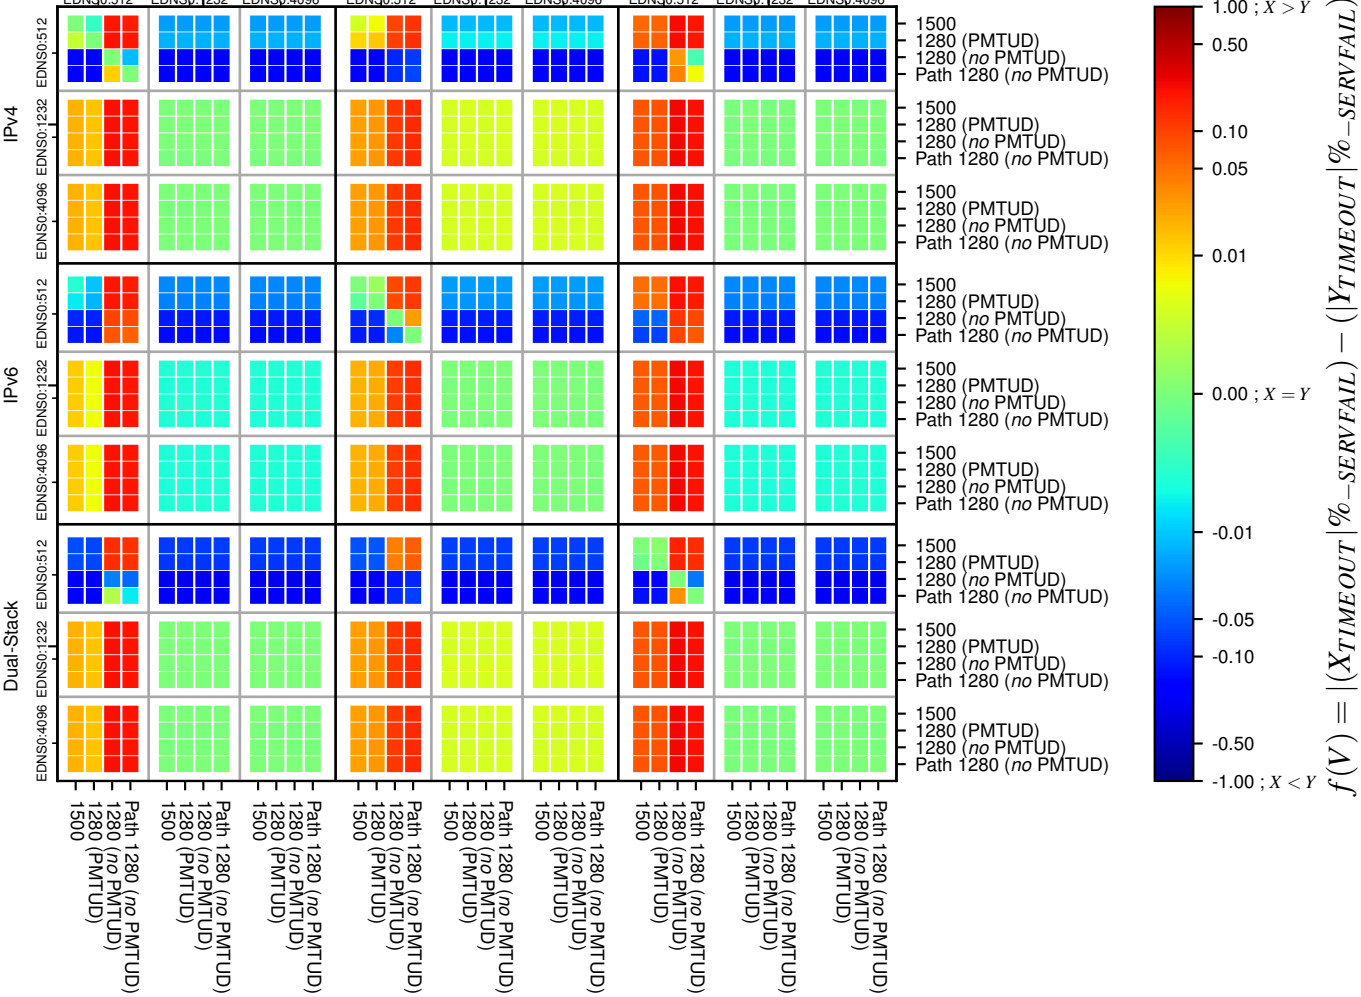

All Zones without DNSSEC for '.jp'

All Zones with DNSSEC for '.jp'

All Zones for '.jp'

$$f(V) = |(X_{TIMEOUT} | \% - SERVFAIL) - (Y_{TIMEOUT} | \% - SERVFAIL)|$$