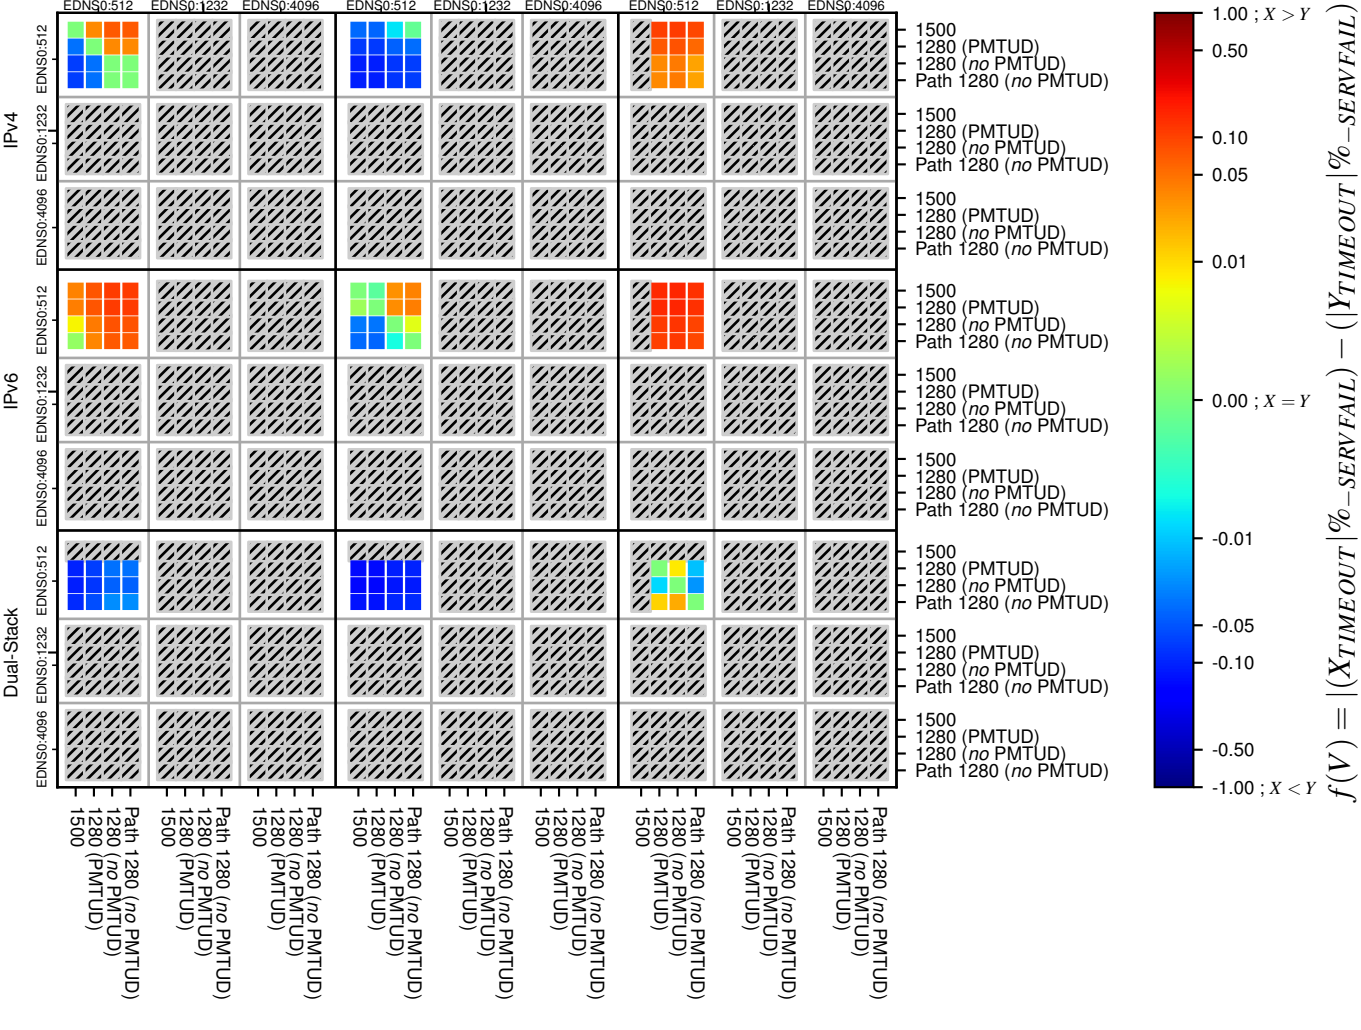

All Zones without DNSSEC for '.jp'

All Zones with DNSSEC for '.jp'

All Zones for '.jp'

$$f(V) = |(X_{TIMEOUT} | \% - SERVFAIL) - (Y_{TIMEOUT} | \% - SERVFAIL)|$$