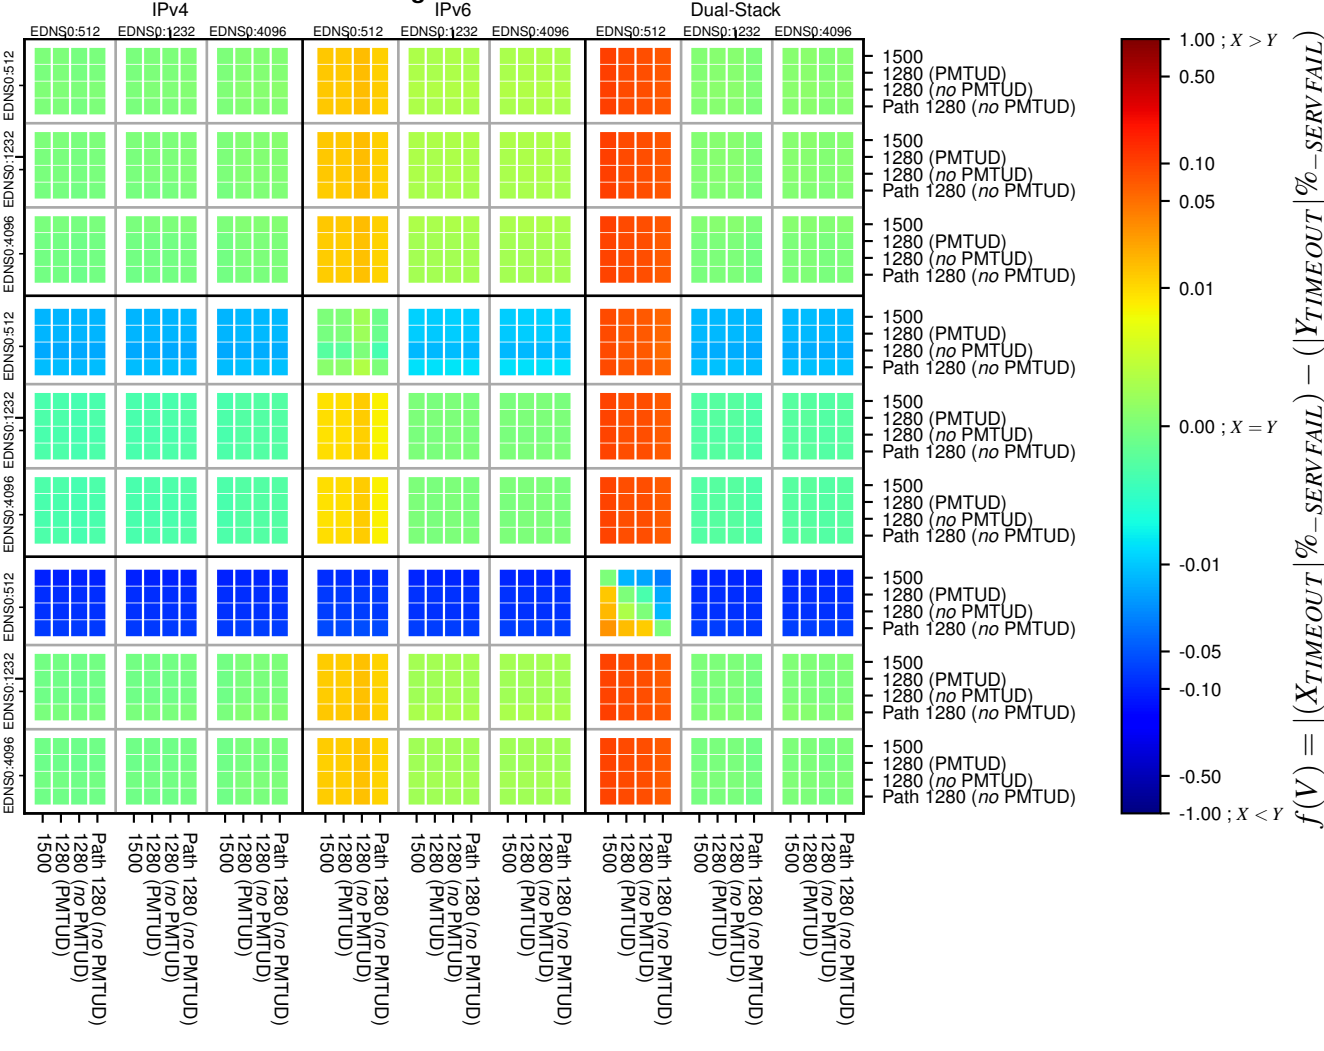

All Zones without DNSSEC for '.org'

All Zones with DNSSEC for '.org'

All Zones for '.org'

$$f(V) = |(X_{TIMEOUT} | \% - SERVFAIL) - (Y_{TIMEOUT} | \% - SERVFAIL)|$$

$$f(V) = |(X_{TIMEOUT} | \% - SERVFAIL) - (Y_{TIMEOUT} | \% - SERVFAIL)|$$

$$f(V) = |(X_{TIMEOUT} | \% - SERVFAIL) - (Y_{TIMEOUT} | \% - SERVFAIL)|$$