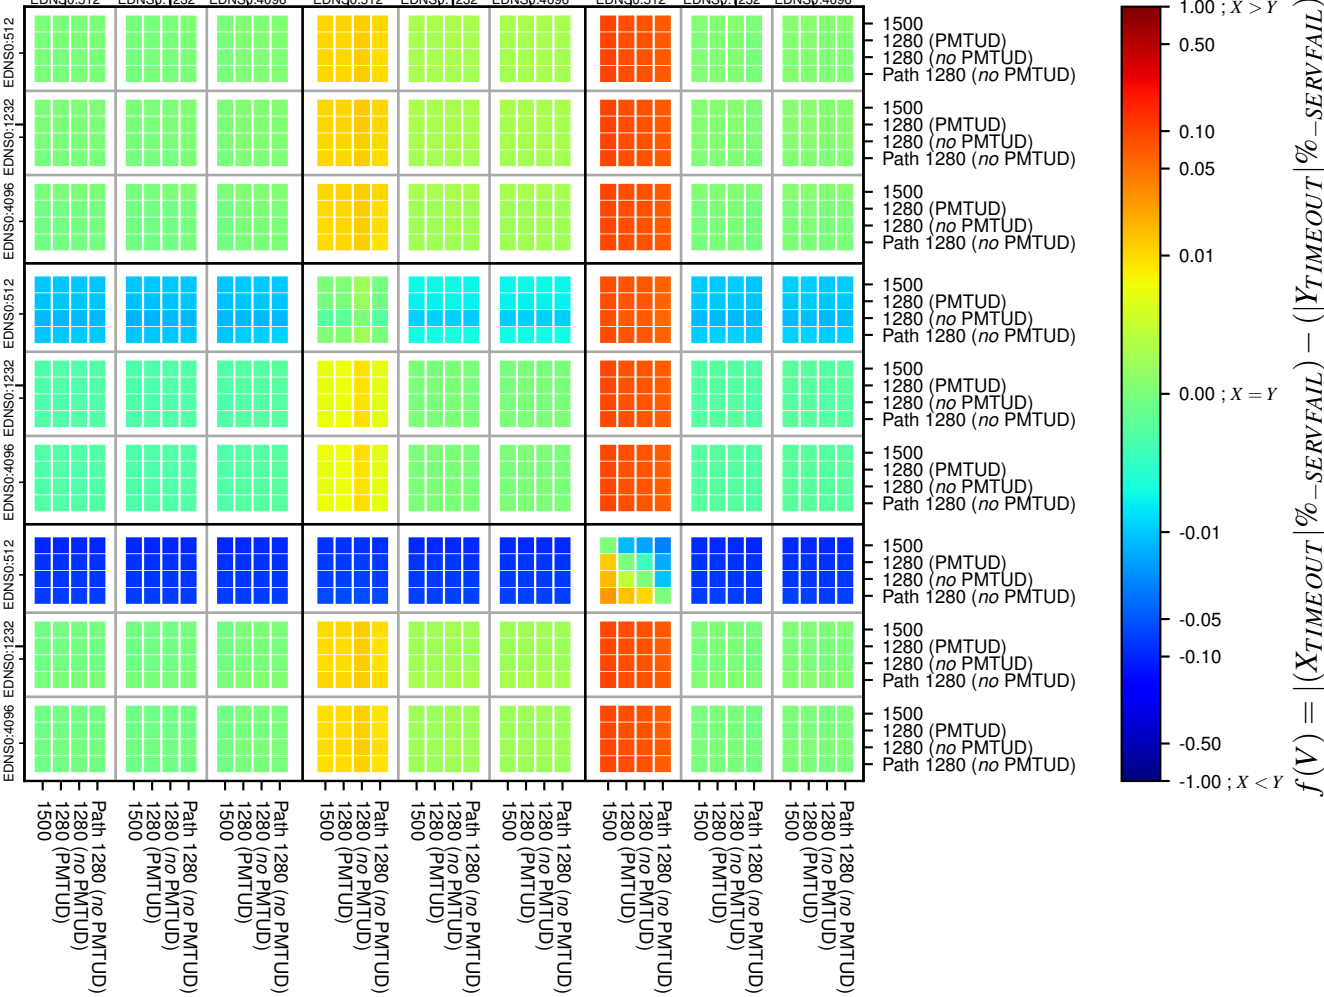

All Zones without DNSSEC for '.org'

All Zones with DNSSEC for '.org'

All Zones for '.org'

$$f(V) = |(X_{TIMEOUT} | \% - SERVFAIL) - (Y_{TIMEOUT} | \% - SERVFAIL)|$$

$$f(V) = |(X_{TIMEOUT} | \% - SERVFAIL) - (Y_{TIMEOUT} | \% - SERVFAIL)|$$

$$f(V) = |(X_{TIMEOUT} | \% - SERVFAIL) - (Y_{TIMEOUT} | \% - SERVFAIL)|$$