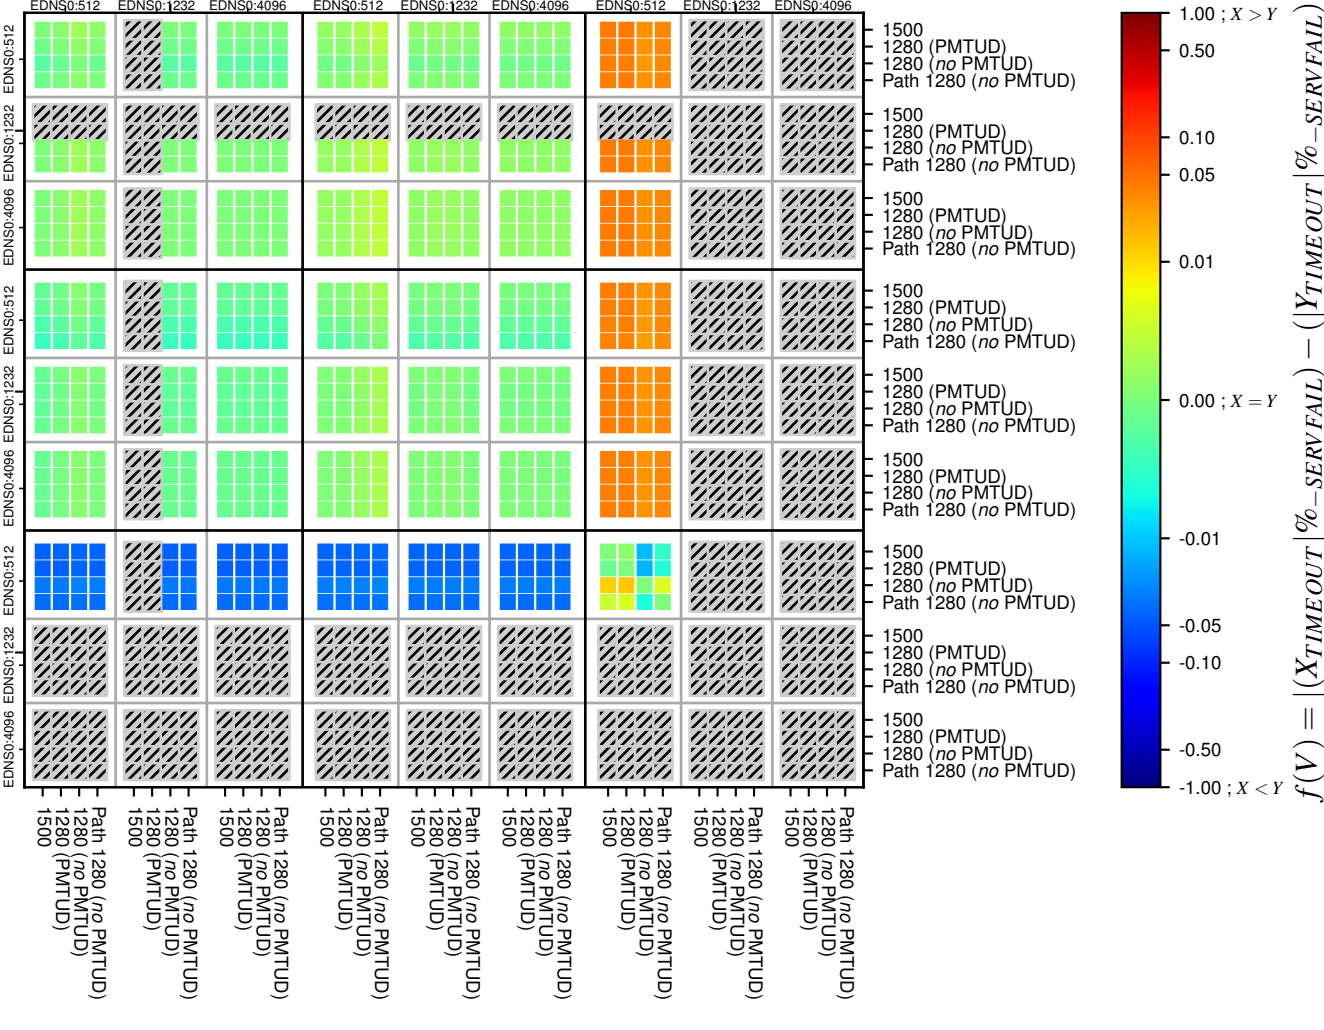

All Zones without DNSSEC for '.org'

All Zones with DNSSEC for '.org'

All Zones for '.org'

$$f(V) = |(X_{TIMEOUT} | \% - SERVFAIL) - (Y_{TIMEOUT} | \% - SERVFAIL)|$$

$$f(V) = |(X_{TIMEOUT} | \% - SERVFAIL) - (Y_{TIMEOUT} | \% - SERVFAIL)|$$

$$f(V) = |(X_{TIMEOUT} | \% - SERVFAIL) - (Y_{TIMEOUT} | \% - SERVFAIL)|$$