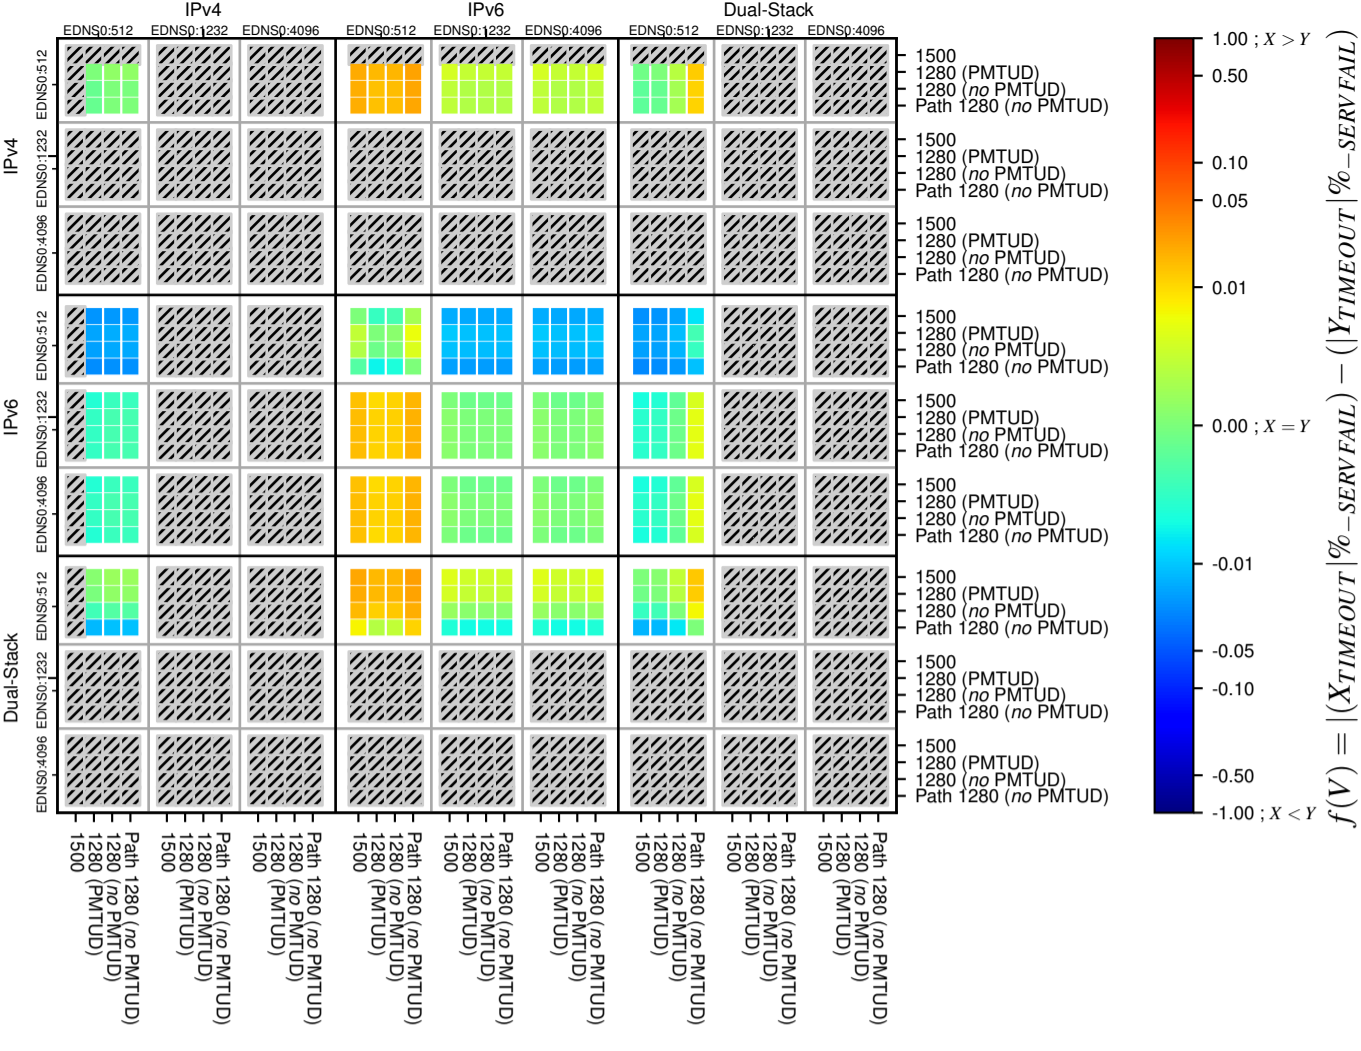

All Zones without DNSSEC for '.se'

All Zones with DNSSEC for '.se'

All Zones for '.se'