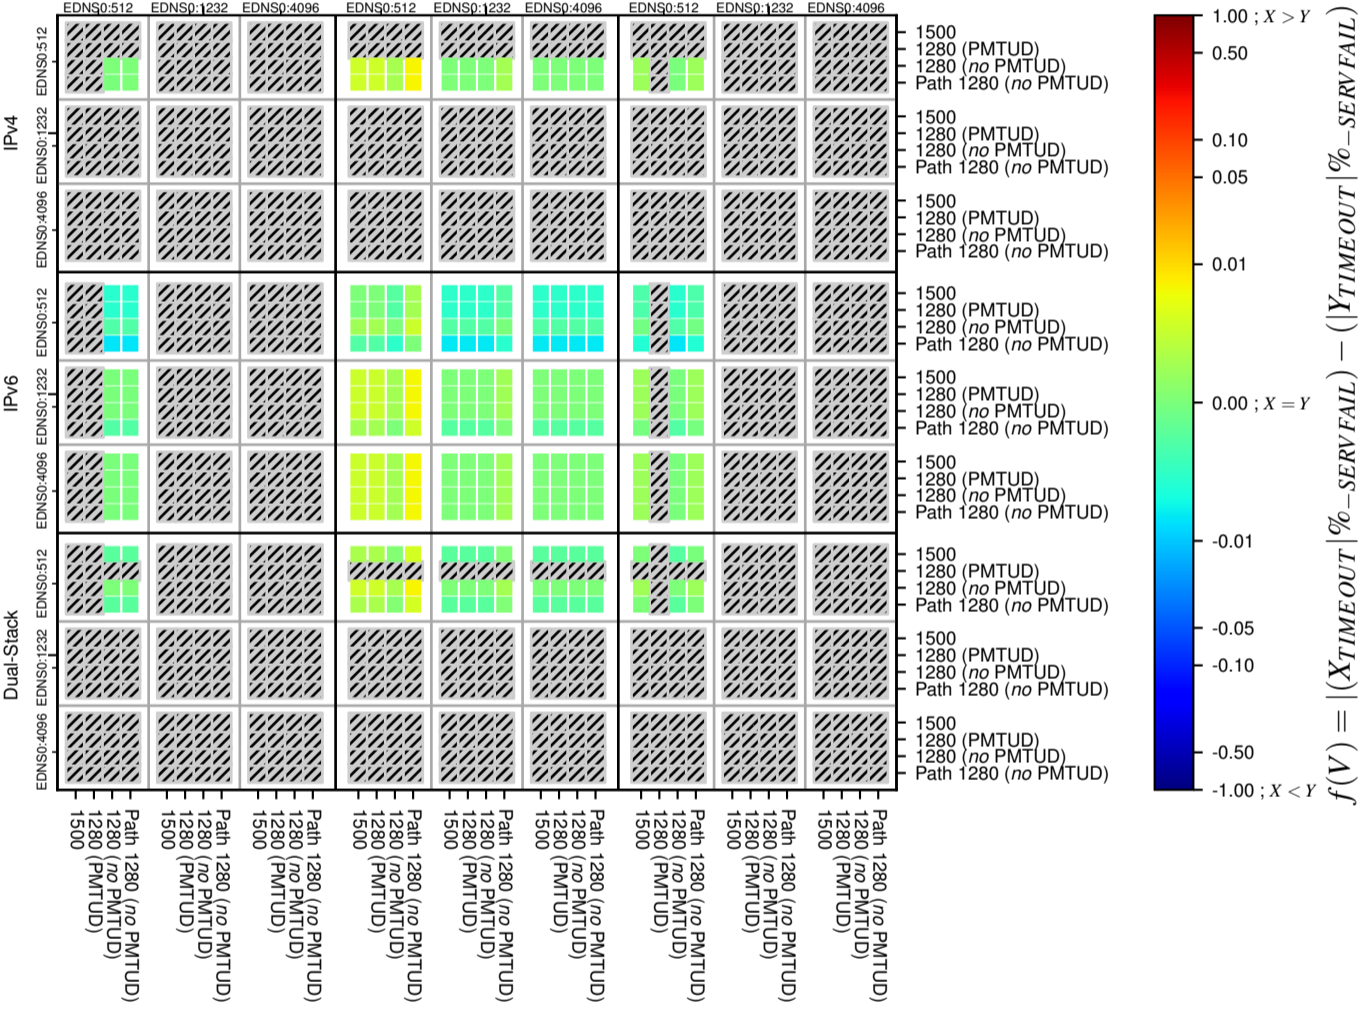

All Zones without DNSSEC for '.se'

All Zones with DNSSEC for '.se'

All Zones for '.se'