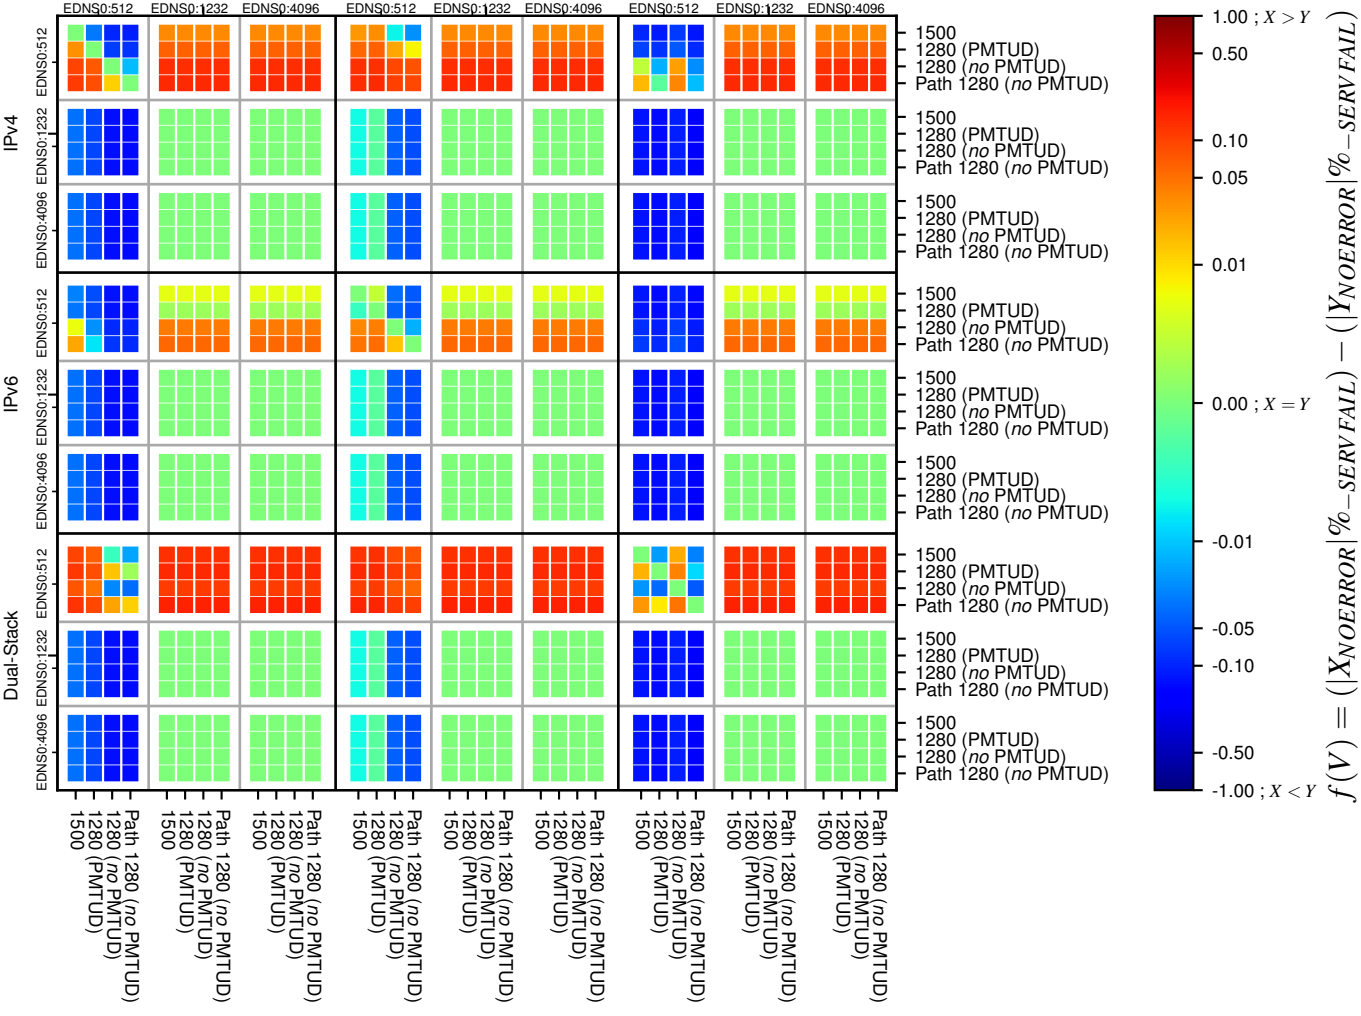

All Zones without DNSSEC for '.jp'

All Zones with DNSSEC for '.jp'

All Zones for '.jp'

$$f(V) = (|X_{NOERROR}| \% - SERVFAIL) - (|Y_{NOERROR}| \% - SERVFAIL)$$

$$f(V) = (|X_{NOERROR}| \% - SERVFAIL) - (|Y_{NOERROR}| \% - SERVFAIL)$$

$$f(V) = (|X_{NOERROR}| \% - SERVFAIL) - (|Y_{NOERROR}| \% - SERVFAIL)$$