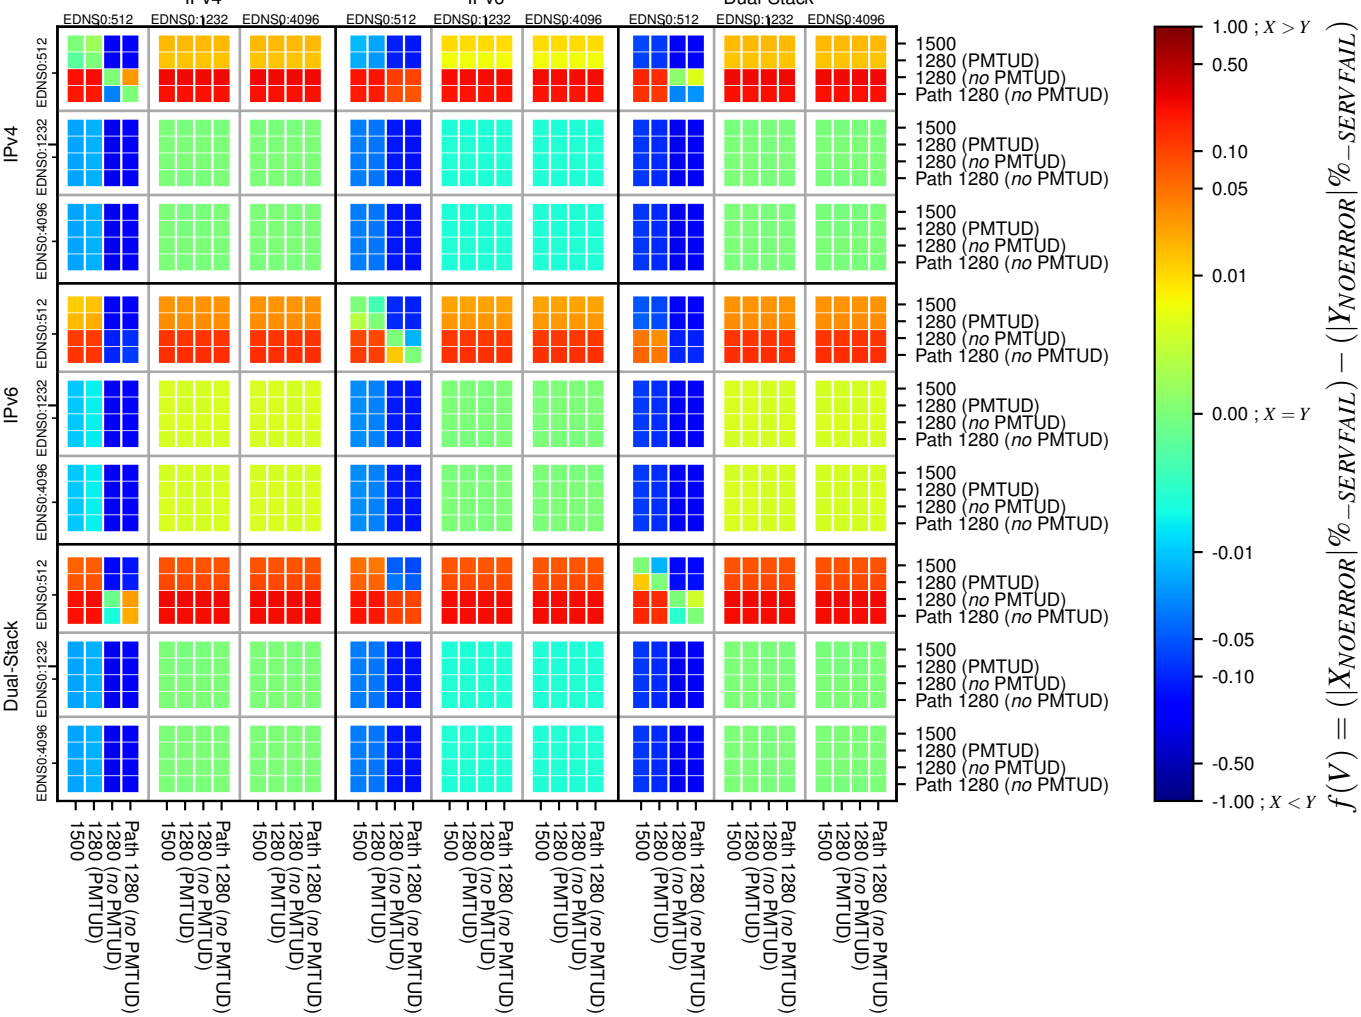

All Zones without DNSSEC for '.jp'

All Zones with DNSSEC for '.jp'

All Zones for '.jp'

$$f(V) = (|X_{NOERROR}| \% - SERVFAIL) - (|Y_{NOERROR}| \% - SERVFAIL)$$

$$f(V) = (|X_{NOERROR}| \% - SERVFAIL) - (|Y_{NOERROR}| \% - SERVFAIL)$$

$$f(V) = (|X_{NOERROR}| \% - SERVFAIL) - (|Y_{NOERROR}| \% - SERVFAIL)$$