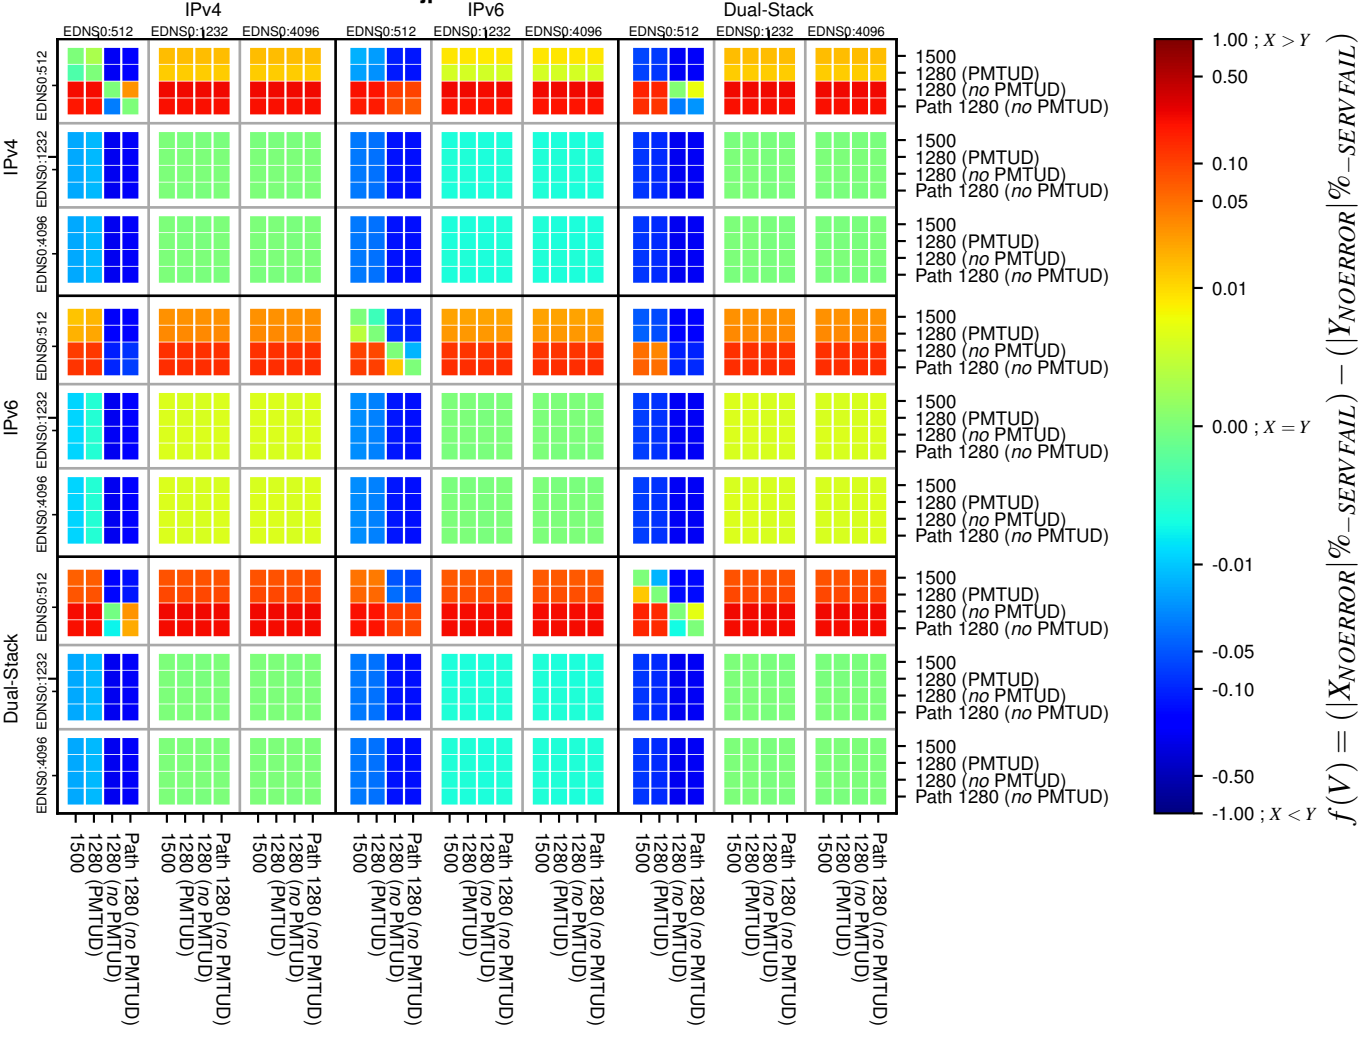

All Zones without DNSSEC for '.jp'

All Zones with DNSSEC for '.jp'

All Zones for '.jp'

$$f(V) = (|X_{NOERROR}| \% - SERVFAIL) - (|Y_{NOERROR}| \% - SERVFAIL)$$

$$f(V) = (|X_{NOERROR}| \% - SERVFAIL) - (|Y_{NOERROR}| \% - SERVFAIL)$$

$$f(V) = (|X_{NOERROR}| \% - SERVFAIL) - (|Y_{NOERROR}| \% - SERVFAIL)$$