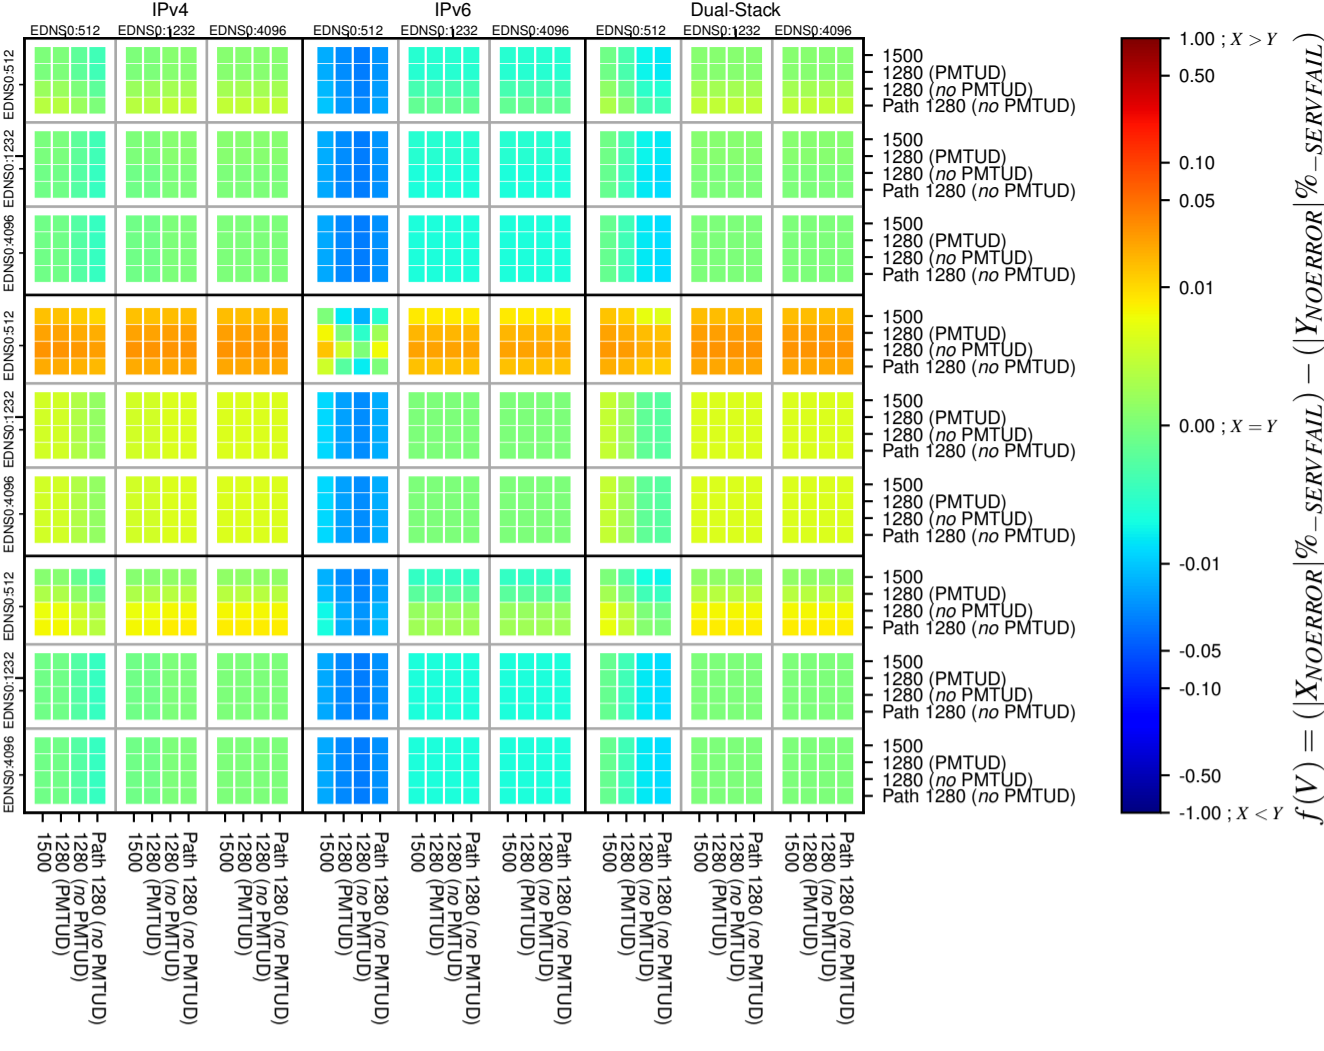

### All Zones without DNSSEC for '.se'