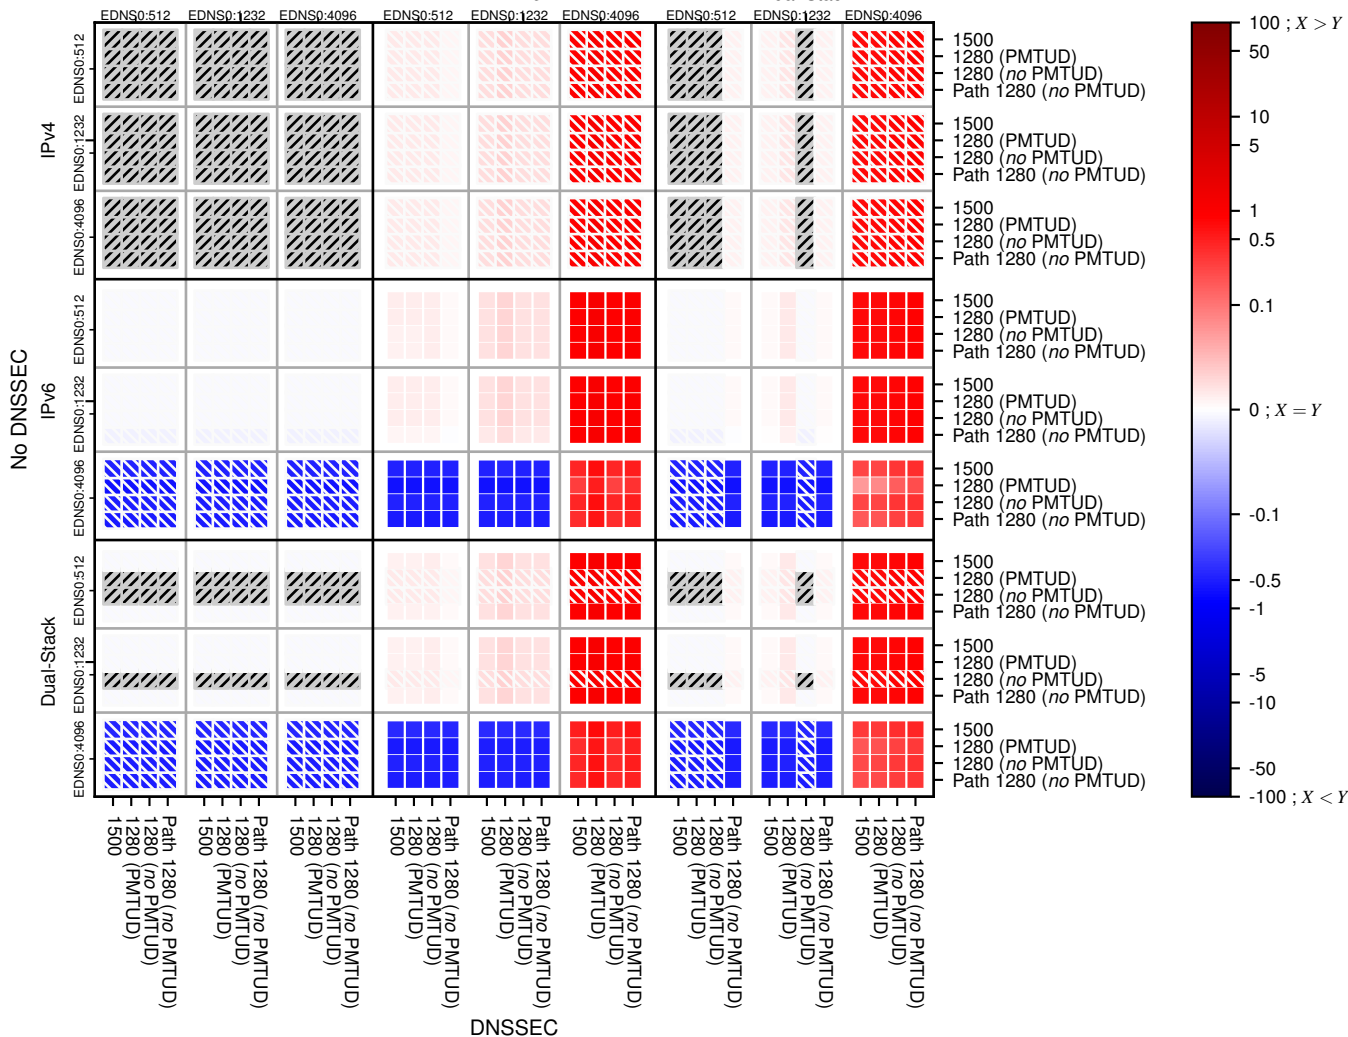

# comp\_dnssec-v6-UDP\_frag\_too\_big

IPv4

IPv6

Dual-Stack

DNSSEC