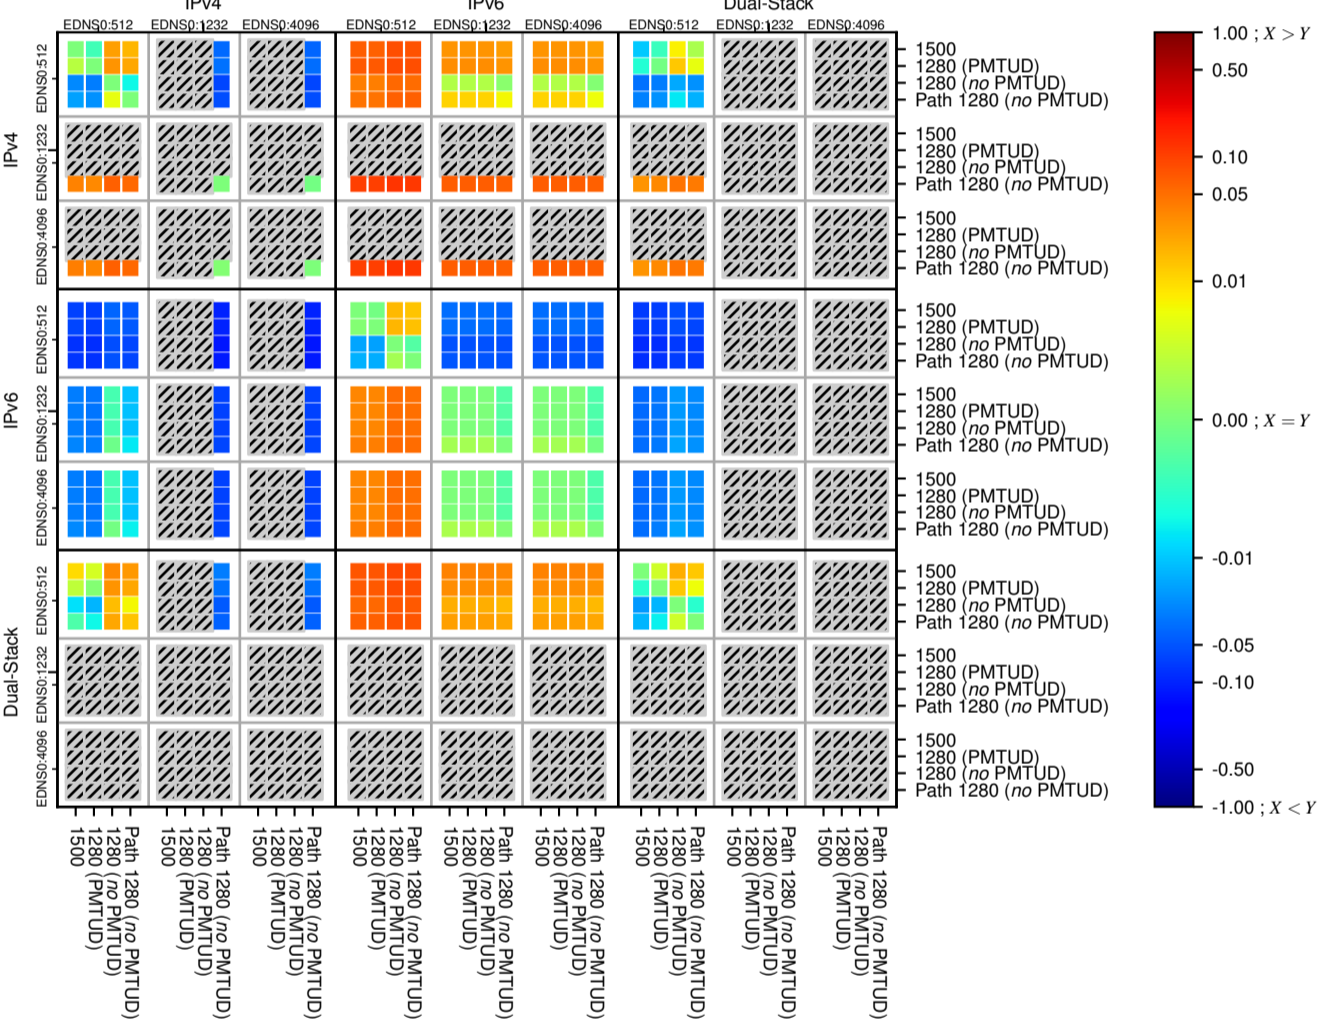

All Zones with DNSSEC for '.nl'