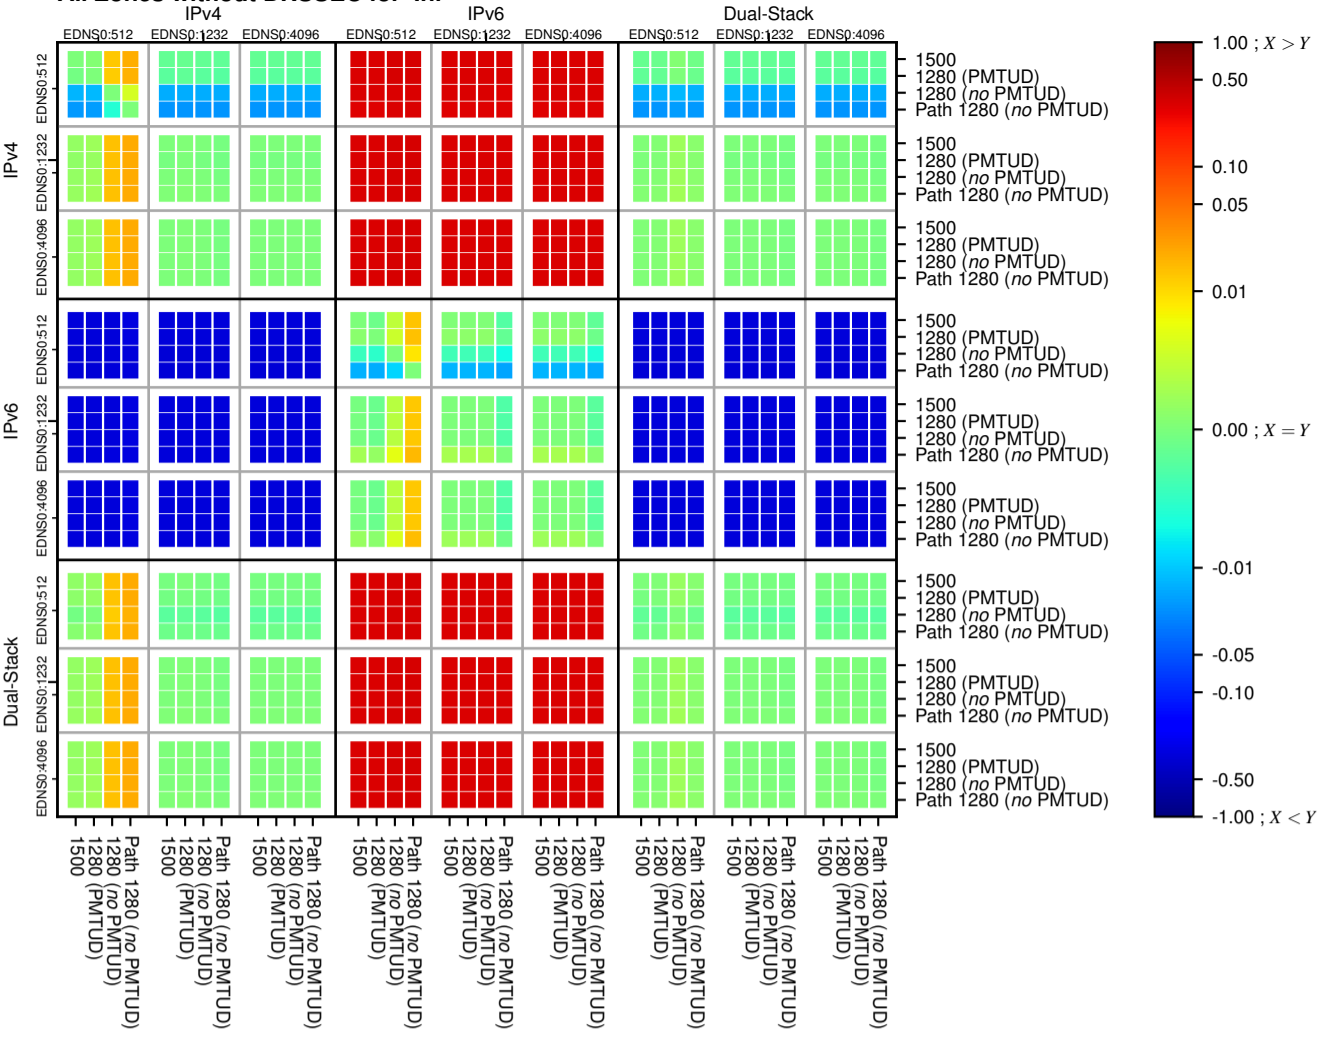

### All Zones without DNSSEC for '.nl'