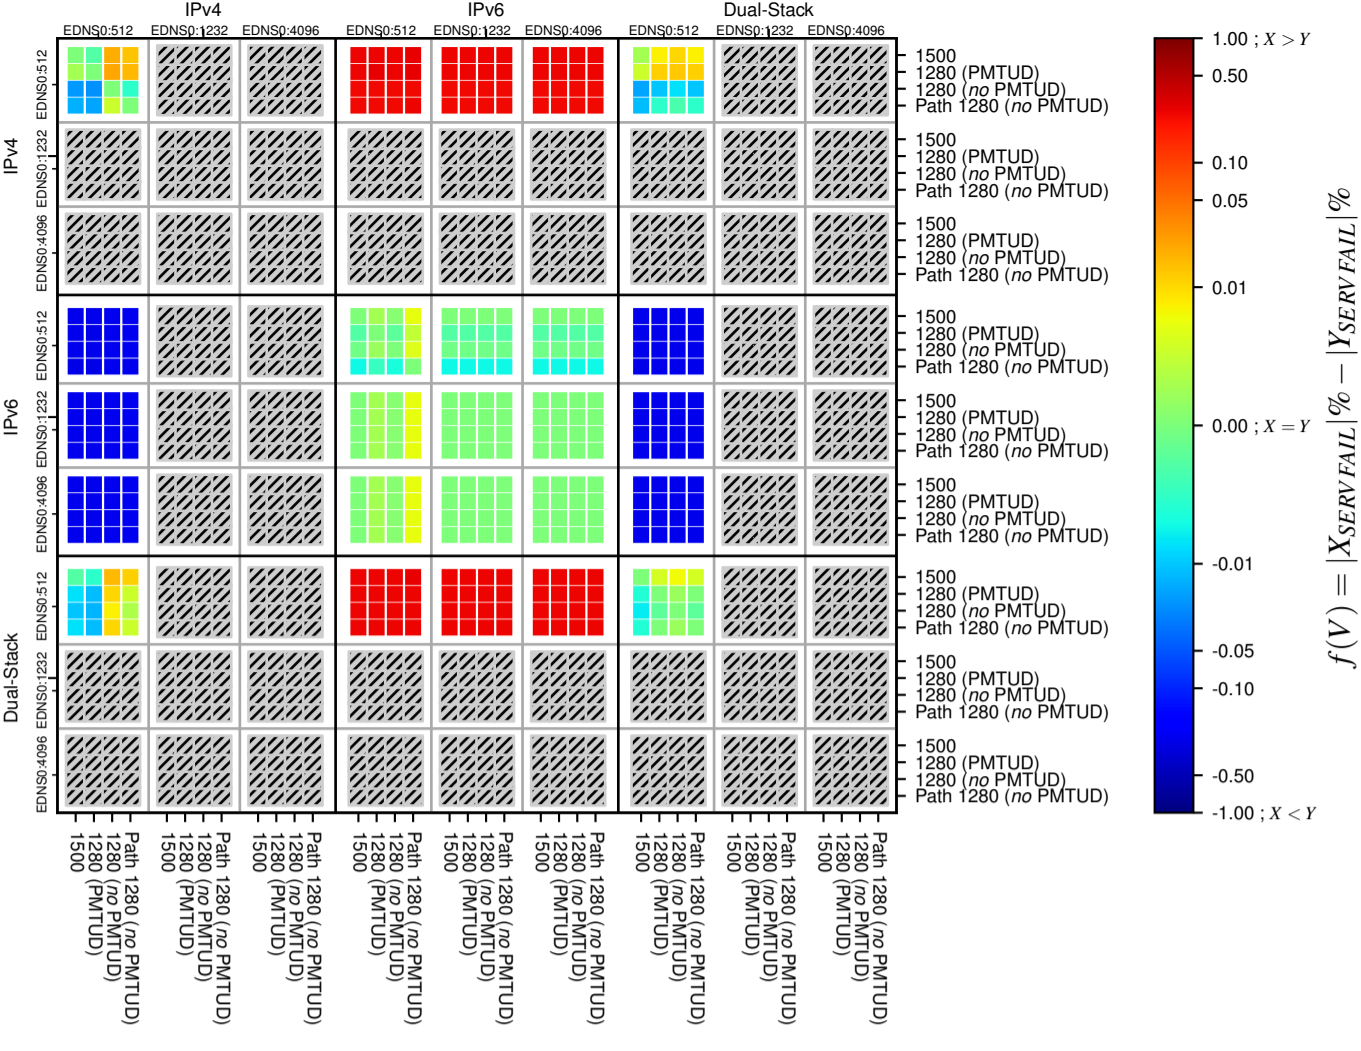

All Zones without DNSSEC for '.se'

All Zones with DNSSEC for '.se'

All Zones for '.se'