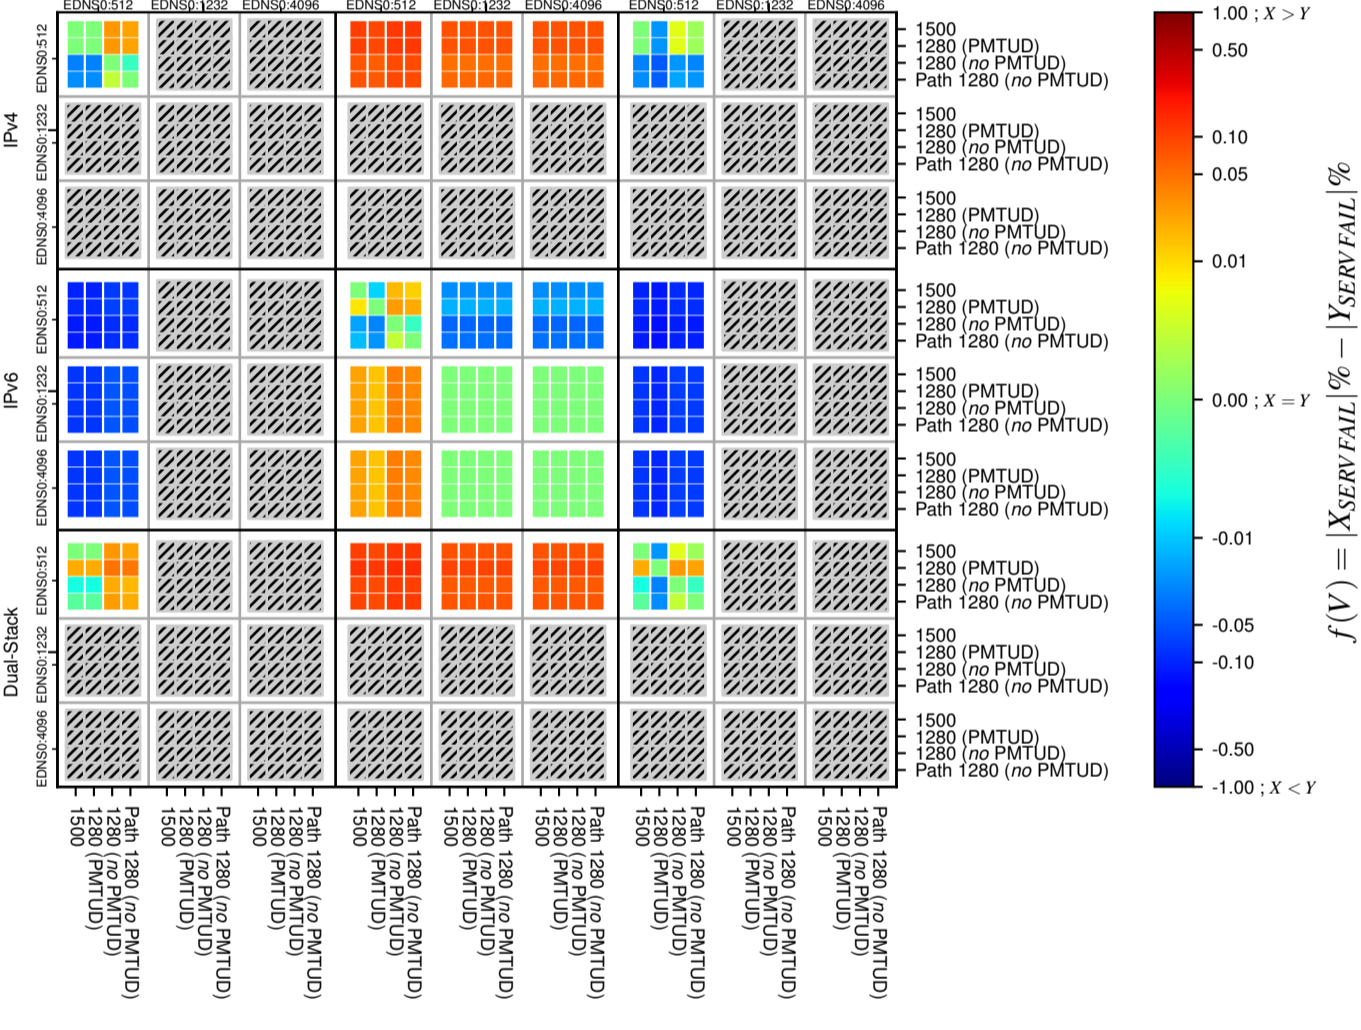

All Zones without DNSSEC for '.se'

All Zones with DNSSEC for '.se'

All Zones for '.se'