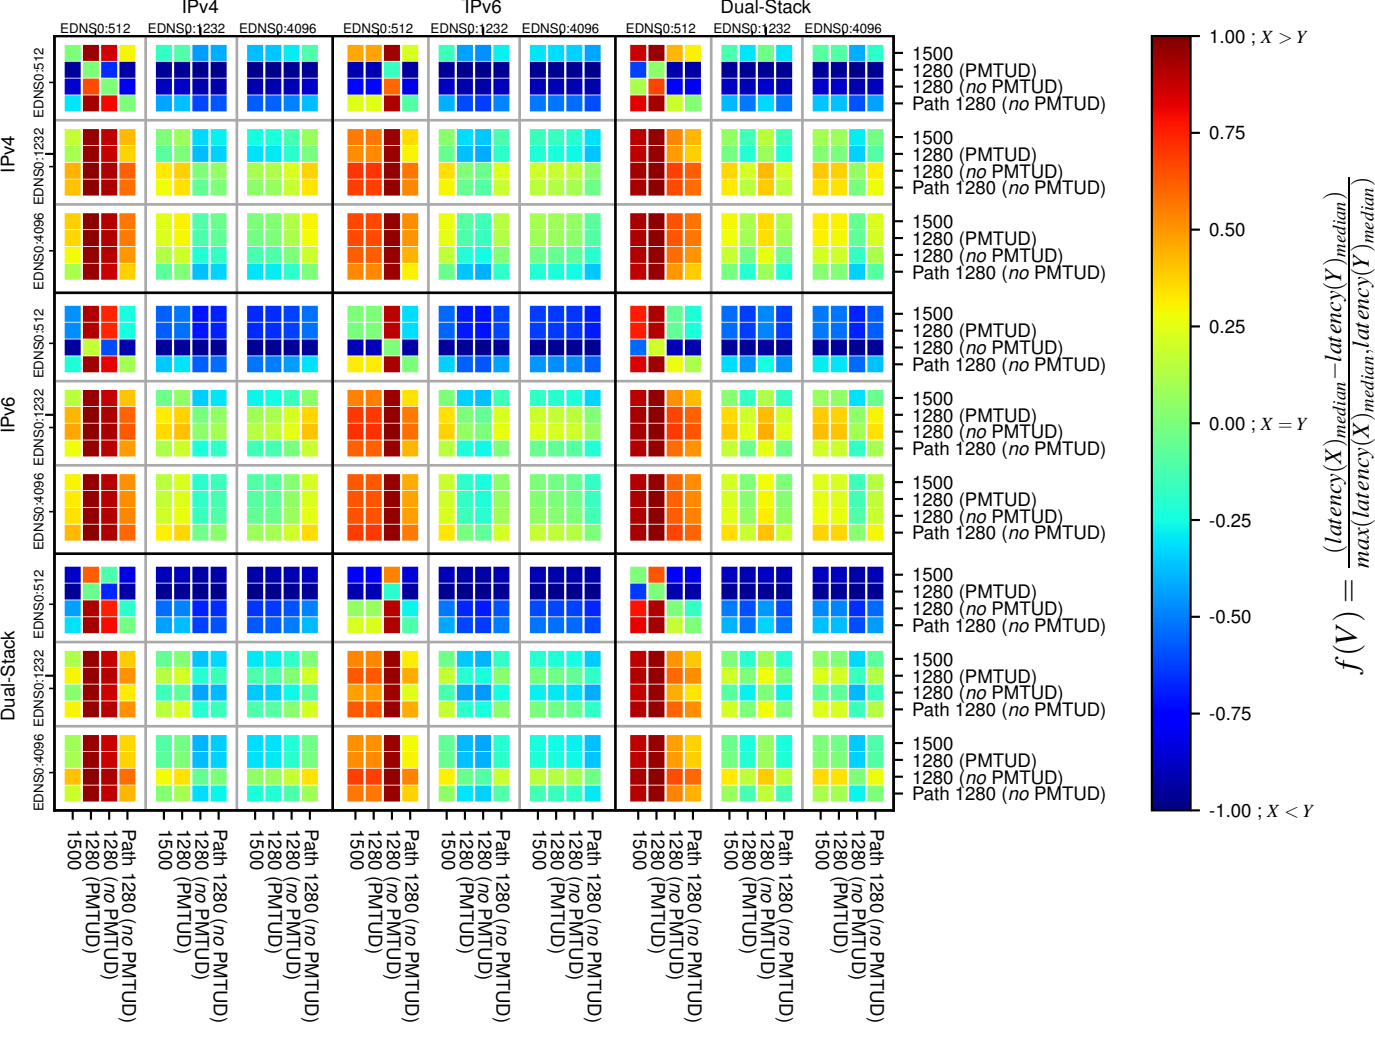

All Zones without DNSSEC returning NOERROR for '.de'

All Zones with DNSSEC returning NOERROR for '.de'

All Zones returning NOERROR for '.de'