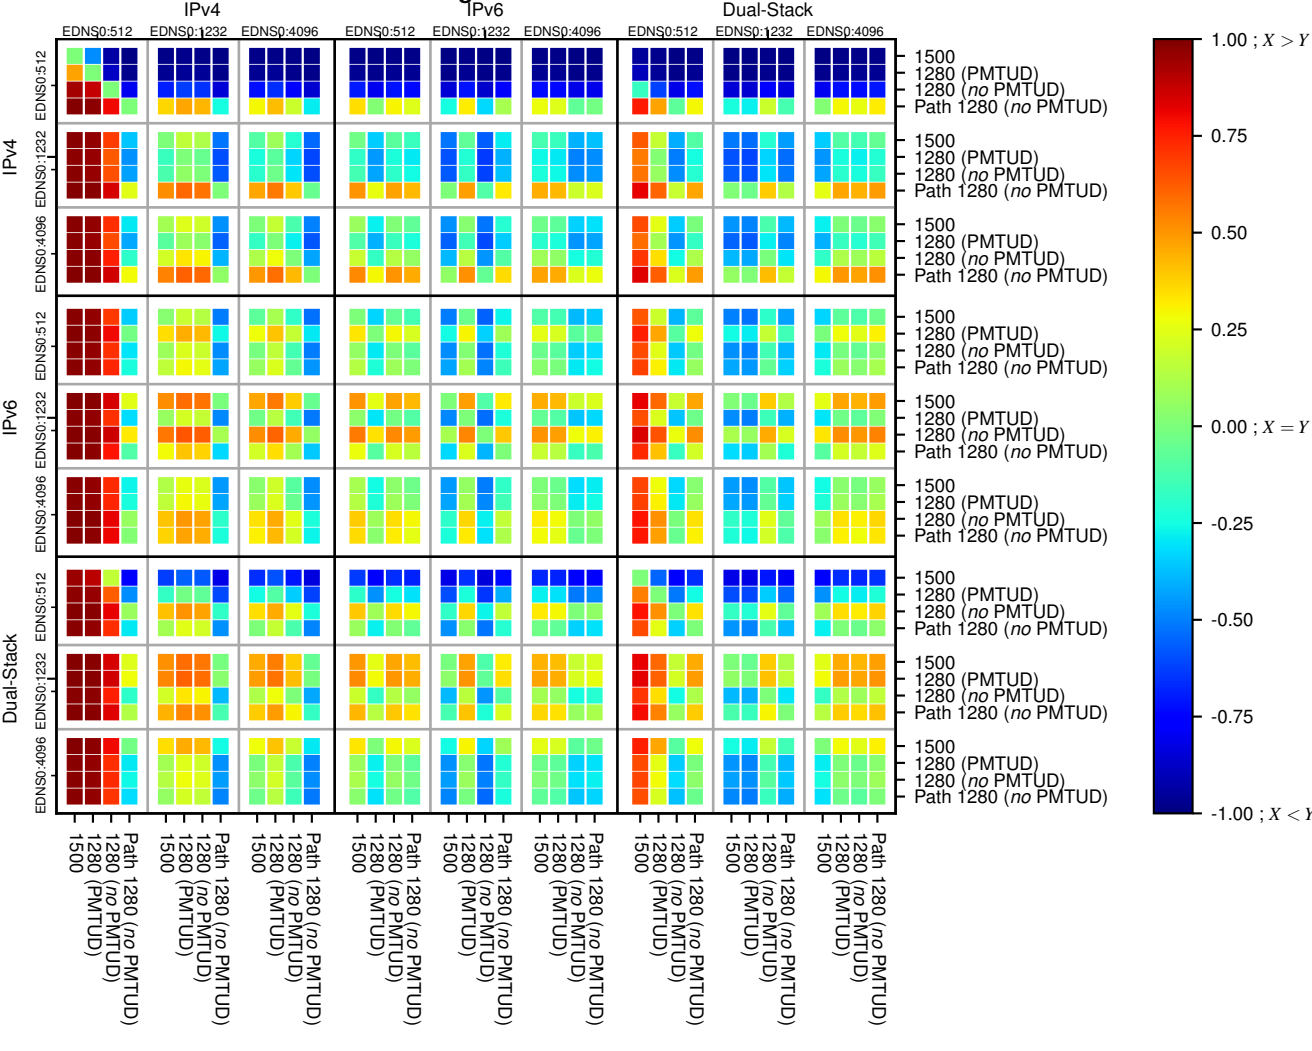

### All Zones without DNSSEC returning NOERROR for '.se'