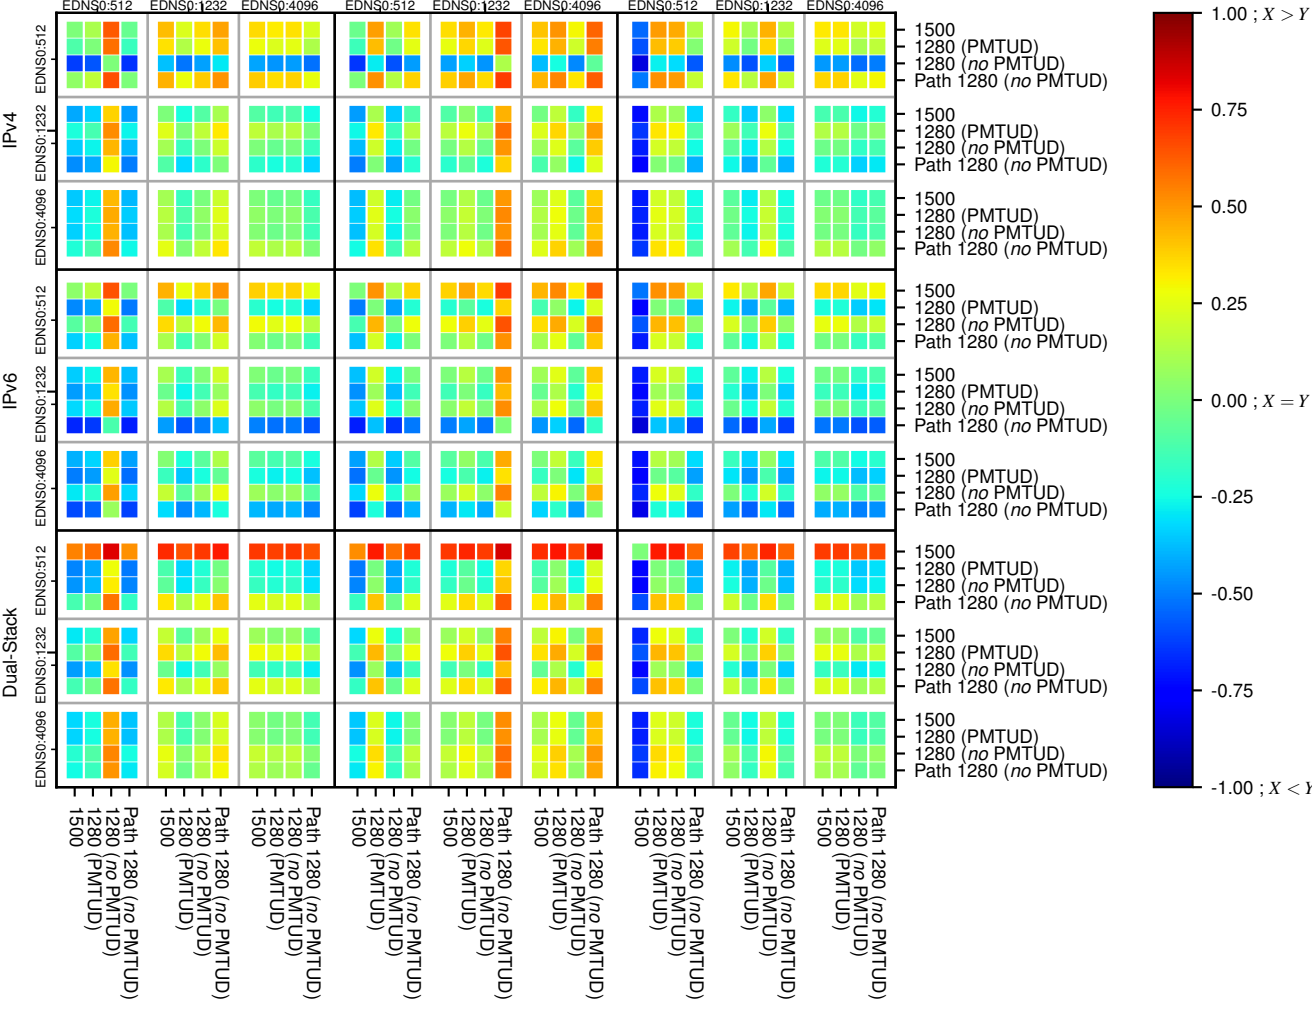

### All Zones without DNSSEC returning NOERROR for '.se'

### All Zones with DNSSEC returning NOERROR for '.se'