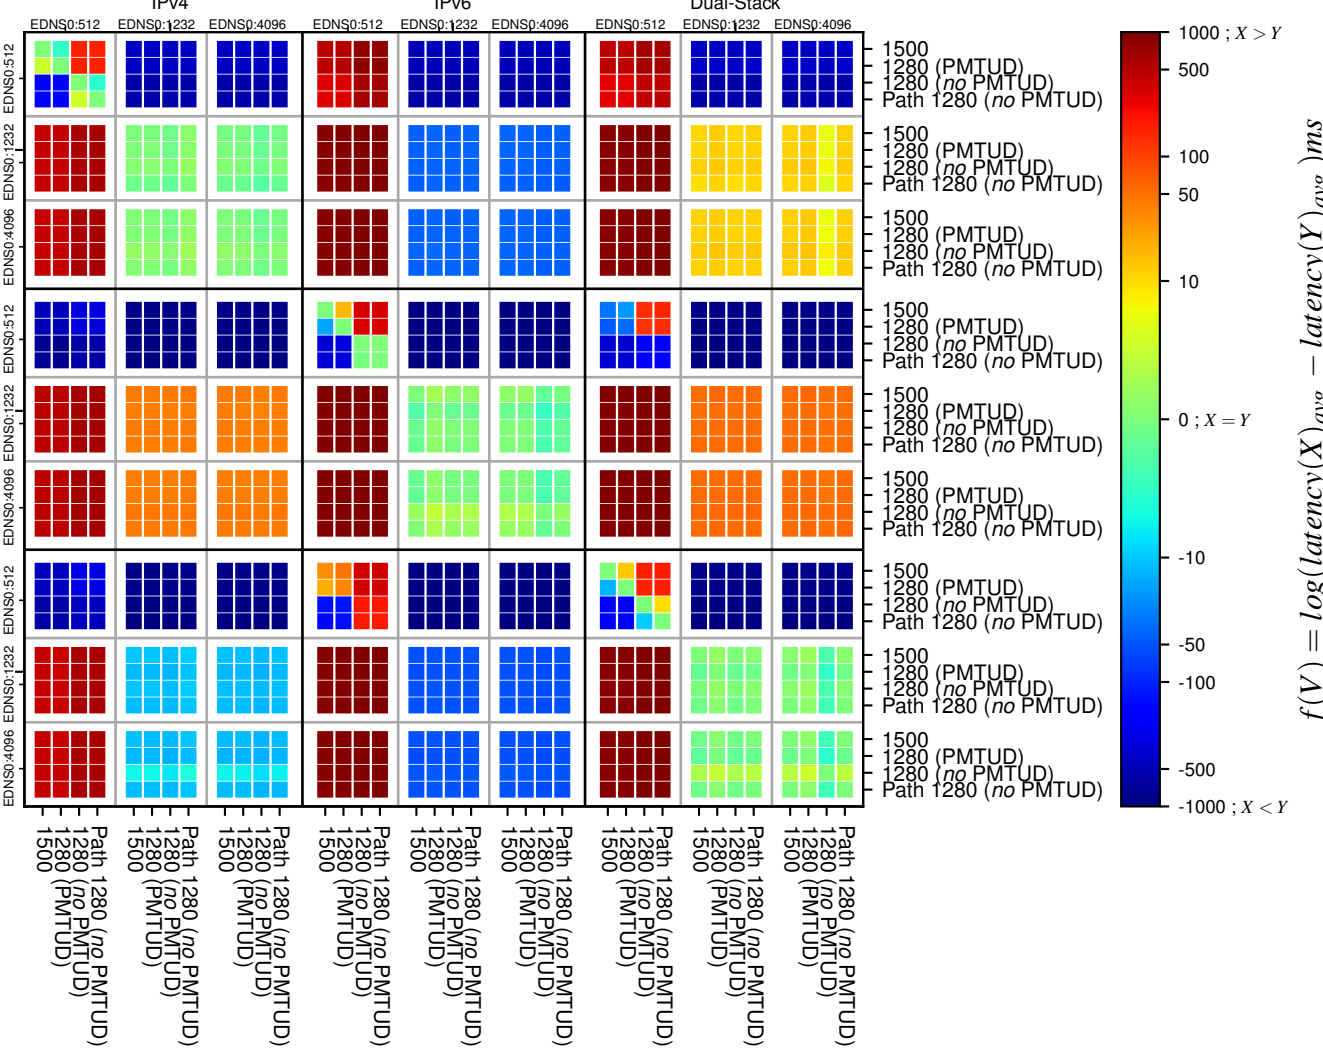

All Zones without DNSSEC returning NOERROR for '.all_psl_domains'

All Zones with DNSSEC returning NOERROR for '.all_psl_domains'

All Zones returning NOERROR for '.all_psl_domains'