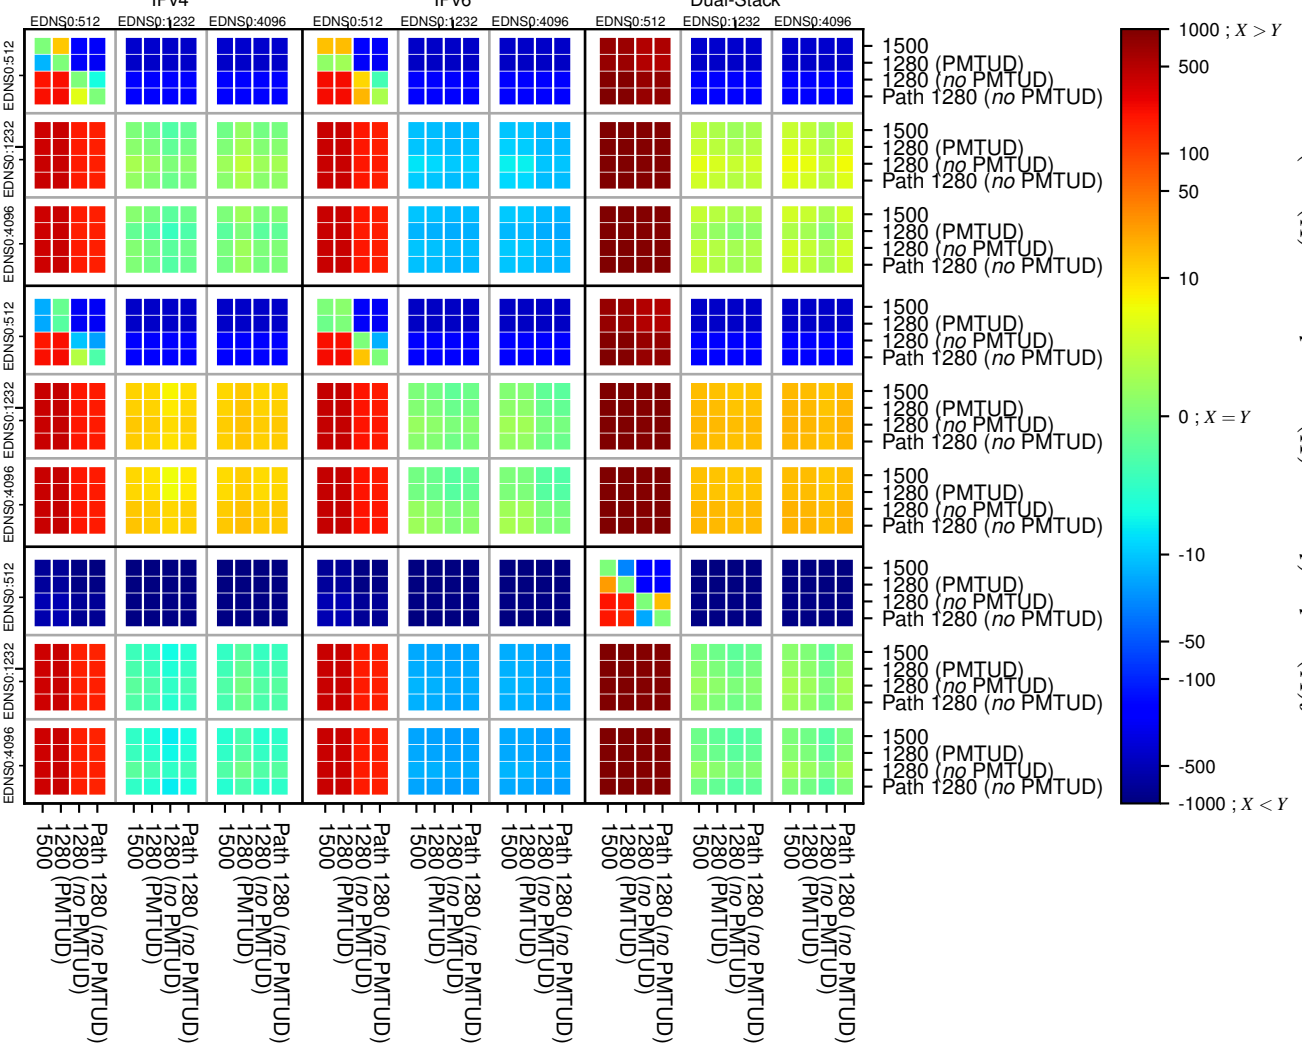

### All Zones without DNSSEC returning NOERROR for '.de'