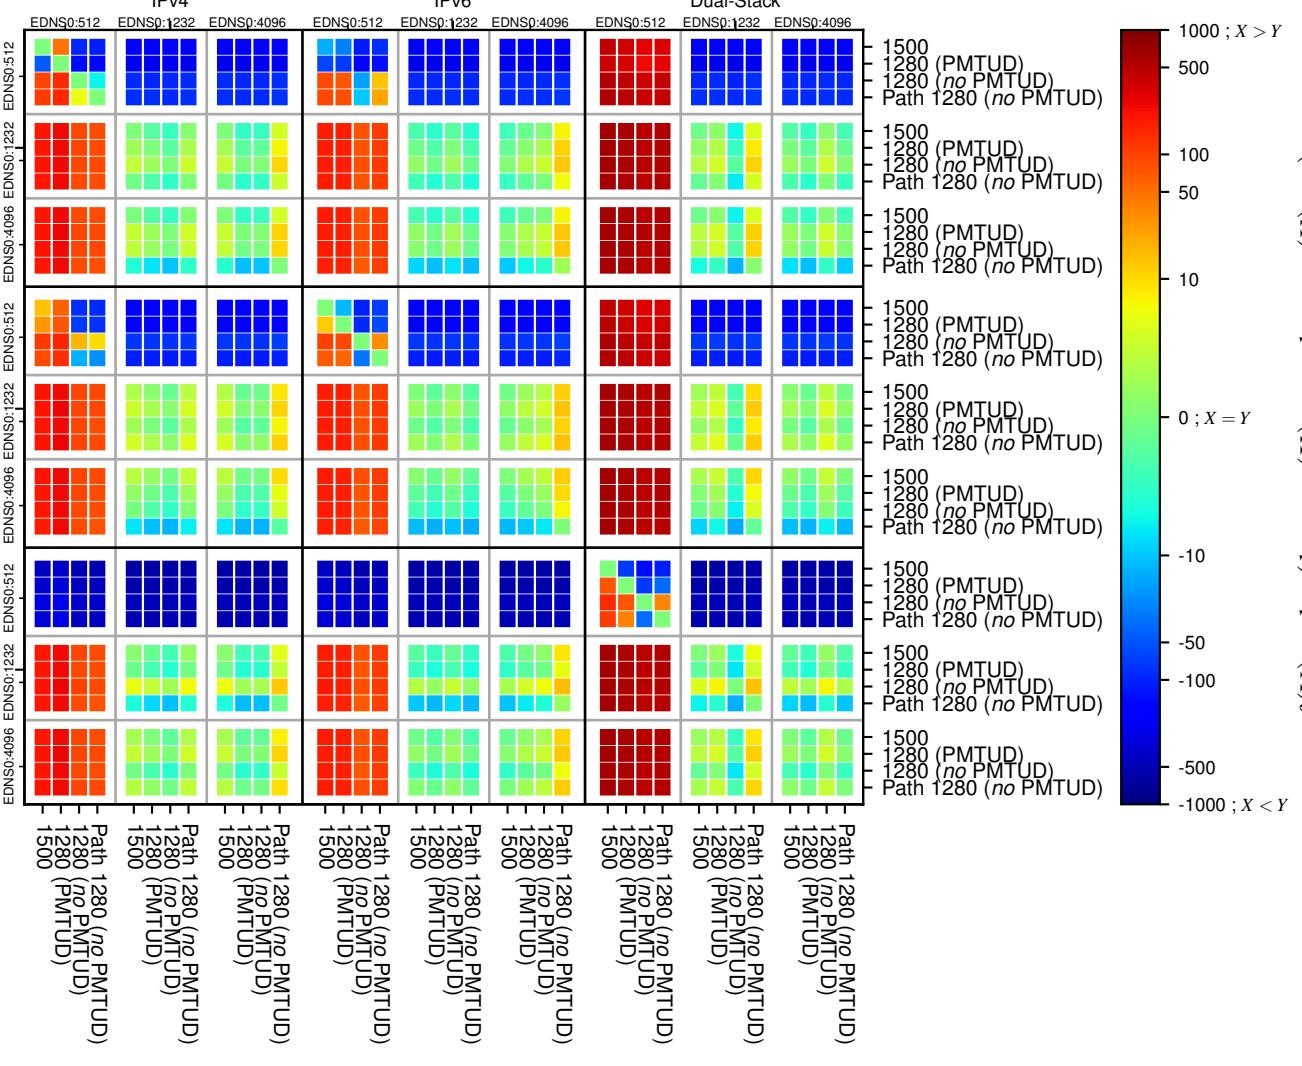

All Zones with DNSSEC returning NOERROR for '.de'