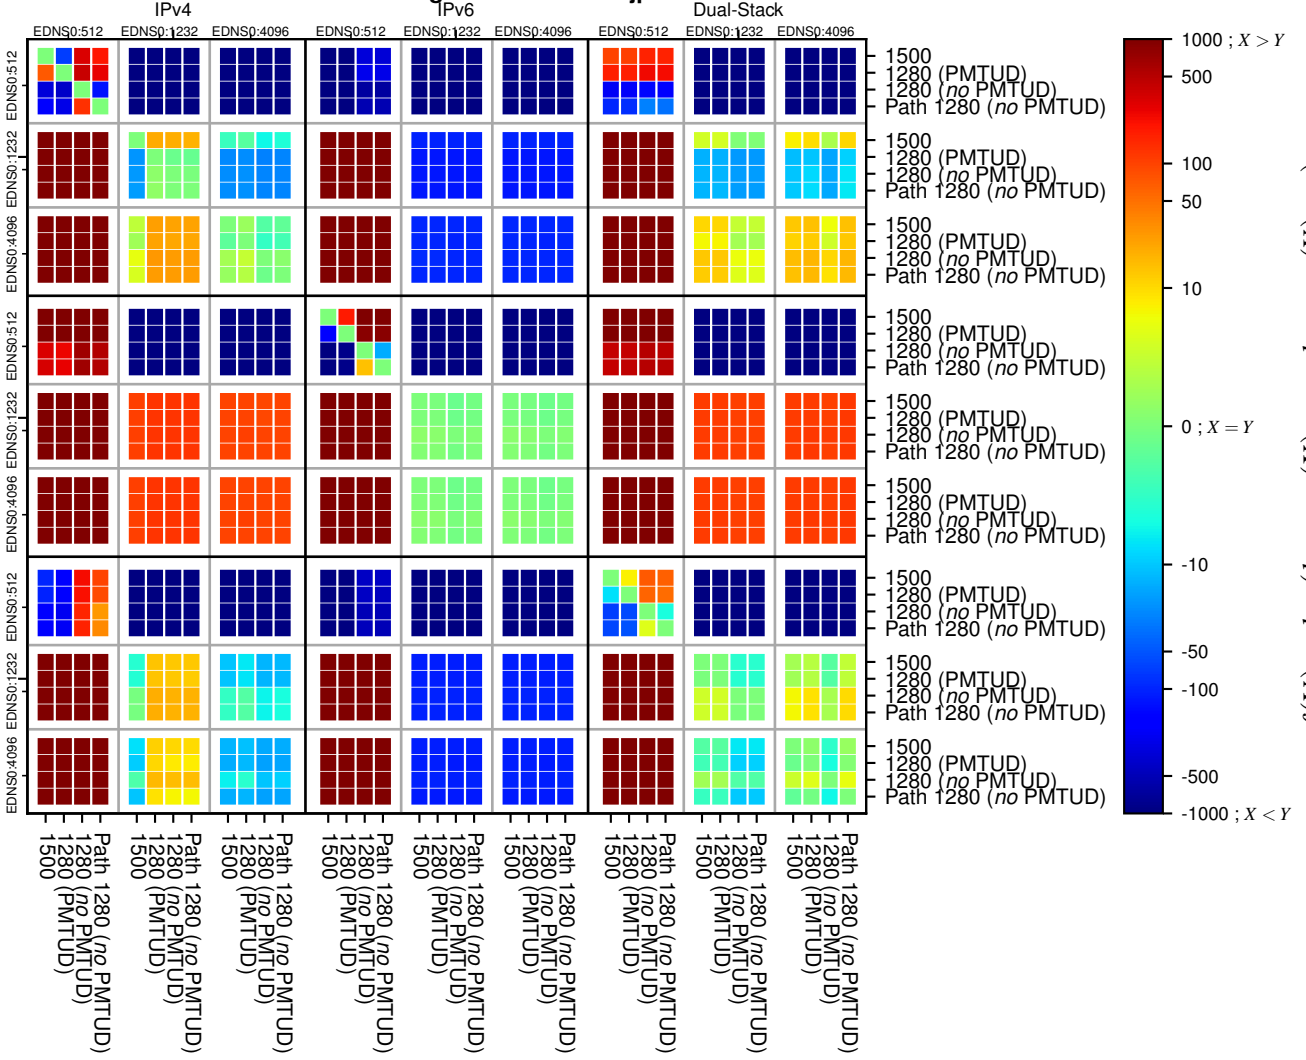

All Zones without DNSSEC returning NOERROR for '.jp'

All Zones with DNSSEC returning NOERROR for '.jp'

All Zones returning NOERROR for '.jp'