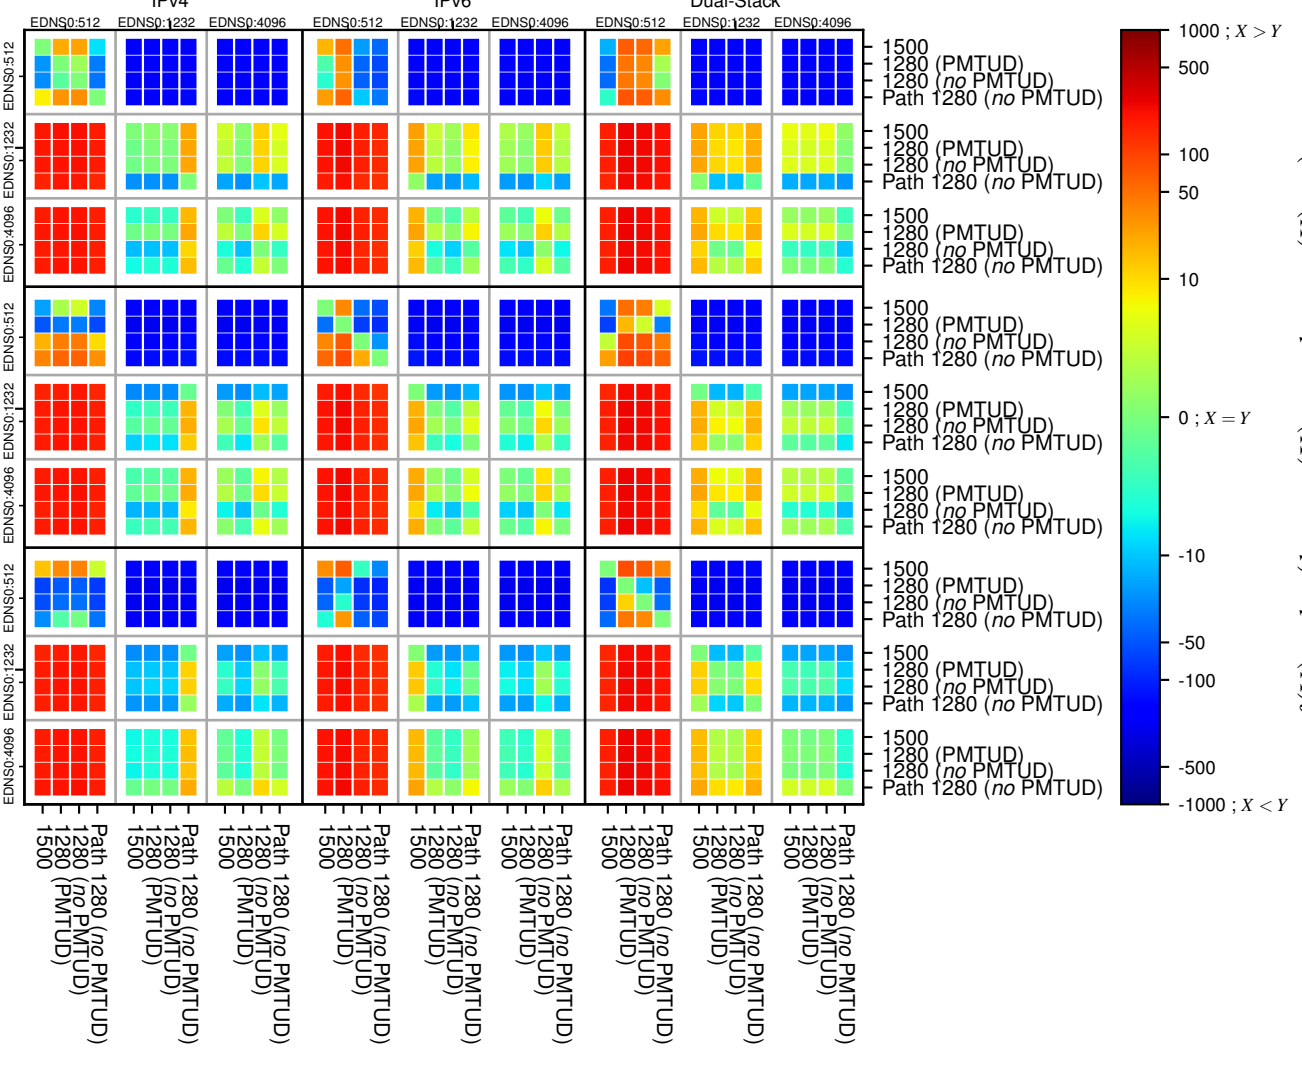

All Zones without DNSSEC returning NOERROR for '.se'

All Zones with DNSSEC returning NOERROR for '.se'

All Zones returning NOERROR for '.se'