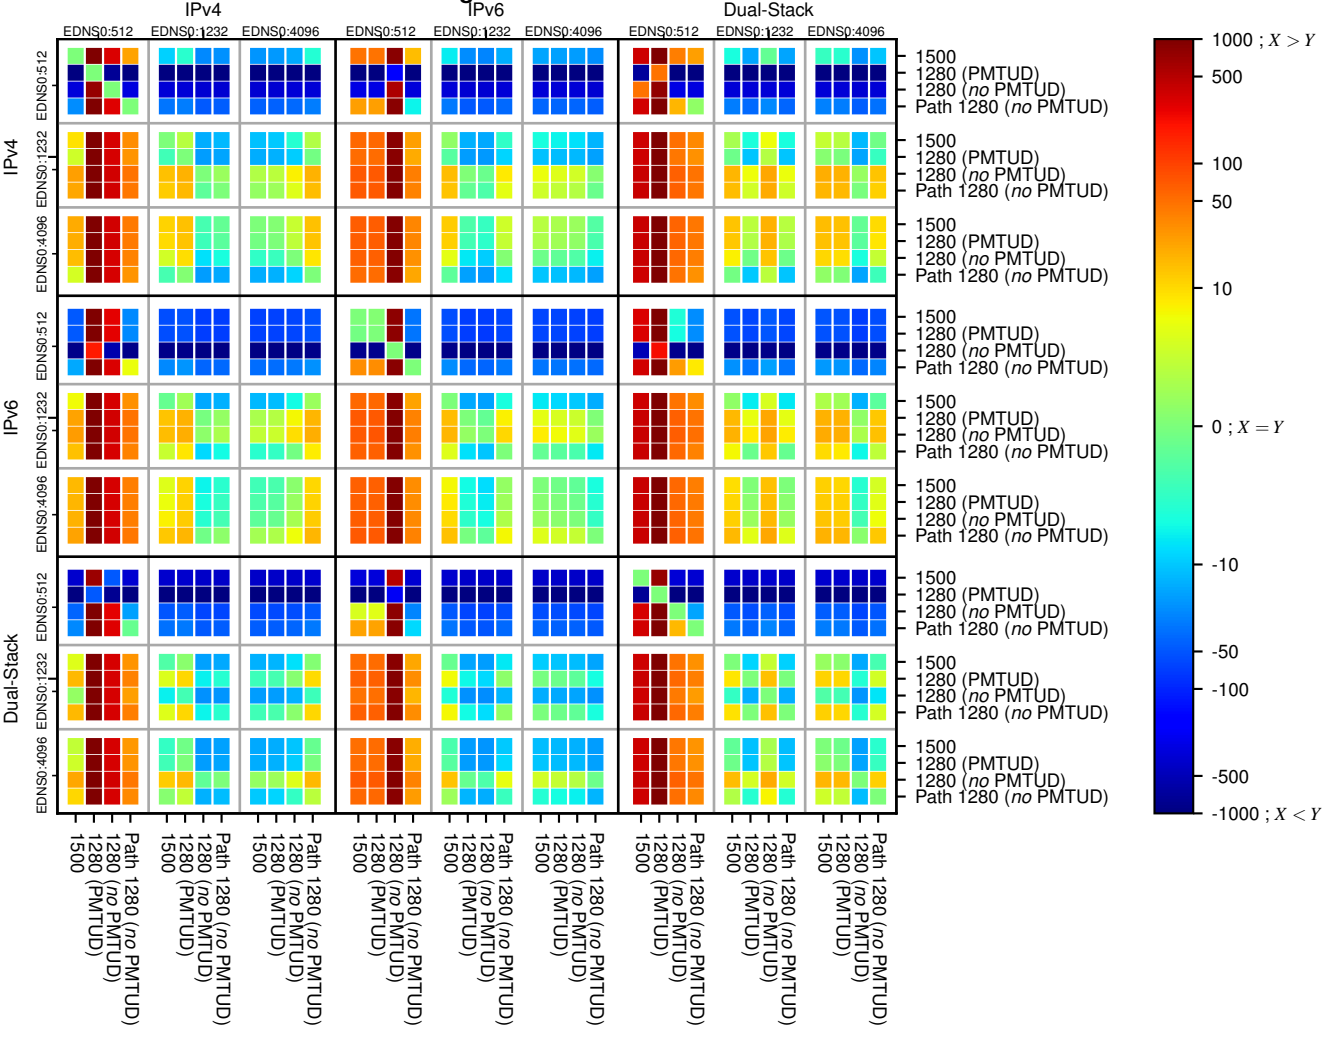

All Zones without DNSSEC returning NOERROR for '.de'

All Zones with DNSSEC returning NOERROR for '.de'

All Zones returning NOERROR for '.de'