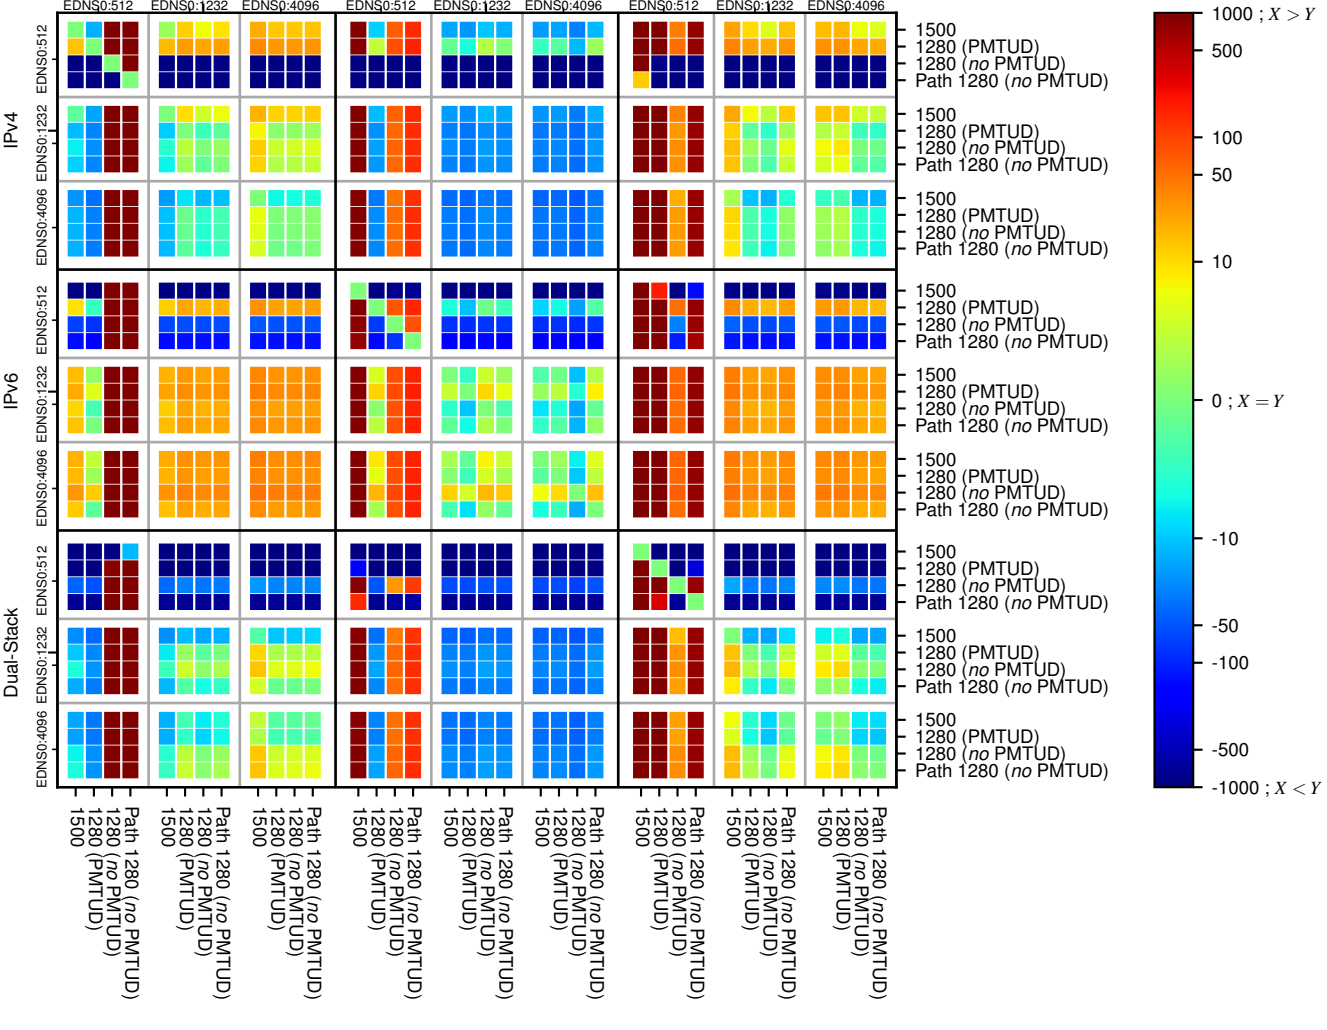

All Zones without DNSSEC returning NOERROR for '.de'

All Zones with DNSSEC returning NOERROR for '.de'

All Zones returning NOERROR for '.de'