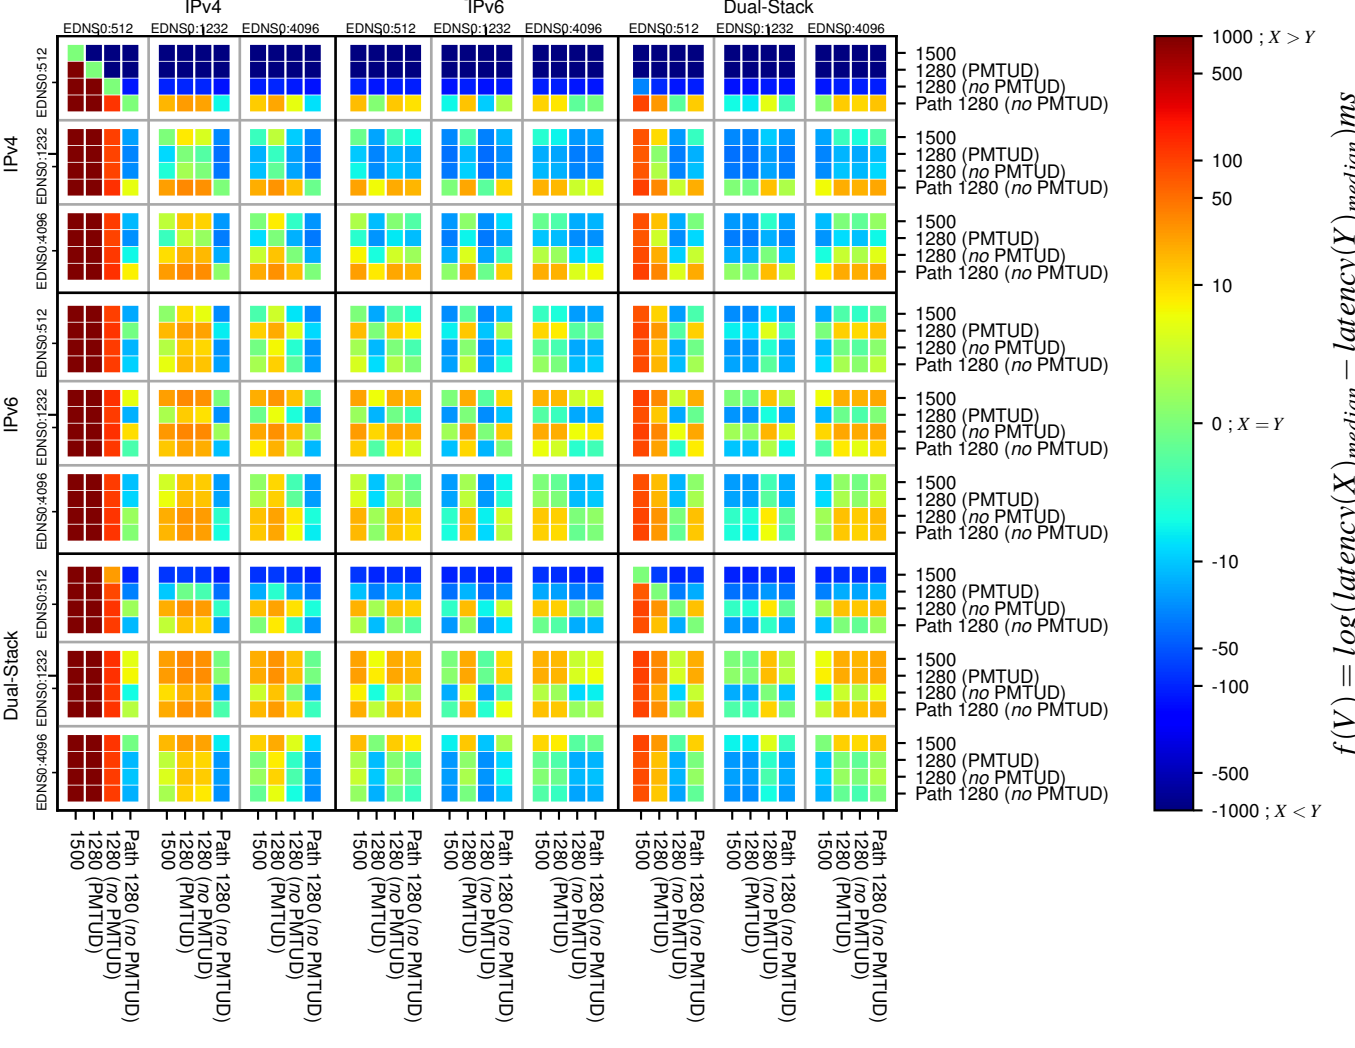

All Zones without DNSSEC returning NOERROR for '.se'

All Zones with DNSSEC returning NOERROR for '.se'

All Zones returning NOERROR for '.se'