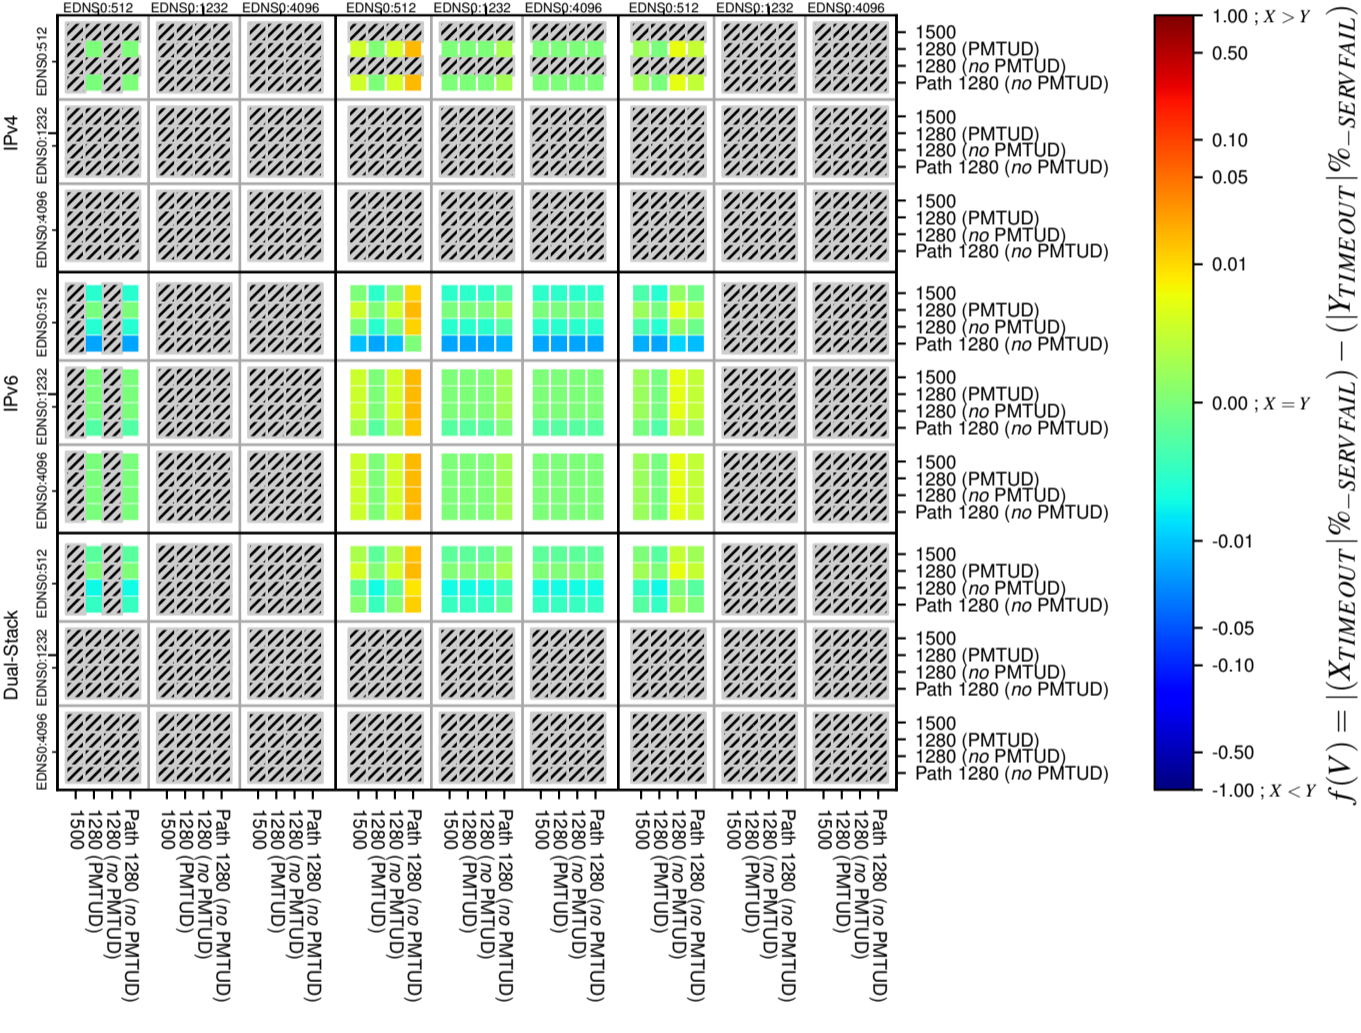

All Zones without DNSSEC for '.se'

All Zones with DNSSEC for '.se'

All Zones for '.se'