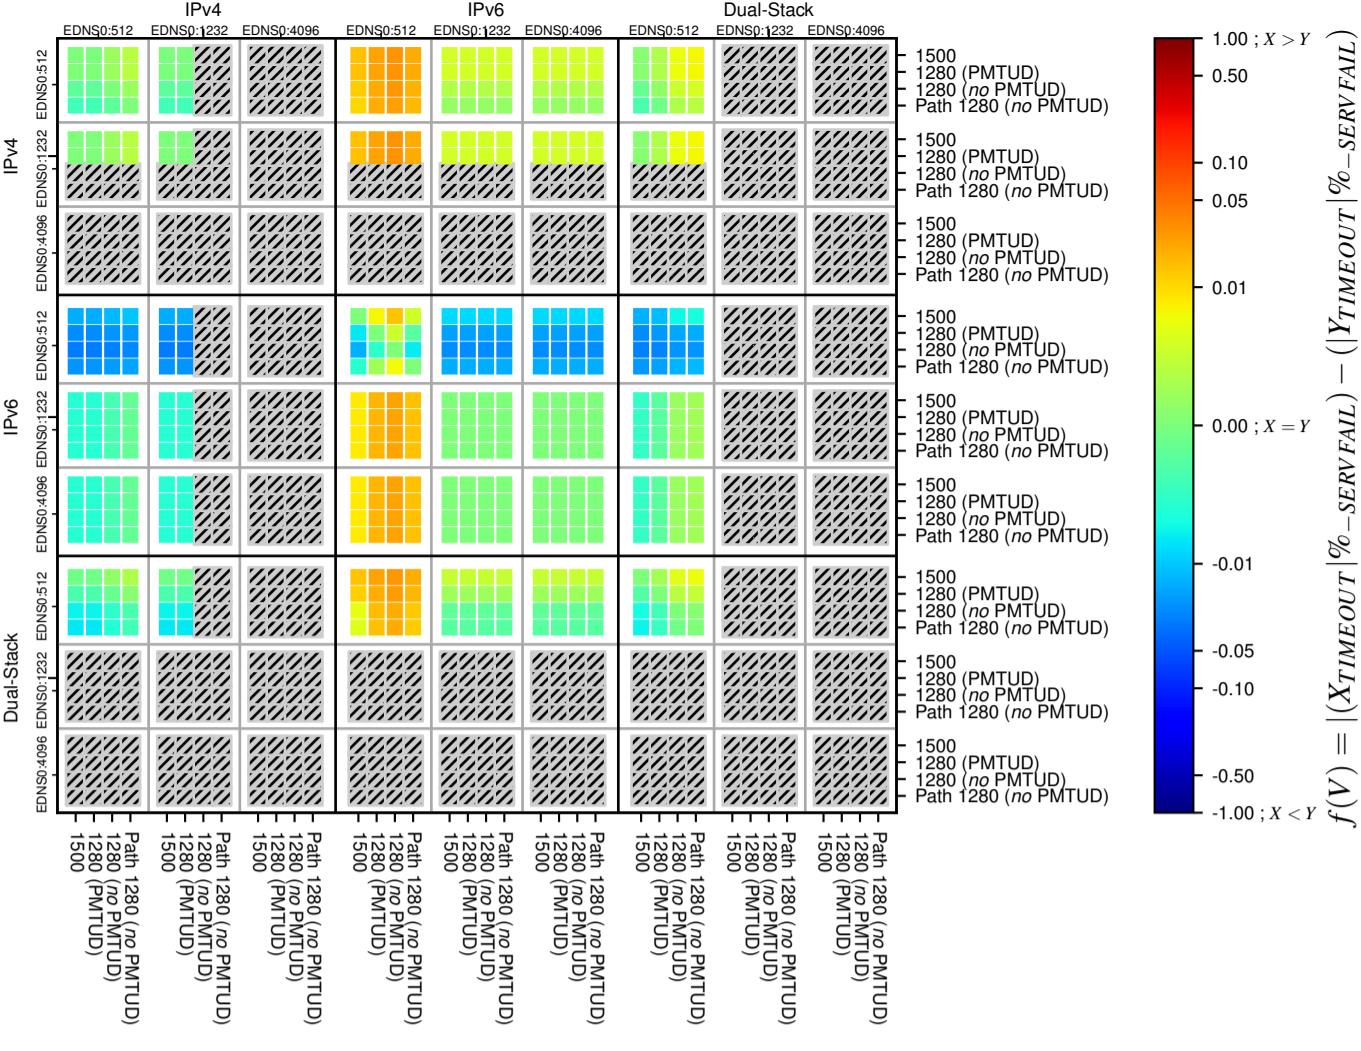

All Zones without DNSSEC for '.se'

All Zones with DNSSEC for '.se'

All Zones for '.se'