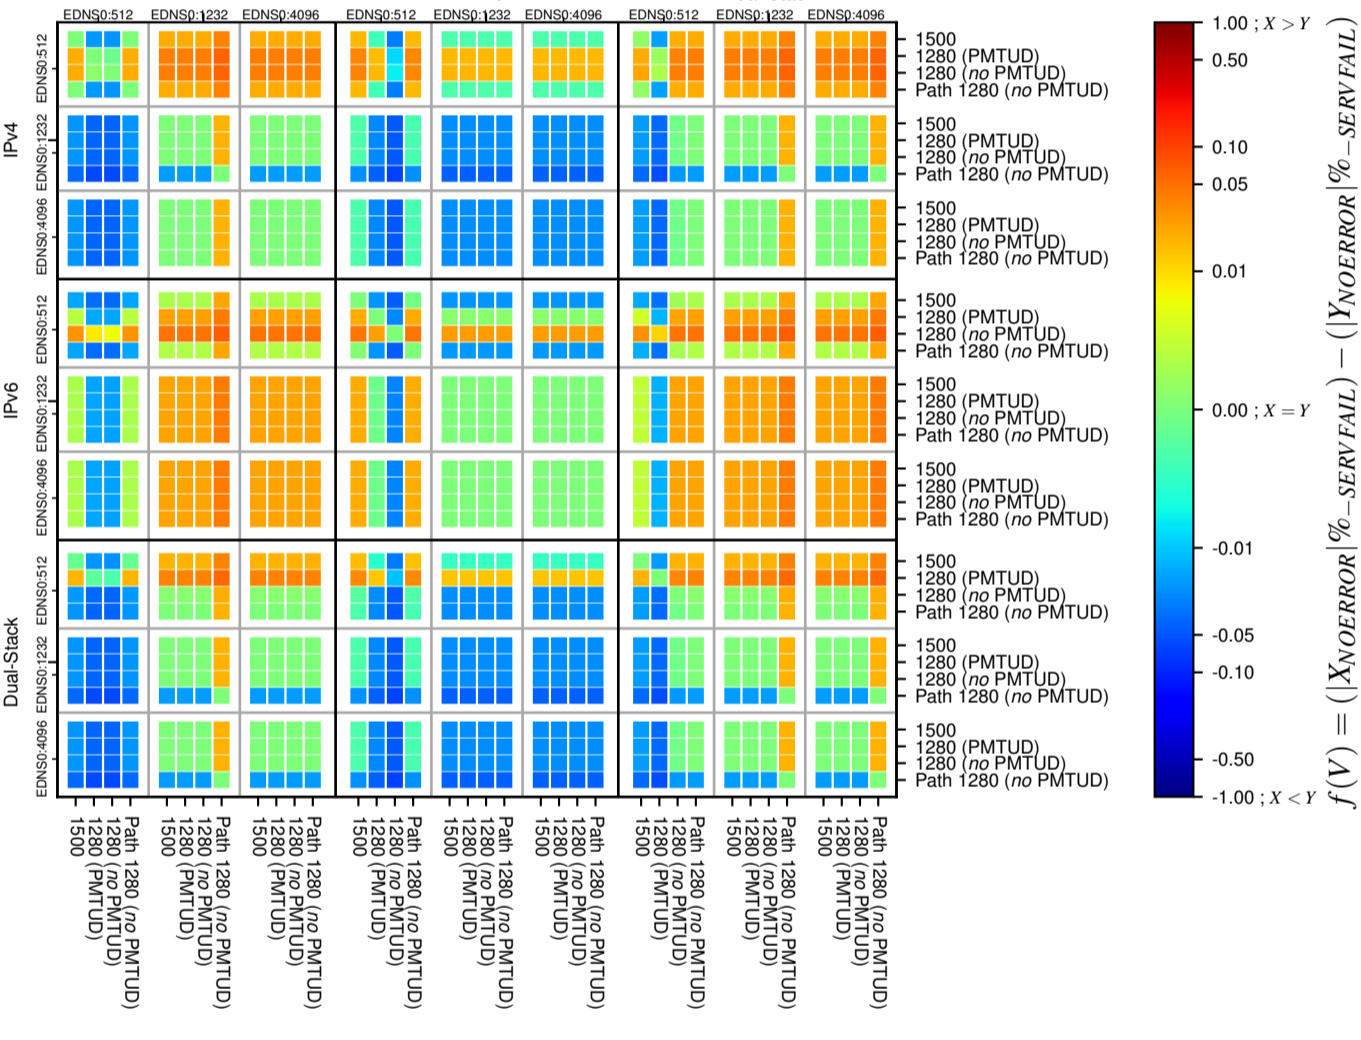

All Zones without DNSSEC for '.br'

All Zones with DNSSEC for '.br'

All Zones for '.br'

$$f(V) = (|X_{NOERROR}| \% - SERVFAIL) - (|Y_{NOERROR}| \% - SERVFAIL)$$

$$f(V) = (|X_{NOERROR}| \% - SERVFAIL) - (|Y_{NOERROR}| \% - SERVFAIL)$$

$$f(V) = (|X_{NOERROR}| \% - SERVFAIL) - (|Y_{NOERROR}| \% - SERVFAIL)$$