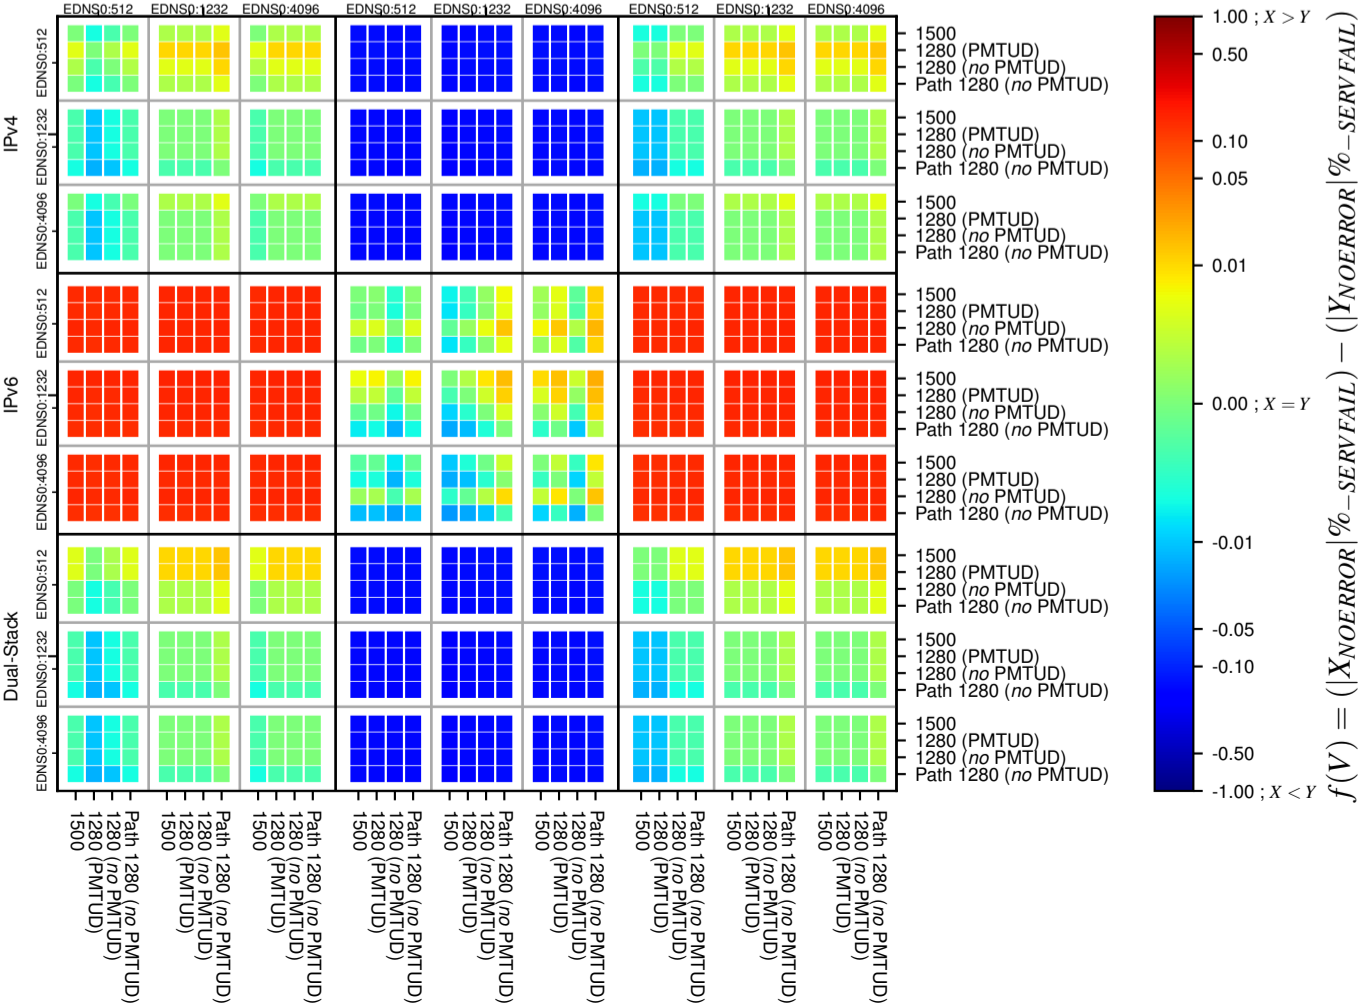

All Zones without DNSSEC for '.br'

All Zones with DNSSEC for '.br'

All Zones for '.br'

$$f(V) = (|X_{NOERROR}| \% - SERVFAIL) - (|Y_{NOERROR}| \% - SERVFAIL)$$

$$f(V) = (|X_{NOERROR}| \% - SERVFAIL) - (|Y_{NOERROR}| \% - SERVFAIL)$$

$$f(V) = (|X_{NOERROR}| \% - SERVFAIL) - (|Y_{NOERROR}| \% - SERVFAIL)$$