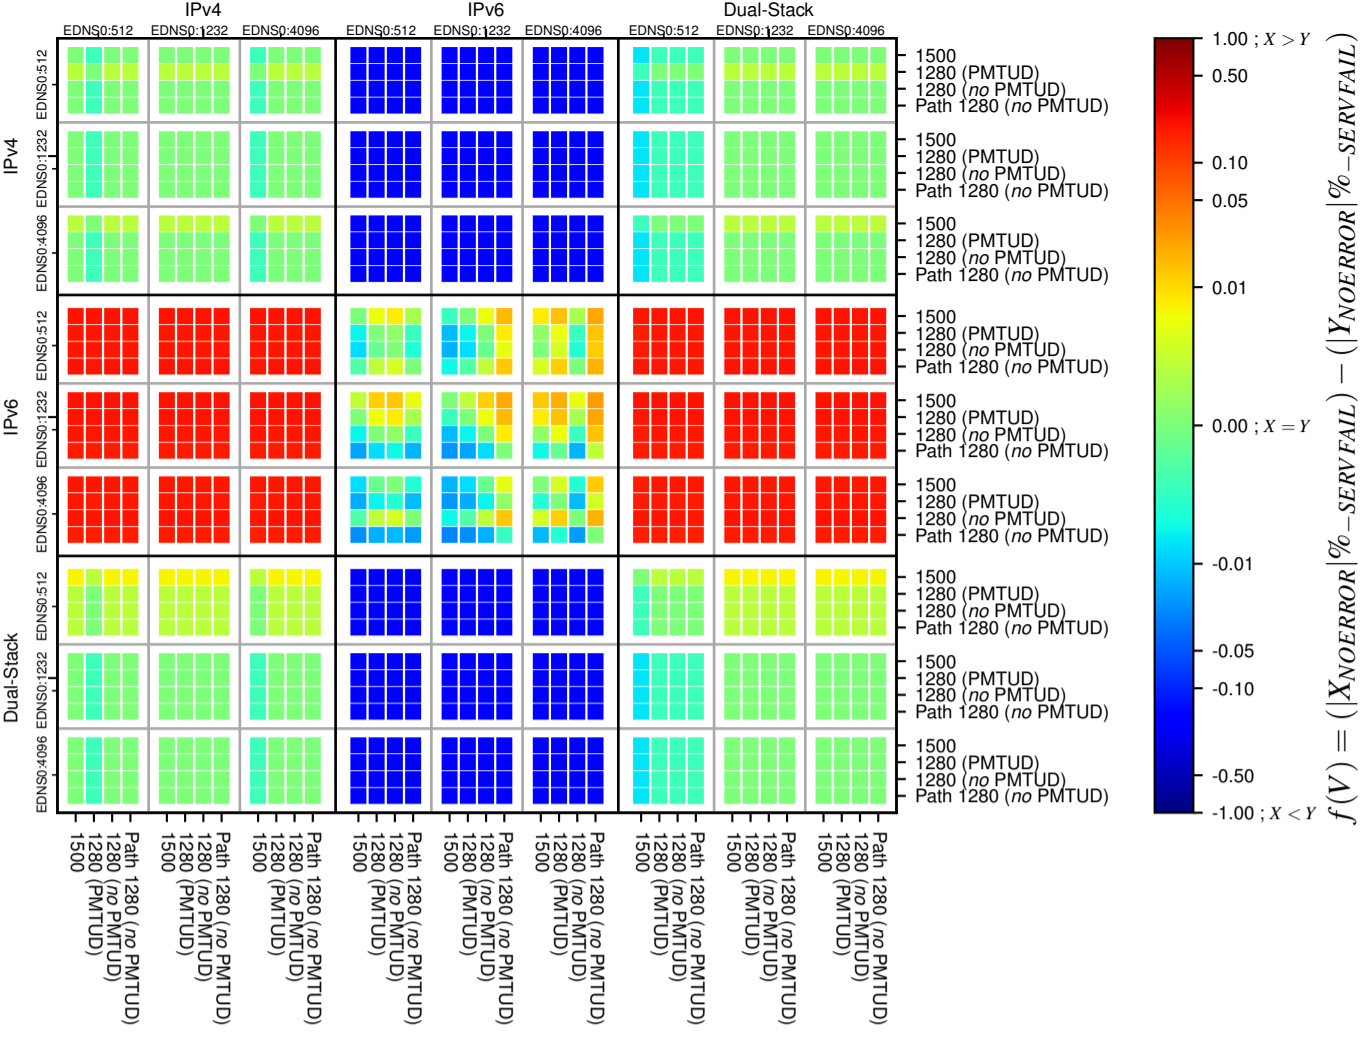

All Zones without DNSSEC for '.br'

All Zones with DNSSEC for '.br'

All Zones for '.br'

$$f(V) = (|X_{NOERROR}| \% - SERVFAIL) - (|Y_{NOERROR}| \% - SERVFAIL)$$

$$f(V) = (|X_{NOERROR}| \% - SERVFAIL) - (|Y_{NOERROR}| \% - SERVFAIL)$$

$$f(V) = (|X_{NOERROR}| \% - SERVFAIL) - (|Y_{NOERROR}| \% - SERVFAIL)$$