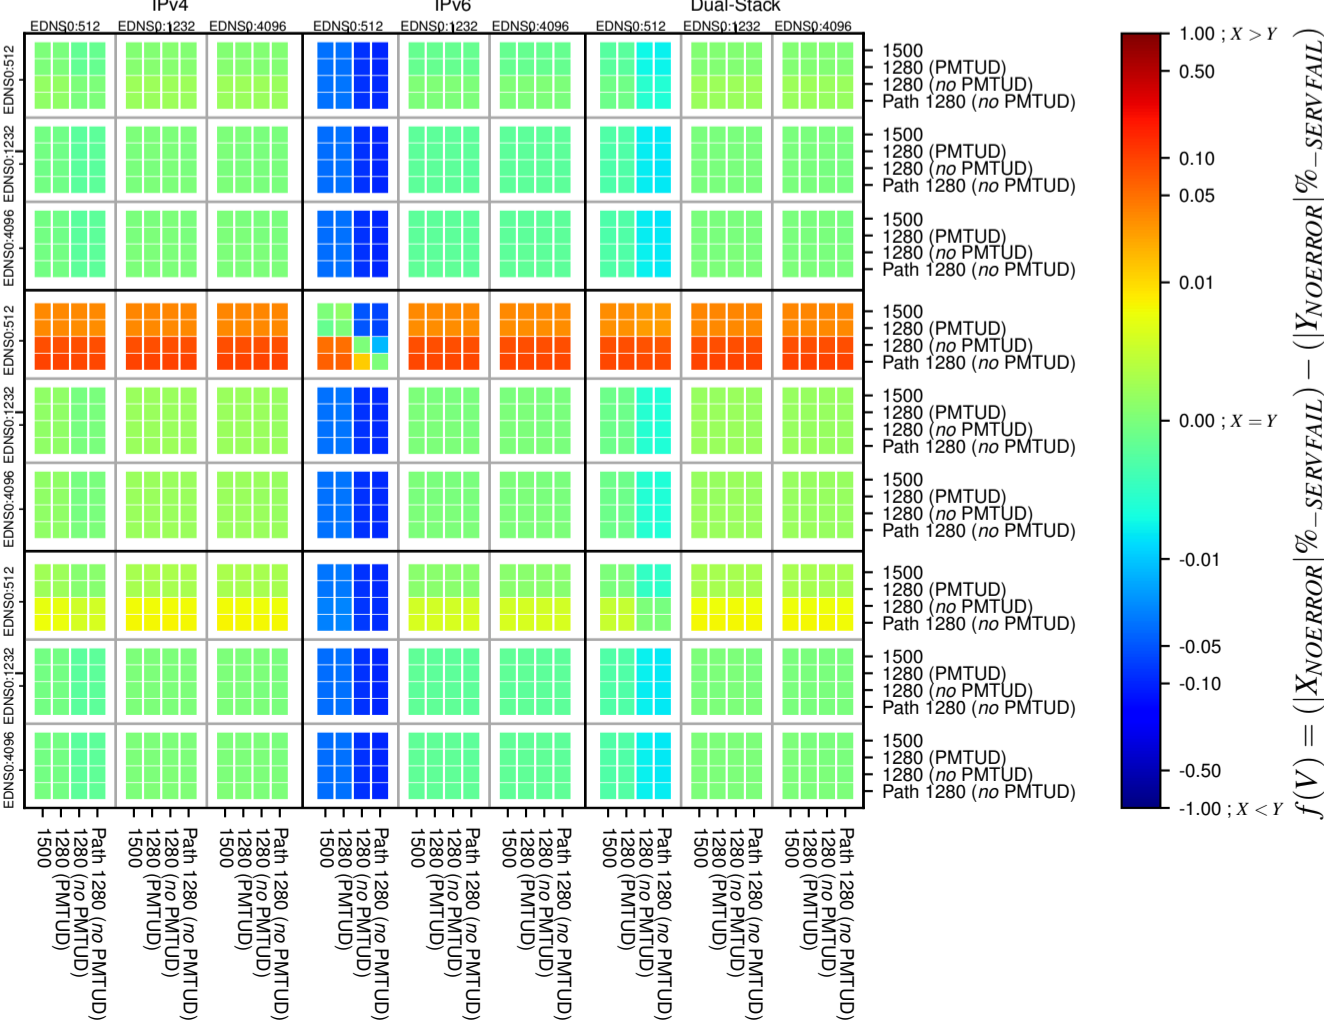

All Zones without DNSSEC for '.com'

All Zones with DNSSEC for '.com'

All Zones for '.com'

$$f(V) = (|X_{NOERROR}| \% - SERVFAIL) - (|Y_{NOERROR}| \% - SERVFAIL)$$

$$f(V) = (|X_{NOERROR}| \% - SERVFAIL) - (|Y_{NOERROR}| \% - SERVFAIL)$$

$$f(V) = (|X_{NOERROR}| \% - SERVFAIL) - (|Y_{NOERROR}| \% - SERVFAIL)$$