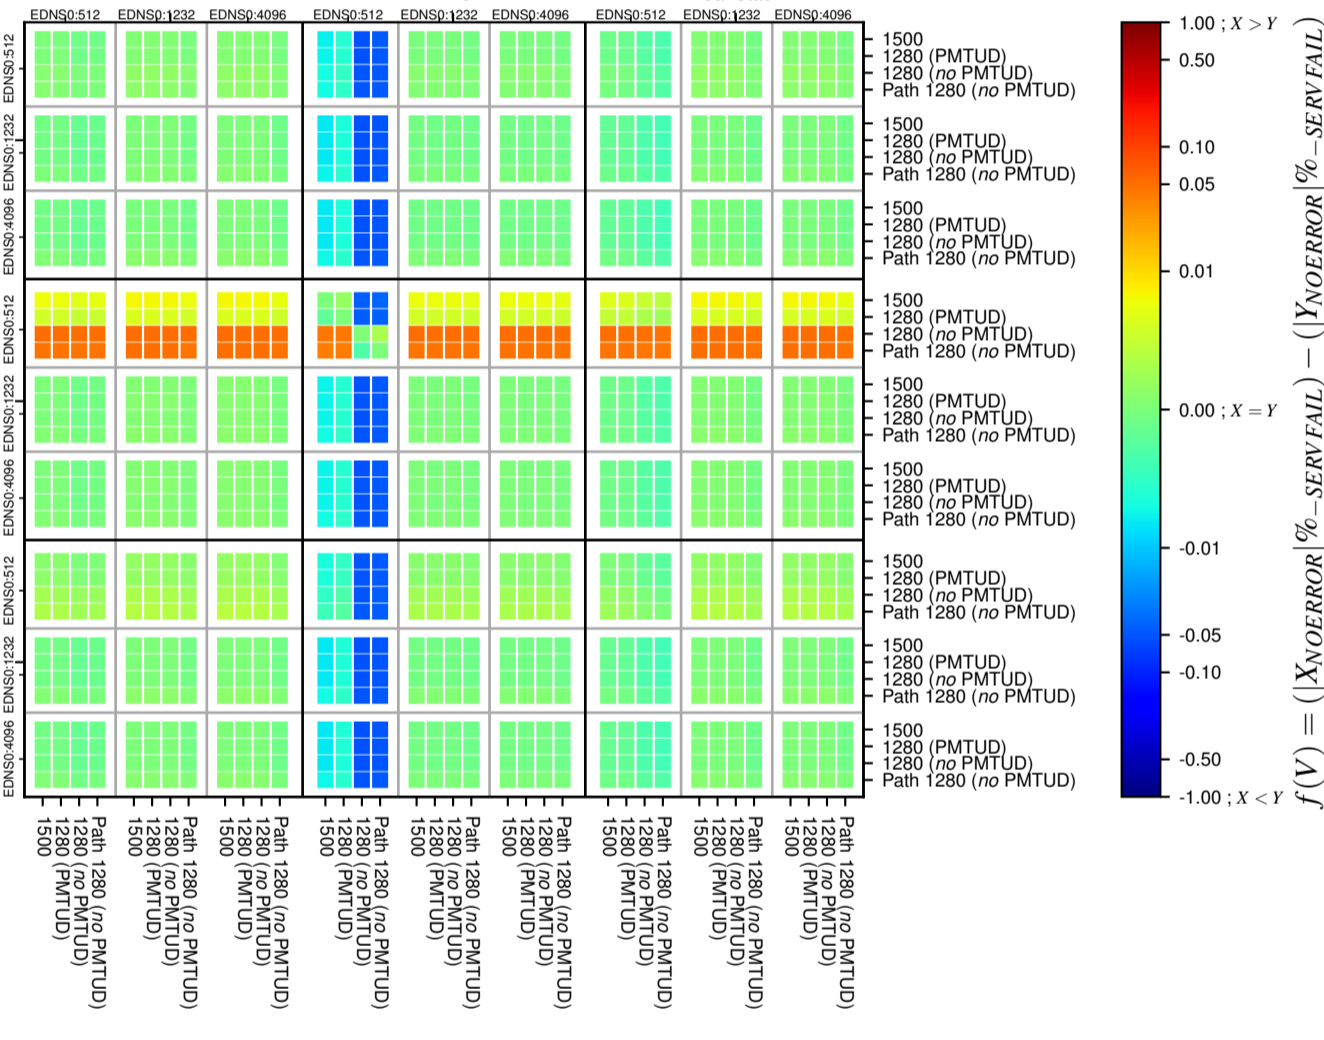

All Zones without DNSSEC for '.com'

All Zones with DNSSEC for '.com'

All Zones for '.com'

$$f(V) = (|X_{NOERROR}| \% - SERVFAIL) - (|Y_{NOERROR}| \% - SERVFAIL)$$

$$f(V) = (|X_{NOERROR}| \% - SERVFAIL) - (|Y_{NOERROR}| \% - SERVFAIL)$$

$$f(V) = (|X_{NOERROR}| \% - SERVFAIL) - (|Y_{NOERROR}| \% - SERVFAIL)$$