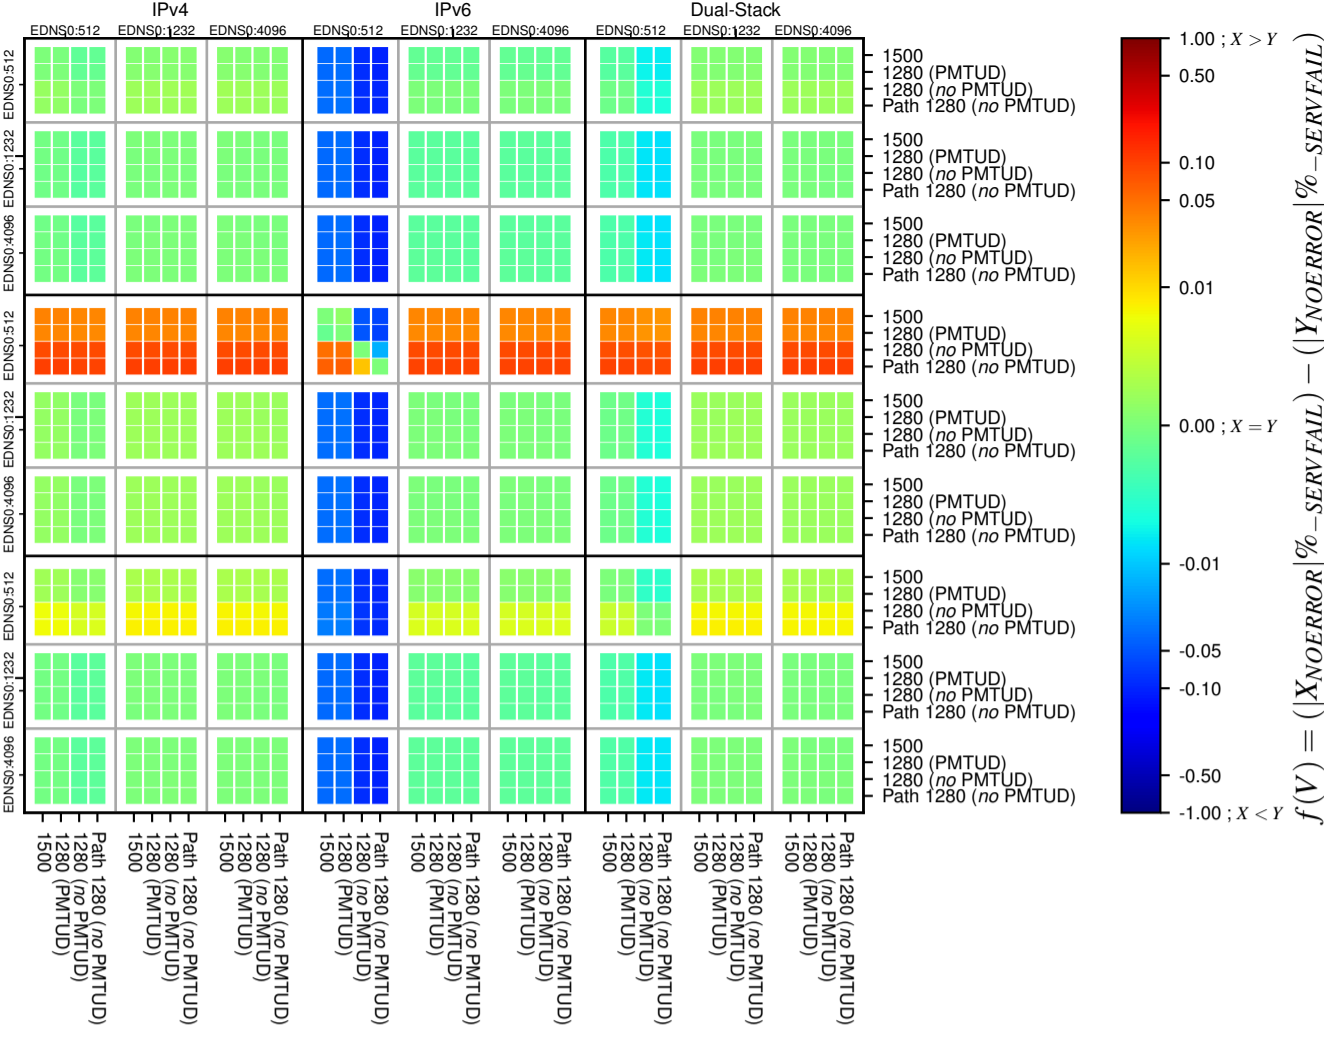

All Zones without DNSSEC for '.com'

All Zones with DNSSEC for '.com'

All Zones for '.com'

$$f(V) = (|X_{NOERROR}| \% - SERVFAIL) - (|Y_{NOERROR}| \% - SERVFAIL)$$

$$f(V) = (|X_{NOERROR}| \% - SERVFAIL) - (|Y_{NOERROR}| \% - SERVFAIL)$$

$$f(V) = (|X_{NOERROR}| \% - SERVFAIL) - (|Y_{NOERROR}| \% - SERVFAIL)$$