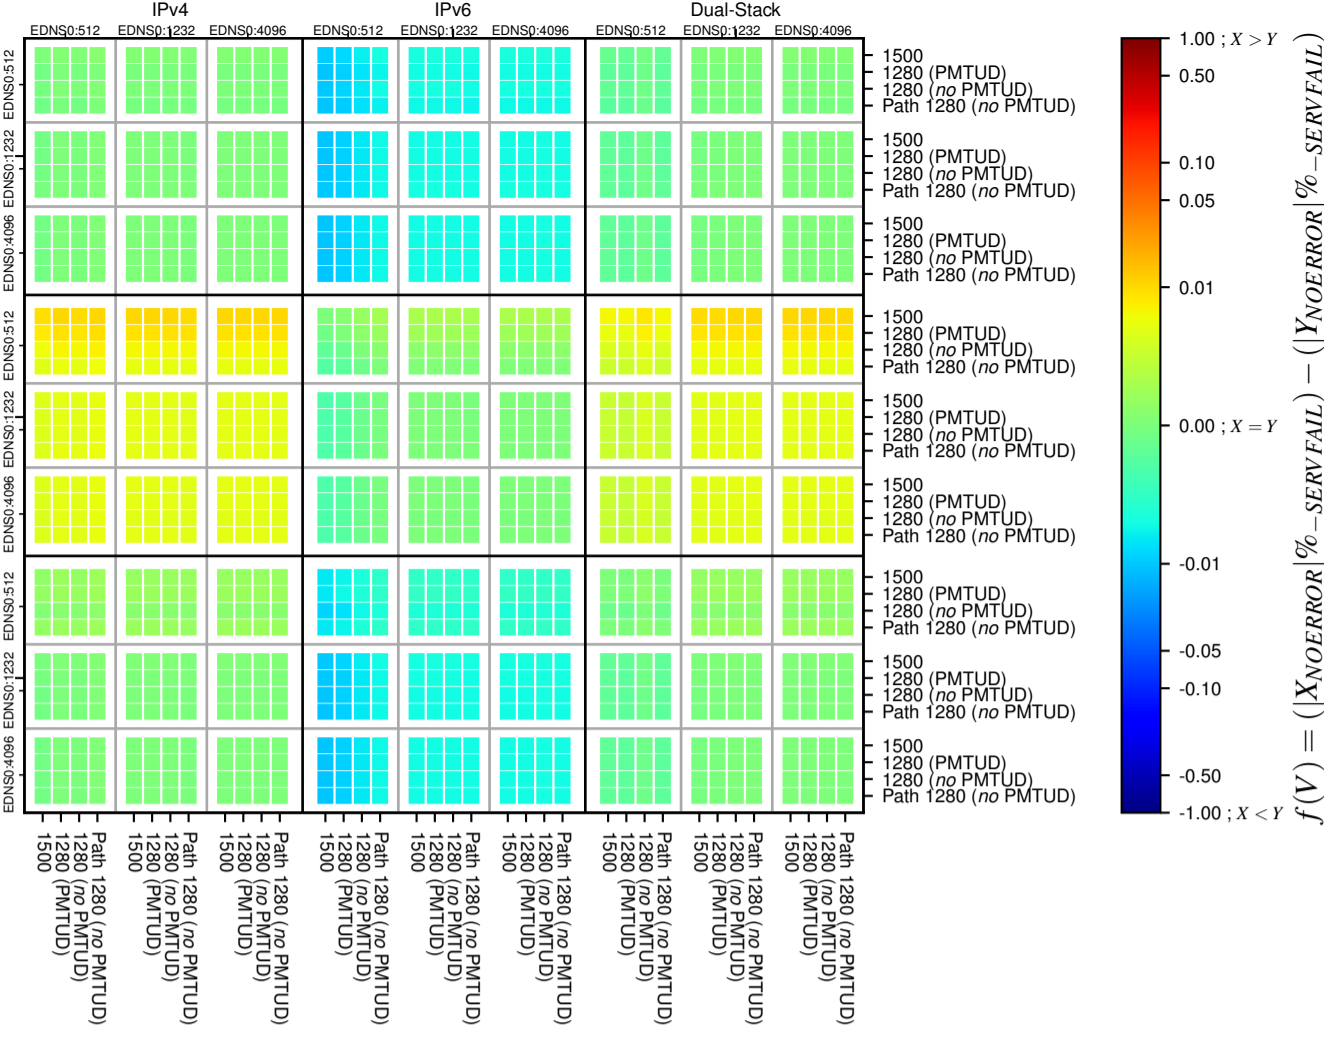

All Zones without DNSSEC for '.de'

All Zones with DNSSEC for '.de'

All Zones for '.de'