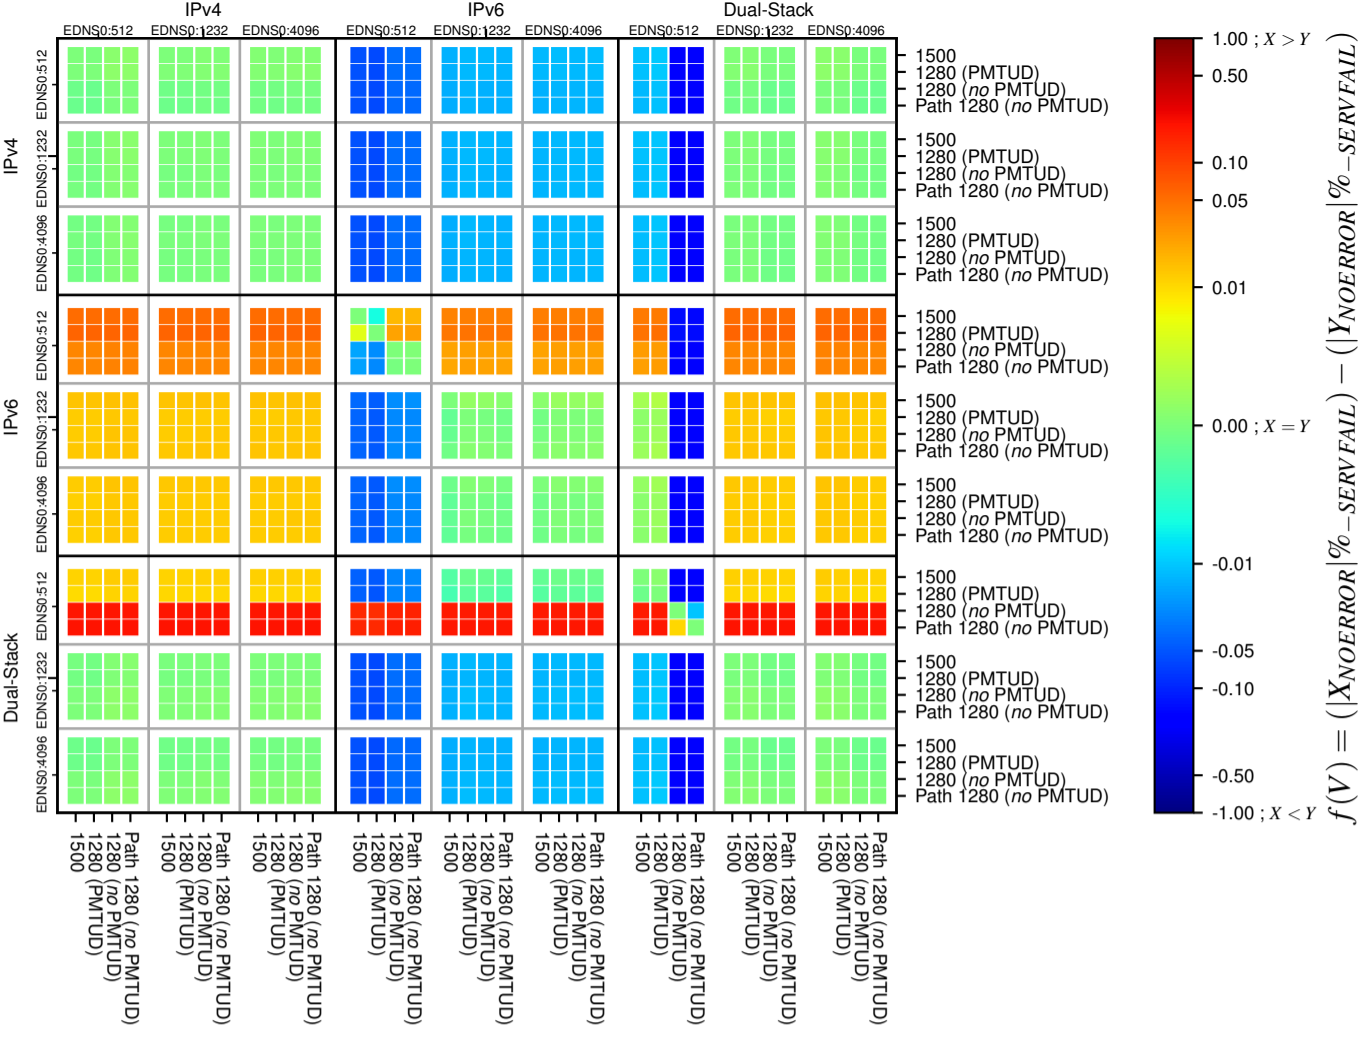

All Zones without DNSSEC for '.ru'

All Zones with DNSSEC for '.ru'

All Zones for '.ru'

$$f(V) = (|X_{NOERROR}| \% - SERVFAIL) - (|Y_{NOERROR}| \% - SERVFAIL)$$

$$f(V) = (|X_{NOERROR}| \% - SERVFAIL) - (|Y_{NOERROR}| \% - SERVFAIL)$$

$$f(V) = (|X_{NOERROR}| \% - SERVFAIL) - (|Y_{NOERROR}| \% - SERVFAIL)$$