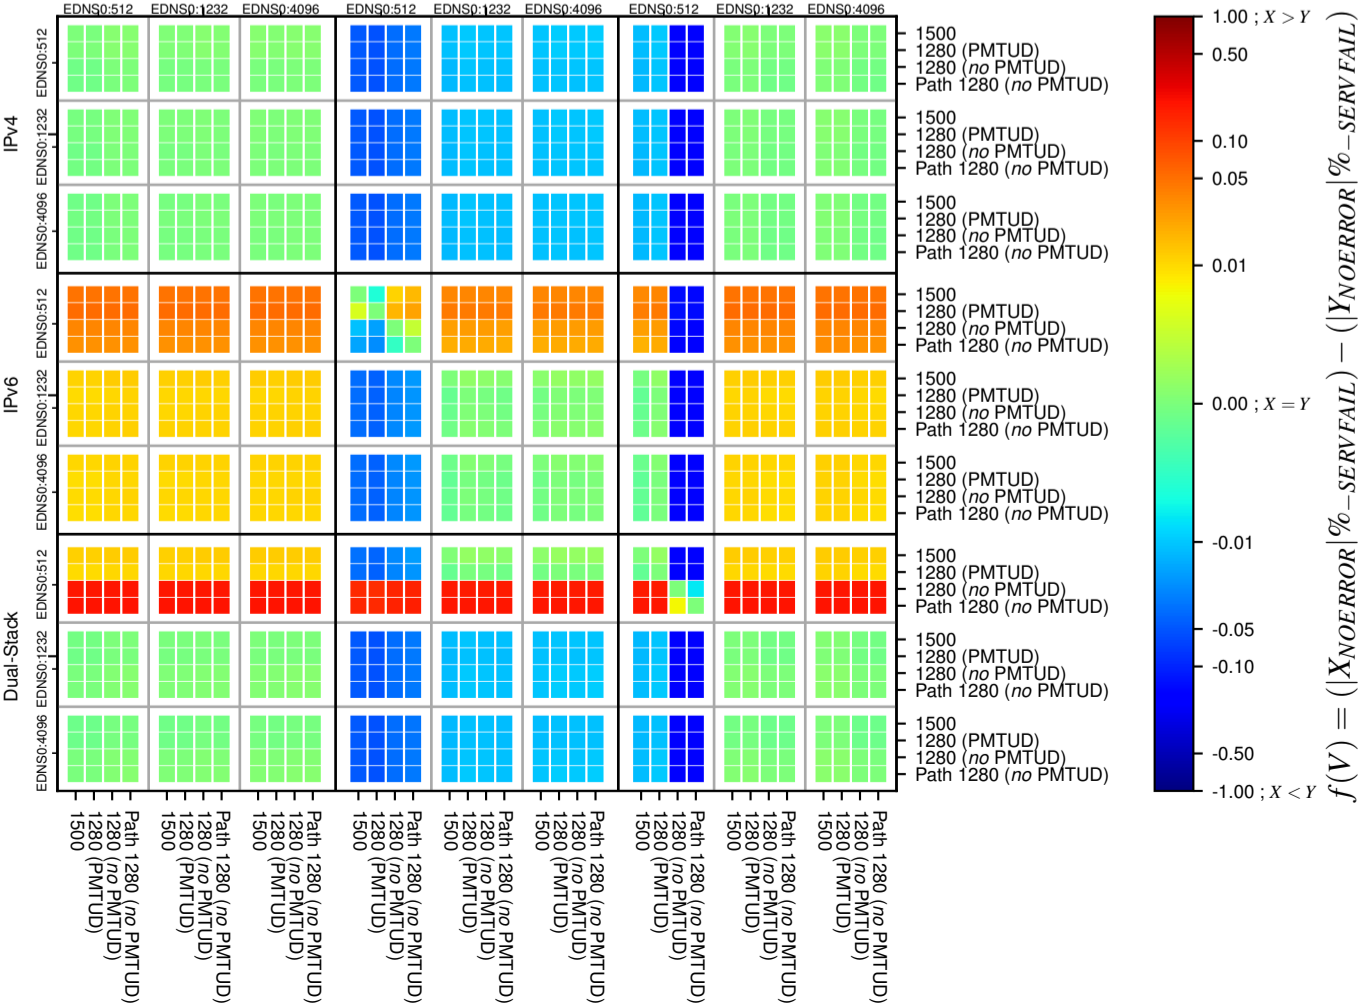

All Zones without DNSSEC for '.ru'

All Zones with DNSSEC for '.ru'

All Zones for '.ru'

$$f(V) = (|X_{NOERROR}| \% - SERVFAIL) - (|Y_{NOERROR}| \% - SERVFAIL)$$

$$f(V) = (|X_{NOERROR}| \% - SERVFAIL) - (|Y_{NOERROR}| \% - SERVFAIL)$$

$$f(V) = (|X_{NOERROR}| \% - SERVFAIL) - (|Y_{NOERROR}| \% - SERVFAIL)$$