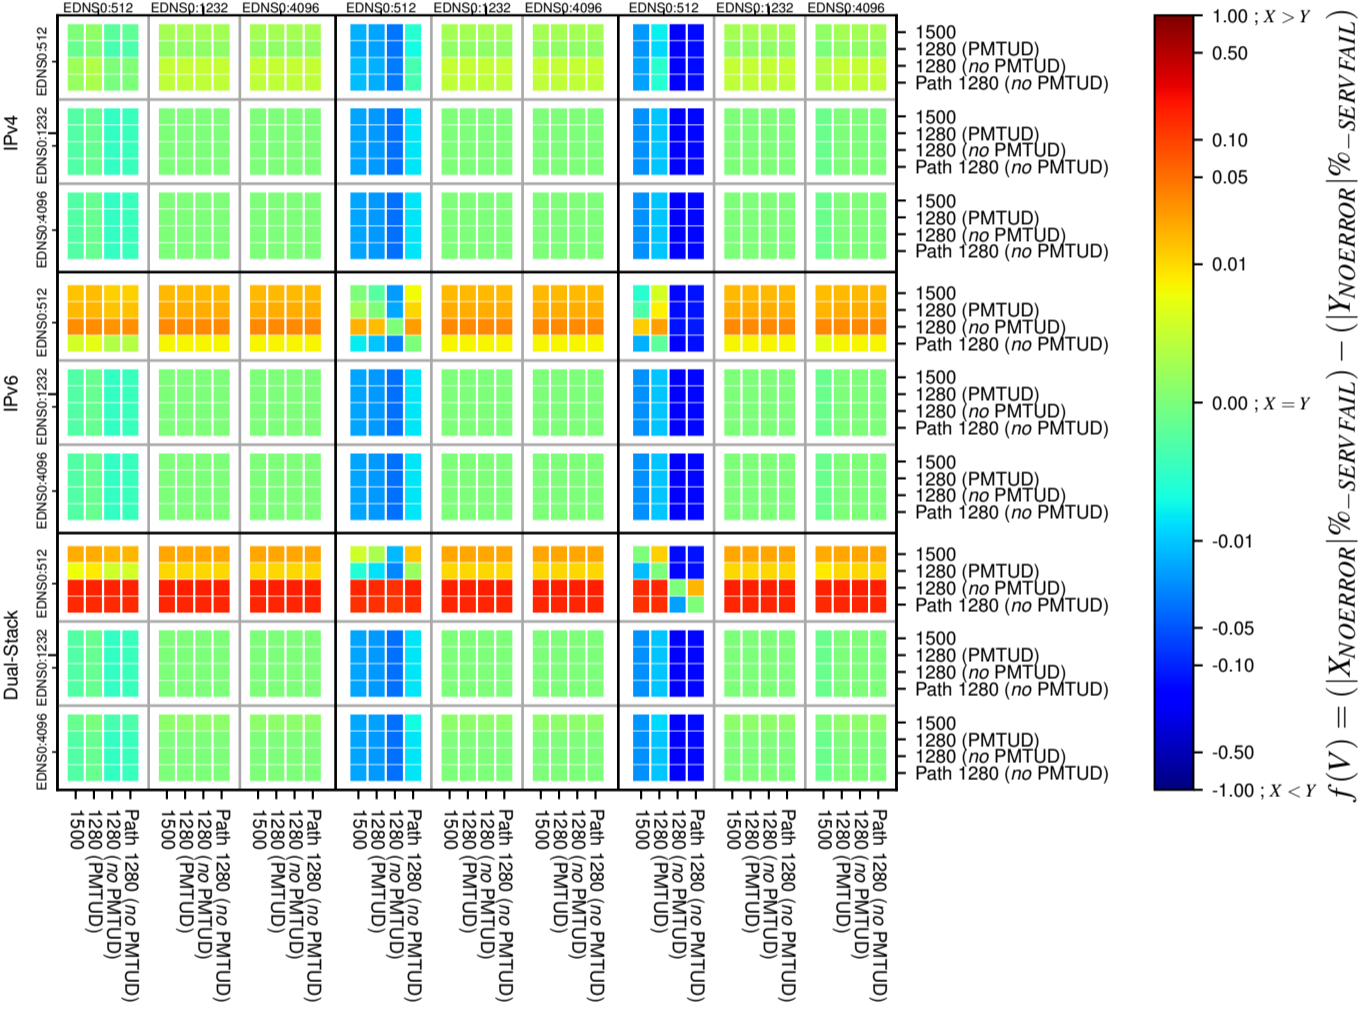

All Zones without DNSSEC for '.ru'

All Zones with DNSSEC for '.ru'

All Zones for '.ru'

$$f(V) = (|X_{NOERROR}| \% - SERVFAIL) - (|Y_{NOERROR}| \% - SERVFAIL)$$

$$f(V) = (|X_{NOERROR}| \% - SERVFAIL) - (|Y_{NOERROR}| \% - SERVFAIL)$$

$$f(V) = (|X_{NOERROR}| \% - SERVFAIL) - (|Y_{NOERROR}| \% - SERVFAIL)$$