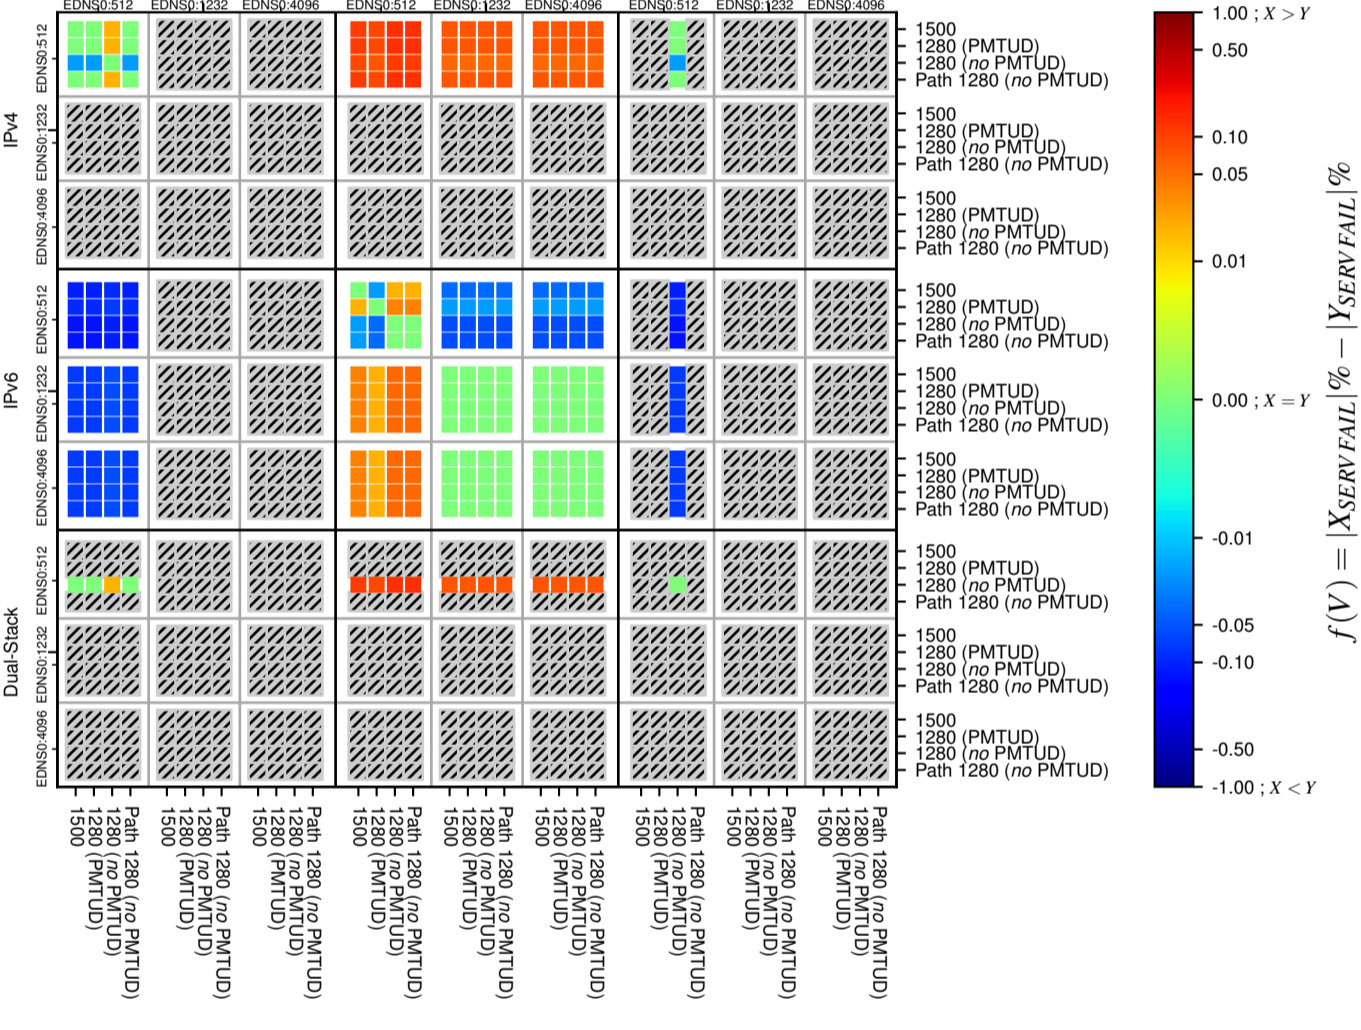

### All Zones without DNSSEC for '.br'

### All Zones with DNSSEC for '.br'

### All Zones for '.br'

$$f(V) = |X_{SERVFAIL}| \% - |Y_{SERVFAIL}| \%$$

$$f(V) = |X_{SERVFAIL}| \% - |Y_{SERVFAIL}| \%$$

$$f(V) = |X_{SERVFAIL}| \% - |Y_{SERVFAIL}| \%$$