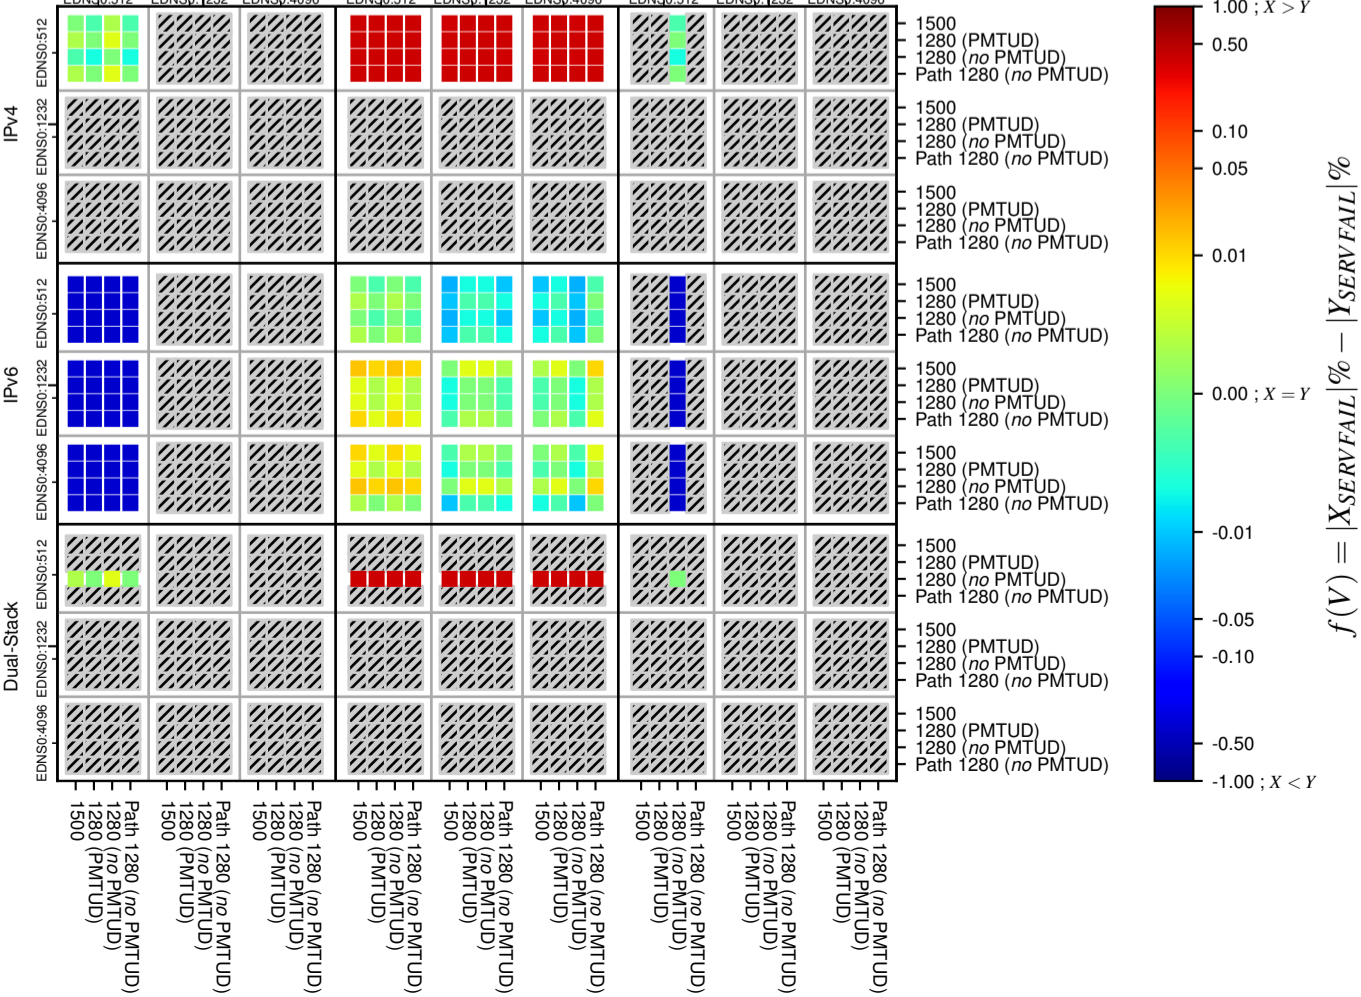

### All Zones without DNSSEC for '.br'

### All Zones with DNSSEC for '.br'

### All Zones for '.br'

$$f(V) = |X_{SERVFAIL}| \% - |Y_{SERVFAIL}| \%$$

$$f(V) = |X_{SERVFAIL}| \% - |Y_{SERVFAIL}| \%$$

$$f(V) = |X_{SERVFAIL}| \% - |Y_{SERVFAIL}| \%$$