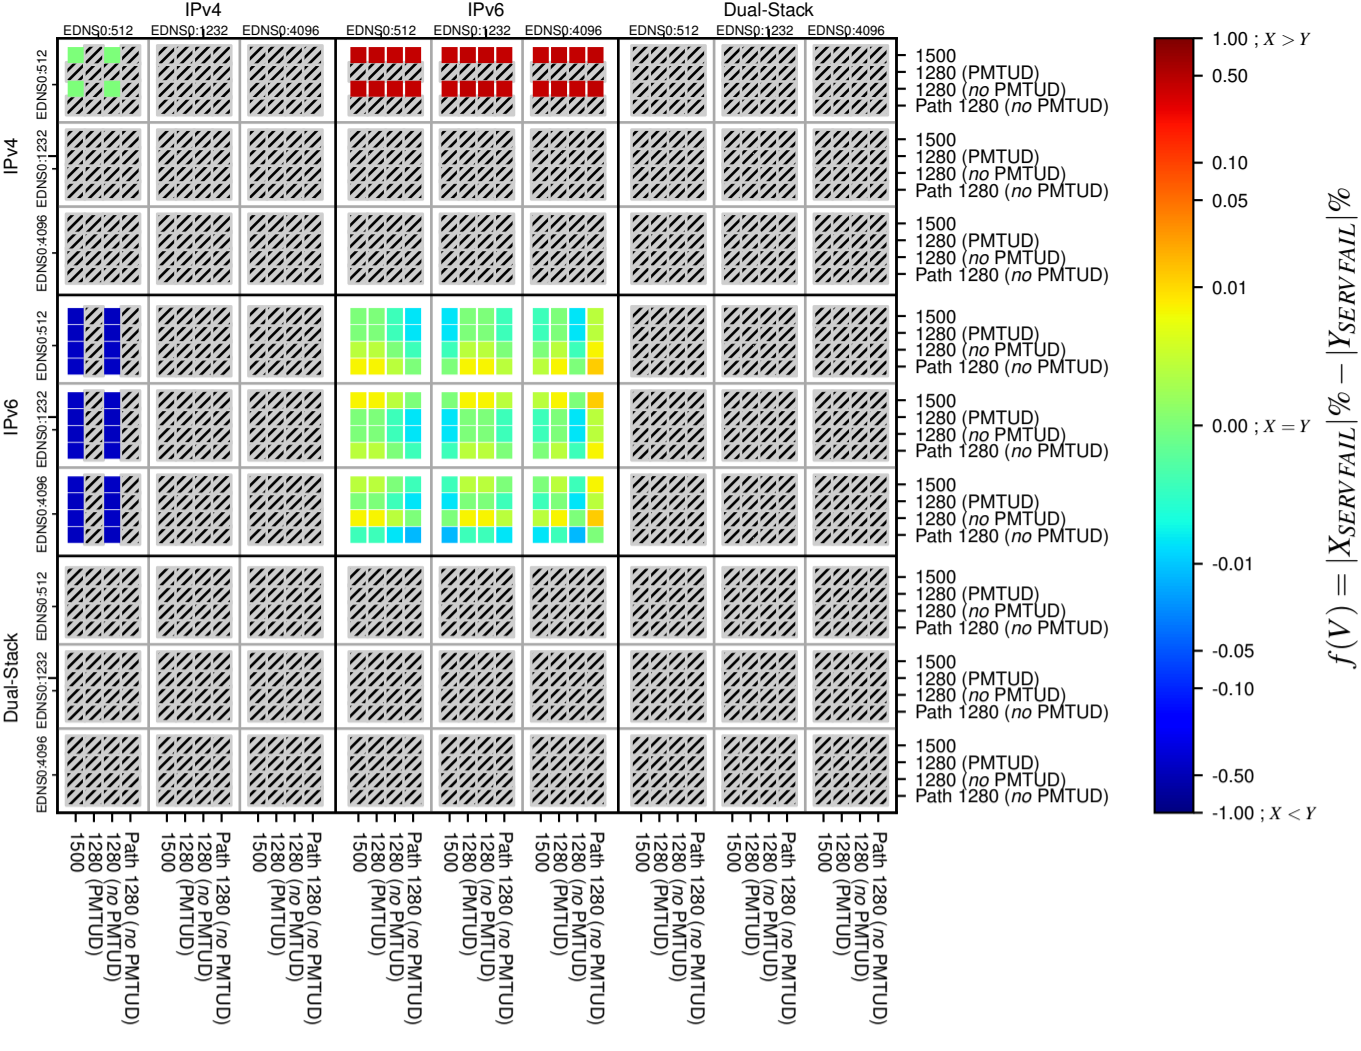

### All Zones without DNSSEC for '.br'

### All Zones with DNSSEC for '.br'

### All Zones for '.br'

$$f(V) = |X_{SERVFAIL}| \% - |Y_{SERVFAIL}| \%$$

$$f(V) = |X_{SERVFAIL}| \% - |Y_{SERVFAIL}| \%$$

$$f(V) = |X_{SERVFAIL}| \% - |Y_{SERVFAIL}| \%$$