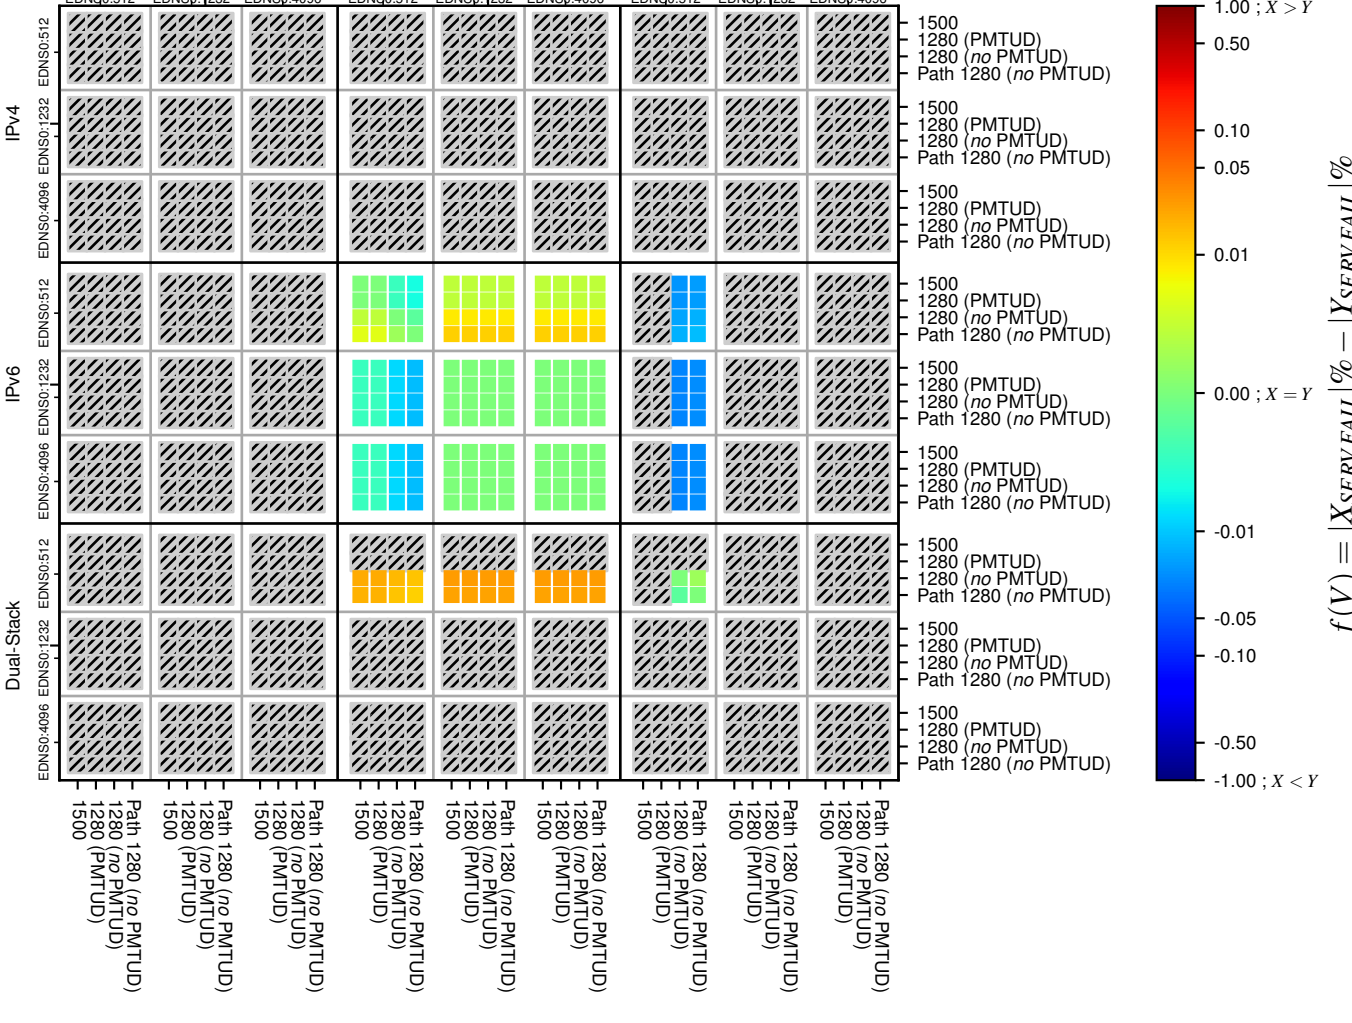

All Zones without DNSSEC for '.jp'

All Zones with DNSSEC for '.jp'

All Zones for '.jp'