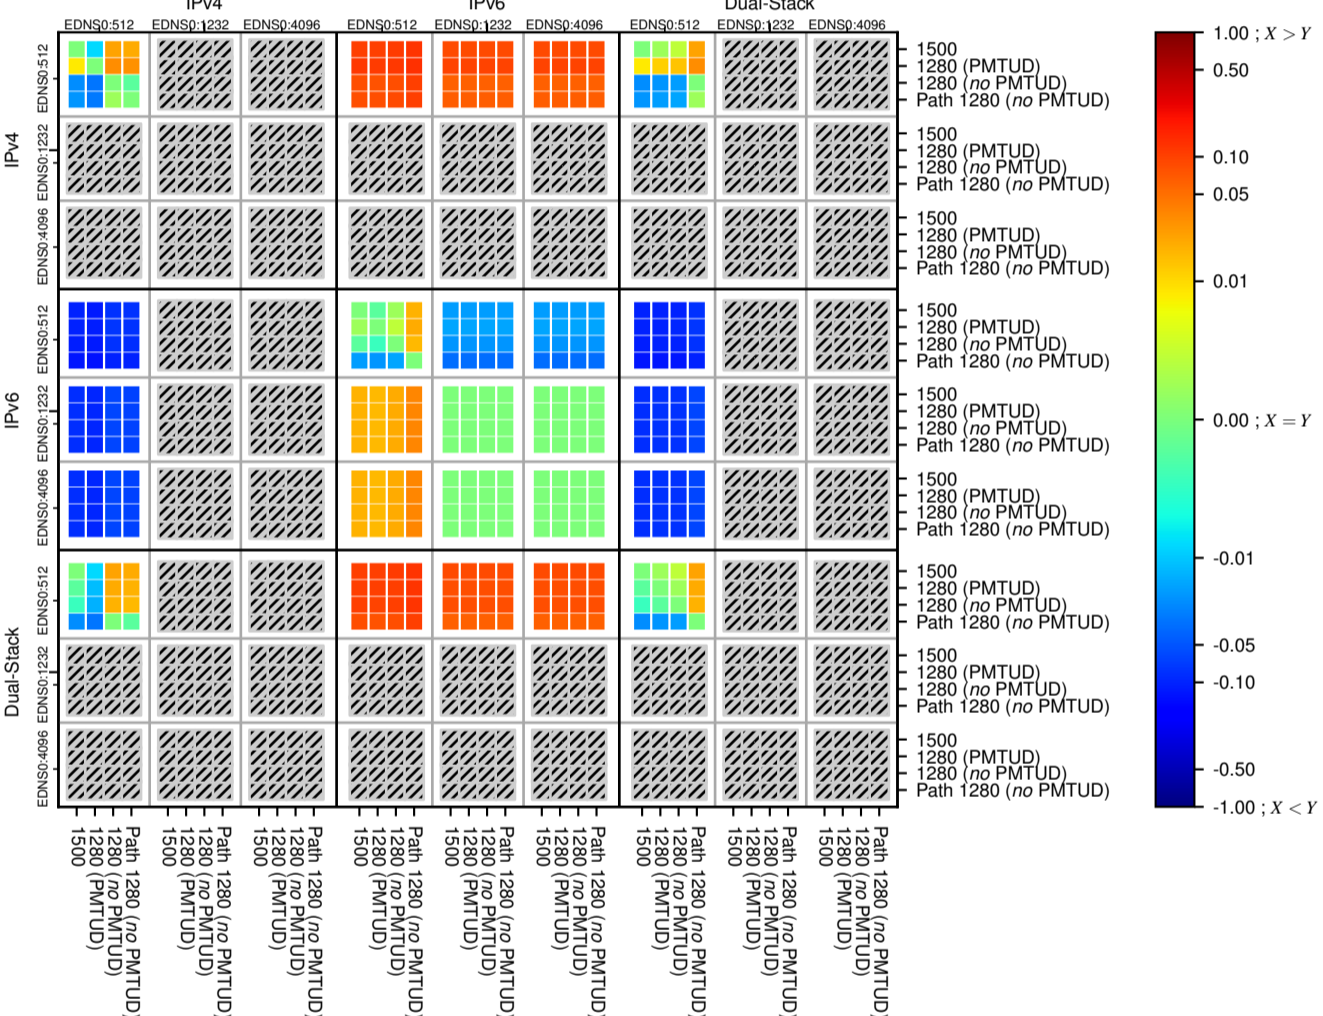

All Zones with DNSSEC for '.se'