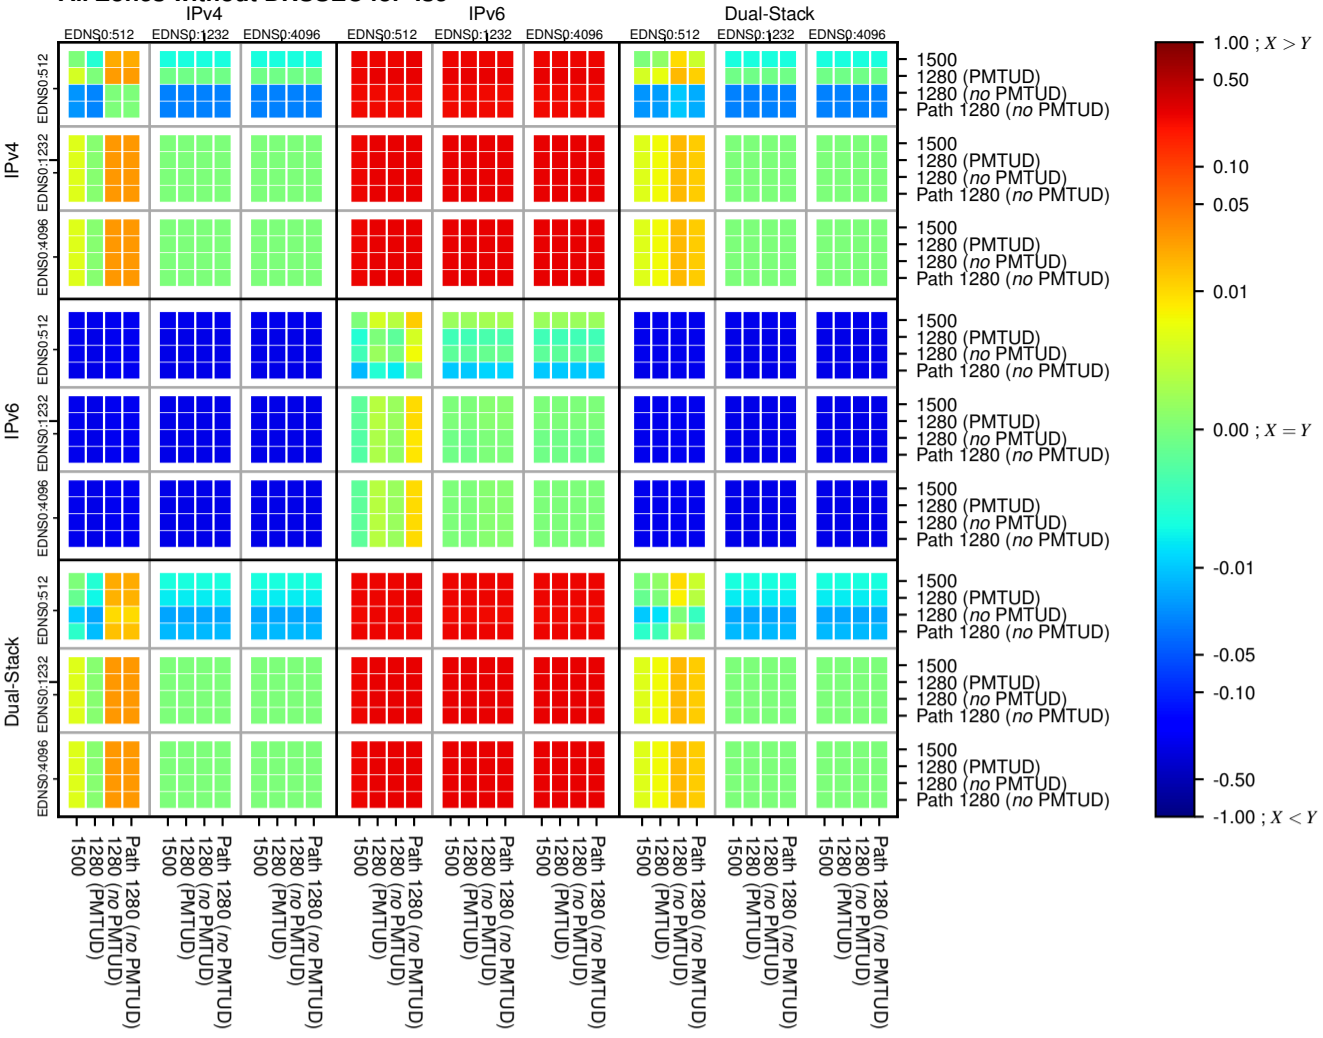

### All Zones without DNSSEC for '.se'