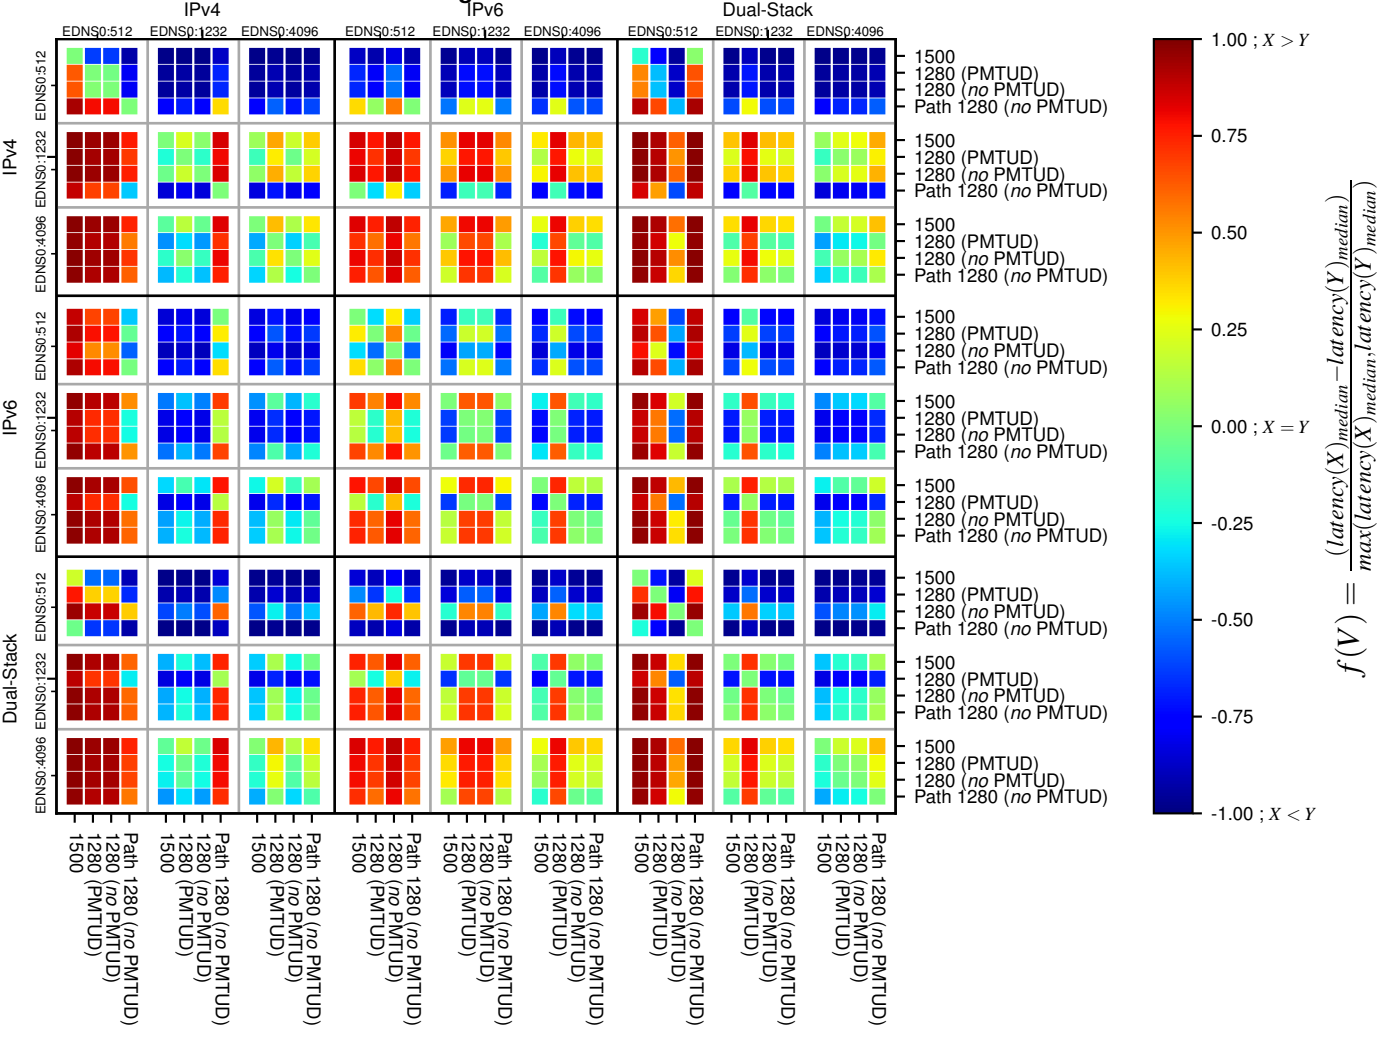

### All Zones without DNSSEC returning NOERROR for '.de'