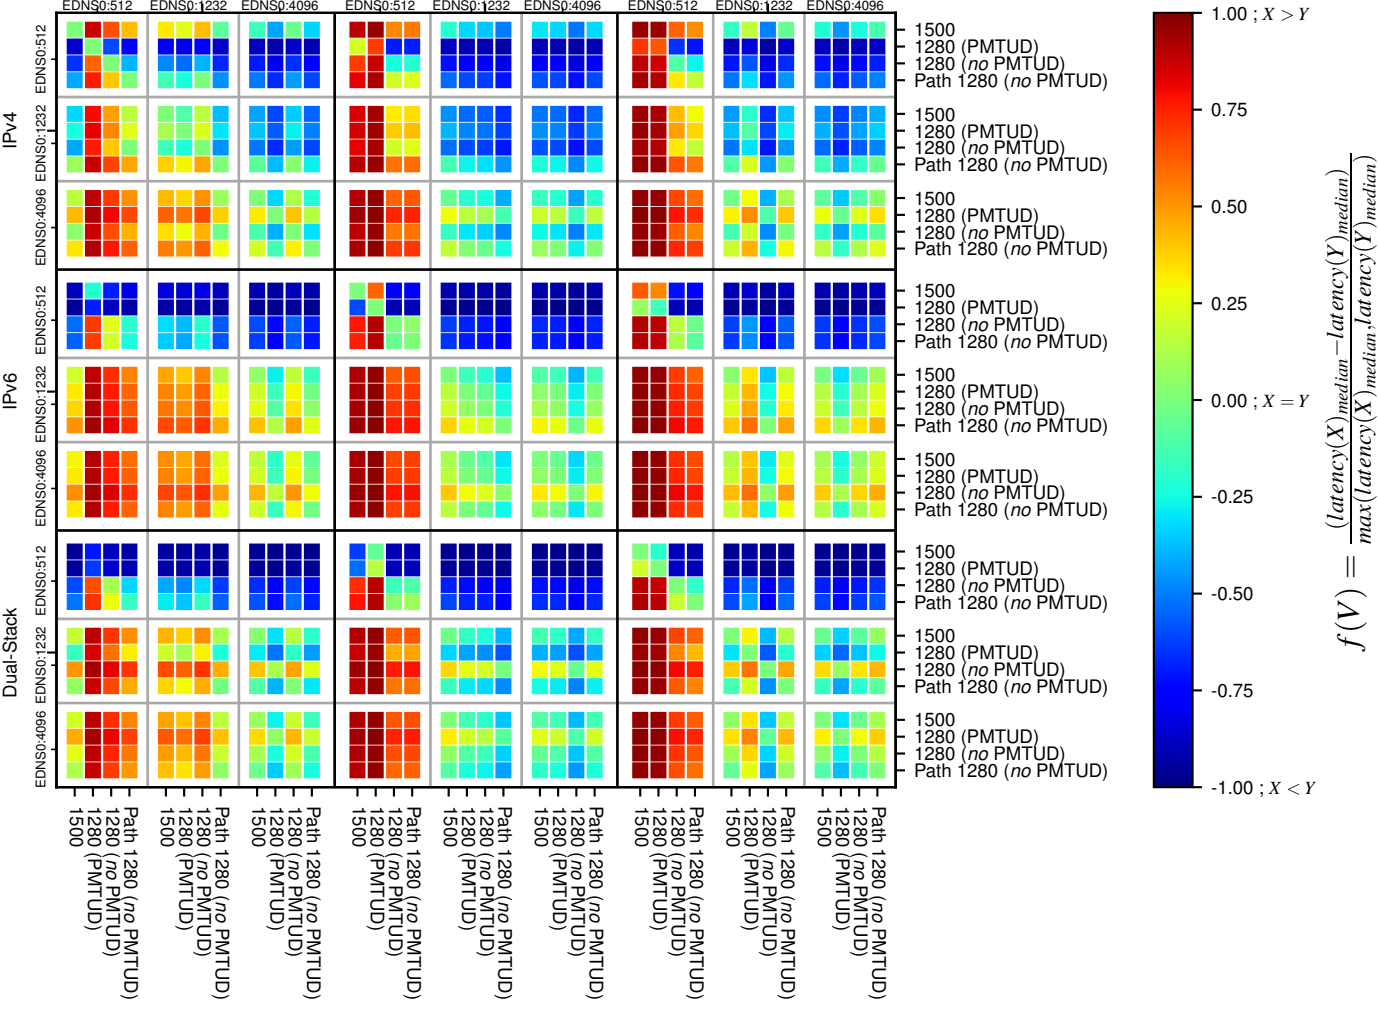

All Zones with DNSSEC returning NOERROR for '.de'