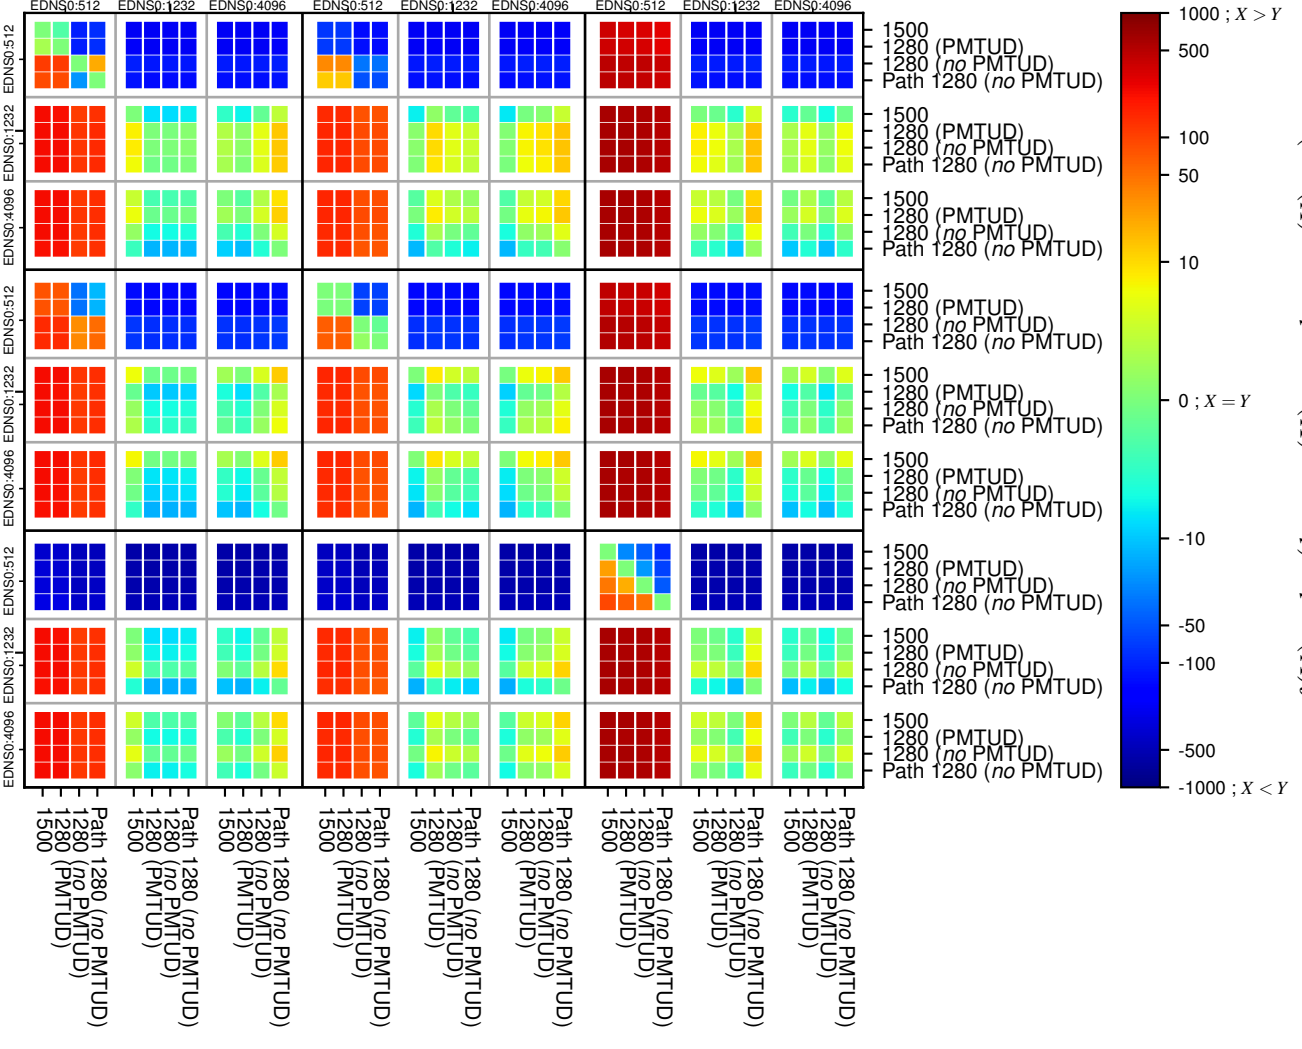

All Zones with DNSSEC returning NOERROR for '.de'