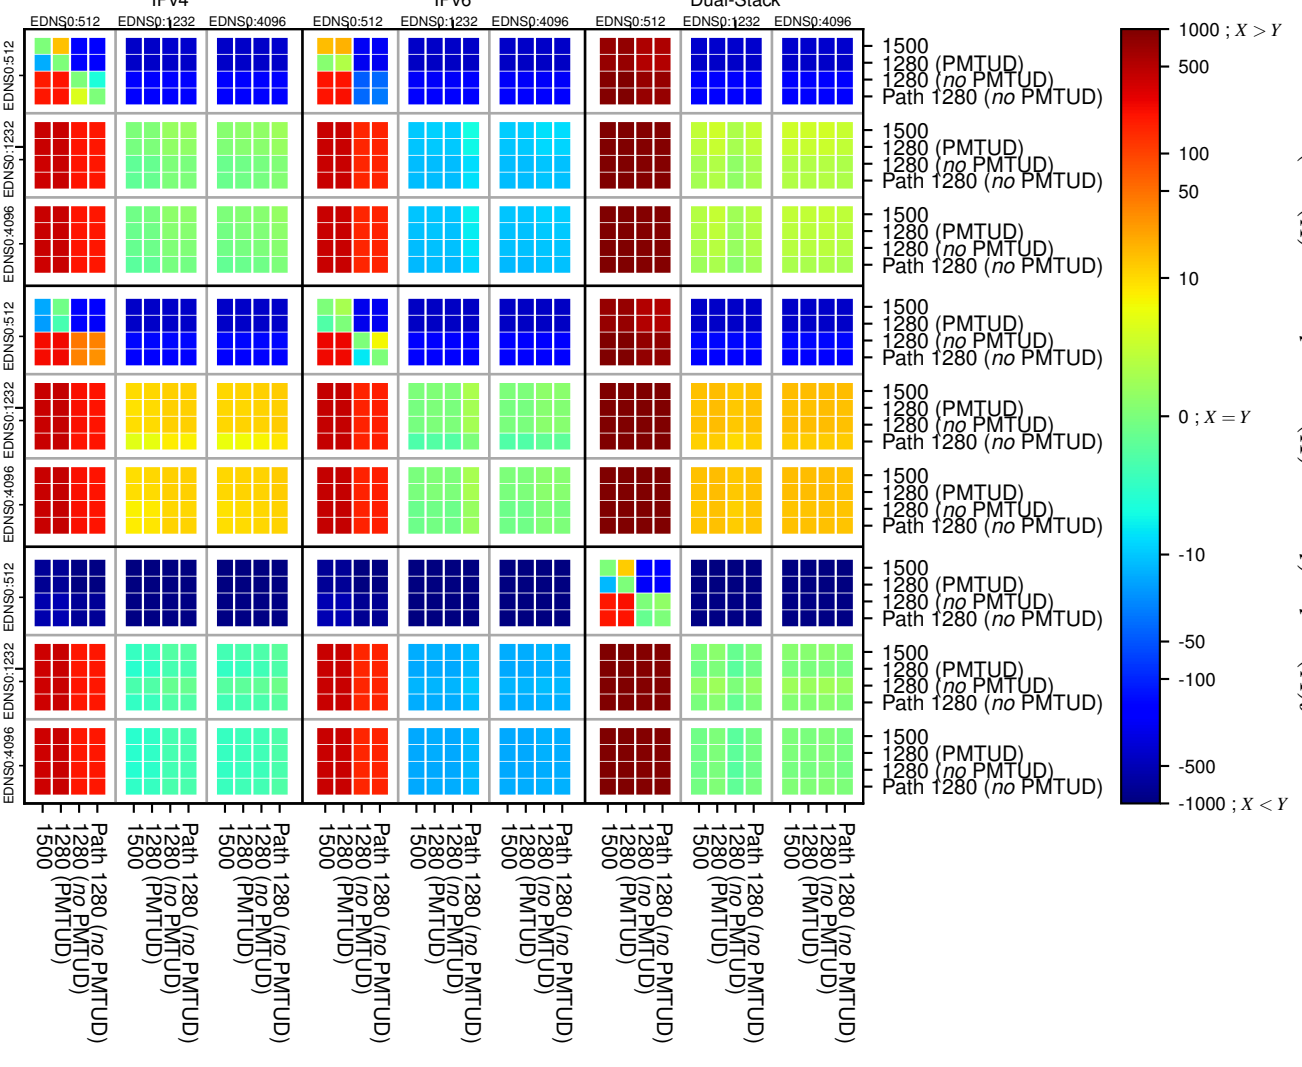

### All Zones without DNSSEC returning NOERROR for '.de'