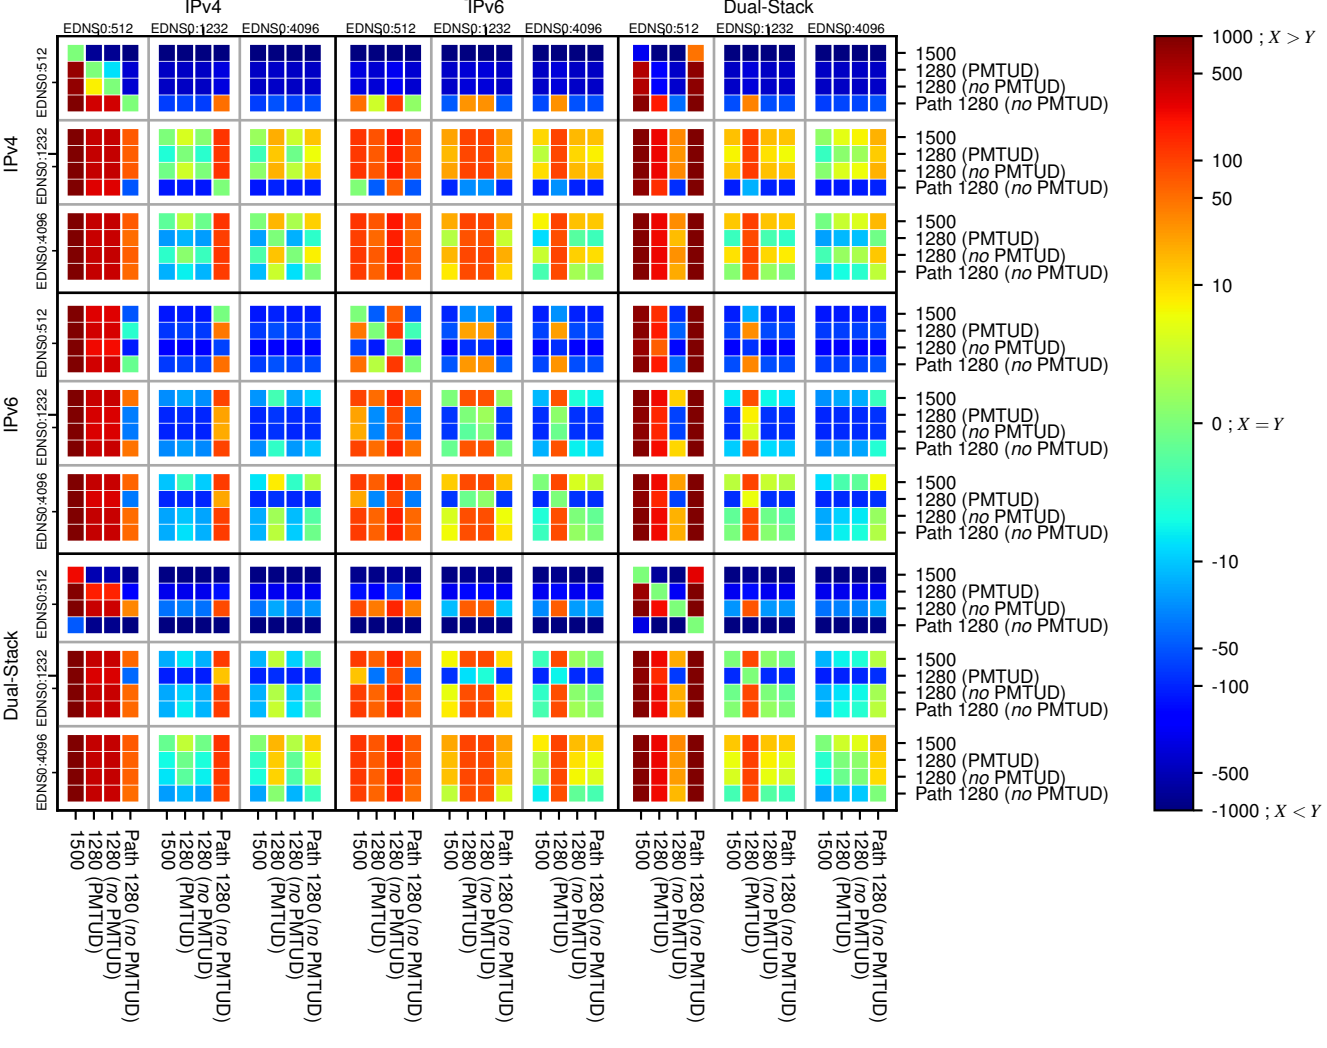

All Zones without DNSSEC returning NOERROR for '.de'

All Zones with DNSSEC returning NOERROR for '.de'

All Zones returning NOERROR for '.de'