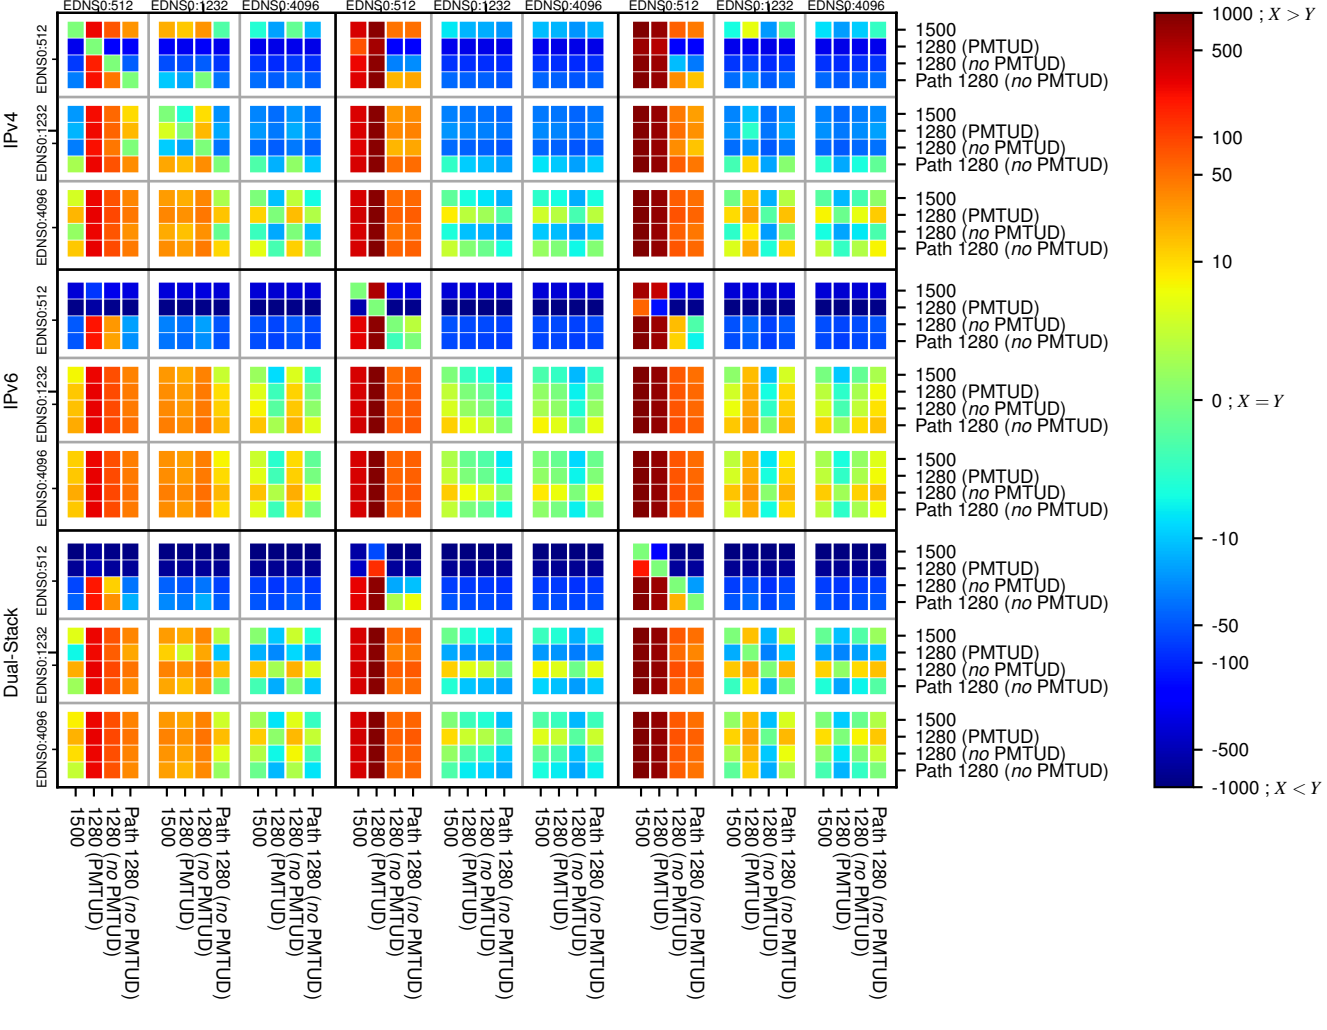

All Zones without DNSSEC returning NOERROR for '.de'

All Zones with DNSSEC returning NOERROR for '.de'

All Zones returning NOERROR for '.de'