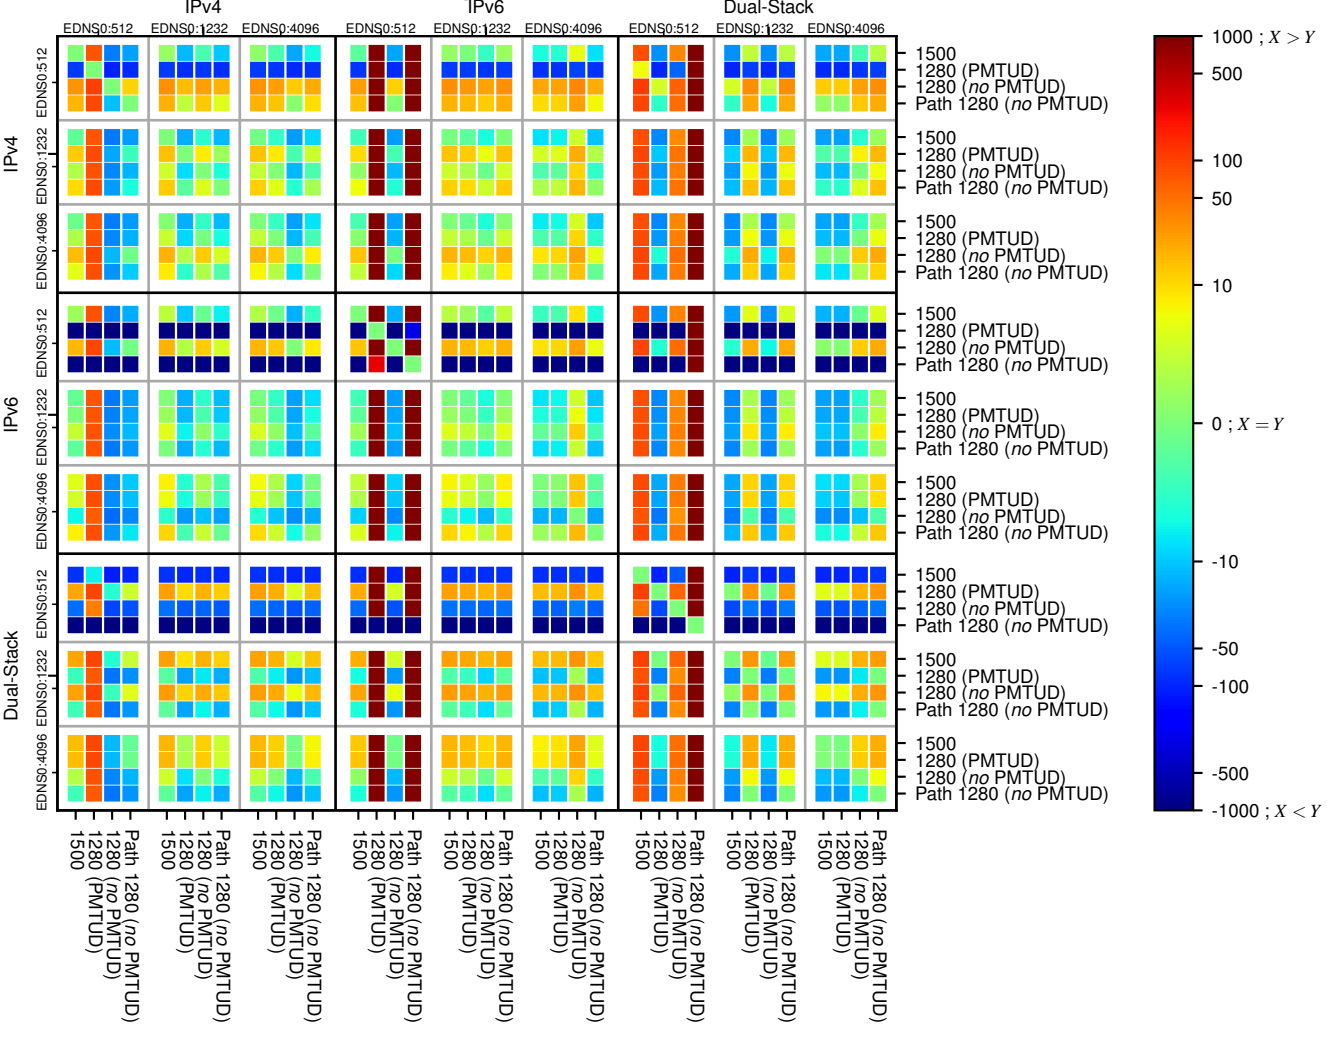

### All Zones without DNSSEC returning NOERROR for '.se'