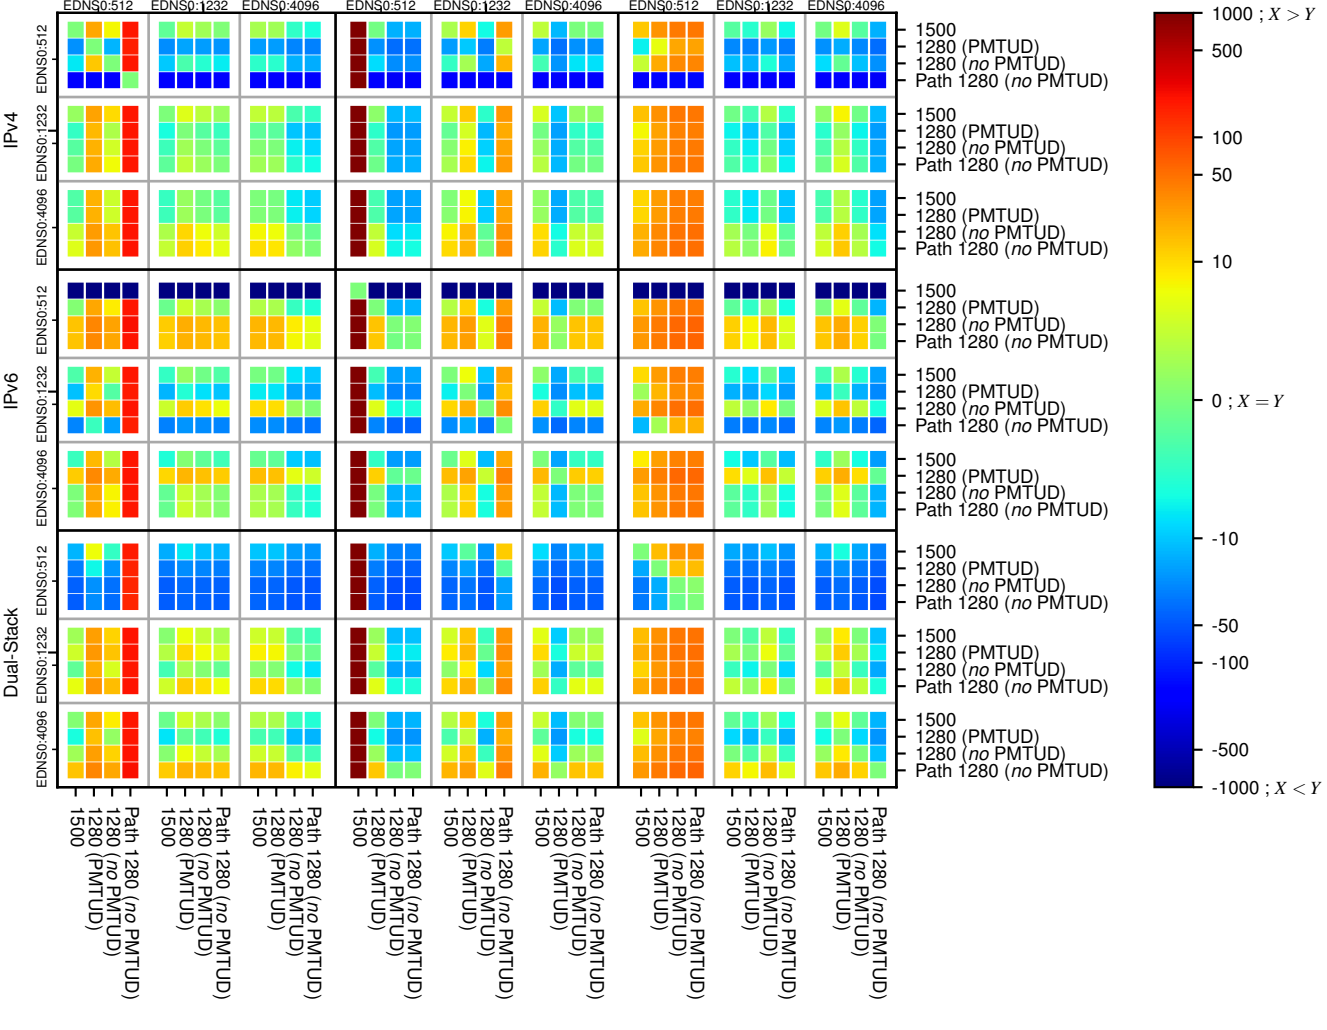

### All Zones without DNSSEC returning NOERROR for '.se'

### All Zones with DNSSEC returning NOERROR for '.se'