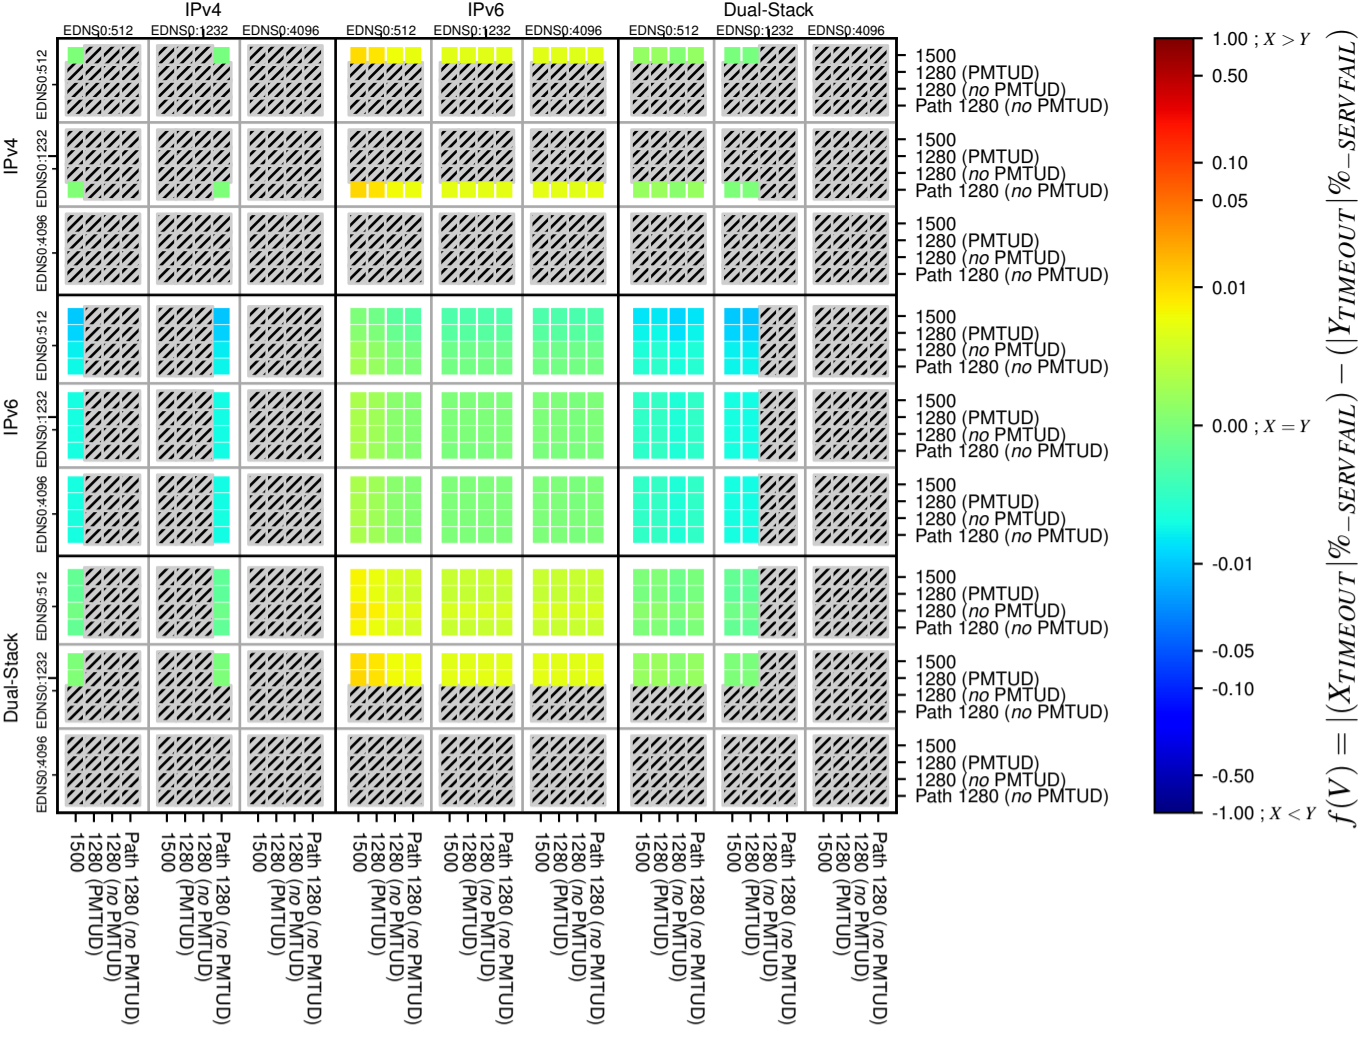

All Zones without DNSSEC for '.de'

All Zones with DNSSEC for '.de'

All Zones for '.de'