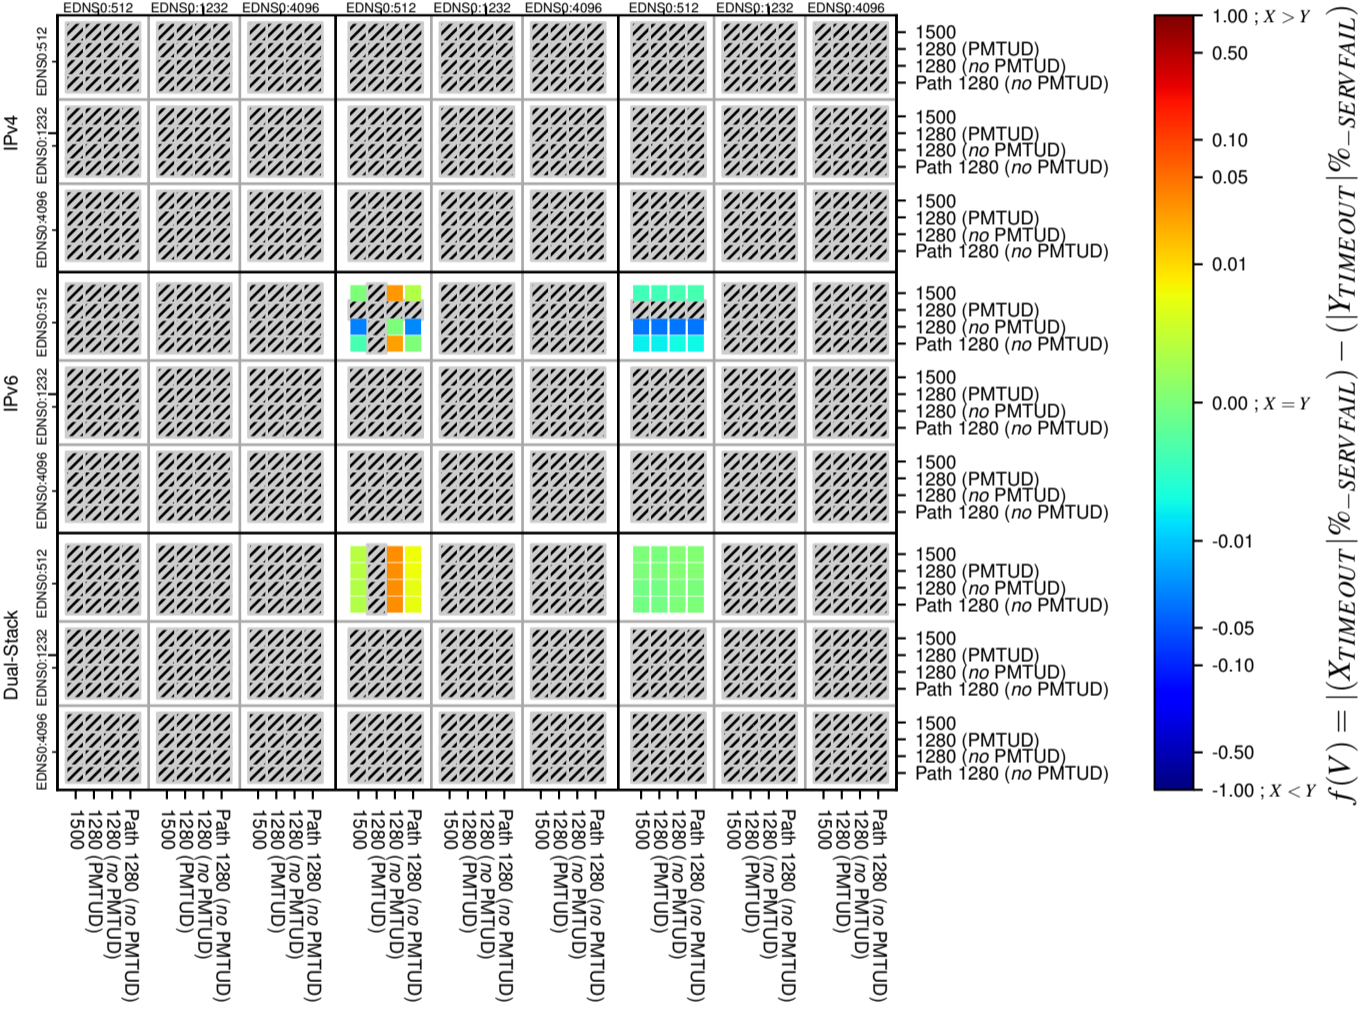

All Zones without DNSSEC for '.it'

All Zones with DNSSEC for '.it'

All Zones for '.it'

$$f(V) = |X_{TIMEOUT} \% - SERVFAIL} - (Y_{TIMEOUT} \% - SERVFAIL)}$$

$$f(V) = |X_{TIMEOUT} \% - SERVFAIL} - (Y_{TIMEOUT} \% - SERVFAIL)}$$

$$f(V) = |X_{TIMEOUT} \% - SERVFAIL} - (Y_{TIMEOUT} \% - SERVFAIL)}$$