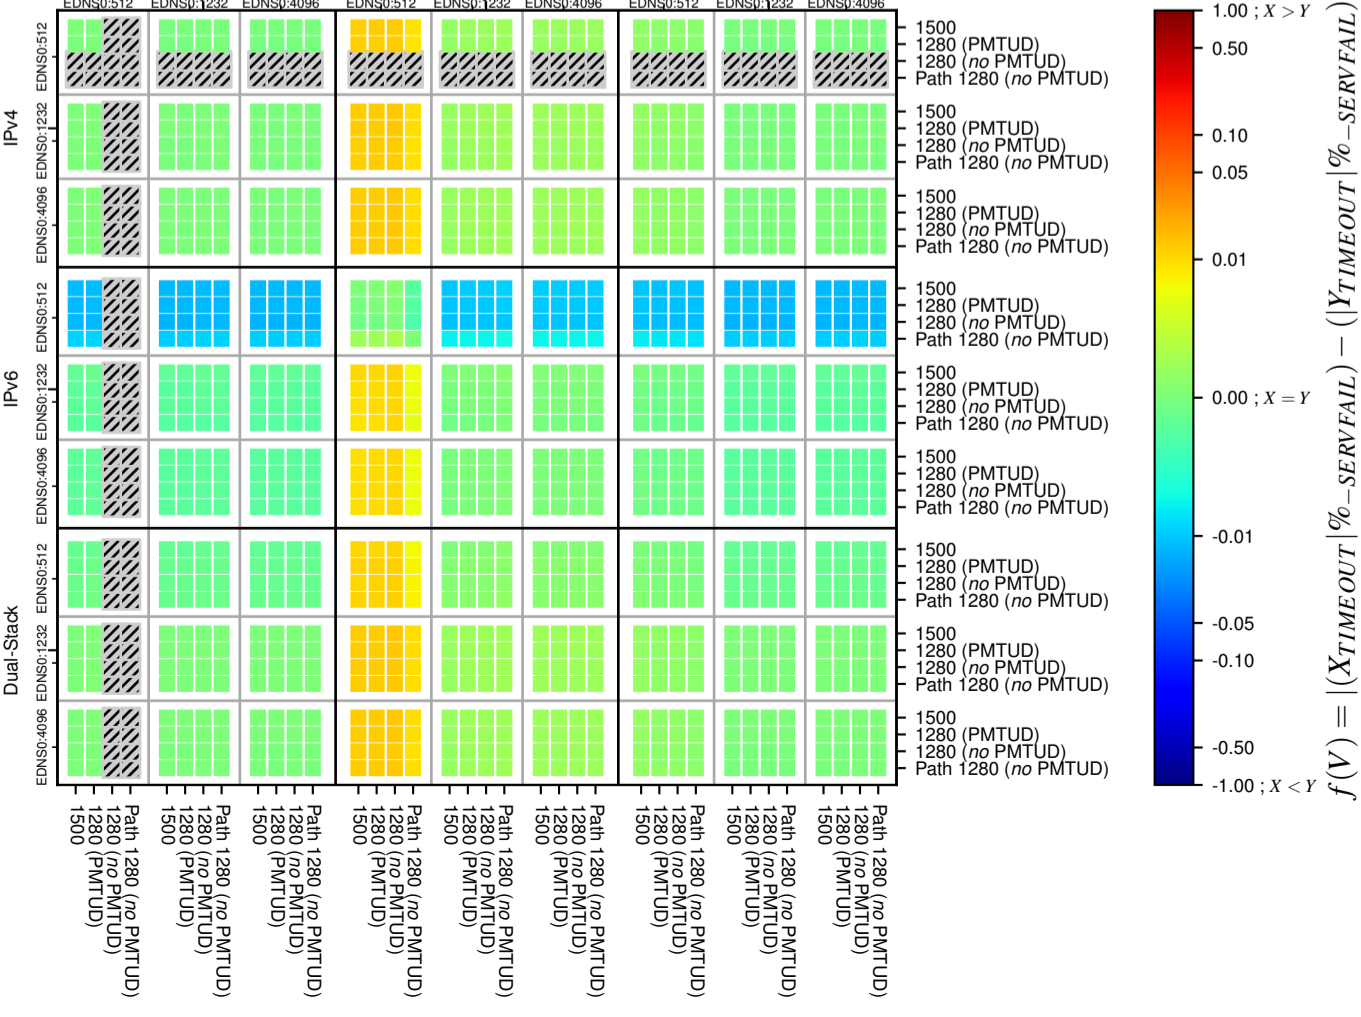

All Zones without DNSSEC for '.it'

All Zones with DNSSEC for '.it'

All Zones for '.it'

$$f(V) = |X_{TIMEOUT} \% - SERVFAIL} - (Y_{TIMEOUT} \% - SERVFAIL)}$$

$$f(V) = |X_{TIMEOUT} \% - SERVFAIL} - (Y_{TIMEOUT} \% - SERVFAIL)}$$

$$f(V) = |X_{TIMEOUT} \% - SERVFAIL} - (Y_{TIMEOUT} \% - SERVFAIL)}$$