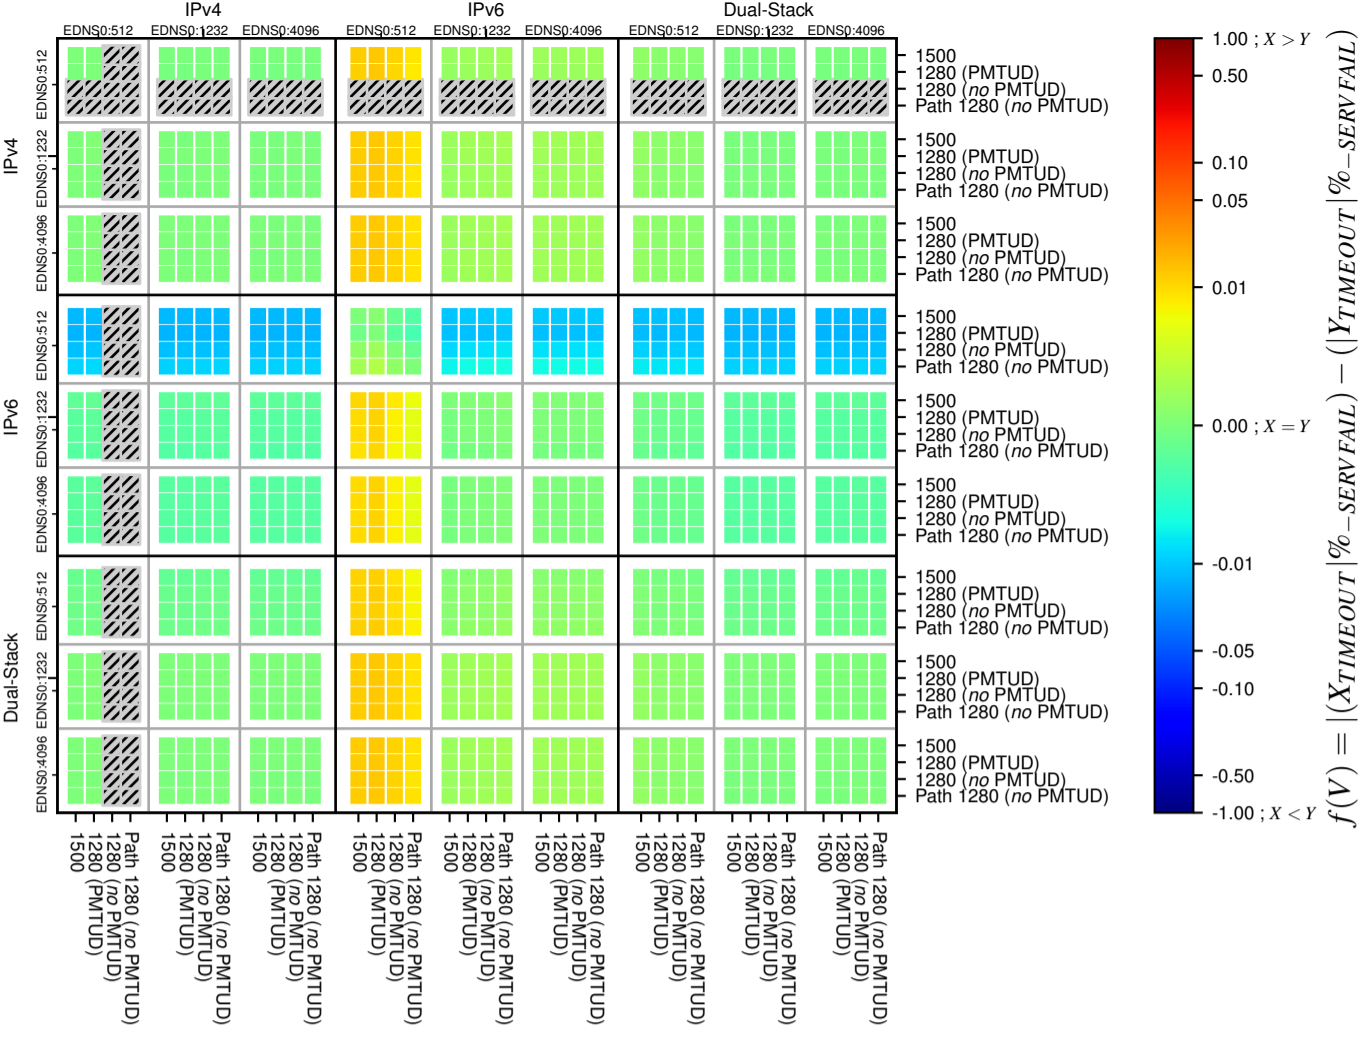

All Zones without DNSSEC for '.it'

All Zones with DNSSEC for '.it'

All Zones for '.it'

$$f(V) = |X_{TIMEOUT} \% - SERVFAIL} - (Y_{TIMEOUT} \% - SERVFAIL)}$$

$$f(V) = |X_{TIMEOUT} \% - SERVFAIL} - (Y_{TIMEOUT} \% - SERVFAIL)}$$

$$f(V) = |X_{TIMEOUT} \% - SERVFAIL} - (Y_{TIMEOUT} \% - SERVFAIL)}$$