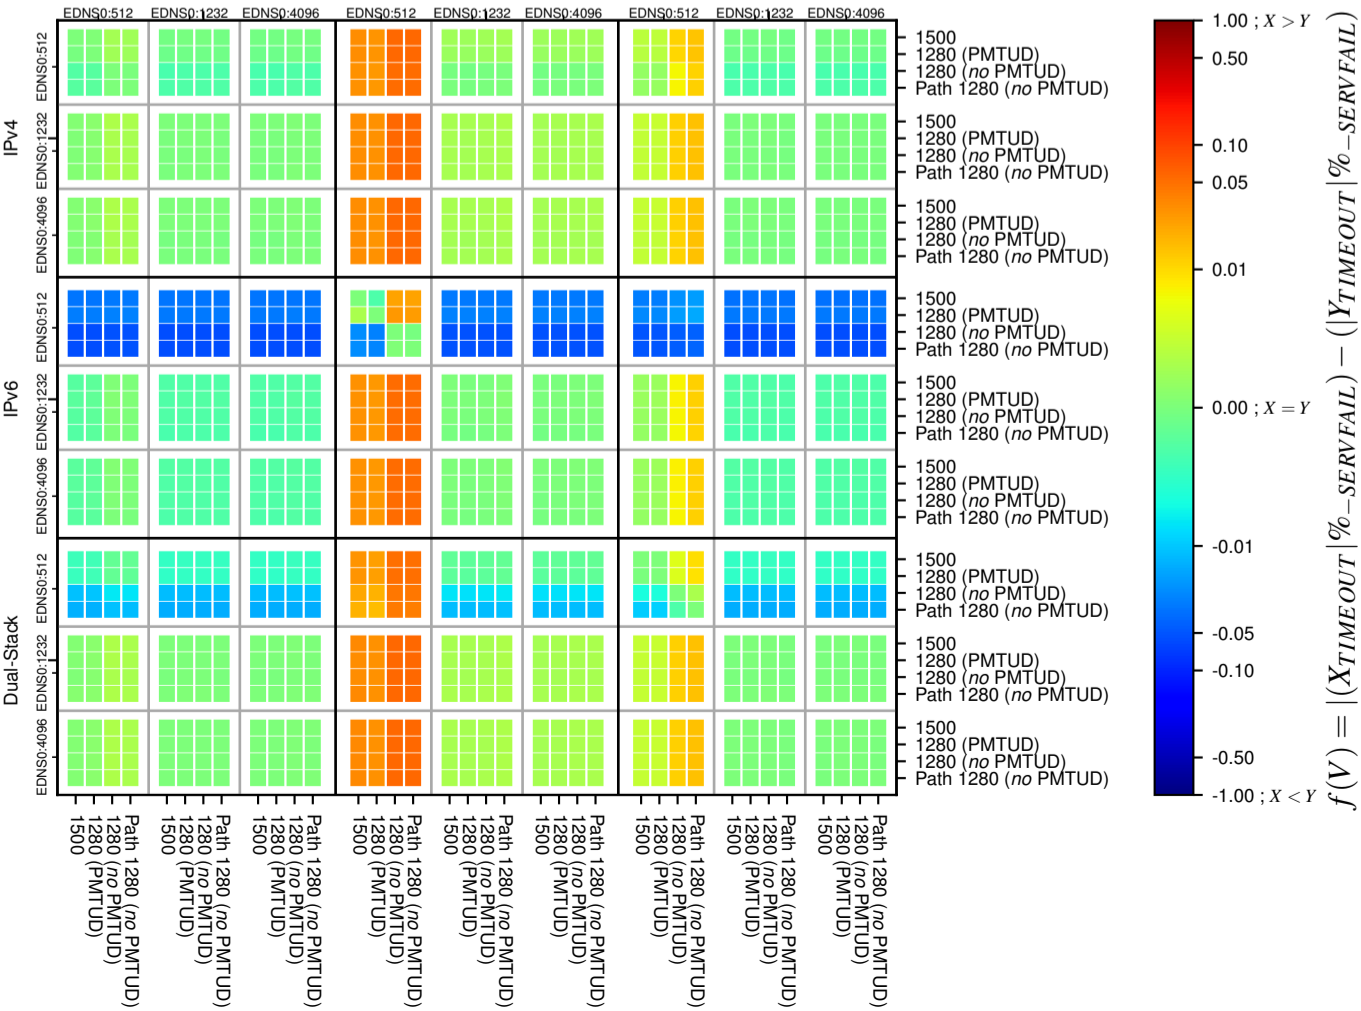

All Zones without DNSSEC for '.net'

All Zones with DNSSEC for '.net'

All Zones for '.net'

$$f(V) = |X_{TIMEOUT} \% - SERVFAIL} - (Y_{TIMEOUT} \% - SERVFAIL)}$$

$$f(V) = |X_{TIMEOUT} \% - SERVFAIL} - (Y_{TIMEOUT} \% - SERVFAIL)}$$

$$f(V) = |X_{TIMEOUT} \% - SERVFAIL} - (Y_{TIMEOUT} \% - SERVFAIL)}$$