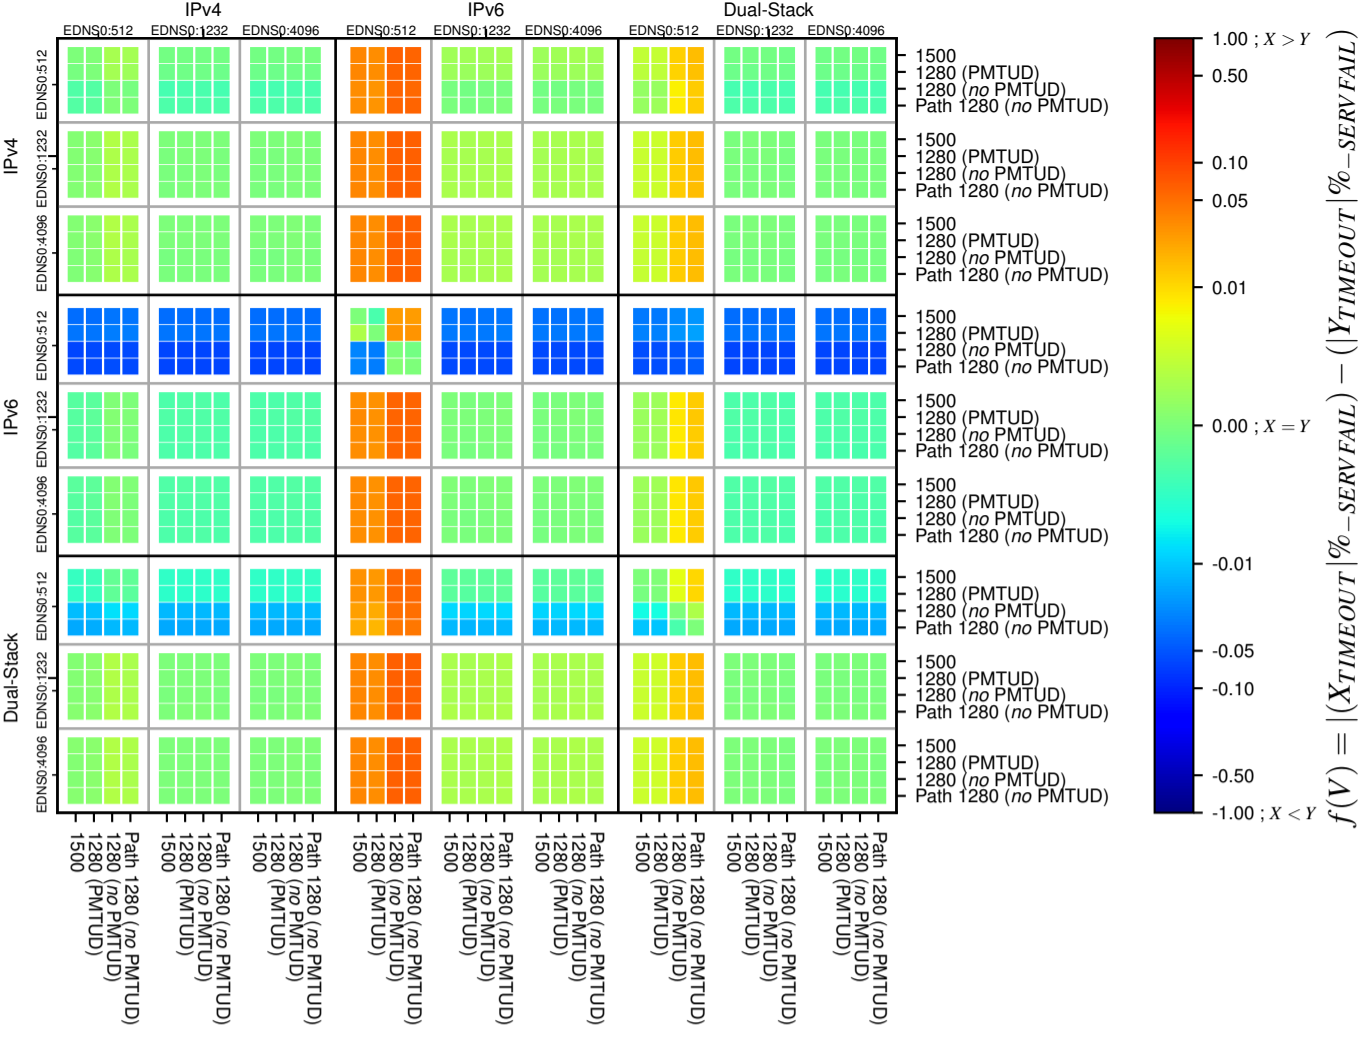

All Zones without DNSSEC for '.net'

All Zones with DNSSEC for '.net'

All Zones for '.net'

$$f(V) = |X_{TIMEOUT} \% - SERVFAIL} - (Y_{TIMEOUT} \% - SERVFAIL)}$$

$$f(V) = |X_{TIMEOUT} \% - SERVFAIL} - (Y_{TIMEOUT} \% - SERVFAIL)}$$

$$f(V) = |X_{TIMEOUT} \% - SERVFAIL} - (Y_{TIMEOUT} \% - SERVFAIL)}$$