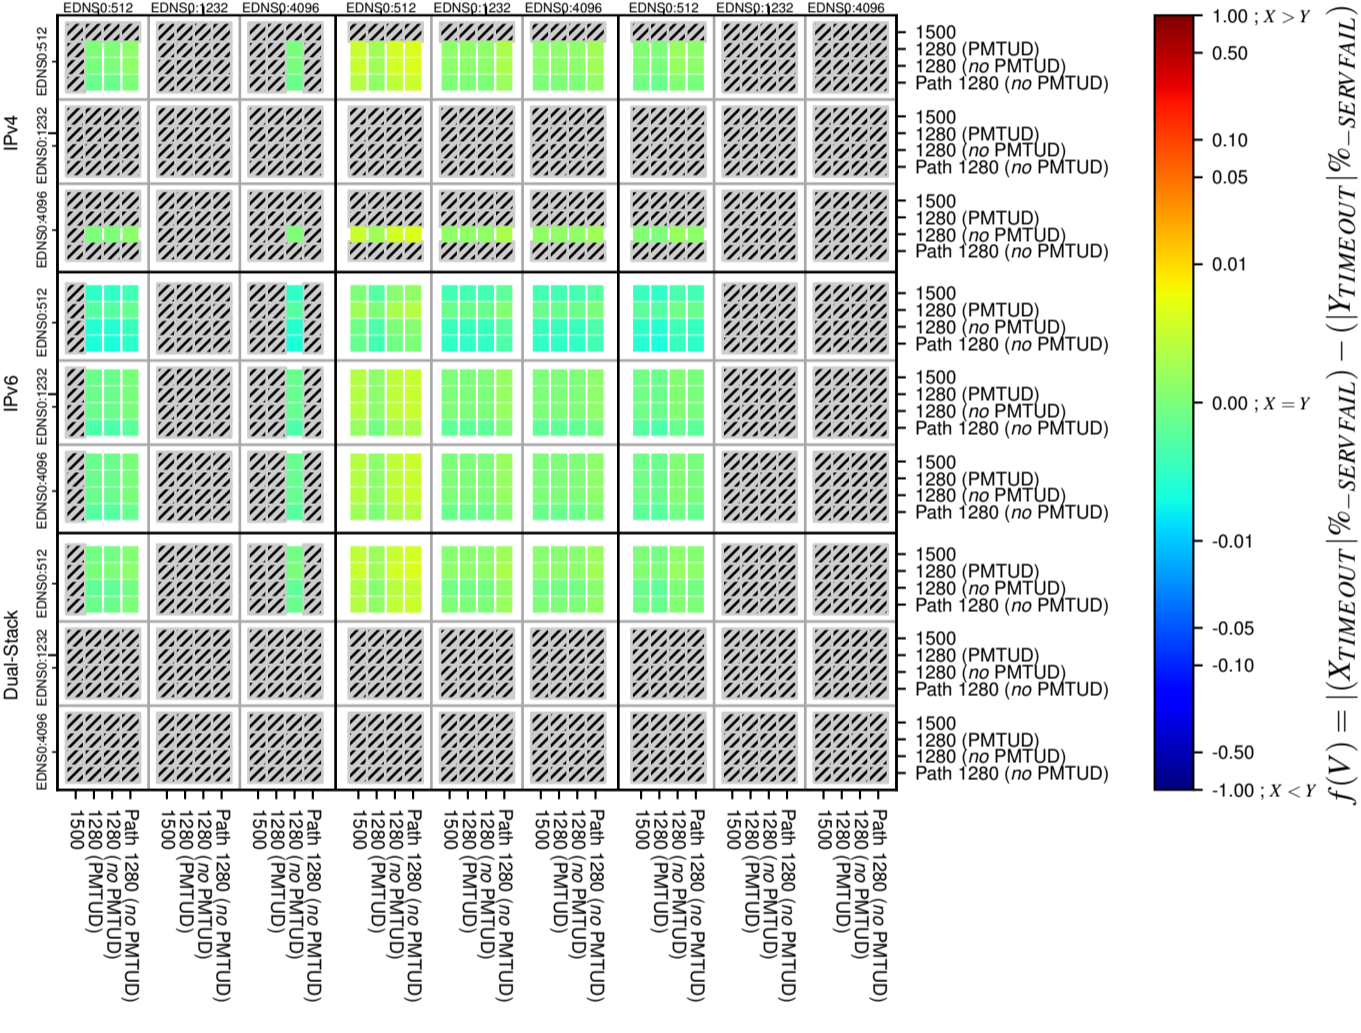

All Zones without DNSSEC for '.net'

All Zones with DNSSEC for '.net'

All Zones for '.net'

$$f(V) = |X_{TIMEOUT} \% - SERVFAIL} - (Y_{TIMEOUT} \% - SERVFAIL)}$$

$$f(V) = |X_{TIMEOUT} \% - SERVFAIL} - (Y_{TIMEOUT} \% - SERVFAIL)}$$

$$f(V) = |X_{TIMEOUT} \% - SERVFAIL} - (Y_{TIMEOUT} \% - SERVFAIL)}$$