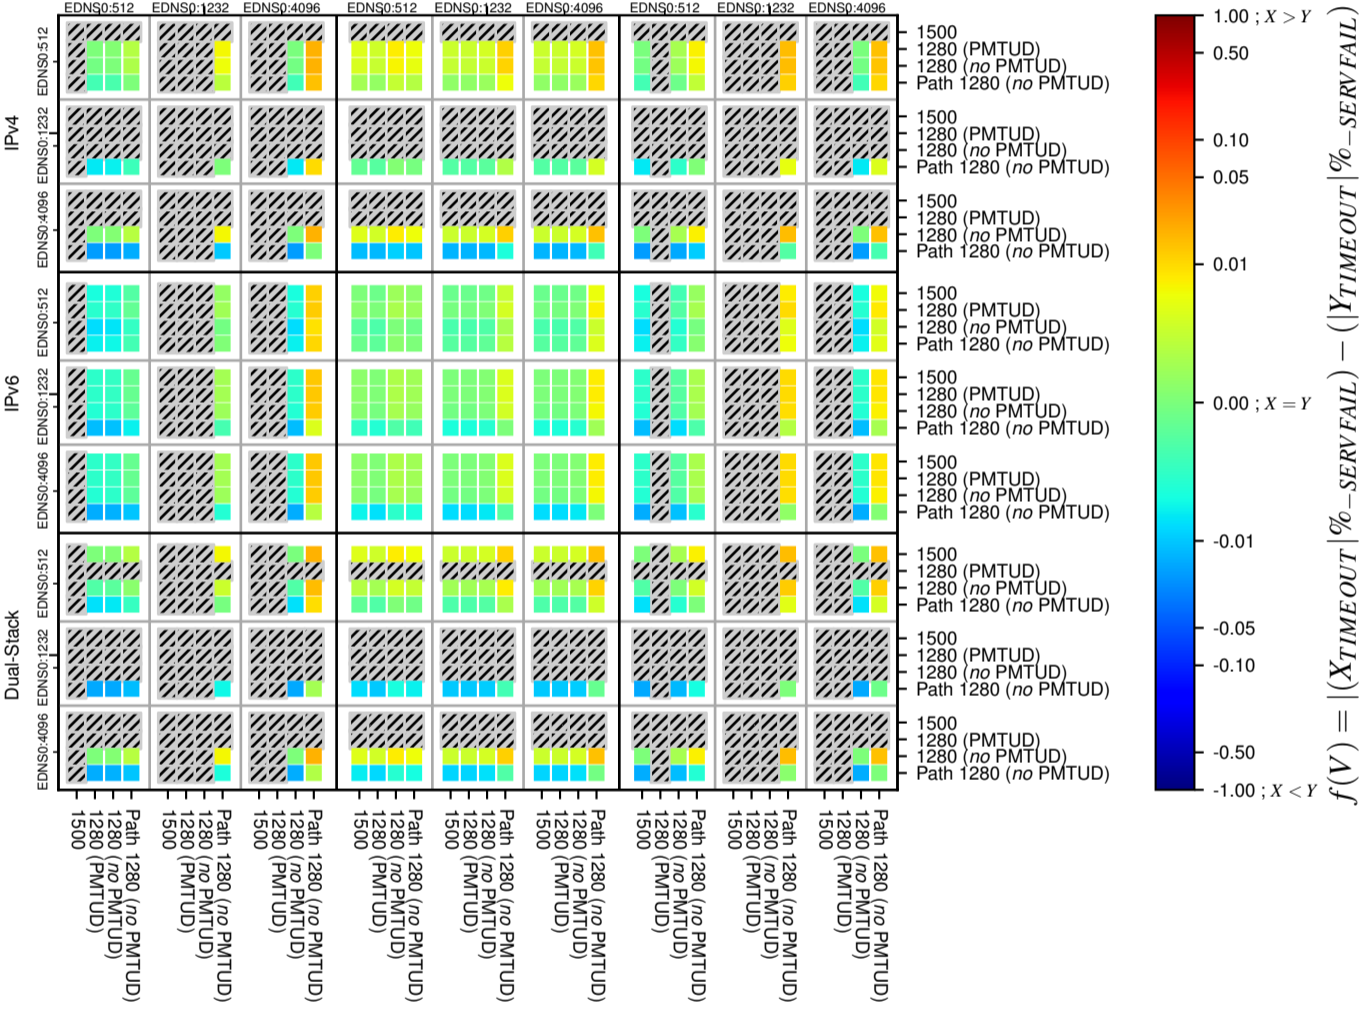

All Zones without DNSSEC for '.nl'

All Zones with DNSSEC for '.nl'

All Zones for '.nl'

$$f(V) = |(X_{TIMEOUT} | \% - SERVFAIL) - (Y_{TIMEOUT} | \% - SERVFAIL)|$$

$$f(V) = |(X_{TIMEOUT} | \% - SERVFAIL) - (Y_{TIMEOUT} | \% - SERVFAIL)|$$

$$f(V) = |(X_{TIMEOUT} | \% - SERVFAIL) - (Y_{TIMEOUT} | \% - SERVFAIL)|$$