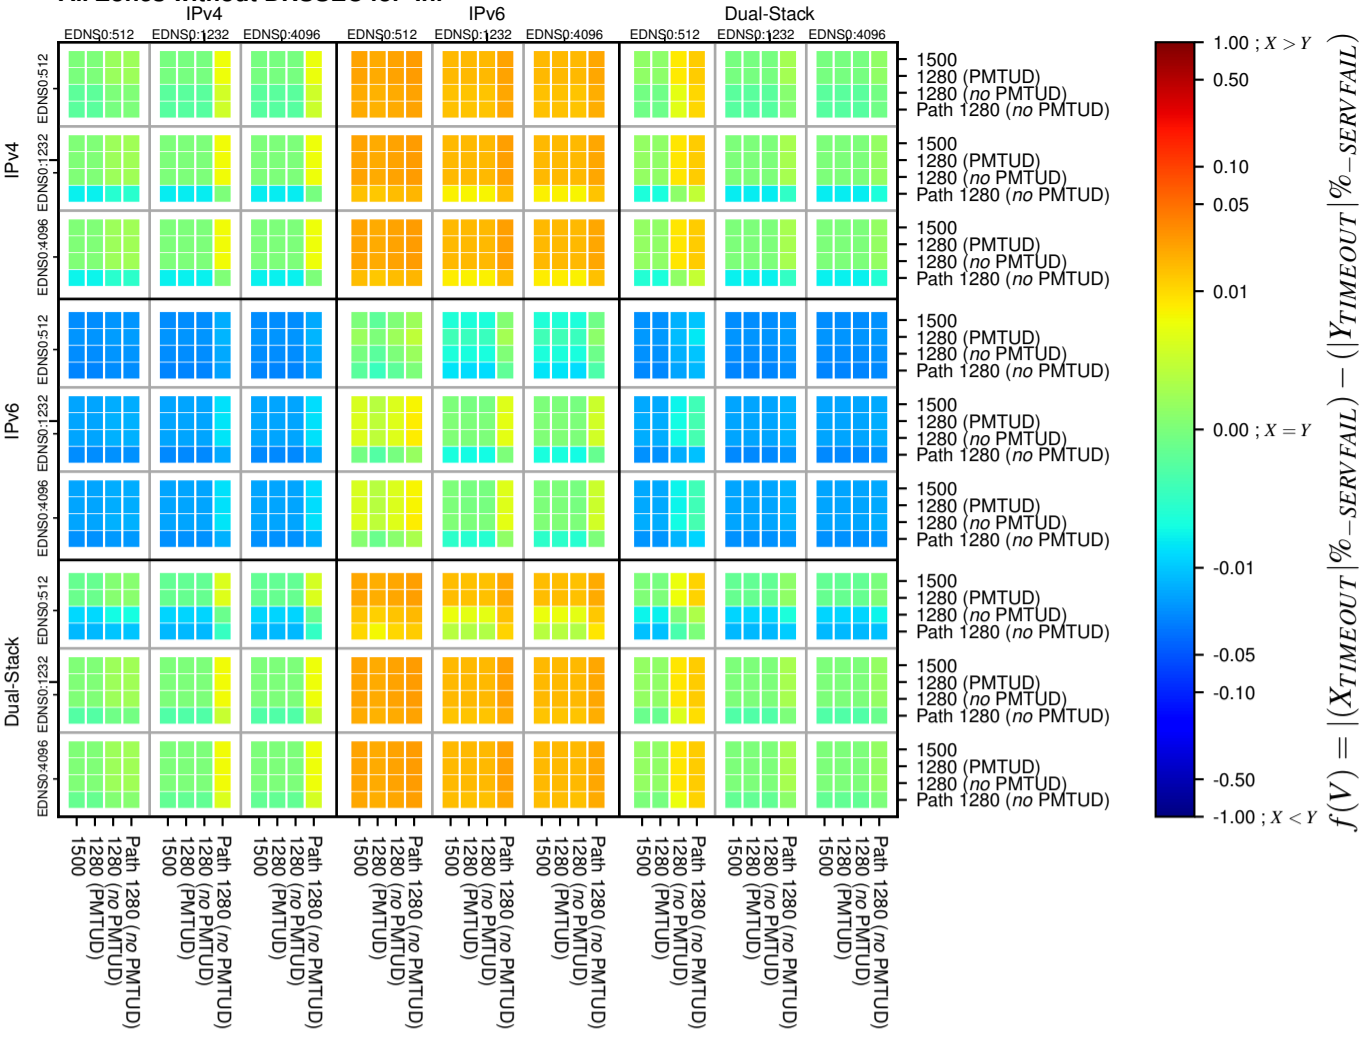

All Zones without DNSSEC for '.nl'

All Zones with DNSSEC for '.nl'

All Zones for '.nl'

$$f(V) = |(X_{TIMEOUT} | \% - SERVFAIL) - (Y_{TIMEOUT} | \% - SERVFAIL)|$$

$$f(V) = |(X_{TIMEOUT} | \% - SERVFAIL) - (Y_{TIMEOUT} | \% - SERVFAIL)|$$

$$f(V) = |(X_{TIMEOUT} | \% - SERVFAIL) - (Y_{TIMEOUT} | \% - SERVFAIL)|$$