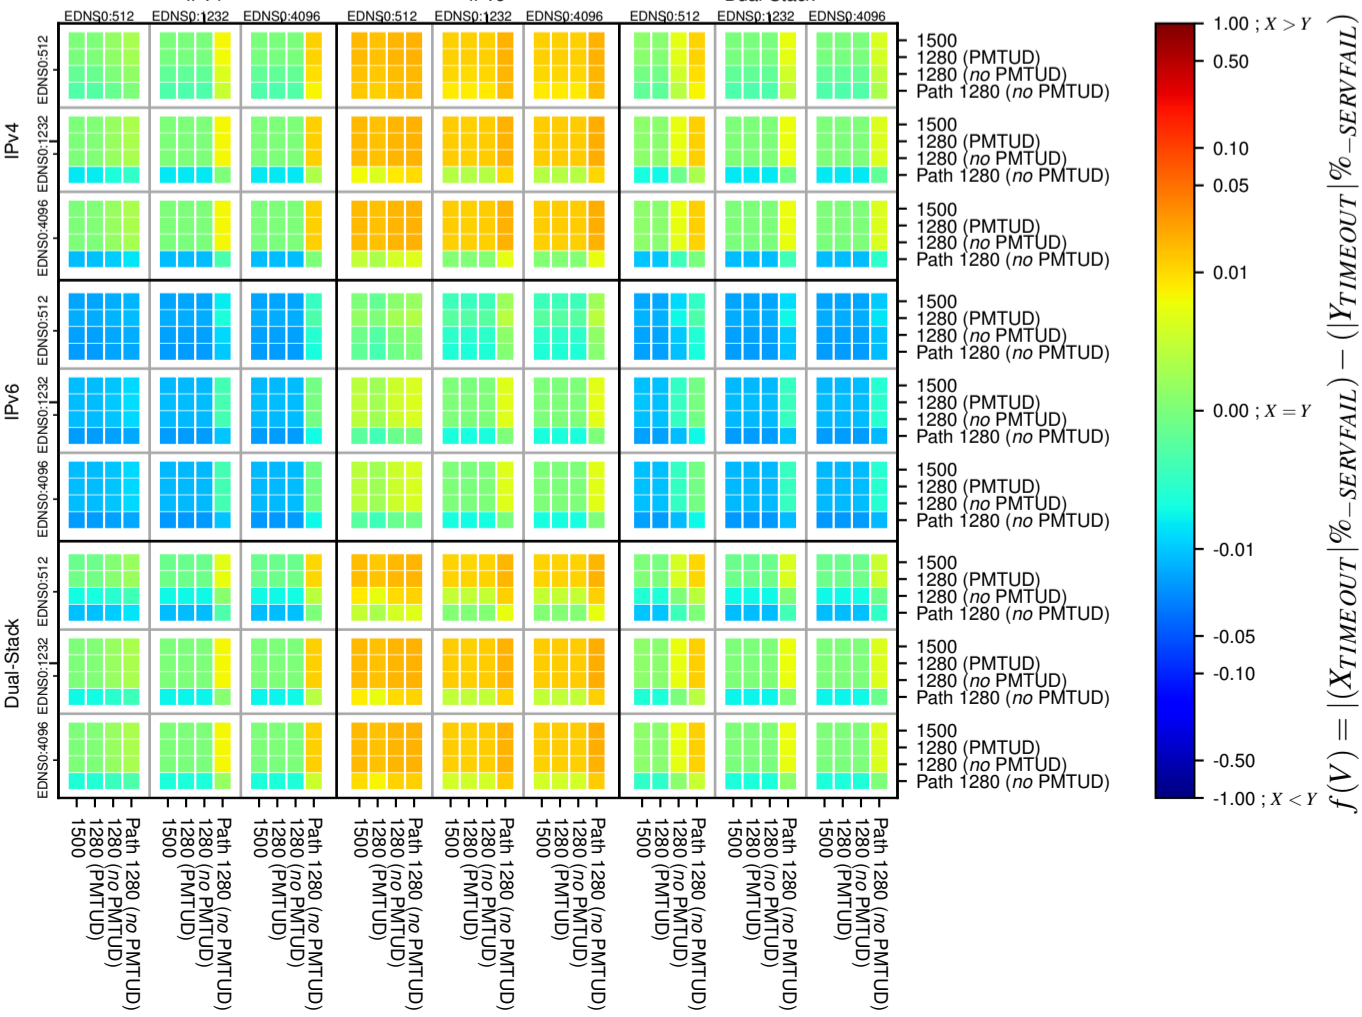

All Zones without DNSSEC for '.nl'

All Zones with DNSSEC for '.nl'

All Zones for '.nl'

$$f(V) = |(X_{TIMEOUT} | \% - SERVFAIL) - (Y_{TIMEOUT} | \% - SERVFAIL)|$$

$$f(V) = |(X_{TIMEOUT} | \% - SERVFAIL) - (Y_{TIMEOUT} | \% - SERVFAIL)|$$

$$f(V) = |(X_{TIMEOUT} | \% - SERVFAIL) - (Y_{TIMEOUT} | \% - SERVFAIL)|$$