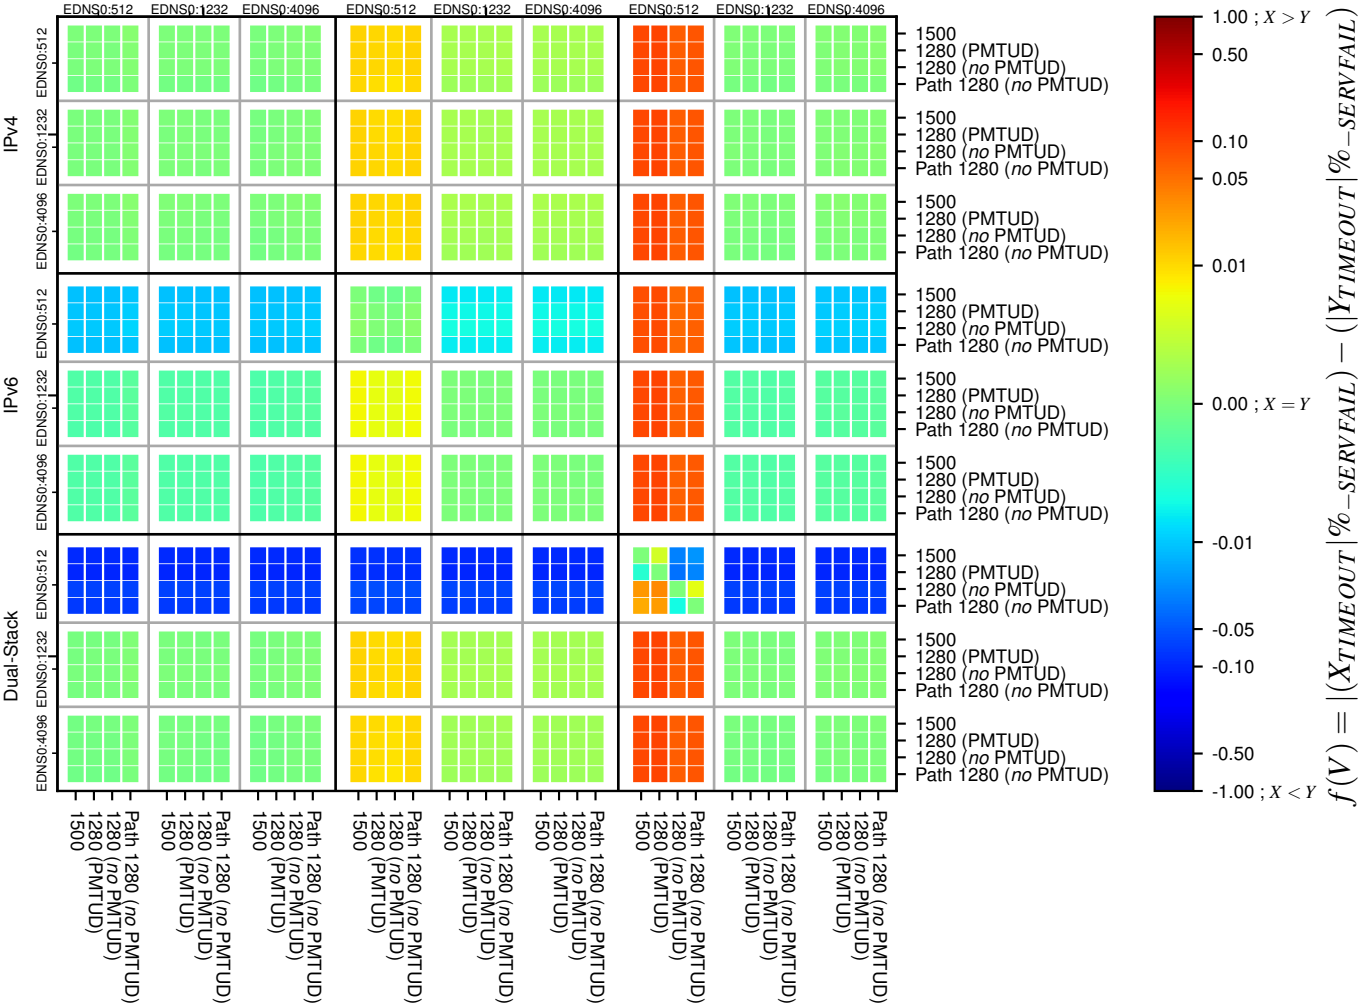

All Zones without DNSSEC for '.org'

All Zones with DNSSEC for '.org'

All Zones for '.org'

$$f(V) = |(X_{TIMEOUT} | \% - SERVFAIL) - (Y_{TIMEOUT} | \% - SERVFAIL)|$$

$$f(V) = |(X_{TIMEOUT} | \% - SERVFAIL) - (Y_{TIMEOUT} | \% - SERVFAIL)|$$

$$f(V) = |(X_{TIMEOUT} | \% - SERVFAIL) - (Y_{TIMEOUT} | \% - SERVFAIL)|$$