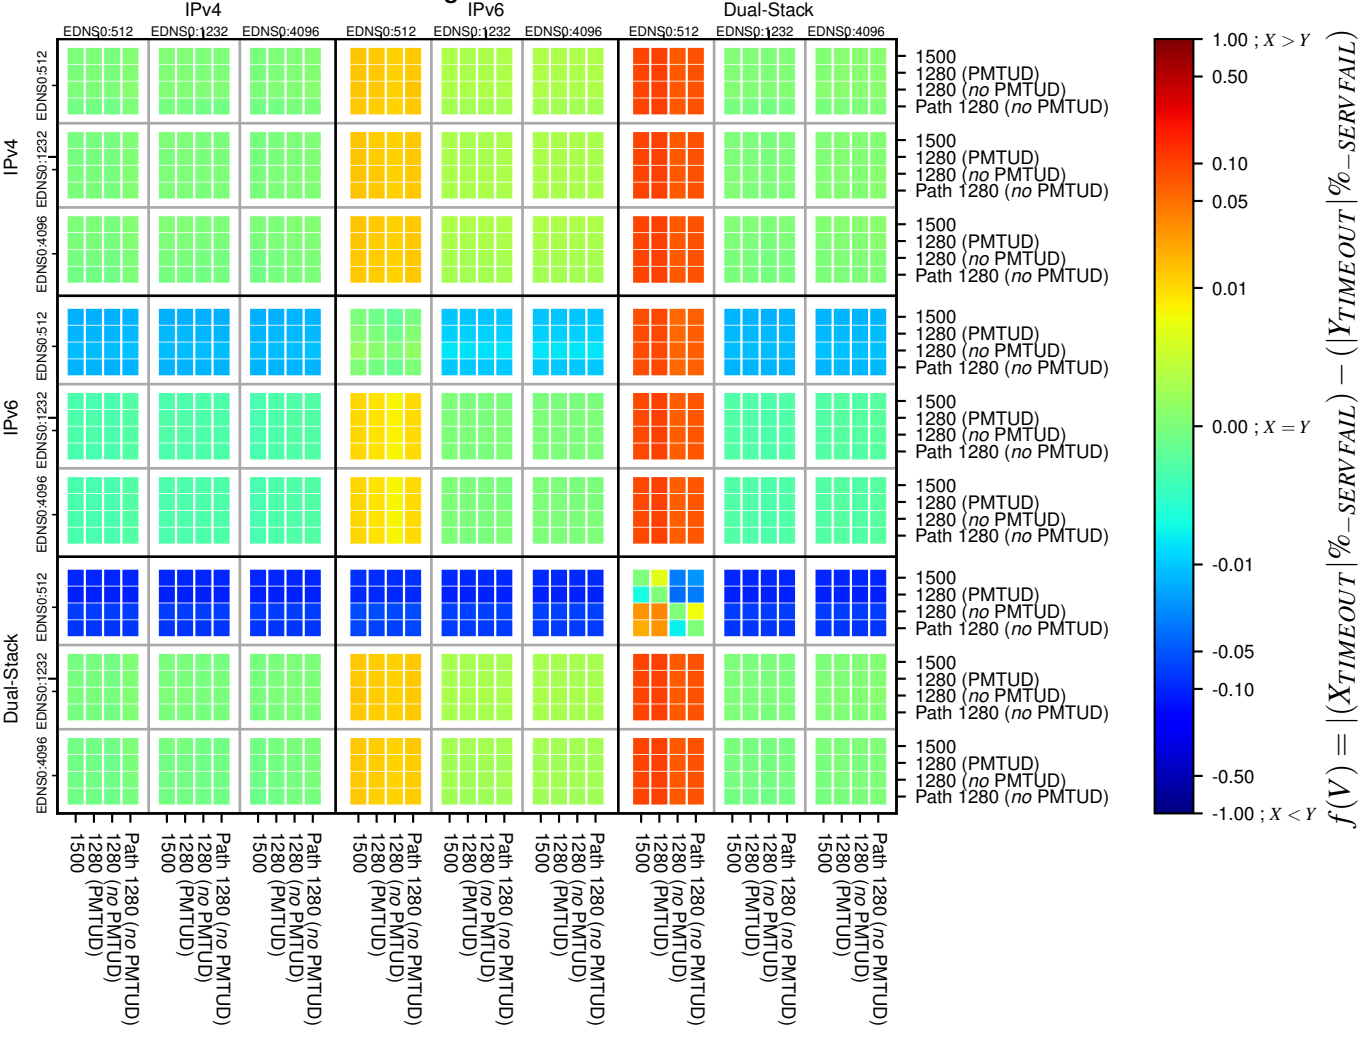

All Zones without DNSSEC for '.org'

All Zones with DNSSEC for '.org'

All Zones for '.org'

$$f(V) = |(X_{TIMEOUT} | \% - SERVFAIL) - (Y_{TIMEOUT} | \% - SERVFAIL)|$$

$$f(V) = |(X_{TIMEOUT} | \% - SERVFAIL) - (Y_{TIMEOUT} | \% - SERVFAIL)|$$

$$f(V) = |(X_{TIMEOUT} | \% - SERVFAIL) - (Y_{TIMEOUT} | \% - SERVFAIL)|$$