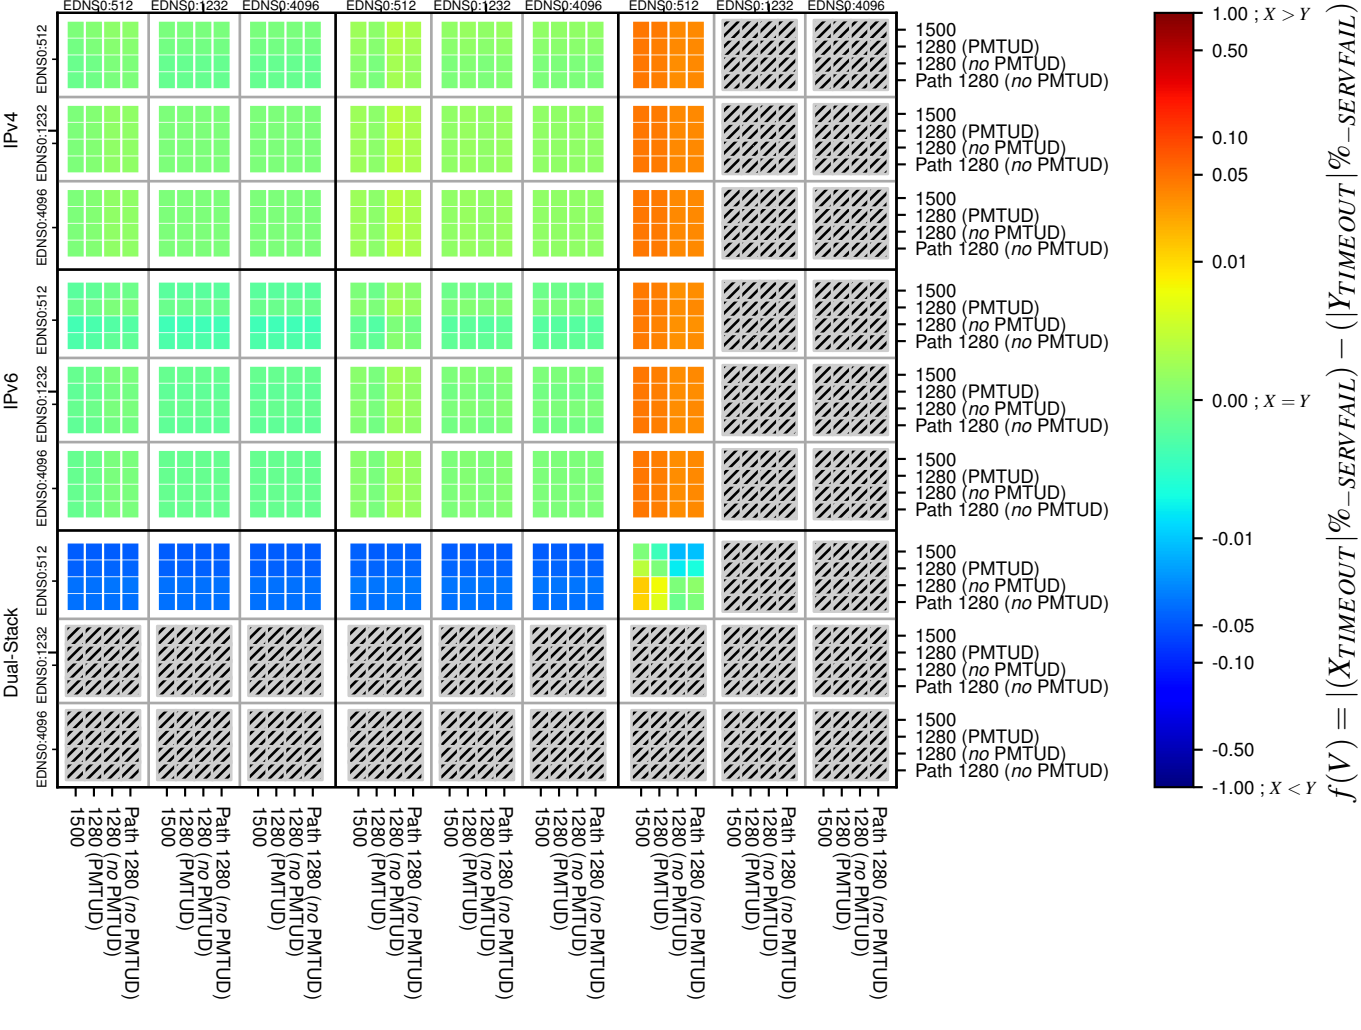

All Zones without DNSSEC for '.org'

All Zones with DNSSEC for '.org'

All Zones for '.org'

$$f(V) = |(X_{TIMEOUT} | \% - SERVFAIL) - (Y_{TIMEOUT} | \% - SERVFAIL)|$$

$$f(V) = |(X_{TIMEOUT} | \% - SERVFAIL) - (Y_{TIMEOUT} | \% - SERVFAIL)|$$

$$f(V) = |(X_{TIMEOUT} | \% - SERVFAIL) - (Y_{TIMEOUT} | \% - SERVFAIL)|$$