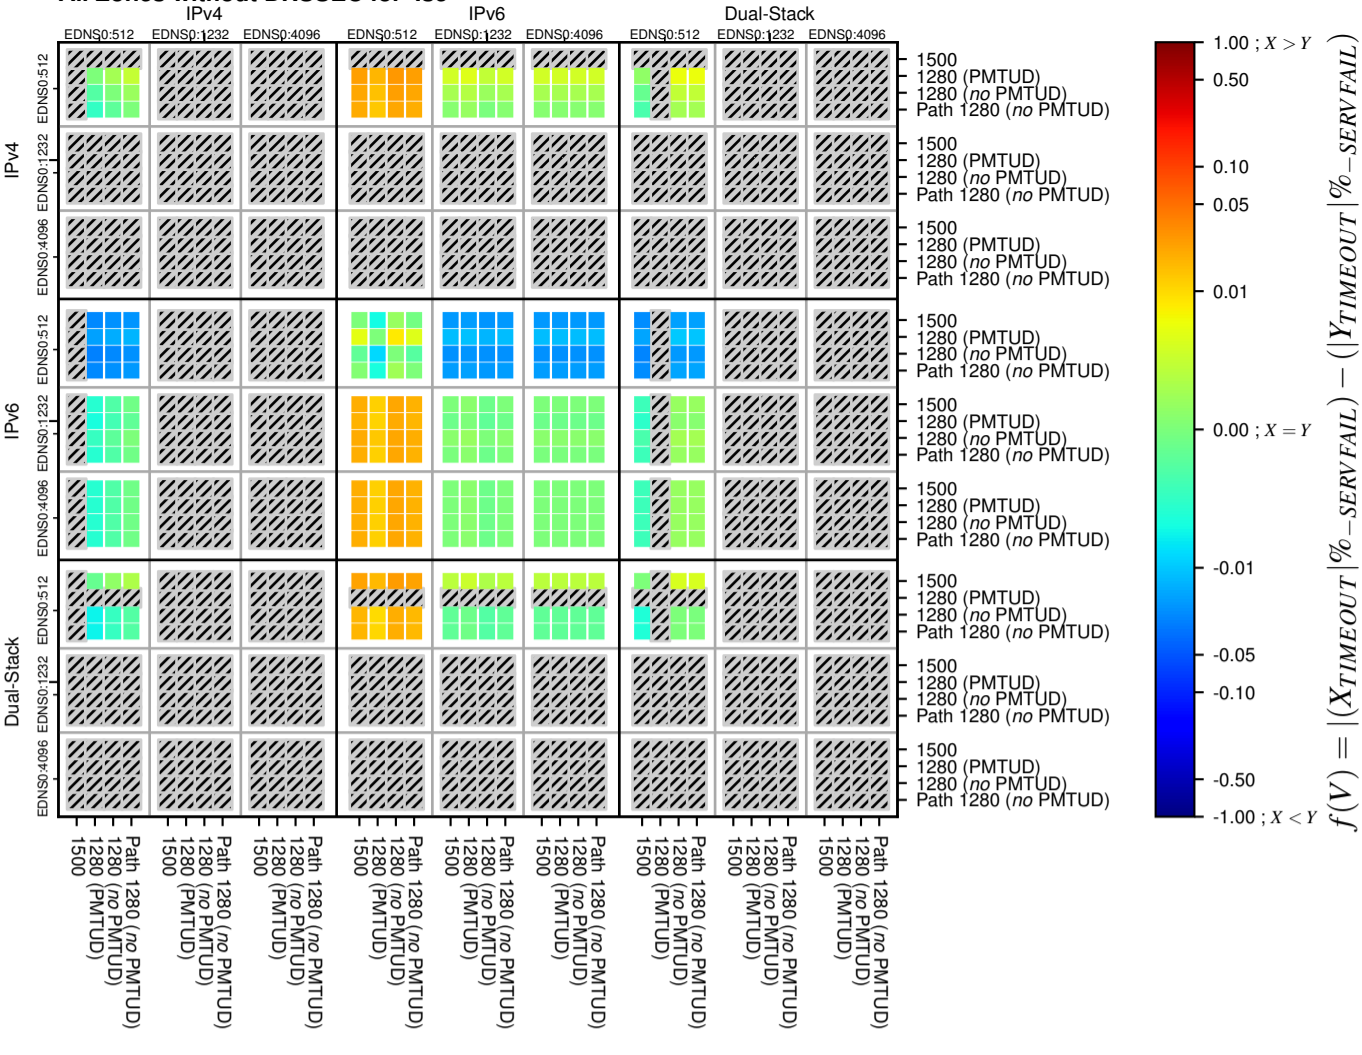

All Zones without DNSSEC for '.se'

All Zones with DNSSEC for '.se'

All Zones for '.se'