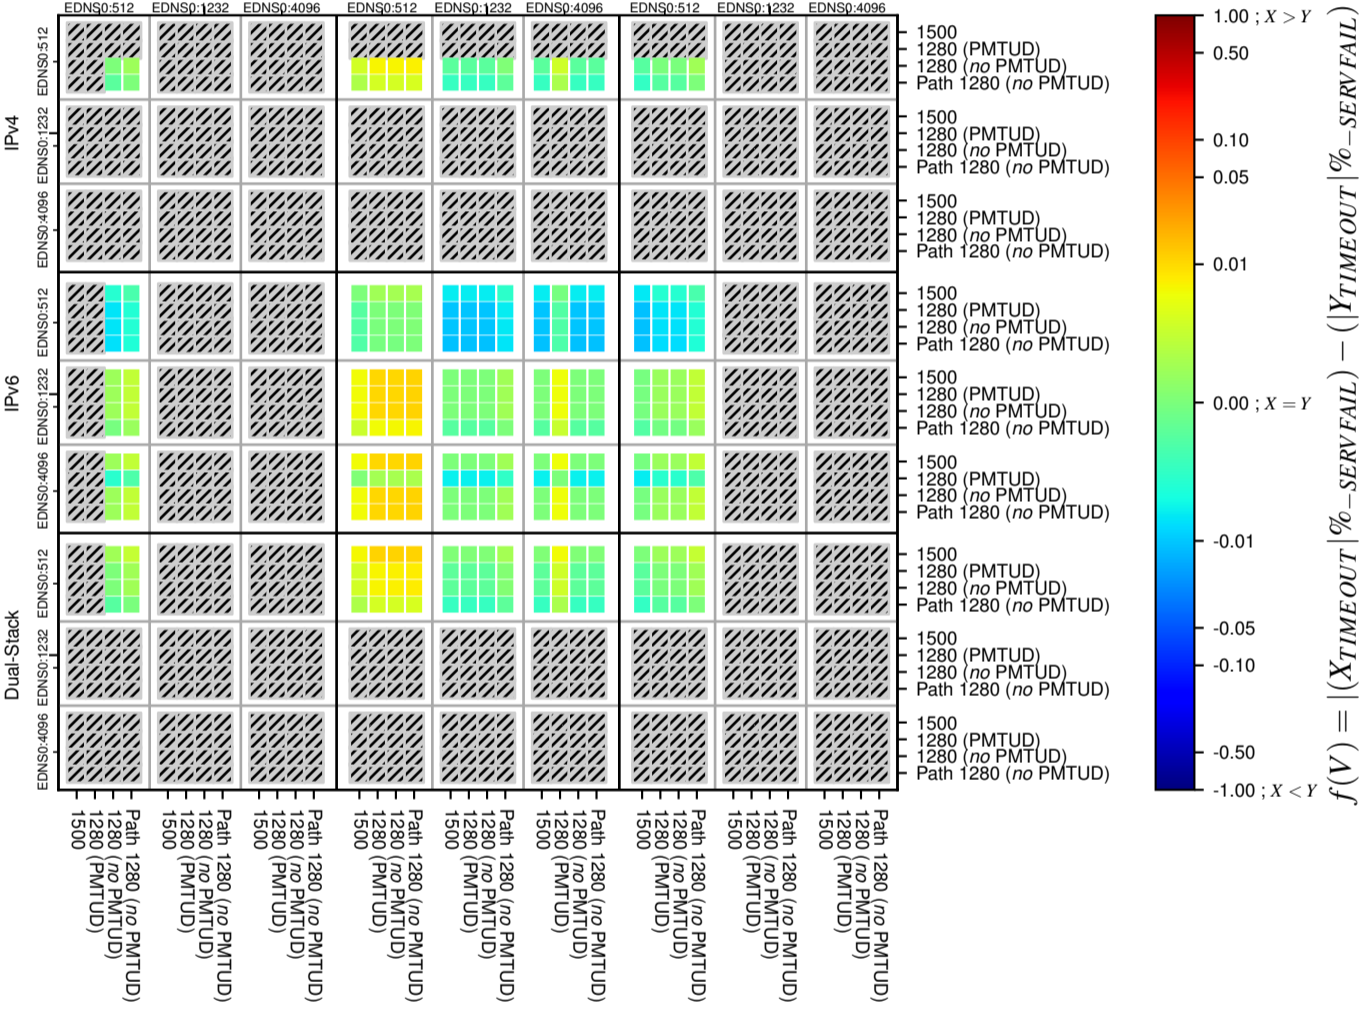

All Zones without DNSSEC for '.se'

All Zones with DNSSEC for '.se'

All Zones for '.se'