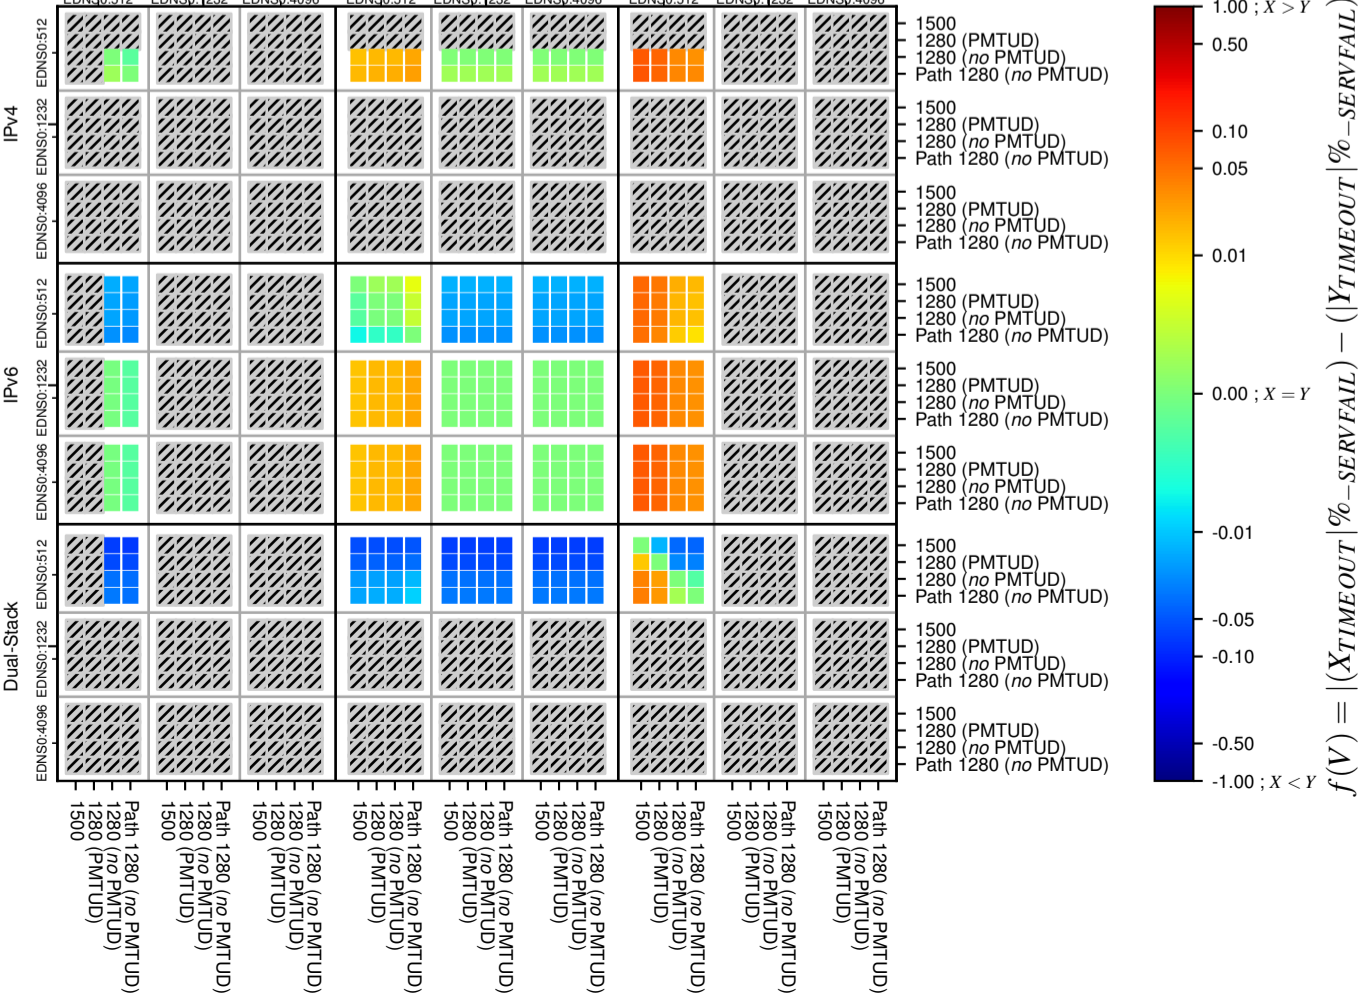

### All Zones for '.uk'

$$f(V) = |(X_{TIMEOUT} | \% - SERVFAIL) - (Y_{TIMEOUT} | \% - SERVFAIL)|$$

$$f(V) = |(X_{TIMEOUT} | \% - SERVFAIL) - (Y_{TIMEOUT} | \% - SERVFAIL)|$$

$$f(V) = |(X_{TIMEOUT} | \% - SERVFAIL) - (Y_{TIMEOUT} | \% - SERVFAIL)|$$