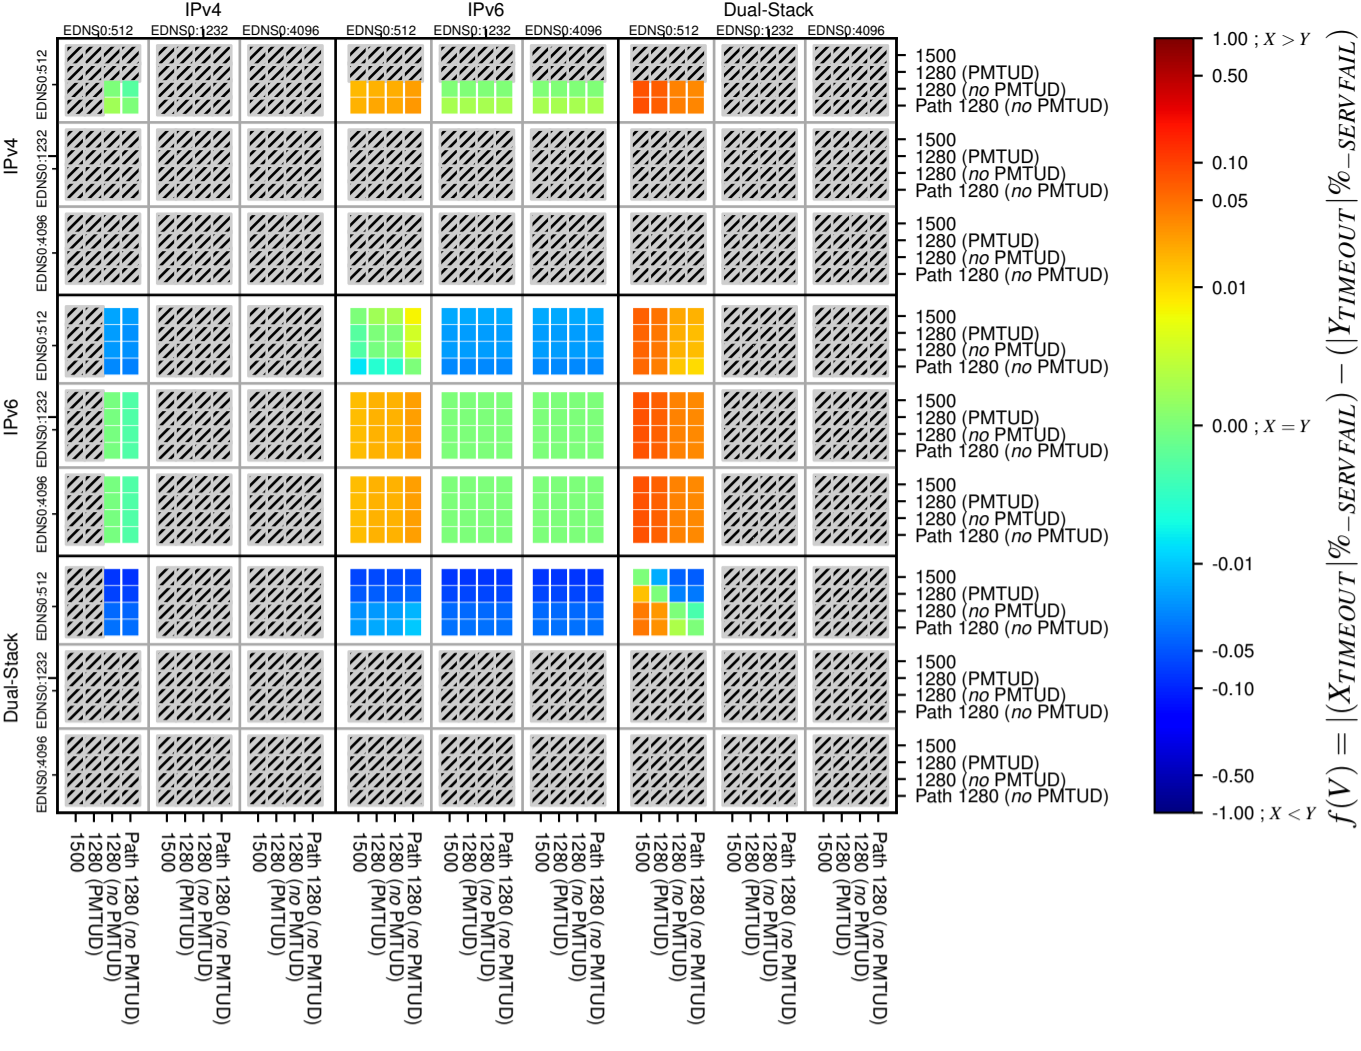

All Zones without DNSSEC for '.uk'