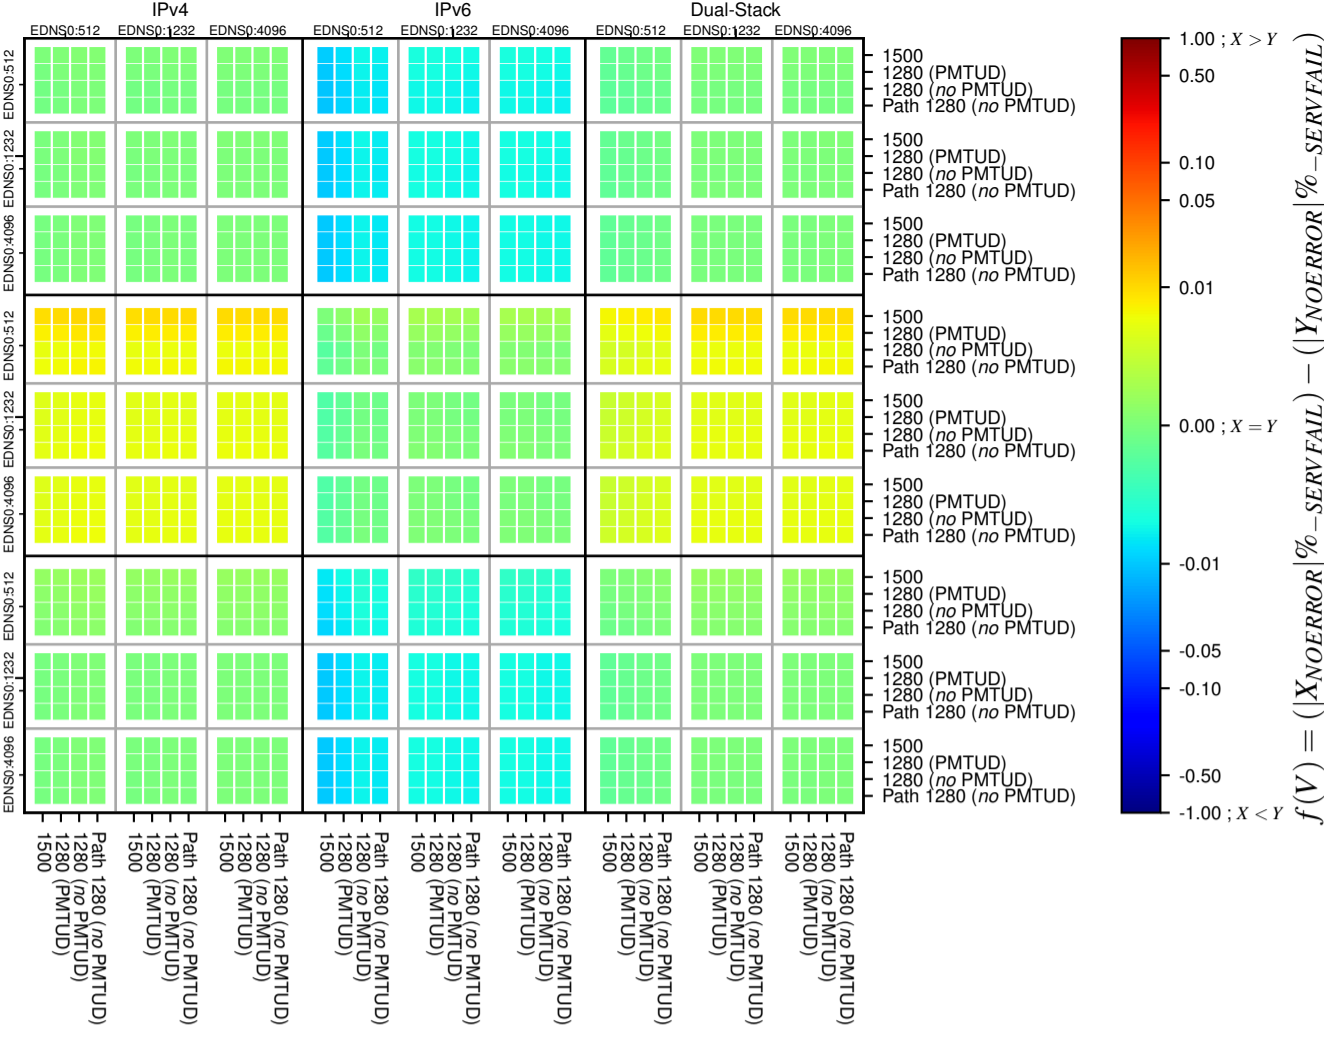

All Zones without DNSSEC for '.de'

All Zones with DNSSEC for '.de'

All Zones for '.de'