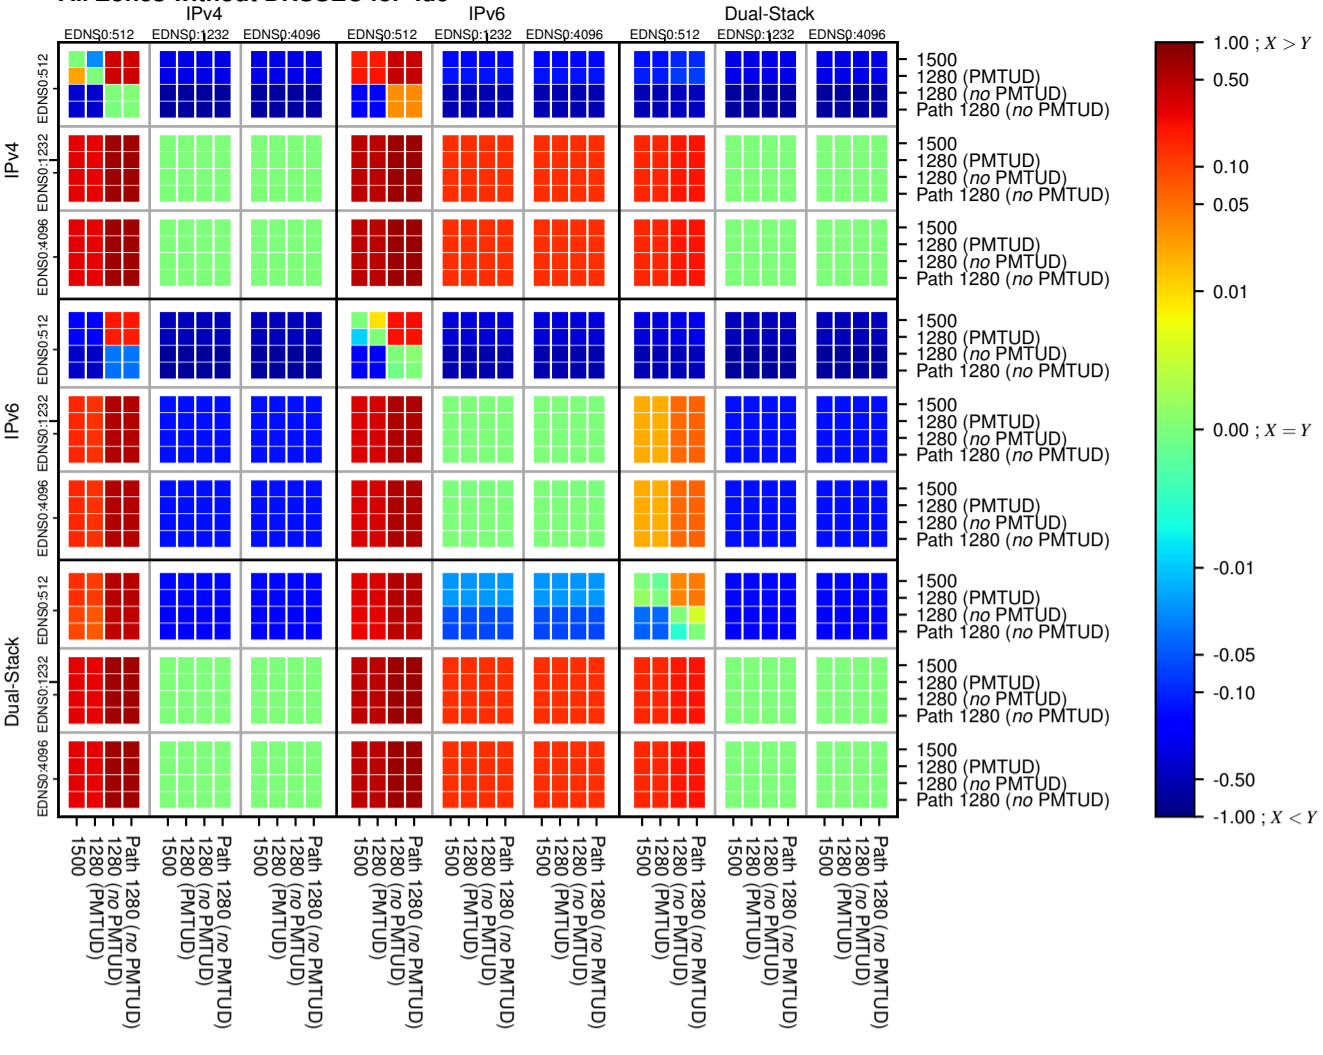

### All Zones without DNSSEC for '.de'

### All Zones for '.de'

$$f(V) = |X_{SERVFAIL}| \% - |Y_{SERVFAIL}| \%$$

$$f(V) = |X_{SERVFAIL}| \% - |Y_{SERVFAIL}| \%$$

$$f(V) = |X_{SERVFAIL}| \% - |Y_{SERVFAIL}| \%$$