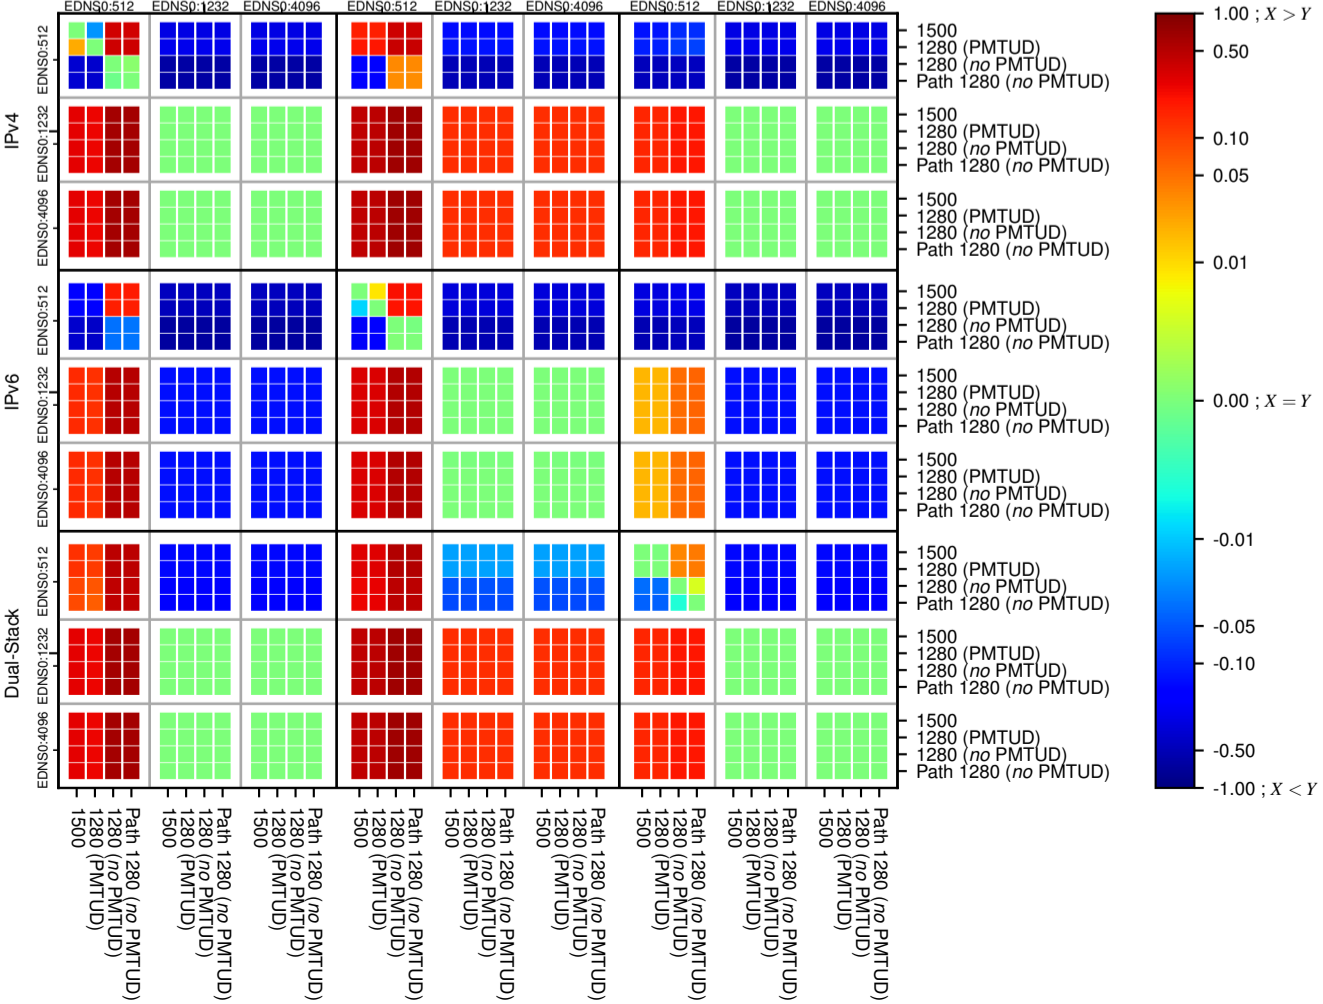

### All Zones without DNSSEC for '.de'

### All Zones for '.de'

$$f(V) = |X_{SERVFAIL}| \% - |Y_{SERVFAIL}| \%$$

$$f(V) = |X_{SERVFAIL}| \% - |Y_{SERVFAIL}| \%$$

$$f(V) = |X_{SERVFAIL}| \% - |Y_{SERVFAIL}| \%$$