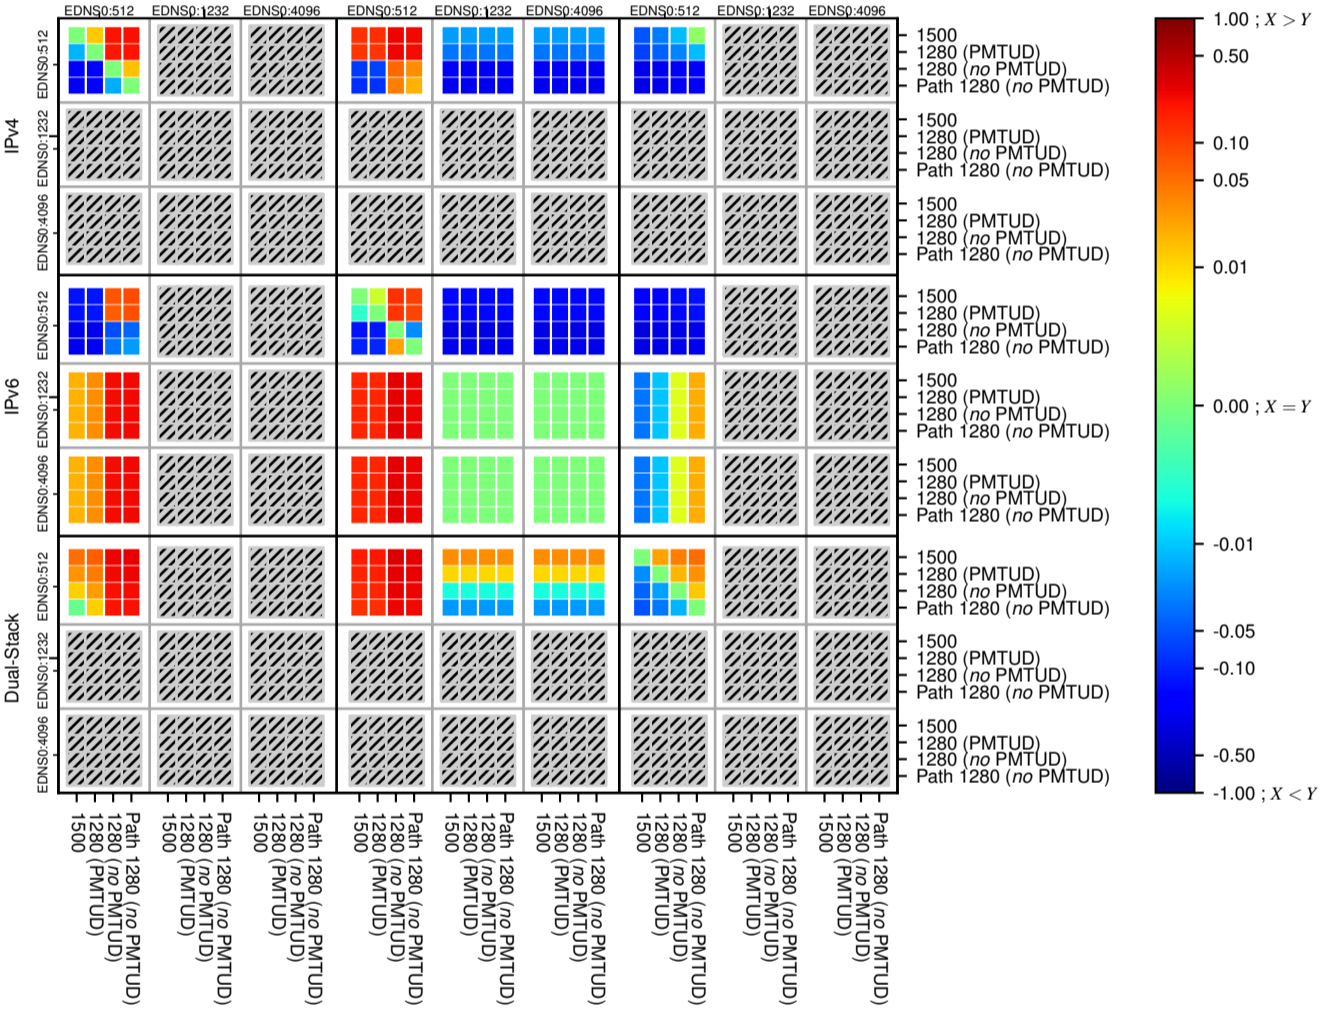

### All Zones without DNSSEC for '.de'

### All Zones for '.de'

$$f(V) = |X_{SERVFAIL}| \% - |Y_{SERVFAIL}| \%$$

$$f(V) = |X_{SERVFAIL}| \% - |Y_{SERVFAIL}| \%$$

$$f(V) = |X_{SERVFAIL}| \% - |Y_{SERVFAIL}| \%$$