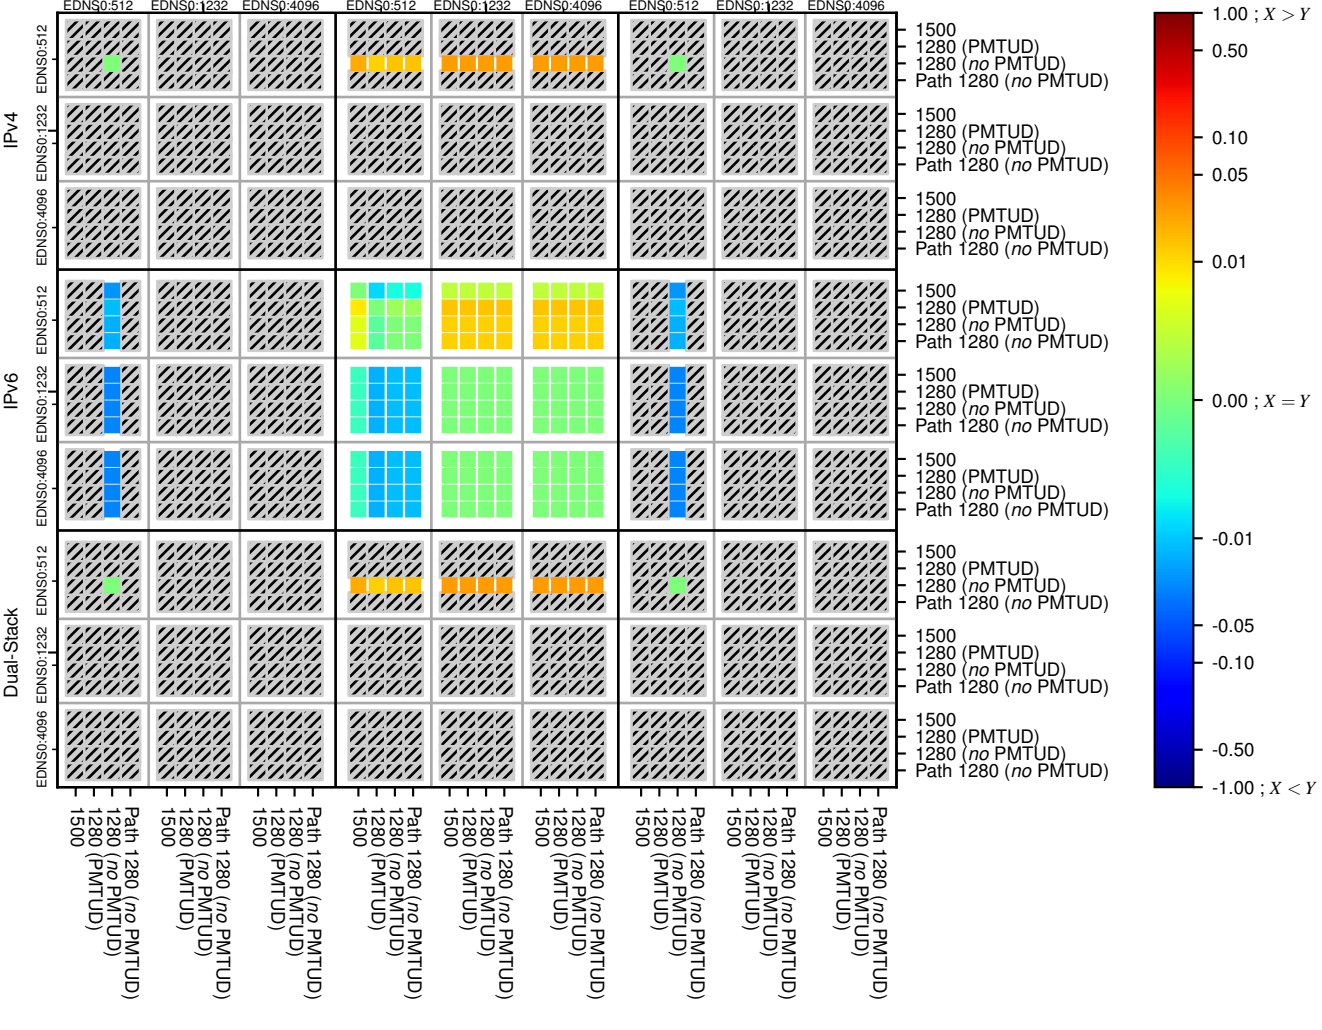

All Zones without DNSSEC for '.jp'

All Zones with DNSSEC for '.jp'

All Zones for '.jp'