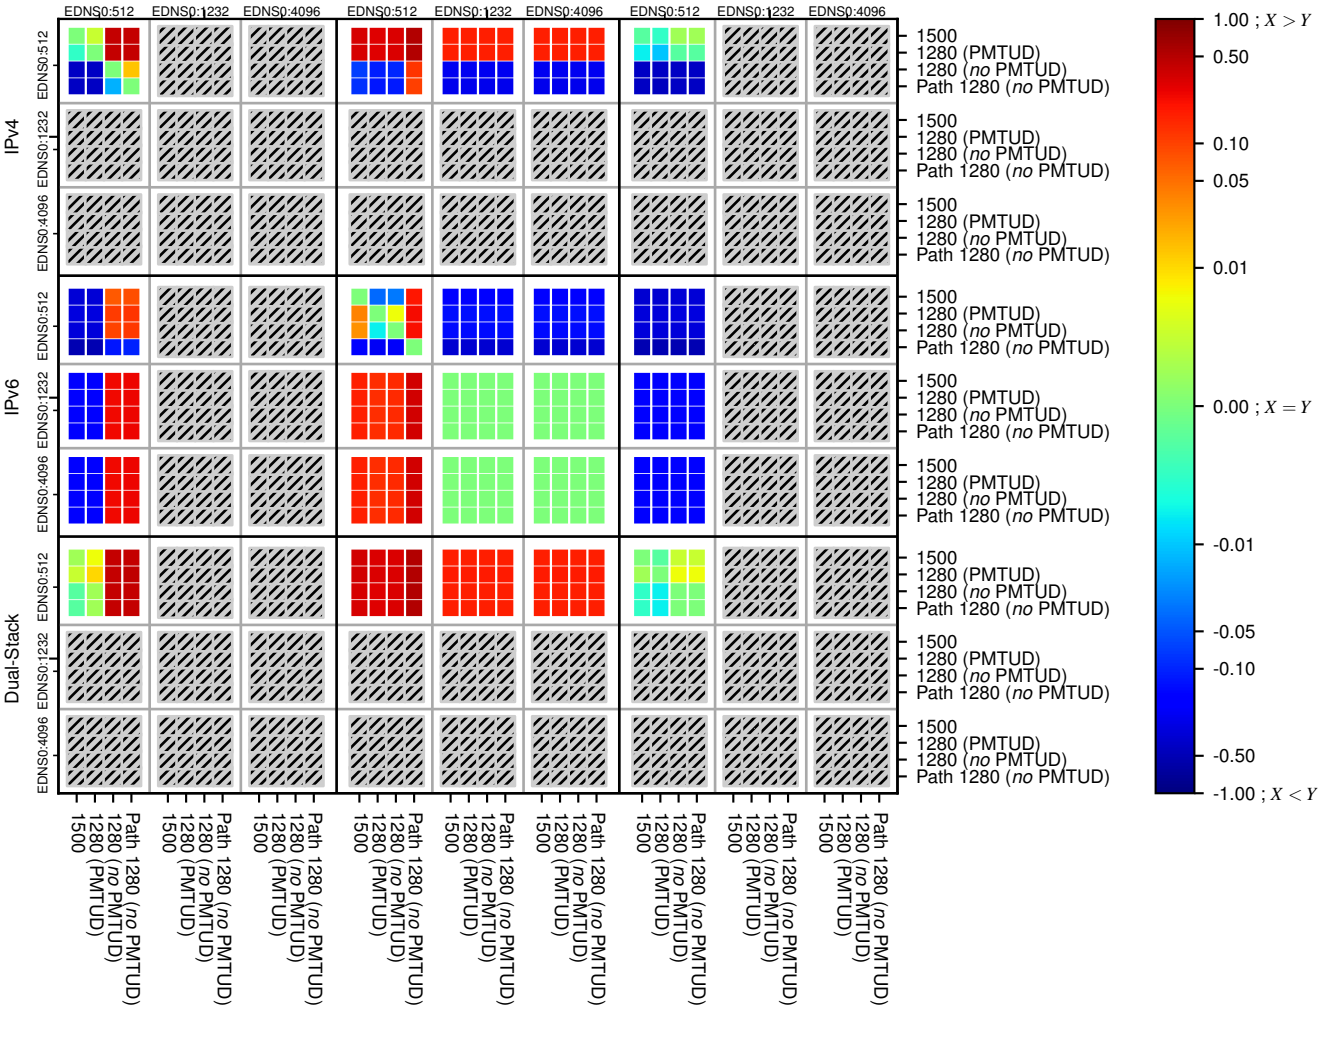

### All Zones without DNSSEC for '.ru'

### All Zones for '.ru'

$$f(V) = |X_{SERVFAIL}| \% - |Y_{SERVFAIL}| \%$$

$$f(V) = |X_{SERVFAIL}| \% - |Y_{SERVFAIL}| \%$$

$$f(V) = |X_{SERVFAIL}| \% - |Y_{SERVFAIL}| \%$$