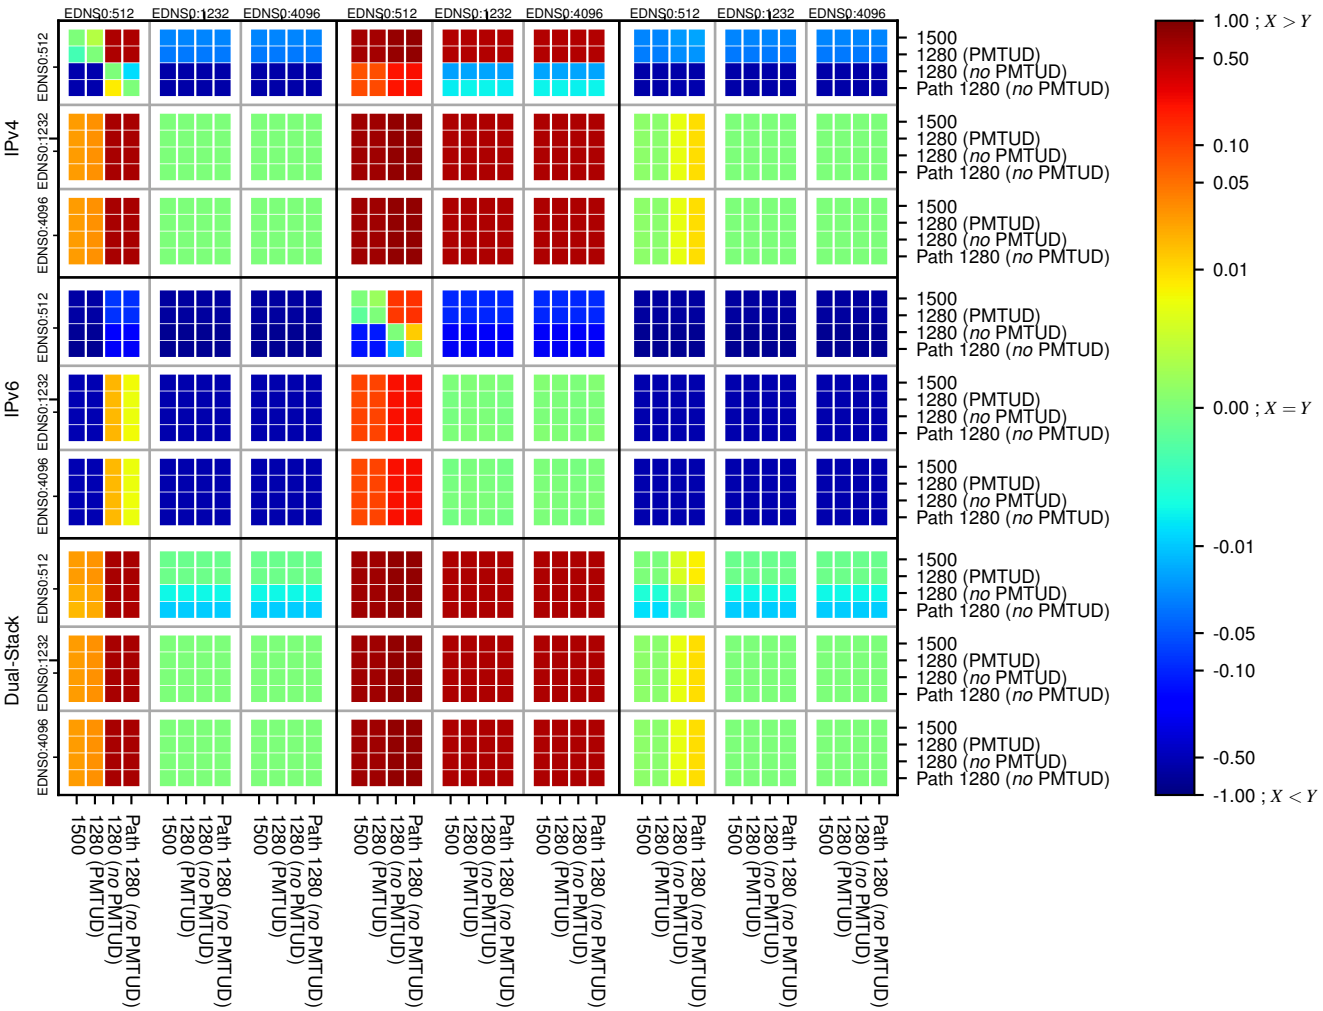

### All Zones without DNSSEC for '.ru'

### All Zones with DNSSEC for '.ru'

### All Zones for '.ru'

$$f(V) = |X_{SERVFAIL}| \% - |Y_{SERVFAIL}| \%$$

$$f(V) = |X_{SERVFAIL}| \% - |Y_{SERVFAIL}| \%$$

$$f(V) = |X_{SERVFAIL}| \% - |Y_{SERVFAIL}| \%$$