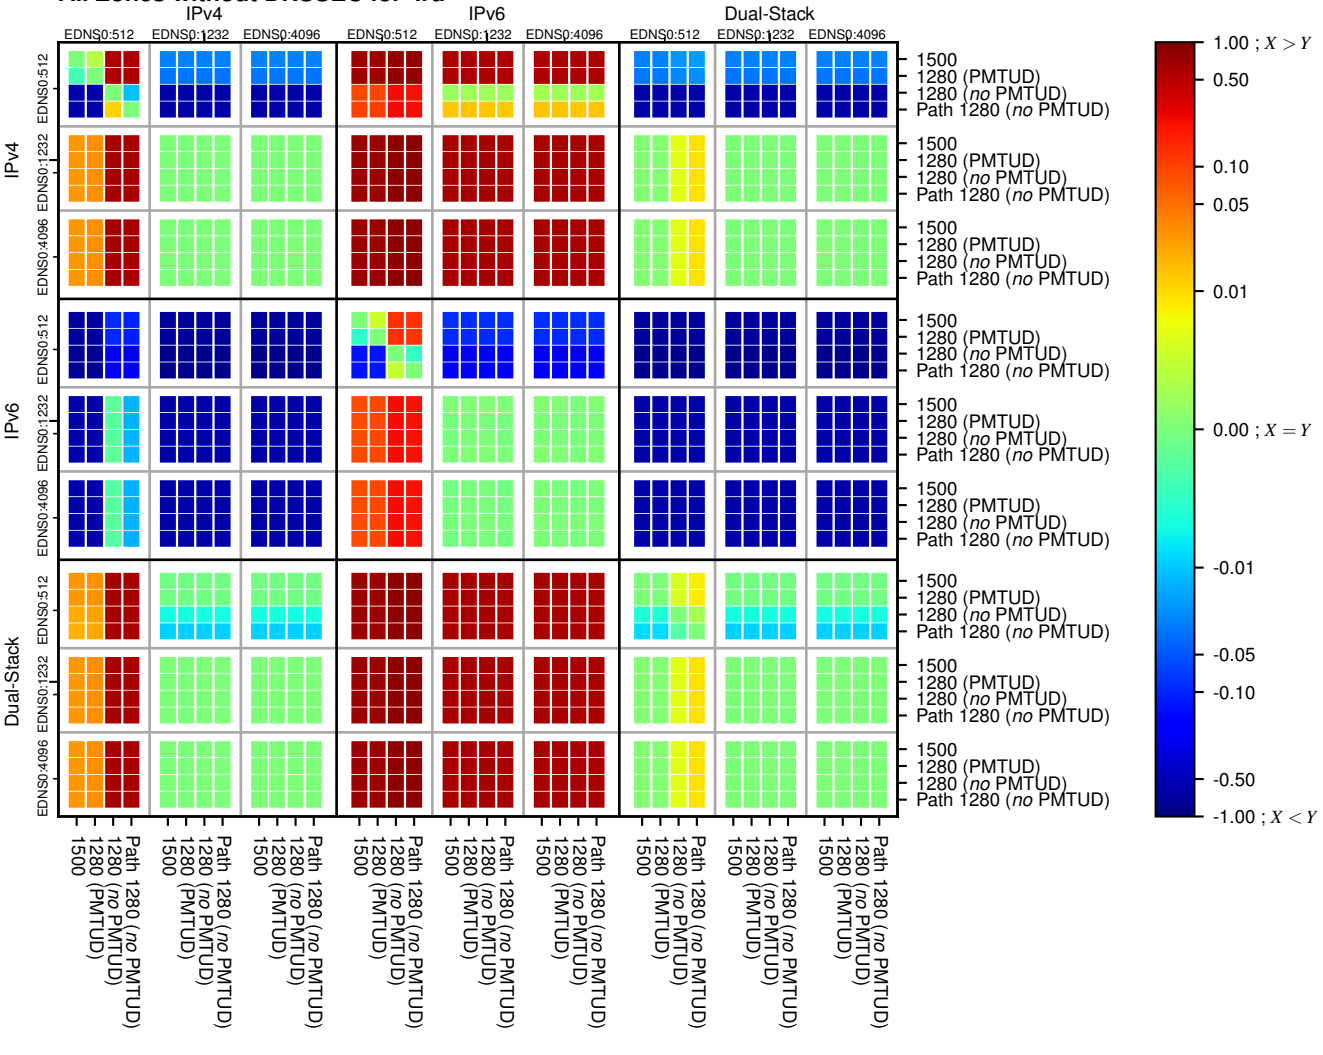

### All Zones without DNSSEC for '.ru'

### All Zones with DNSSEC for '.ru'

### All Zones for '.ru'

$$f(V) = |X_{SERVFAIL}| \% - |Y_{SERVFAIL}| \%$$

$$f(V) = |X_{SERVFAIL}| \% - |Y_{SERVFAIL}| \%$$

$$f(V) = |X_{SERVFAIL}| \% - |Y_{SERVFAIL}| \%$$