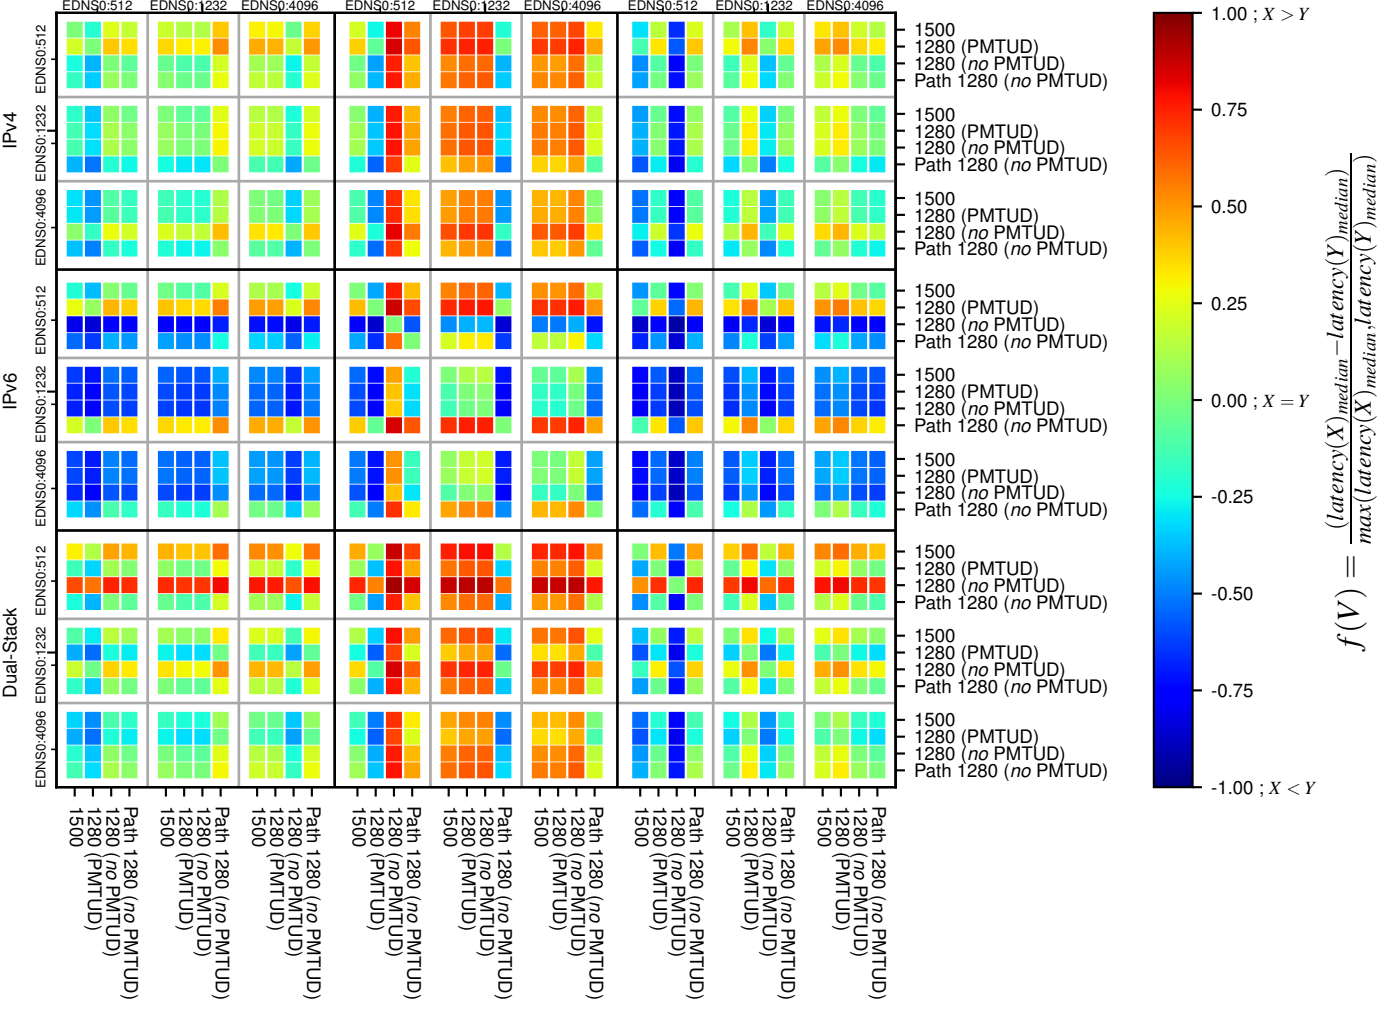

### All Zones without DNSSEC returning NOERROR for '.se'

### All Zones with DNSSEC returning NOERROR for '.se'