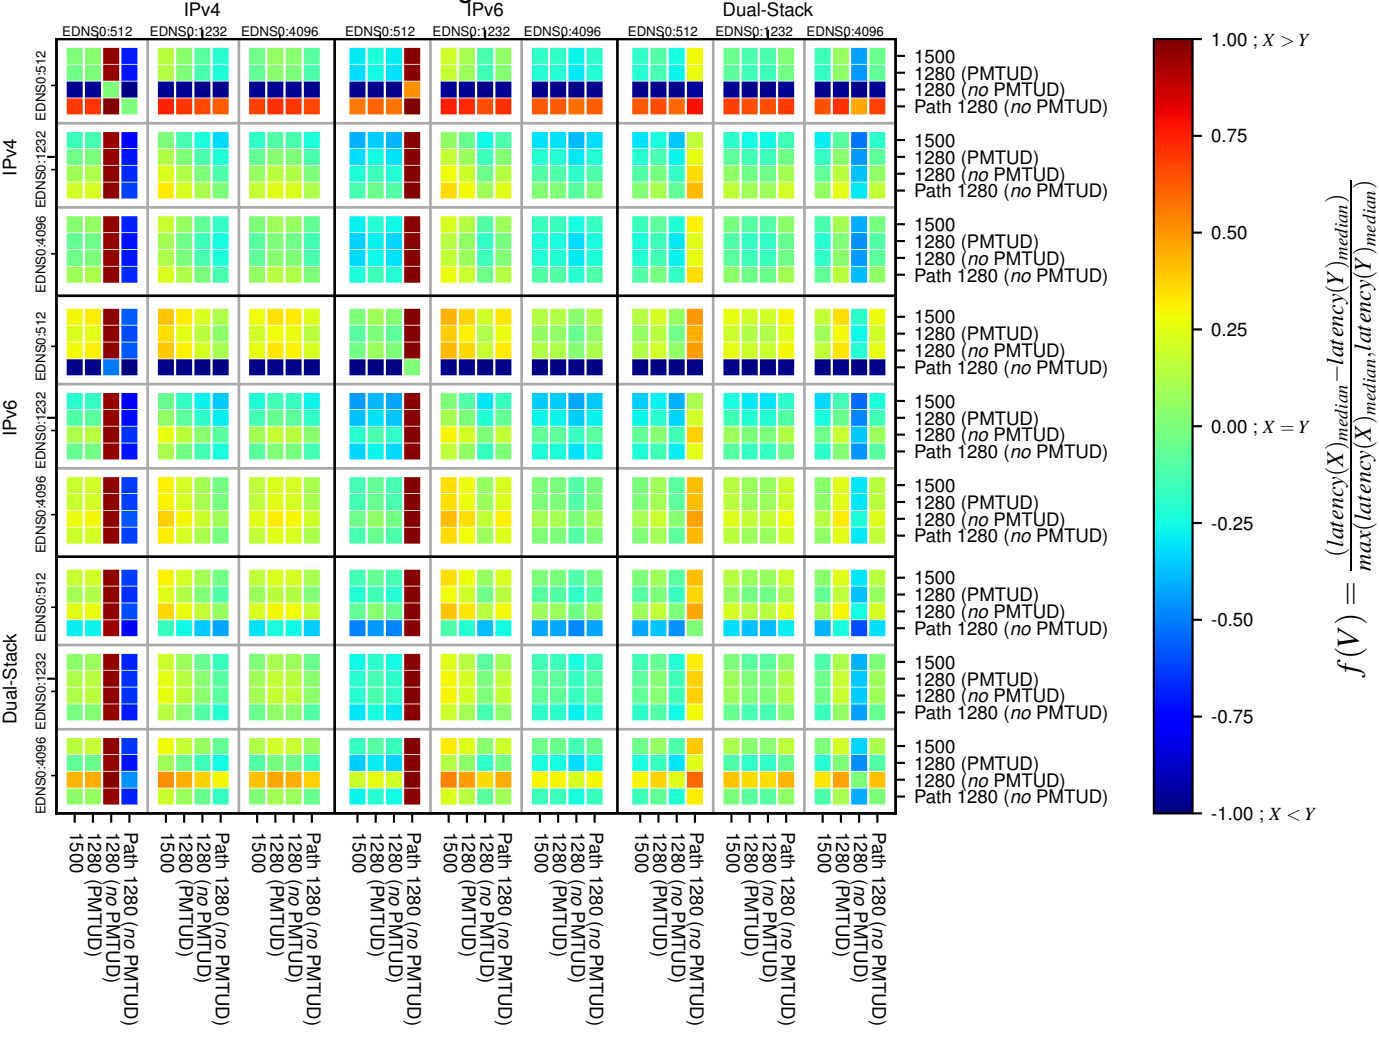

### All Zones without DNSSEC returning NOERROR for '.se'

### All Zones with DNSSEC returning NOERROR for '.se'