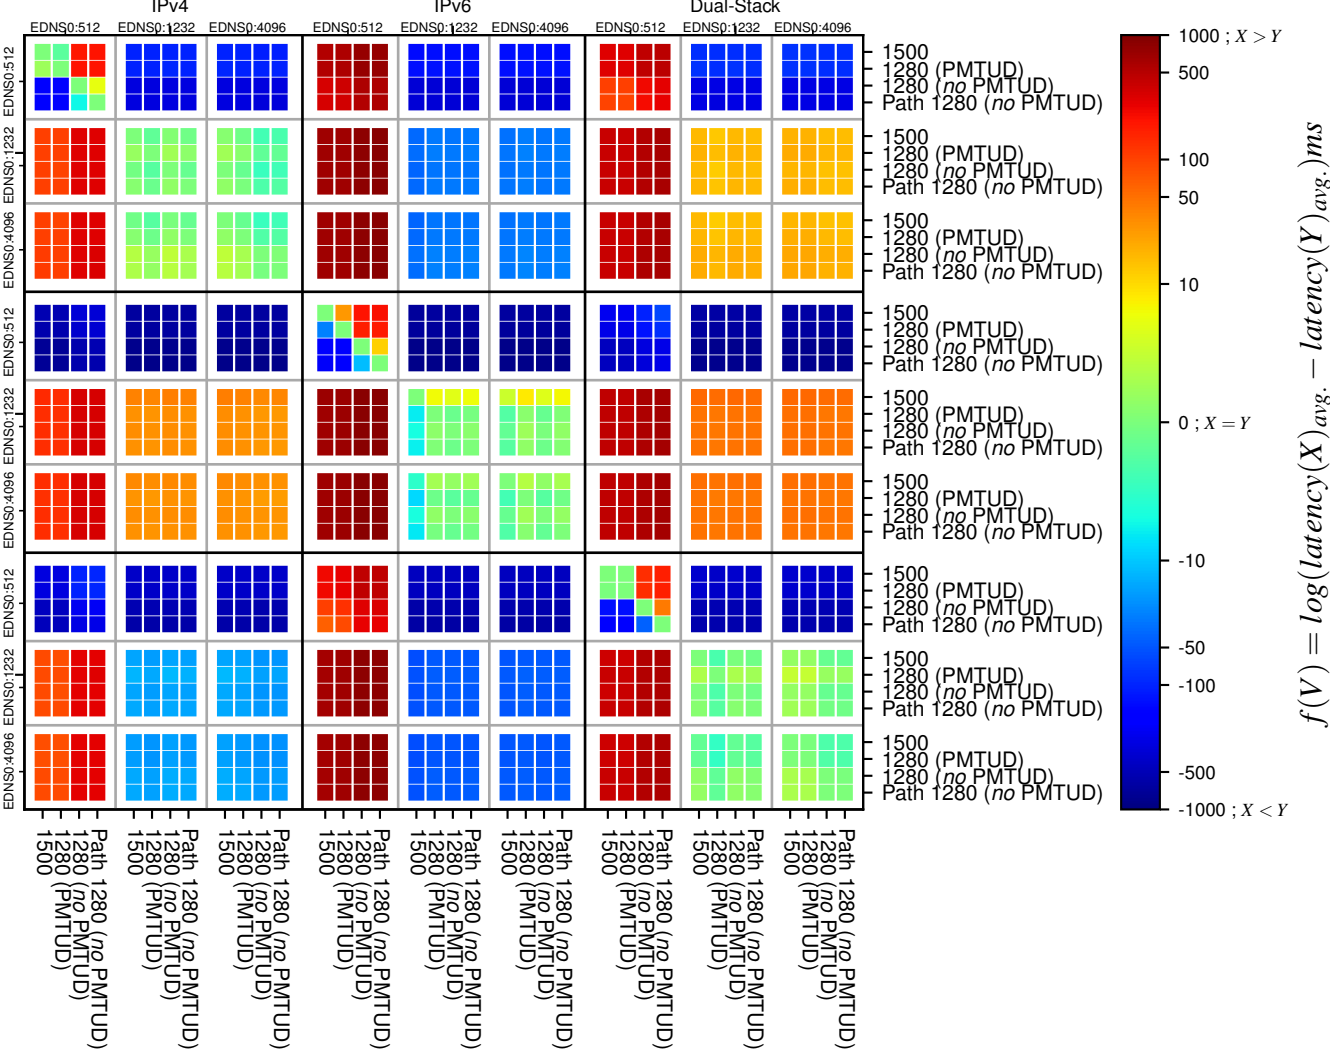

All Zones without DNSSEC returning NOERROR for '.net'

All Zones with DNSSEC returning NOERROR for '.net'

All Zones returning NOERROR for '.net'