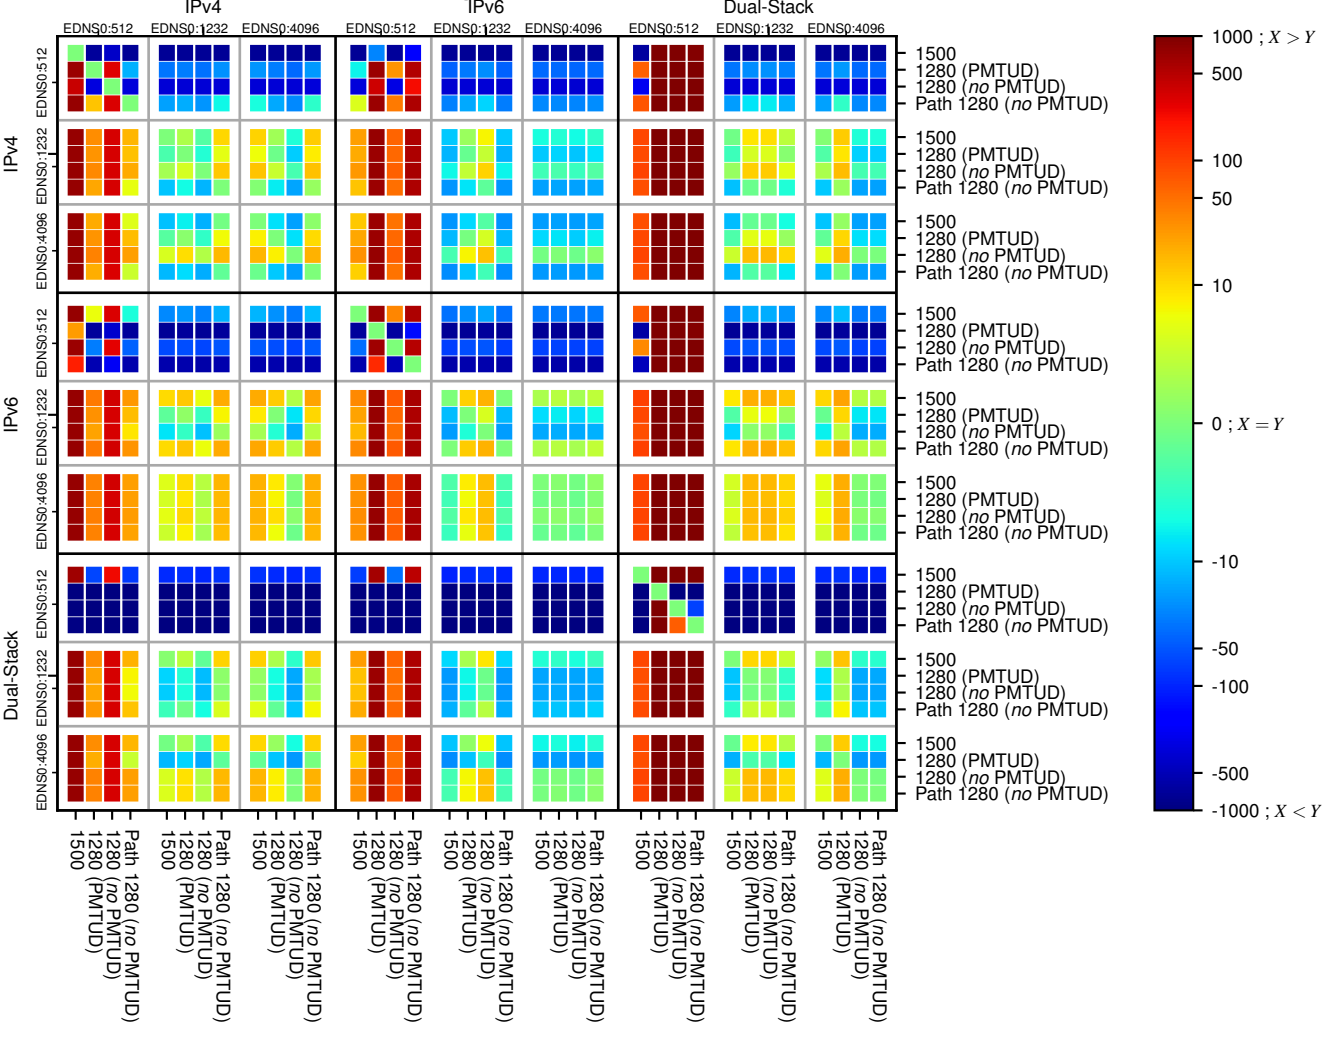

### All Zones without DNSSEC returning NOERROR for '.de'