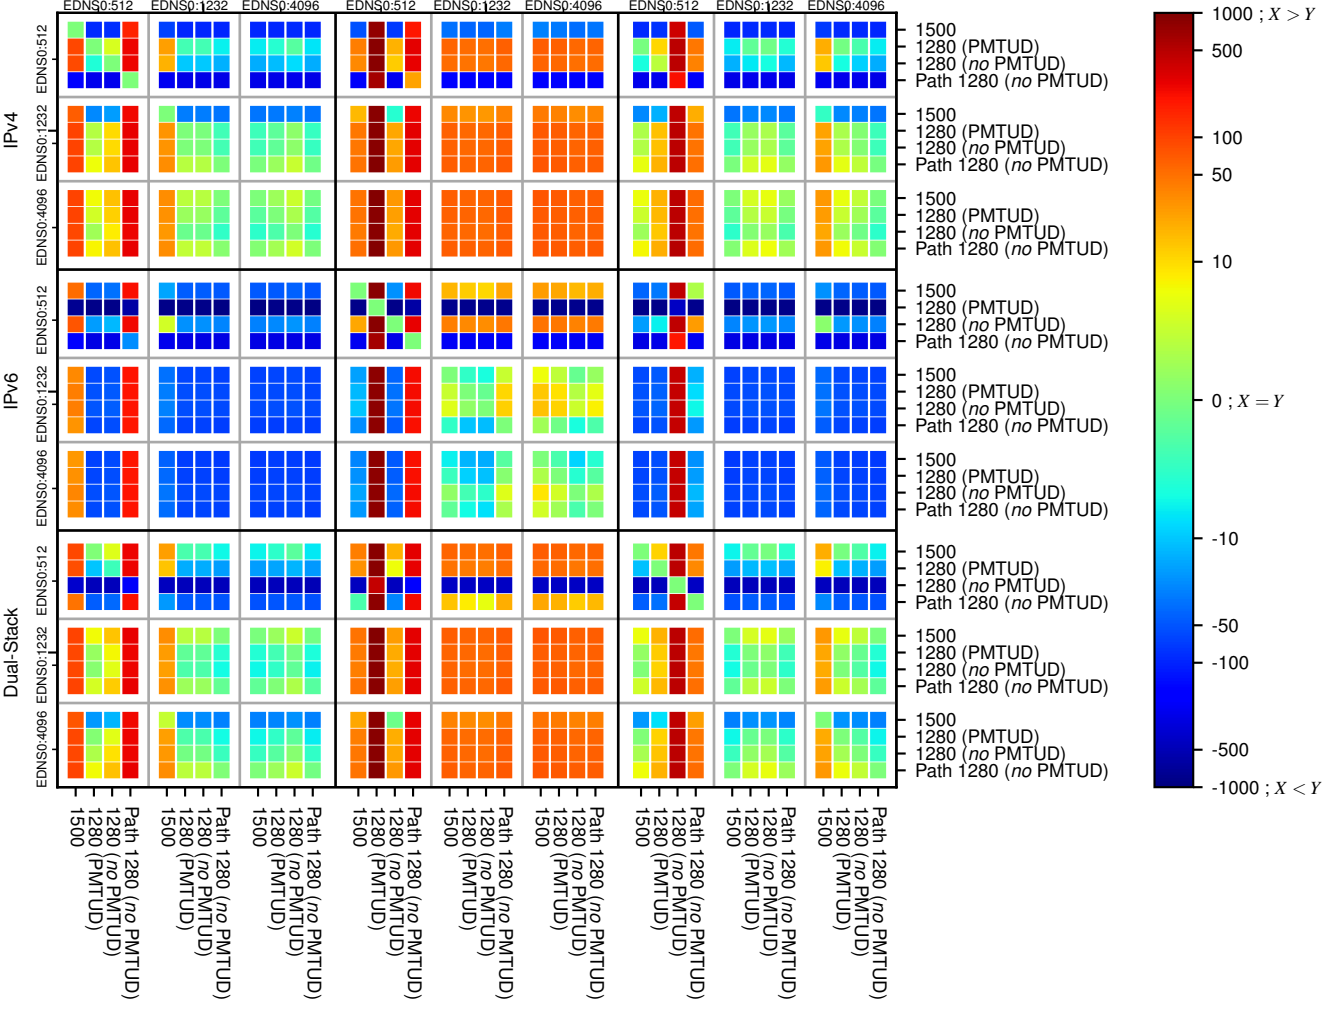

All Zones with DNSSEC returning NOERROR for '.de'