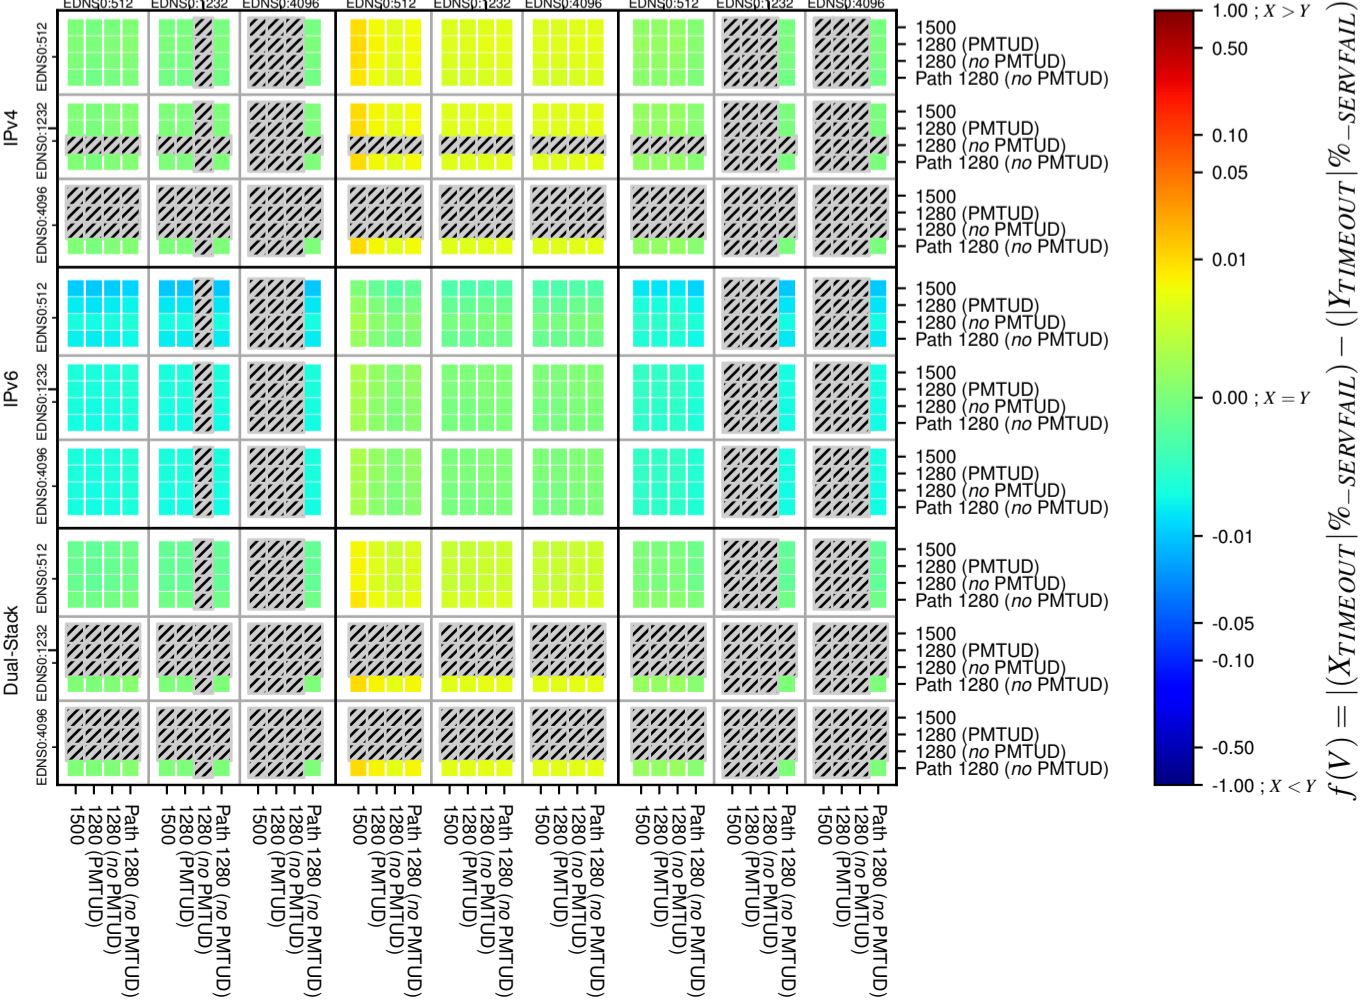

### All Zones without DNSSEC for '.de'

### All Zones for '.de'

$$f(V) = |(X_{TIMEOUT} \% - SERVFAIL) - (Y_{TIMEOUT} \% - SERVFAIL)|$$

$$f(V) = |(X_{TIMEOUT} \% - SERVFAIL) - (Y_{TIMEOUT} \% - SERVFAIL)|$$

$$f(V) = |(X_{TIMEOUT} \% - SERVFAIL) - (Y_{TIMEOUT} \% - SERVFAIL)|$$