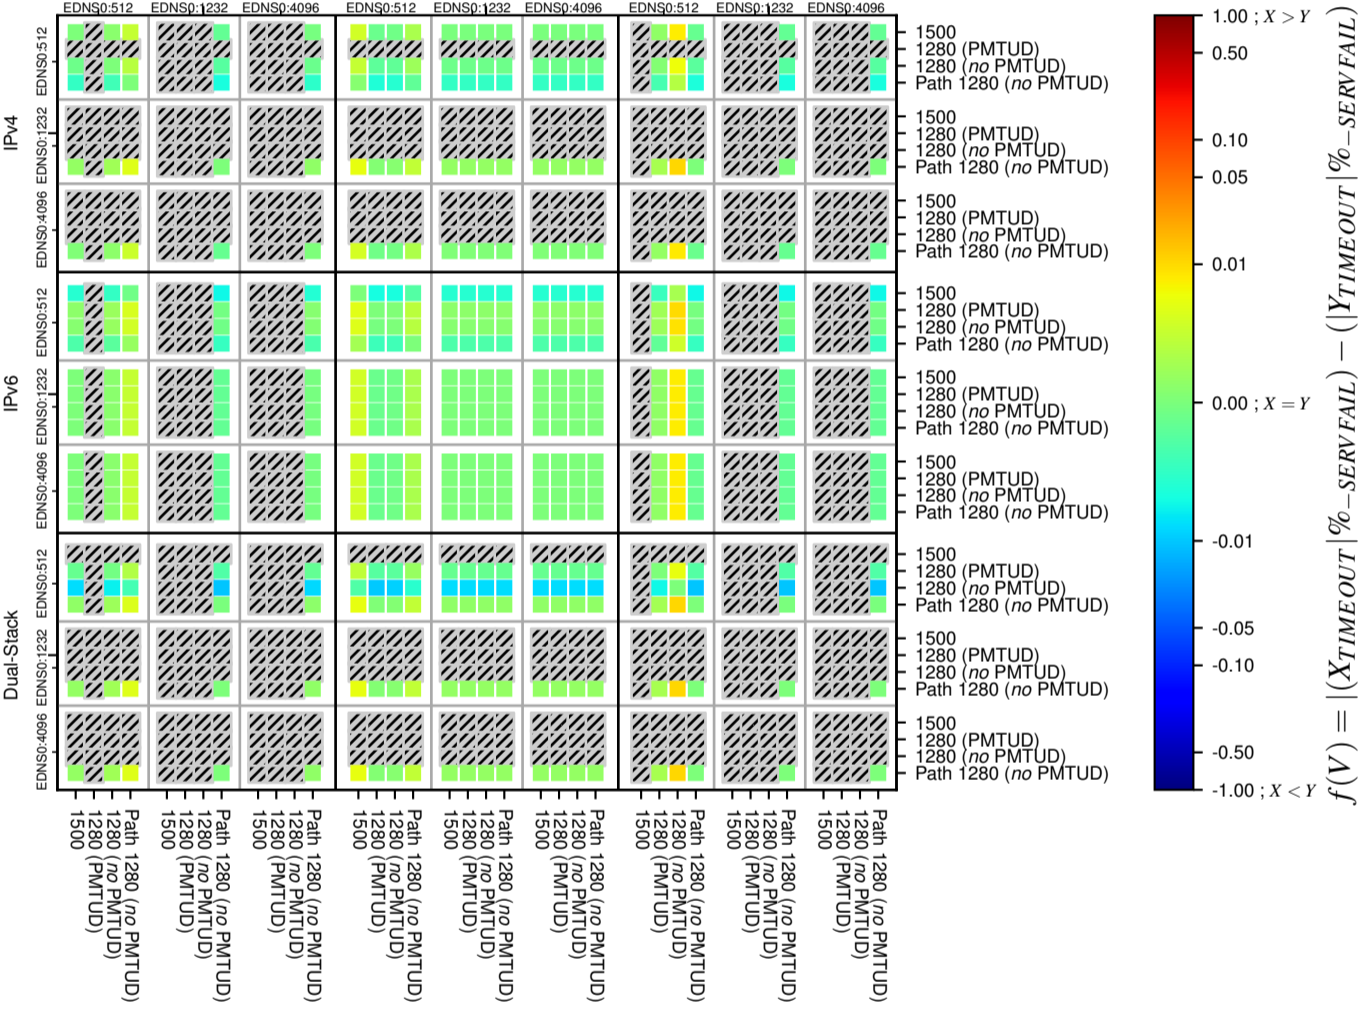

### All Zones without DNSSEC for '.de'

### All Zones for '.de'

$$f(V) = |(X_{TIMEOUT} \% - SERVFAIL) - (Y_{TIMEOUT} \% - SERVFAIL)|$$

$$f(V) = |(X_{TIMEOUT} \% - SERVFAIL) - (Y_{TIMEOUT} \% - SERVFAIL)|$$

$$f(V) = |(X_{TIMEOUT} \% - SERVFAIL) - (Y_{TIMEOUT} \% - SERVFAIL)|$$