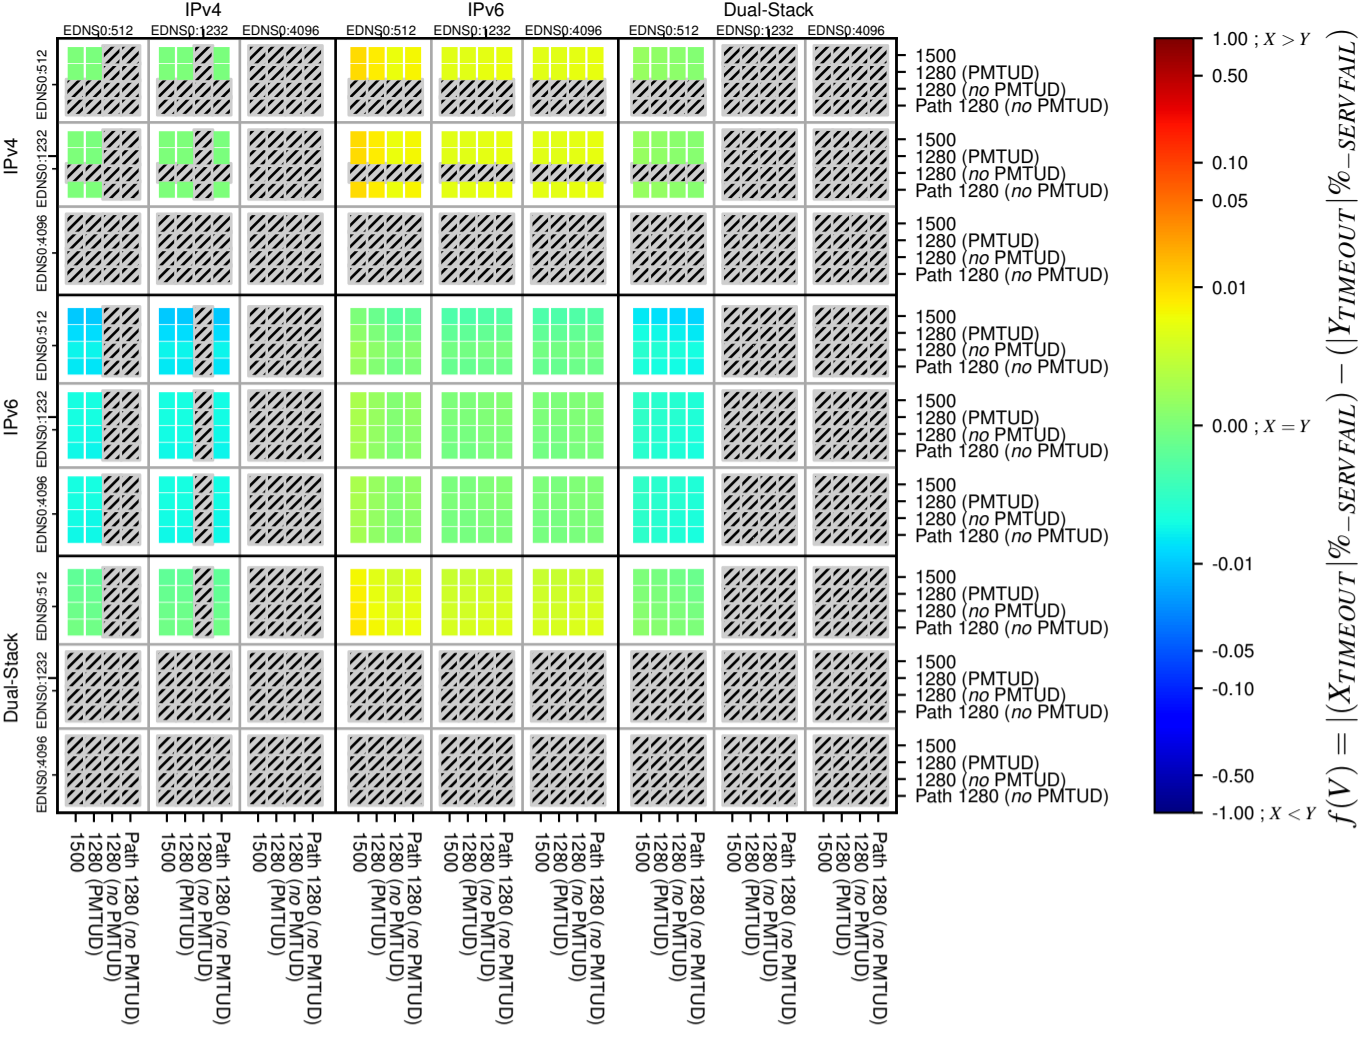

### All Zones without DNSSEC for '.de'

### All Zones for '.de'

$$f(V) = |(X_{TIMEOUT} \% - SERVFAIL) - (Y_{TIMEOUT} \% - SERVFAIL)|$$

$$f(V) = |(X_{TIMEOUT} \% - SERVFAIL) - (Y_{TIMEOUT} \% - SERVFAIL)|$$

$$f(V) = |(X_{TIMEOUT} \% - SERVFAIL) - (Y_{TIMEOUT} \% - SERVFAIL)|$$