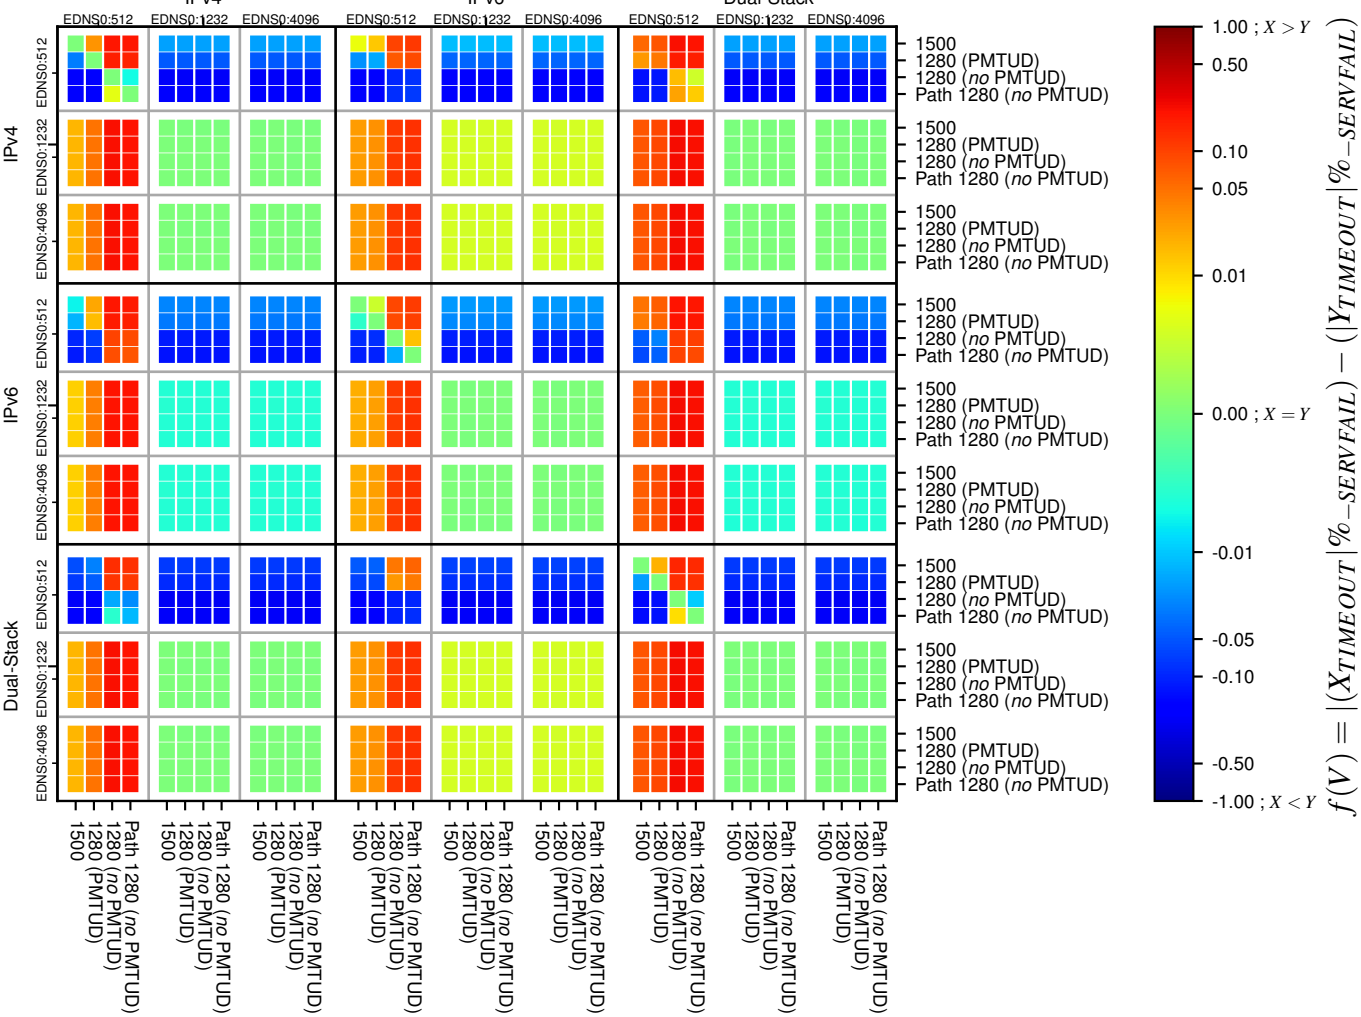

### All Zones without DNSSEC for '.jp'

### All Zones with DNSSEC for '.jp'

### All Zones for '.jp'

$$f(V) = |(X_{TIMEOUT} | \% - SERVFAIL) - (Y_{TIMEOUT} | \% - SERVFAIL)|$$