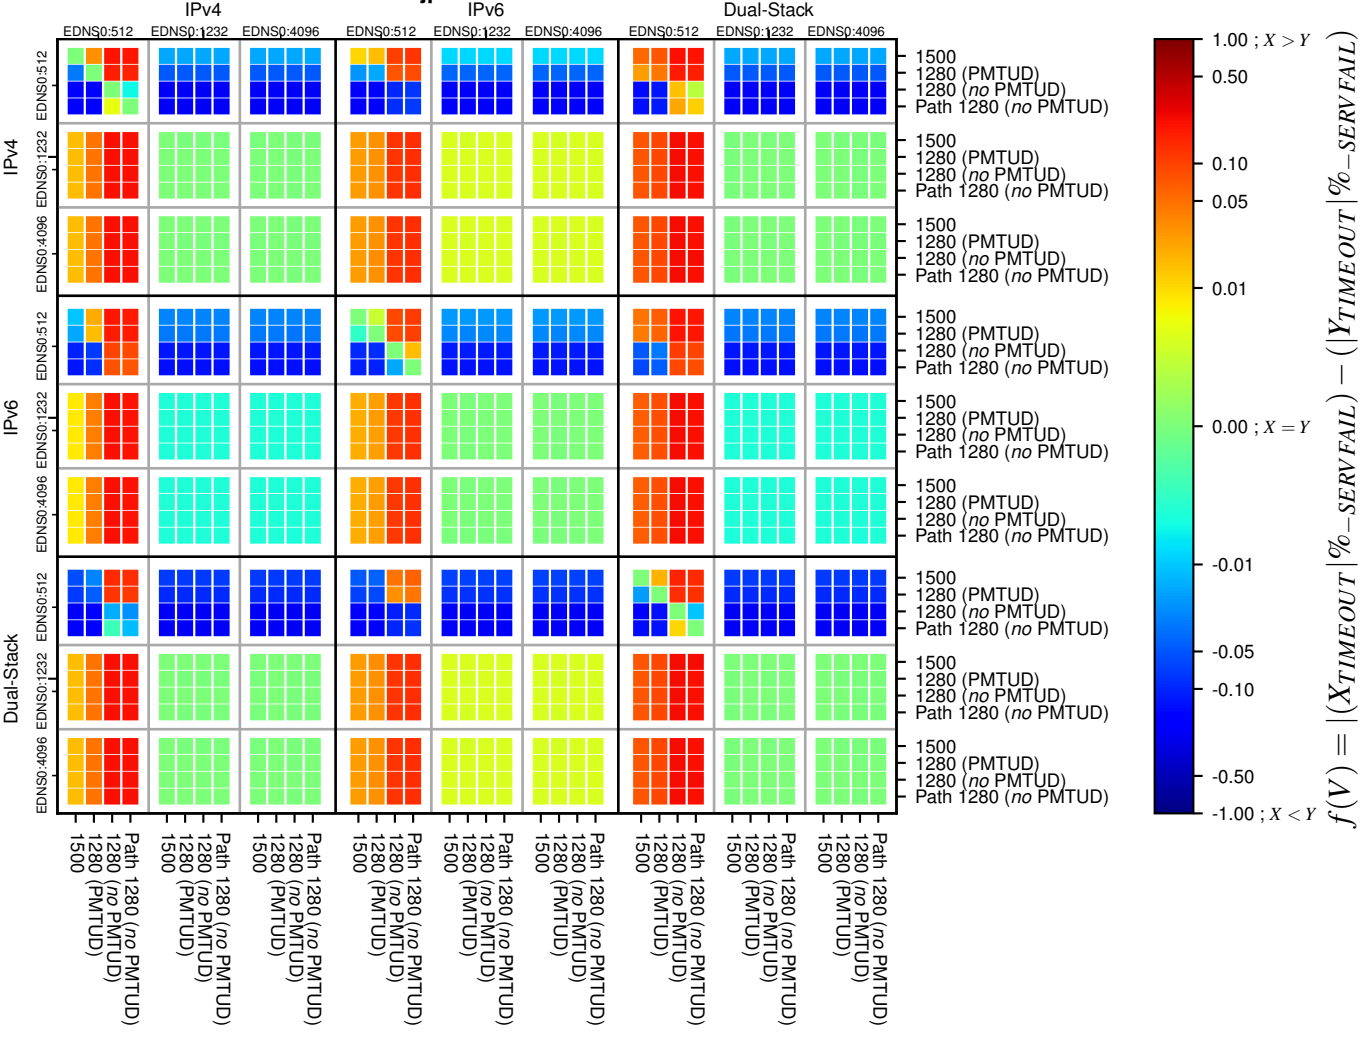

### All Zones without DNSSEC for '.jp'

### All Zones for '.jp'

$$f(V) = |(X_{TIMEOUT} | \% - SERVFAIL) - (Y_{TIMEOUT} | \% - SERVFAIL)|$$