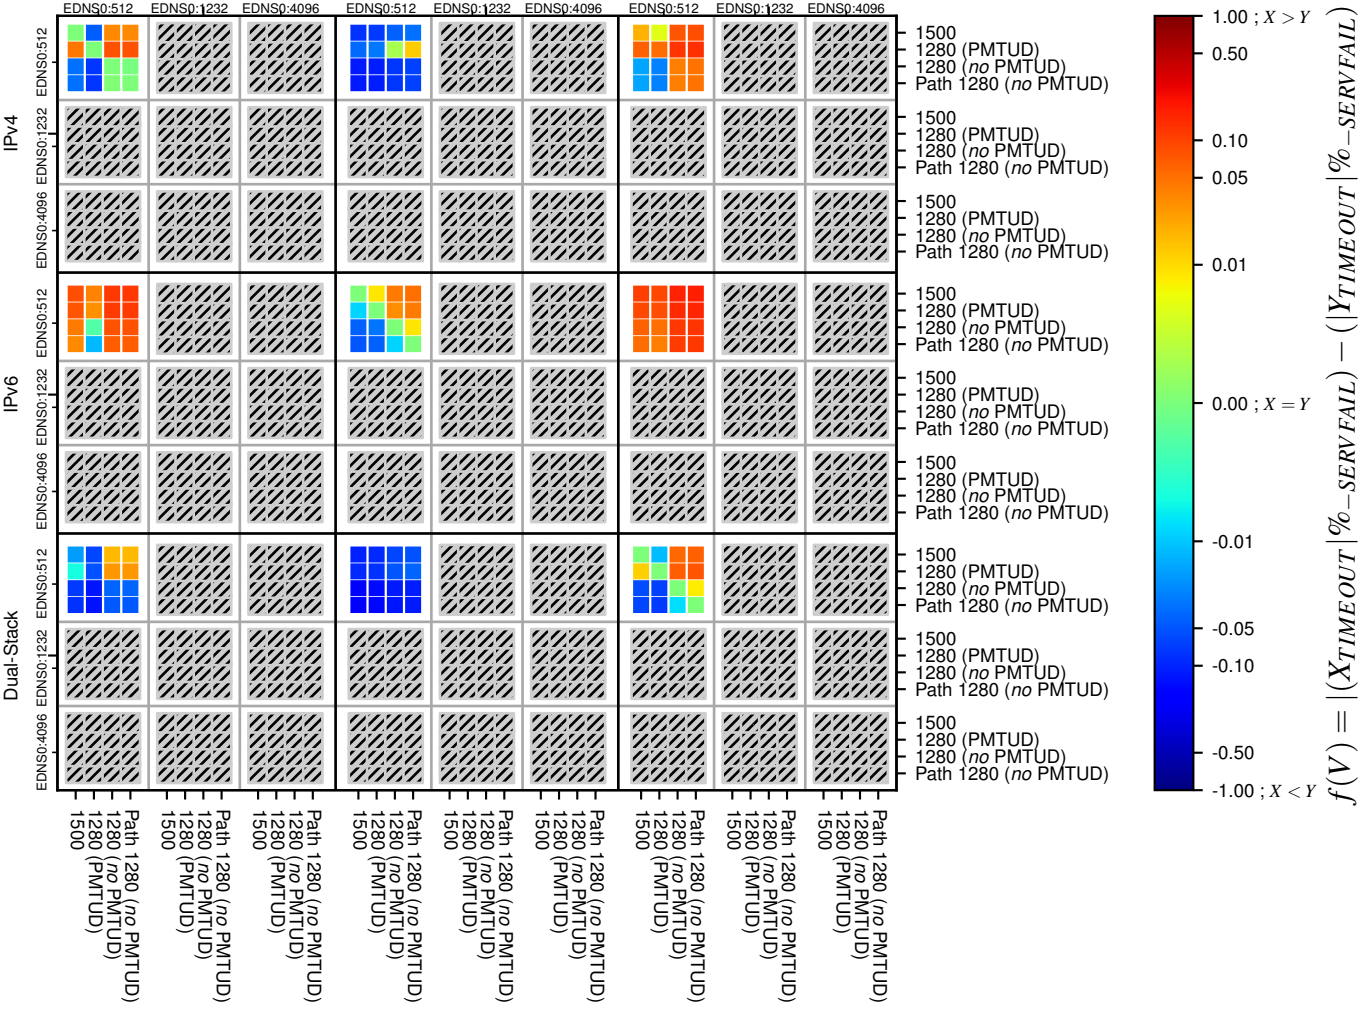

### All Zones without DNSSEC for '.jp'

### All Zones for '.jp'

$$f(V) = |(X_{TIMEOUT} | \% - SERVFAIL) - (Y_{TIMEOUT} | \% - SERVFAIL)|$$