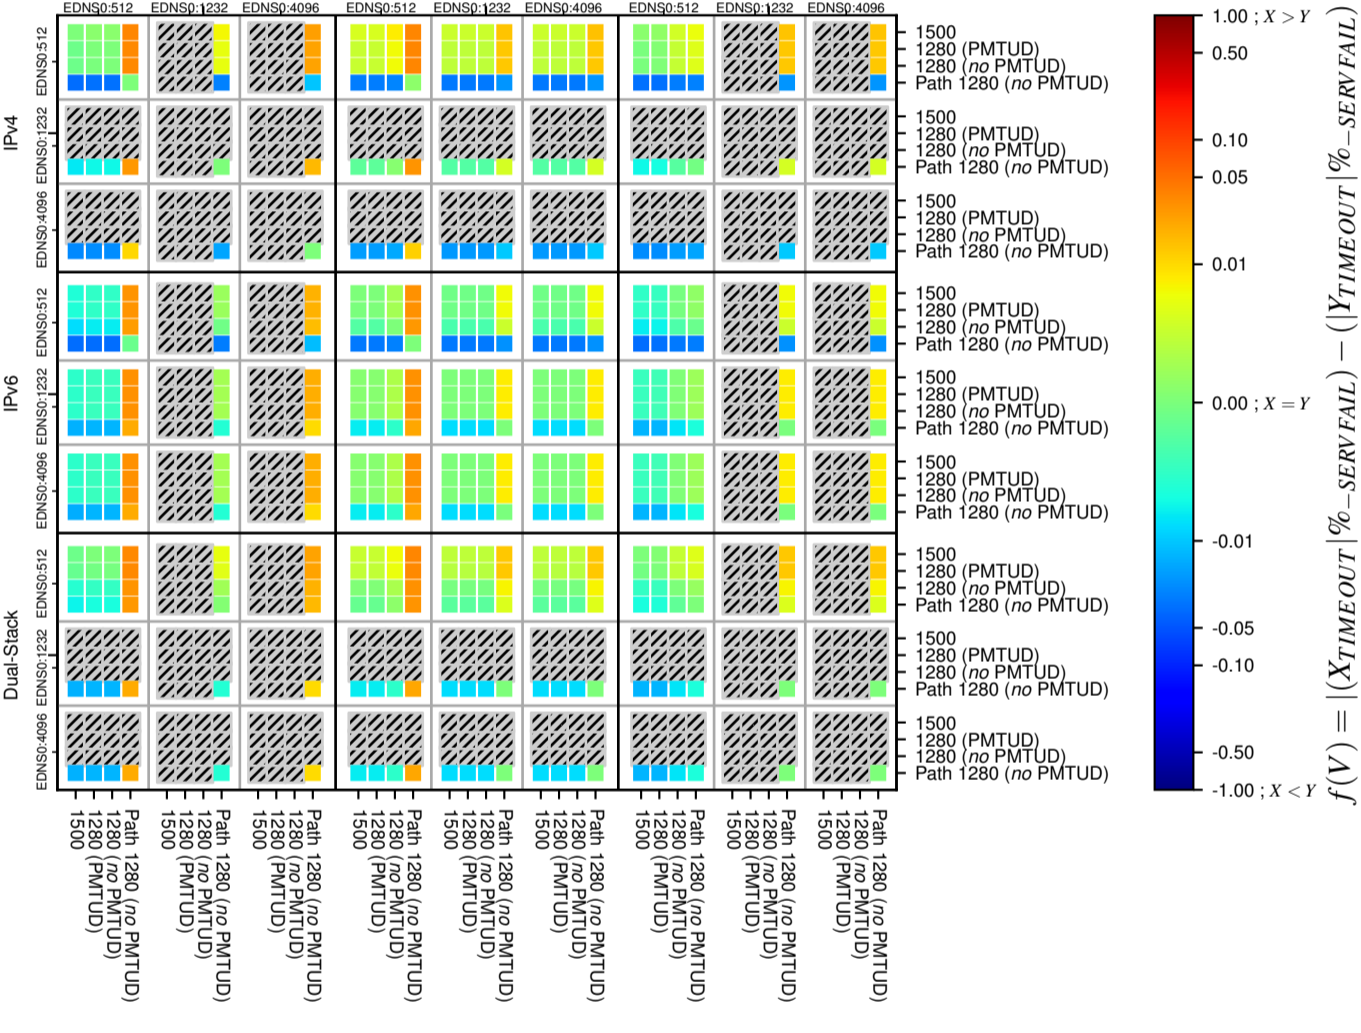

### All Zones without DNSSEC for '.nl'

### All Zones with DNSSEC for '.nl'