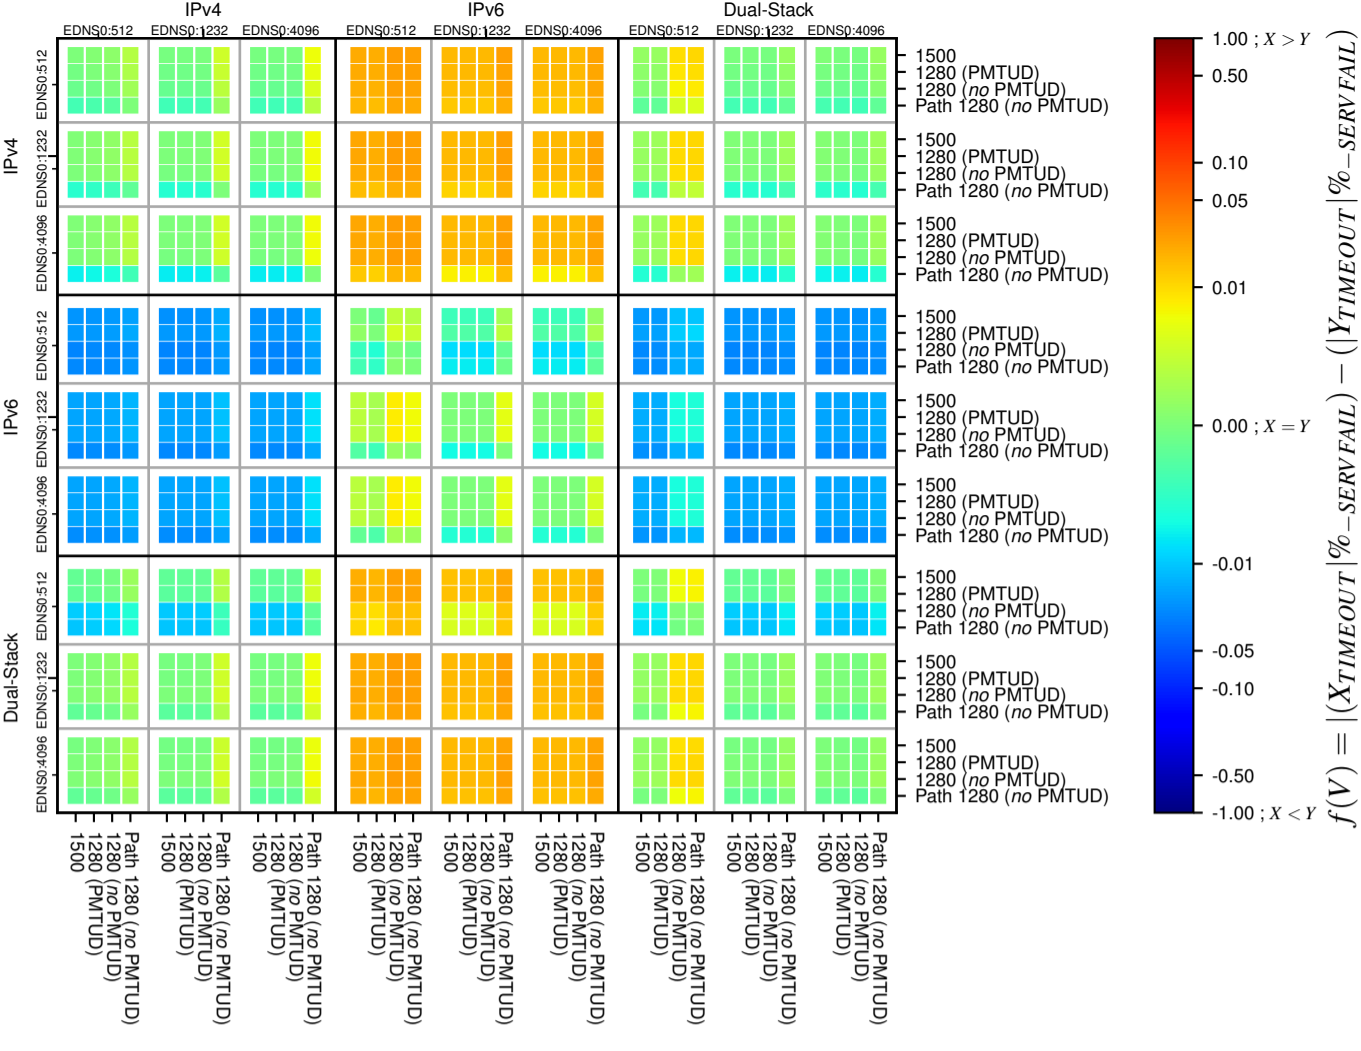

### All Zones without DNSSEC for '.nl'