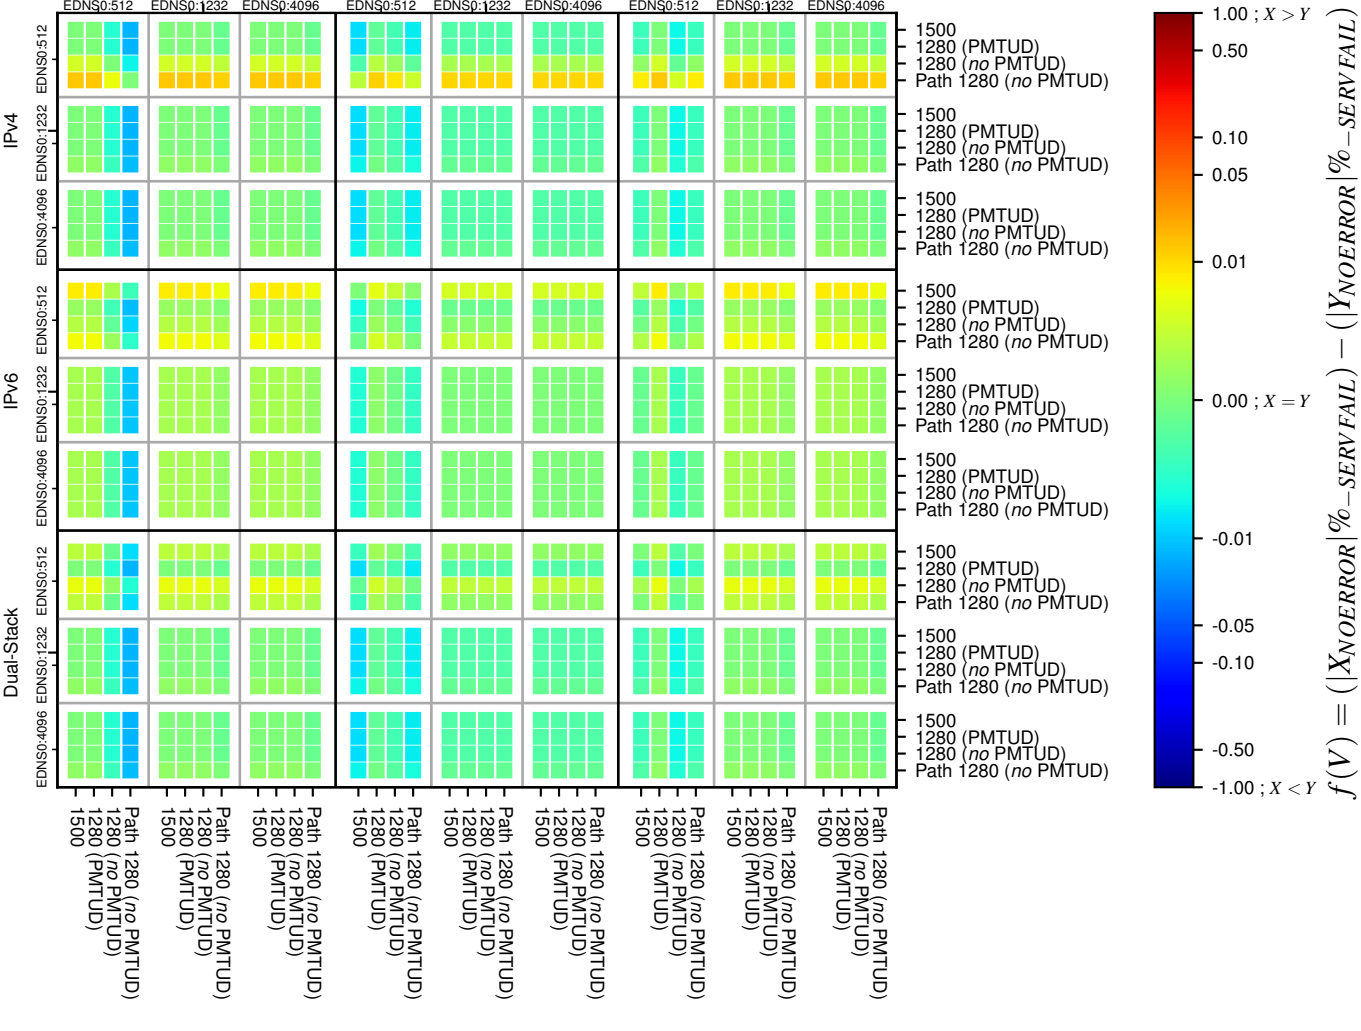

All Zones with DNSSEC for '.de'