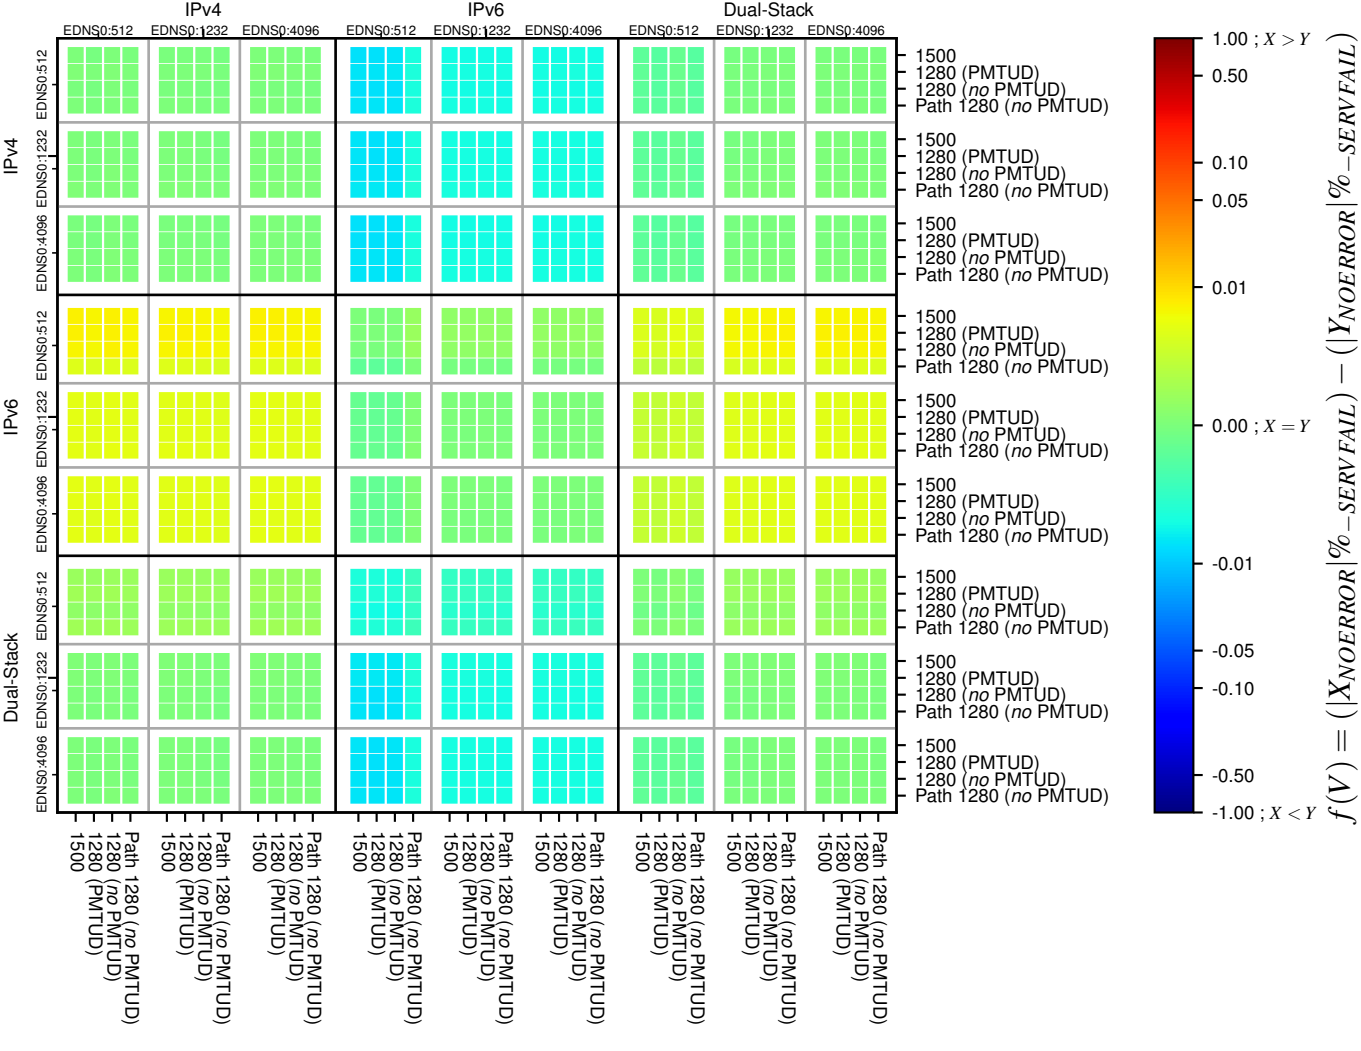

### All Zones without DNSSEC for '.de'